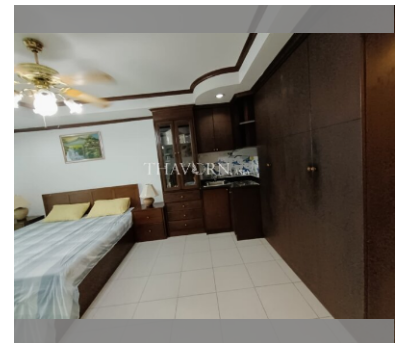

Condo for sale studio 36 m² in AD Racha Residence, Pattaya

Discover the perfect blend of comfort and convenience in this charming studio apartment at AD Racha Residence in the vibrant city of Pattaya! Nestled in the desirable Wongamat area, this cozy 36 m² flat offers everything you need for a relaxed lifestyle. Situated on the 5th floor of a 7-story building, this fully furnished studio is ready for you to move in and start enjoying your new home right away. The thoughtfully designed interior maximizes space, providing a welcoming atmosphere where you can unwind after a busy day. Priced at an attractive 1,300,000, this property is a fantastic opportunity for those looking to invest in a foreign quota ownership. Whether you're seeking a personal retreat or a smart investment, this studio apartme...

฿ 1,300,000

UNIT PARAMETERS:

UID	FS-240259
quota	foreign quota
type	studio
size	36m²
floor	5
view	garden view
quality	not chosen
transfer cost	
transfer fee payer	Buyer
additional cost	

PROJECT PARAMETERS:

district	Wongamat
buildings	1
floors	7
built in	2009
maintenance	฿ 12,960/year

FACILITIES:

General information: lowrise, meters to beach: 500, minutes to beach: 10, open parking, covered parking.

Swimming pool: swimming pool.

Other: reception, CCTV, security, minimart, laundry.