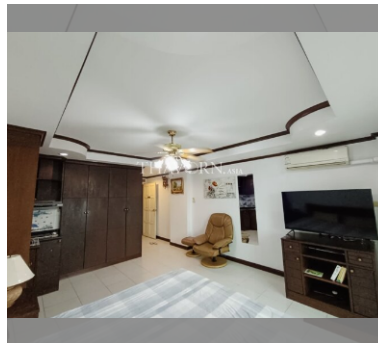

Condo for sale studio 36 m² in AD Racha Residence, Pattaya

Discover the perfect blend of comfort and convenience in this charming studio apartment at AD Racha Residence in the vibrant city of Pattaya! Nestled in the desirable Wongamat area, this cozy 36 m² flat offers everything you need for a relaxed lifestyle. Situated on the 5th floor of a 7-story building, this fully furnished studio is ready for you to move in and start enjoying your new home right away. The thoughtfully designed interior maximizes space, providing a welcoming atmosphere where you can unwind after a busy day. Priced at an attractive 1,300,000, this property is a fantastic opportunity for those looking to invest in a foreign quota ownership. Whether you're seeking a personal retreat or a smart investment, this studio apartme...

฿ 1,300,000

UNIT PARAMETERS:

UID	FS-240259
quota	foreign quota
type	studio
size	36m²
floor	5
view	garden view
quality	not chosen
transfer cost	
transfer fee payer	Buyer
additional cost	

PROJECT PARAMETERS:

district	Wongamat
buildings	1
floors	7
built in	2009
maintenance	฿ 12,960/year

FACILITIES:

General information: lowrise, meters to beach: 500, minutes to beach: 10, open parking, covered parking.

Swimming pool: swimming pool.

Other: reception, CCTV, security, minimart, laundry.