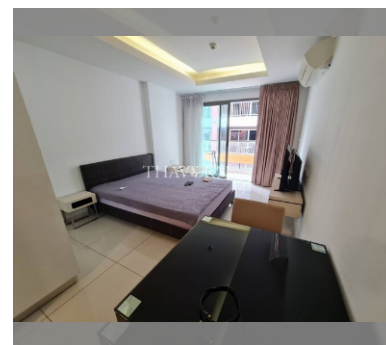

Condo for sale studio 27 m² in C View Residence Pattaya, Pattaya

Welcome to your dream studio apartment in the heart of Pattaya! Nestled in the prestigious C View Residence, this charming 27 m² studio is perfect for those seeking comfort and convenience. Located in the vibrant Pratumnak area, you'll be just minutes away from the city's best attractions and amenities. Priced at an incredible 1,250,000, this fully furnished gem is ready for you to move in and start living the Pattaya lifestyle. Situated on the 4th floor of an 8-story building, you'll enjoy a cozy, elevated view and a sense of tranquility in this bustling city. With foreign ownership available, this is a fantastic opportunity for international buyers looking to invest in a prime location. Don't miss out on making this stylish and well-ap...

฿ 1,250,000

UNIT PARAMETERS:

UID	FS-240252
quota	foreign quota
type	studio
size	27m ²
floor	4
view	city view
quality	good
equipment	furniture, household appliances, kitchen appliances
online viewing	on
transfer cost	
transfer fee payer	50/50
additional cost	

PROJECT PARAMETERS:

district	Pratumnak
floors	8
built in	2015
maintenance	฿ 12,960/year

FACILITIES:

General information: boutique, meters to beach: 350, minutes to beach: 5, underground parking.
Swimming pool: rooftop pool.
Chill zone: garden.
Other: lobby, CCTV, security.