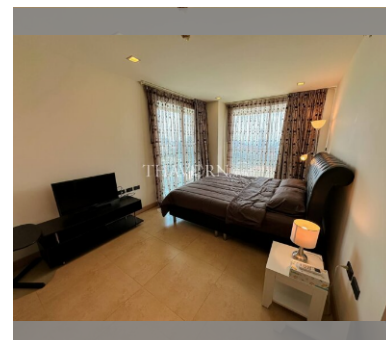

Condo for sale 1 bedroom 69 m² in The Cliff, Pattaya

฿ 5,500,000

UNIT PARAMETERS:

UID	FS-240244
quota	foreign quota
type	1 bedroom
size	69m²
floor	19
view	sea view
quality	excellent
equipment	furniture, kitchen appliances
online viewing	on
transfer cost	
transfer fee payer	50/50
additional cost	

PROJECT PARAMETERS:

district	Pratumnak
buildings	1
floors	27
built in	2013
maintenance	฿ 37,260/year

FACILITIES:

General information: highrise, meters to beach: 400, minutes to beach: 5, underground parking, open parking.

Swimming pool: swimming pool, kids pool, water slides, waterfall, sunbathing area.

Chill zone: chill zone, garden, barbeque areas.

Health zone: gym, sauna.

Other: reception, lobby, kids playgarden, CCTV, security.