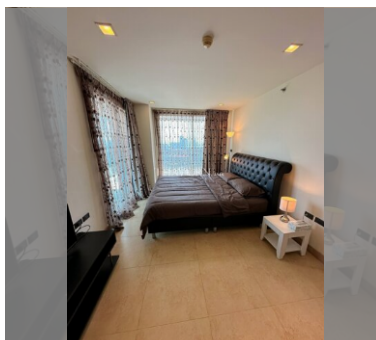

Condo for sale 1 bedroom 69 m² in The Cliff, Pattaya

฿ 5,500,000

UNIT PARAMETERS:

UID	FS-240244
quota	foreign quota
type	1 bedroom
size	69m²
floor	19
view	sea view
quality	excellent
equipment	furniture, kitchen appliances
online viewing	on
transfer fee payer	50/50

PROJECT PARAMETERS:

district	Pratumnak
buildings	1
floors	27
built in	2013
maintenance	฿ 37,260/year

FACILITIES:

General information: highrise, meters to

beach: 400, minutes to beach: 5,

underground parking, open parking.

Swimming pool: swimming pool, kids pool, water slides, waterfall, sunbathing area.

Chill zone: chill zone, garden, barbeque areas.

Health zone: gym, sauna.

Other: reception, lobby, kids playgarden, CCTV, security.