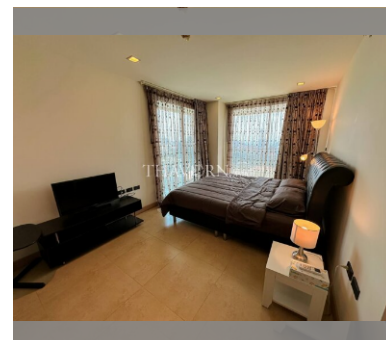

Condo for sale 1 bedroom 69 m² in The Cliff, Pattaya

฿ 5,500,000

UNIT PARAMETERS:

UID	FS-240244
quota	foreign quota
type	1 bedroom
size	69m²
floor	19
view	sea view
quality	excellent
equipment	furniture, kitchen appliances
online viewing	on
transfer fee payer	50/50

PROJECT PARAMETERS:

district	Pratumnak
buildings	1
floors	27
built in	2013
maintenance	฿ 37,260/year

FACILITIES:

General information: highrise, meters to

beach: 400, minutes to beach: 5,

underground parking, open parking.

Swimming pool: swimming pool, kids pool, water slides, waterfall, sunbathing area.

Chill zone: chill zone, garden, barbeque areas.

Health zone: gym, sauna.

Other: reception, lobby, kids playgarden, CCTV, security.