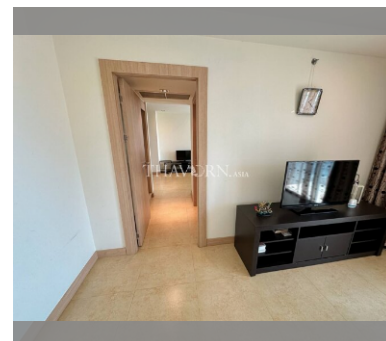

Condo for sale 1 bedroom 69 m² in The Cliff, Pattaya

฿ 5,500,000

UNIT PARAMETERS:

UID	FS-240244
quota	foreign quota
type	1 bedroom
size	69m²
floor	19
view	sea view
quality	excellent
equipment	furniture, kitchen appliances
online viewing	on
transfer cost	
transfer fee payer	50/50
additional cost	

PROJECT PARAMETERS:

district	Pratumnak
buildings	1
floors	27
built in	2013
maintenance	฿ 37,260/year

FACILITIES:

General information: highrise, meters to beach: 400, minutes to beach: 5, underground parking, open parking.

Swimming pool: swimming pool, kids pool, water slides, waterfall, sunbathing area.

Chill zone: chill zone, garden, barbeque areas.

Health zone: gym, sauna.

Other: reception, lobby, kids playgarden, CCTV, security.