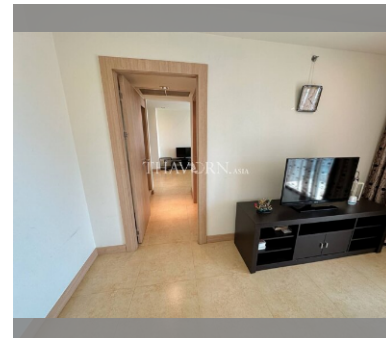

Condo for sale 1 bedroom 69 m² in The Cliff, Pattaya

฿ 5,500,000

UNIT PARAMETERS:

UID	FS-240244
quota	foreign quota
type	1 bedroom
size	69m²
floor	19
view	sea view
quality	excellent
equipment	furniture, kitchen appliances
online viewing	on
transfer fee payer	50/50

PROJECT PARAMETERS:

district	Pratumnak
buildings	1
floors	27
built in	2013
maintenance	฿ 37,260/year

FACILITIES:

General information: highrise, meters to

beach: 400, minutes to beach: 5,

underground parking, open parking.

Swimming pool: swimming pool, kids pool, water slides, waterfall, sunbathing area.

Chill zone: chill zone, garden, barbeque areas.

Health zone: gym, sauna.

Other: reception, lobby, kids playgarden, CCTV, security.