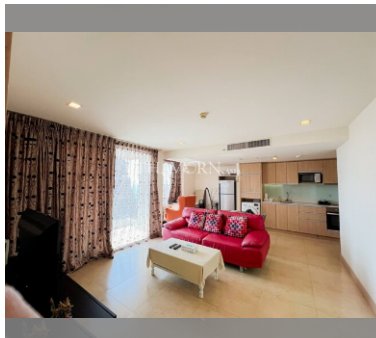

Condo for sale 1 bedroom 69 m² in The Cliff, Pattaya

฿ 5,500,000

UNIT PARAMETERS:

UID	FS-240244
quota	foreign quota
type	1 bedroom
size	69m²
floor	19
view	sea view
quality	excellent
equipment	furniture, kitchen appliances
online viewing	on
transfer fee payer	50/50

PROJECT PARAMETERS:

district	Pratumnak
buildings	1
floors	27
built in	2013
maintenance	฿ 37,260/year

FACILITIES:

General information: highrise, meters to

beach: 400, minutes to beach: 5,

underground parking, open parking.

Swimming pool: swimming pool, kids pool, water slides, waterfall, sunbathing area.

Chill zone: chill zone, garden, barbeque areas.

Health zone: gym, sauna.

Other: reception, lobby, kids playgarden, CCTV, security.