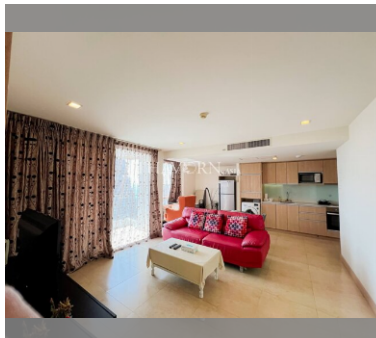

Condo for sale 1 bedroom 69 m² in The Cliff, Pattaya

฿ 5,500,000

UNIT PARAMETERS:

UID	FS-240244
quota	foreign quota
type	1 bedroom
size	69m²
floor	19
view	sea view
quality	excellent
equipment	furniture, kitchen appliances
online viewing	on
transfer cost	
transfer fee payer	50/50
additional cost	

PROJECT PARAMETERS:

district	Pratumnak
buildings	1
floors	27
built in	2013
maintenance	฿ 37,260/year

FACILITIES:

General information: highrise, meters to beach: 400, minutes to beach: 5, underground parking, open parking.

Swimming pool: swimming pool, kids pool, water slides, waterfall, sunbathing area.

Chill zone: chill zone, garden, barbeque areas.

Health zone: gym, sauna.

Other: reception, lobby, kids playgarden, CCTV, security.