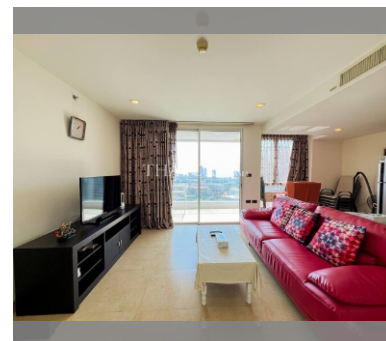

Condo for sale 1 bedroom 69 m² in The Cliff, Pattaya

฿ 5,500,000

UNIT PARAMETERS:

UID	FS-240244
quota	foreign quota
type	1 bedroom
size	69m²
floor	19
view	sea view
quality	excellent
equipment	furniture, kitchen appliances
online viewing	on
transfer cost	
transfer fee payer	50/50
additional cost	

PROJECT PARAMETERS:

district	Pratumnak
buildings	1
floors	27
built in	2013
maintenance	฿ 37,260/year

FACILITIES:

General information: highrise, meters to beach: 400, minutes to beach: 5, underground parking, open parking.

Swimming pool: swimming pool, kids pool, water slides, waterfall, sunbathing area.

Chill zone: chill zone, garden, barbeque areas.

Health zone: gym, sauna.

Other: reception, lobby, kids playgarden, CCTV, security.