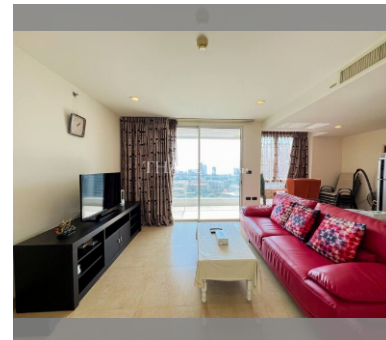

Condo for sale 1 bedroom 69 m² in The Cliff, Pattaya

฿ 5,500,000

UNIT PARAMETERS:

UID	FS-240244
quota	foreign quota
type	1 bedroom
size	69m²
floor	19
view	sea view
quality	excellent
equipment	furniture, kitchen appliances
online viewing	on
transfer fee payer	50/50

PROJECT PARAMETERS:

district	Pratumnak
buildings	1
floors	27
built in	2013
maintenance	฿ 37,260/year

FACILITIES:

General information: highrise, meters to

beach: 400, minutes to beach: 5,

underground parking, open parking.

Swimming pool: swimming pool, kids pool, water slides, waterfall, sunbathing area.

Chill zone: chill zone, garden, barbeque areas.

Health zone: gym, sauna.

Other: reception, lobby, kids playgarden, CCTV, security.