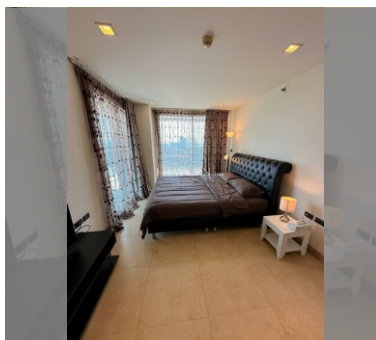

Condo for sale 1 bedroom 69 m² in The Cliff, Pattaya

฿ 5,500,000

UNIT PARAMETERS:

UID	FS-240244
quota	foreign quota
type	1 bedroom
size	69m²
floor	19
view	sea view
quality	excellent
equipment	furniture, kitchen appliances
online viewing	on
transfer cost	
transfer fee payer	50/50
additional cost	

PROJECT PARAMETERS:

district	Pratumnak
buildings	1
floors	27
built in	2013
maintenance	฿ 37,260/year

FACILITIES:

General information: highrise, meters to beach: 400, minutes to beach: 5, underground parking, open parking.

Swimming pool: swimming pool, kids pool, water slides, waterfall, sunbathing area.

Chill zone: chill zone, garden, barbeque areas.

Health zone: gym, sauna.

Other: reception, lobby, kids playgarden, CCTV, security.