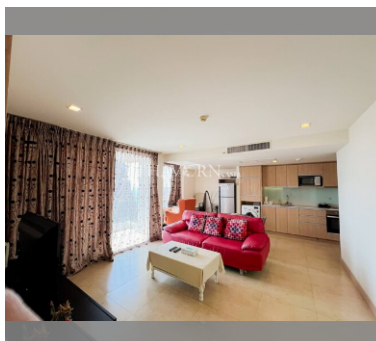

Condo for sale 1 bedroom 69 m² in The Cliff, Pattaya

฿ 5,500,000

UNIT PARAMETERS:

UID	FS-240244
quota	foreign quota
type	1 bedroom
size	69m²
floor	19
view	sea view
quality	excellent
equipment	furniture, kitchen appliances
online viewing	on
transfer cost	
transfer fee payer	50/50
additional cost	

PROJECT PARAMETERS:

district	Pratumnak
buildings	1
floors	27
built in	2013
maintenance	฿ 37,260/year

FACILITIES:

General information: highrise, meters to beach: 400, minutes to beach: 5, underground parking, open parking.

Swimming pool: swimming pool, kids pool, water slides, waterfall, sunbathing area.

Chill zone: chill zone, garden, barbeque areas.

Health zone: gym, sauna.

Other: reception, lobby, kids playgarden, CCTV, security.