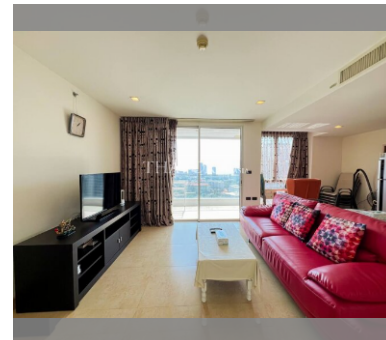

Condo for sale 1 bedroom 69 m² in The Cliff, Pattaya

฿ 5,500,000

UNIT PARAMETERS:

UID	FS-240244
quota	foreign quota
type	1 bedroom
size	69m²
floor	19
view	sea view
quality	excellent
equipment	furniture, kitchen appliances
online viewing	on
transfer cost	
transfer fee payer	50/50
additional cost	

PROJECT PARAMETERS:

district	Pratumnak
buildings	1
floors	27
built in	2013
maintenance	฿ 37,260/year

FACILITIES:

General information: highrise, meters to beach: 400, minutes to beach: 5, underground parking, open parking.

Swimming pool: swimming pool, kids pool, water slides, waterfall, sunbathing area.

Chill zone: chill zone, garden, barbeque areas.

Health zone: gym, sauna.

Other: reception, lobby, kids playgarden, CCTV, security.