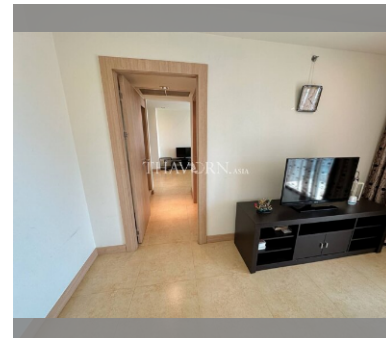

Condo for sale 1 bedroom 69 m² in The Cliff, Pattaya

฿ 5,500,000

UNIT PARAMETERS:

UID	FS-240244
quota	foreign quota
type	1 bedroom
size	69m²
floor	19
view	sea view
quality	excellent
equipment	furniture, kitchen appliances
online viewing	on
transfer cost	
transfer fee payer	50/50
additional cost	

PROJECT PARAMETERS:

district	Pratumnak
buildings	1
floors	27
built in	2013
maintenance	฿ 37,260/year

FACILITIES:

General information: highrise, meters to beach: 400, minutes to beach: 5, underground parking, open parking.

Swimming pool: swimming pool, kids pool, water slides, waterfall, sunbathing area.

Chill zone: chill zone, garden, barbeque areas.

Health zone: gym, sauna.

Other: reception, lobby, kids playgarden, CCTV, security.