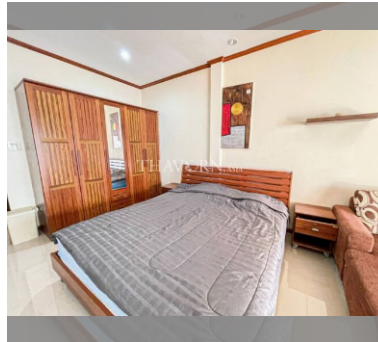

Condo for sale studio 40.52 m² in Baan Suan Lalana, Pattaya

฿ 1,450,000

UNIT PARAMETERS:

UID	FS-240243
quota	foreign quota
type	studio
size	40.52m ²
floor	4
view	city view
quality	good
equipment	furniture, kitchen appliances
online viewing	on
transfer cost	84000
transfer fee payer	50/50
additional cost	

PROJECT PARAMETERS:

district	Jomtien
buildings	9
floors	5
built in	1991
maintenance	฿ 9,725/year

FACILITIES:

General information: resort, meters to beach: 400, minutes to beach: 8, open parking, covered parking.
 Swimming pool: swimming pool, kids pool.
 Chill zone: chill zone, garden.
 Health zone: gym.
 Other: CCTV, security.