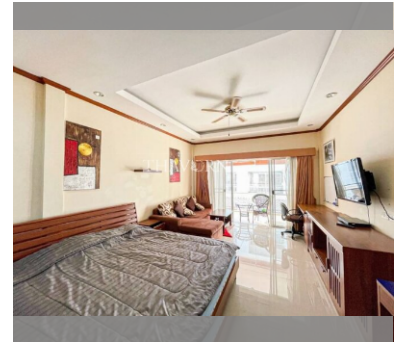

Condo for sale studio 40.52 m² in Baan Suan Lalana, Pattaya

฿ 1,450,000

UNIT PARAMETERS:

UID	FS-240243
quota	foreign quota
type	studio
size	40.52m ²
floor	4
view	city view
quality	good
equipment	furniture, kitchen appliances
online viewing	on
transfer cost	84000
transfer fee payer	50/50
additional cost	

PROJECT PARAMETERS:

district	Jomtien
buildings	9
floors	5
built in	1991
maintenance	฿ 9,725/year

FACILITIES:

General information: resort, meters to beach: 400, minutes to beach: 8, open parking, covered parking.
 Swimming pool: swimming pool, kids pool.
 Chill zone: chill zone, garden.
 Health zone: gym.
 Other: CCTV, security.