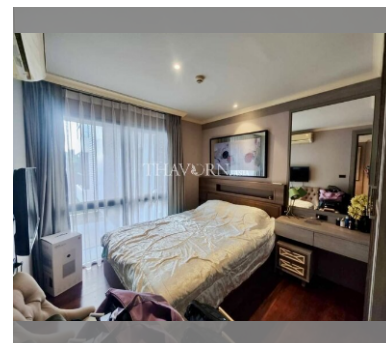

Condo for sale 2 bedroom 78 m² in The Senate Residences, Pattaya

฿ 6,830,000

UNIT PARAMETERS:

UID	FS-240242
quota	foreign quota
type	2 bedroom
size	78m²
floor	3
view	city view
quality	not chosen
transfer fee payer	Seller 50/ Buyer 50

PROJECT PARAMETERS:

district	Pratumnak
buildings	1
floors	8

FACILITIES:

General information: resort, underground parking.

Swimming pool: swimming pool, rooftop pool.

Chill zone: chill zone.

Health zone: gym.

Other: lobby, CCTV, security, minimart.