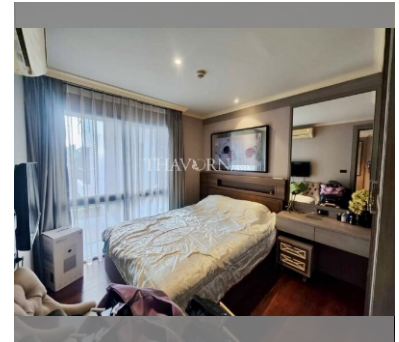

Condo for sale 2 bedroom 78 m² in The Senate Residences, Pattaya

฿ 6,700,000

UNIT PARAMETERS:

UID	FS-240242
quota	foreign quota
type	2 bedroom
size	78m²
floor	3
view	city view
quality	not chosen
transfer fee payer	Seller 50/ Buyer 50

PROJECT PARAMETERS:

district	Pratumnak
buildings	1
floors	8

FACILITIES:

General information: resort, underground parking.

Swimming pool: swimming pool, rooftop pool.

Chill zone: chill zone.

Health zone: gym.

Other: lobby, CCTV, security, minimart.