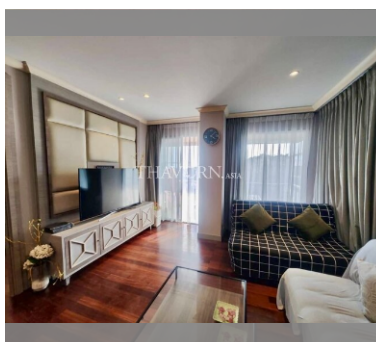

Condo for sale 2 bedroom 78 m² in The Senate Residences, Pattaya

฿ 6,830,000

UNIT PARAMETERS:

UID	FS-240242
quota	foreign quota
type	2 bedroom
size	78m²
floor	3
view	city view
quality	not chosen
transfer fee payer	Seller 50/ Buyer 50

PROJECT PARAMETERS:

district	Pratumnak
buildings	1
floors	8

FACILITIES:

General information: resort, underground parking.

Swimming pool: swimming pool, rooftop pool.

Chill zone: chill zone.

Health zone: gym.

Other: lobby, CCTV, security, minimart.