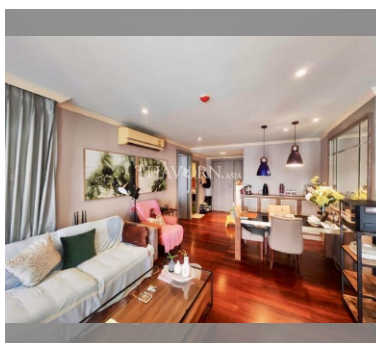

Condo for sale 2 bedroom 78 m² in The Senate Residences, Pattaya

฿ 6,830,000

UNIT PARAMETERS:

UID	FS-240242
quota	foreign quota
type	2 bedroom
size	78m²
floor	3
view	city view
quality	not chosen
transfer fee payer	Seller 50/ Buyer 50

PROJECT PARAMETERS:

district	Pratumnak
buildings	1
floors	8

FACILITIES:

General information: resort, underground parking.

Swimming pool: swimming pool, rooftop pool.

Chill zone: chill zone.

Health zone: gym.

Other: lobby, CCTV, security, minimart.