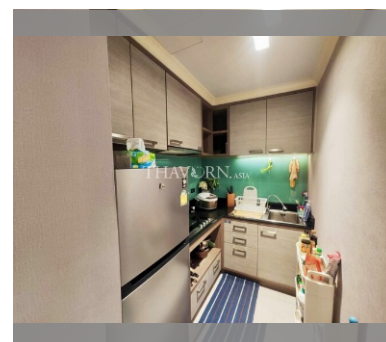

Condo for sale 2 bedroom 78 m² in The Senate Residences, Pattaya

฿ 6,830,000

UNIT PARAMETERS:

UID	FS-240242
quota	foreign quota
type	2 bedroom
size	78m²
floor	3
view	city view
quality	not chosen
transfer fee payer	Seller 50/ Buyer 50

PROJECT PARAMETERS:

district	Pratumnak
buildings	1
floors	8

FACILITIES:

General information: resort, underground parking.

Swimming pool: swimming pool, rooftop pool.

Chill zone: chill zone.

Health zone: gym.

Other: lobby, CCTV, security, minimart.