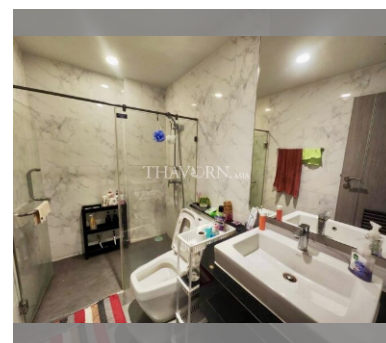

Condo for sale 2 bedroom 78 m² in The Senate Residences, Pattaya

฿ 6,830,000

UNIT PARAMETERS:

UID	FS-240242
quota	foreign quota
type	2 bedroom
size	78m²
floor	3
view	city view
quality	not chosen
transfer fee payer	Seller 50/ Buyer 50

PROJECT PARAMETERS:

district	Pratumnak
buildings	1
floors	8

FACILITIES:

General information: resort, underground parking.

Swimming pool: swimming pool, rooftop pool.

Chill zone: chill zone.

Health zone: gym.

Other: lobby, CCTV, security, minimart.