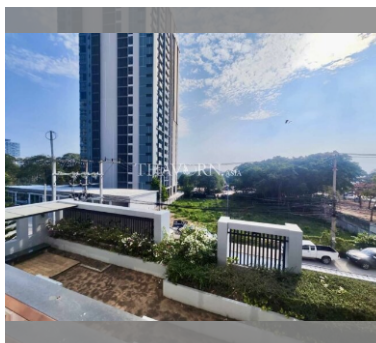

Condo for sale 2 bedroom 78 m² in The Senate Residences, Pattaya

฿ 6,830,000

UNIT PARAMETERS:

UID	FS-240242
quota	foreign quota
type	2 bedroom
size	78m²
floor	3
view	city view
quality	not chosen
transfer fee payer	Seller 50/ Buyer 50

PROJECT PARAMETERS:

district	Pratumnak
buildings	1
floors	8

FACILITIES:

General information: resort, underground parking.

Swimming pool: swimming pool, rooftop pool.

Chill zone: chill zone.

Health zone: gym.

Other: lobby, CCTV, security, minimart.