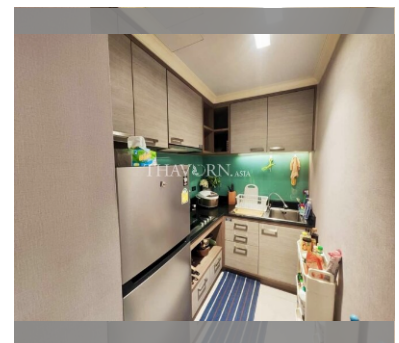

Condo for sale 2 bedroom 78 m² in The Senate Residences, Pattaya

฿ 6,700,000

UNIT PARAMETERS:

UID	FS-240242
quota	foreign quota
type	2 bedroom
size	78m²
floor	3
view	city view
quality	not chosen
transfer fee payer	Seller 50/ Buyer 50

PROJECT PARAMETERS:

district	Pratumnak
buildings	1
floors	8

FACILITIES:

General information: resort, underground parking.

Swimming pool: swimming pool, rooftop pool.

Chill zone: chill zone.

Health zone: gym.

Other: lobby, CCTV, security, minimart.