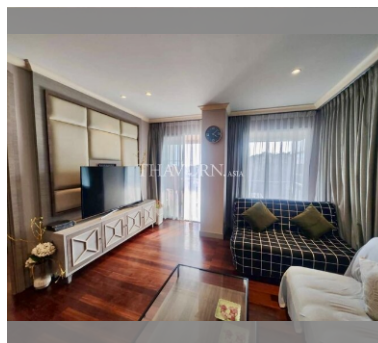

Condo for sale 2 bedroom 78 m² in The Senate Residences, Pattaya

฿ 6,700,000

UNIT PARAMETERS:

UID	FS-240242
quota	foreign quota
type	2 bedroom
size	78m²
floor	3
view	city view
quality	not chosen
transfer fee payer	Seller 50/ Buyer 50

PROJECT PARAMETERS:

district	Pratumnak
buildings	1
floors	8

FACILITIES:

General information: resort, underground parking.

Swimming pool: swimming pool, rooftop pool.

Chill zone: chill zone.

Health zone: gym.

Other: lobby, CCTV, security, minimart.