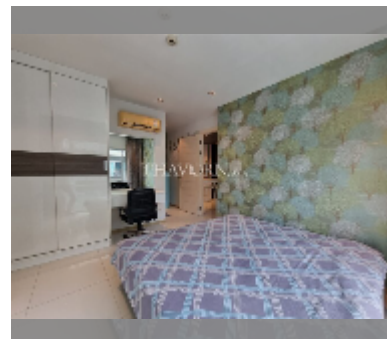

Condo for sale 2 bedroom 53 m² in The Gallery Pattaya, Pattaya

฿ 3,465,000

UNIT PARAMETERS:

UID	FS-240240
quota	thai quota
type	2 bedroom
size	53m²
floor	7
view	city view

PROJECT PARAMETERS:

district	Jomtien
buildings	2
floors	8
built in	2012
maintenance	฿ 25,440/year

FACILITIES:

General information: lowrise, open parking.

Swimming pool: swimming pool, rooftop pool.

Chill zone: chill zone, garden, rooftop chillout.

Health zone: gym, sauna.

Other: lobby, CCTV, security, minimart.