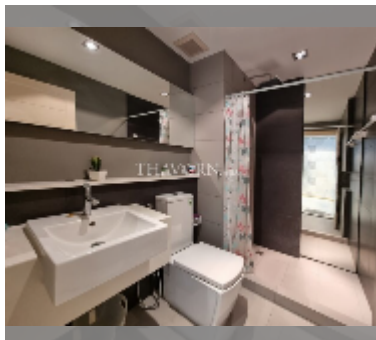

Condo for sale 2 bedroom 53 m² in The Gallery Pattaya, Pattaya

฿ 3,465,000

UNIT PARAMETERS:

UID	FS-240240
quota	thai quota
type	2 bedroom
size	53m²
floor	7
view	city view

PROJECT PARAMETERS:

district	Jomtien
buildings	2
floors	8
built in	2012
maintenance	฿ 25,440/year

FACILITIES:

General information: lowrise, open parking.

Swimming pool: swimming pool, rooftop pool.

Chill zone: chill zone, garden, rooftop chillout.

Health zone: gym, sauna.

Other: lobby, CCTV, security, minimart.