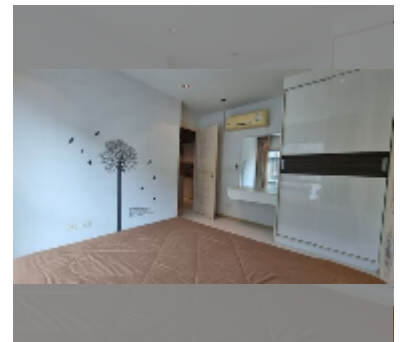

Condo for sale 2 bedroom 53 m² in The Gallery Pattaya, Pattaya

฿ 3,465,000

UNIT PARAMETERS:

UID	FS-240240
quota	thai quota
type	2 bedroom
size	53m²
floor	7
view	city view

PROJECT PARAMETERS:

district	Jomtien
buildings	2
floors	8
built in	2012
maintenance	฿ 25,440/year

FACILITIES:

General information: lowrise, open parking.

Swimming pool: swimming pool, rooftop pool.

Chill zone: chill zone, garden, rooftop chillout.

Health zone: gym, sauna.

Other: lobby, CCTV, security, minimart.