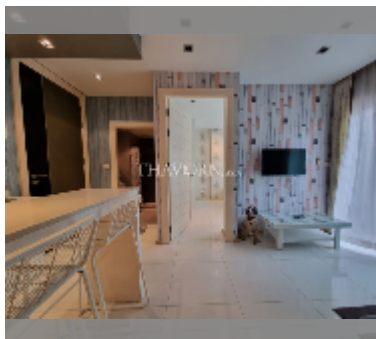

Condo for sale 2 bedroom 53 m² in The Gallery Pattaya, Pattaya

฿ 3,465,000

UNIT PARAMETERS:

UID	FS-240240
quota	thai quota
type	2 bedroom
size	53m²
floor	7
view	city view

PROJECT PARAMETERS:

district	Jomtien
buildings	2
floors	8
built in	2012
maintenance	฿ 25,440/year

FACILITIES:

General information: lowrise, open parking.

Swimming pool: swimming pool, rooftop pool.

Chill zone: chill zone, garden, rooftop chillout.

Health zone: gym, sauna.

Other: lobby, CCTV, security, minimart.