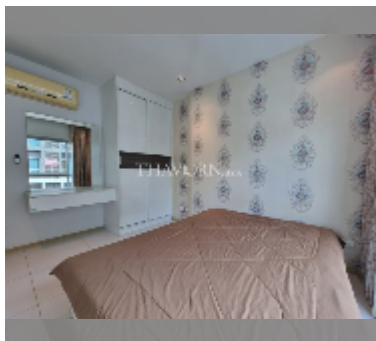

Condo for sale 2 bedroom 53 m² in The Gallery Pattaya, Pattaya

฿ 3,465,000

UNIT PARAMETERS:

UID	FS-240240
quota	thai quota
type	2 bedroom
size	53m²
floor	7
view	city view

PROJECT PARAMETERS:

district	Jomtien
buildings	2
floors	8
built in	2012
maintenance	฿ 25,440/year

FACILITIES:

General information: lowrise, open parking.

Swimming pool: swimming pool, rooftop pool.

Chill zone: chill zone, garden, rooftop chillout.

Health zone: gym, sauna.

Other: lobby, CCTV, security, minimart.