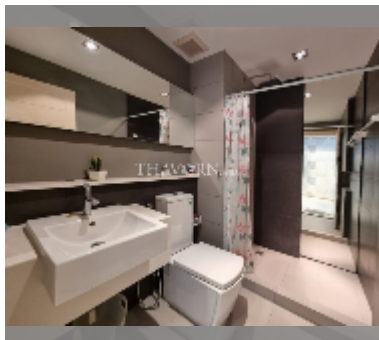

Condo for sale 2 bedroom 53 m² in The Gallery Pattaya, Pattaya

฿ 3,465,000

UNIT PARAMETERS:

UID	FS-240240
quota	thai quota
type	2 bedroom
size	53m²
floor	7
view	city view

PROJECT PARAMETERS:

district	Jomtien
buildings	2
floors	8
built in	2012
maintenance	฿ 25,440/year

FACILITIES:

General information: lowrise, open parking.

Swimming pool: swimming pool, rooftop pool.

Chill zone: chill zone, garden, rooftop chillout.

Health zone: gym, sauna.

Other: lobby, CCTV, security, minimart.