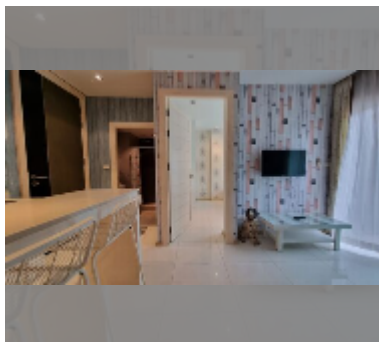

Condo for sale 2 bedroom 53 m² in The Gallery Pattaya, Pattaya

฿ 3,465,000

UNIT PARAMETERS:

UID	FS-240240
quota	thai quota
type	2 bedroom
size	53m²
floor	7
view	city view

PROJECT PARAMETERS:

district	Jomtien
buildings	2
floors	8
built in	2012
maintenance	฿ 25,440/year

FACILITIES:

General information: lowrise, open parking.

Swimming pool: swimming pool, rooftop pool.

Chill zone: chill zone, garden, rooftop chillout.

Health zone: gym, sauna.

Other: lobby, CCTV, security, minimart.