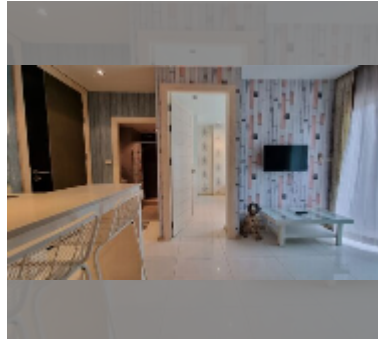

Condo for sale 2 bedroom 53 m² in The Gallery Pattaya, Pattaya

฿ 3,465,000

UNIT PARAMETERS:

UID	FS-240240
quota	thai quota
type	2 bedroom
size	53m²
floor	7
view	city view

PROJECT PARAMETERS:

district	Jomtien
buildings	2
floors	8
built in	2012
maintenance	฿ 25,440/year

FACILITIES:

General information: lowrise, open parking.

Swimming pool: swimming pool, rooftop pool.

Chill zone: chill zone, garden, rooftop chillout.

Health zone: gym, sauna.

Other: lobby, CCTV, security, minimart.