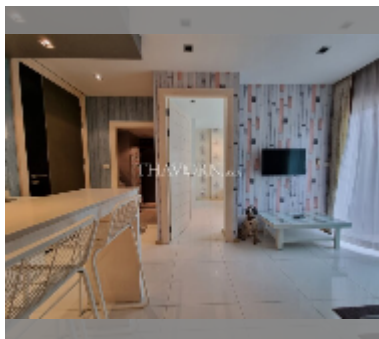

Condo for sale 2 bedroom 53 m² in The Gallery Pattaya, Pattaya

฿ 3,465,000

UNIT PARAMETERS:

UID	FS-240240
quota	thai quota
type	2 bedroom
size	53m²
floor	7
view	city view

PROJECT PARAMETERS:

district	Jomtien
buildings	2
floors	8
built in	2012
maintenance	฿ 25,440/year

FACILITIES:

General information: lowrise, open parking.

Swimming pool: swimming pool, rooftop pool.

Chill zone: chill zone, garden, rooftop chillout.

Health zone: gym, sauna.

Other: lobby, CCTV, security, minimart.