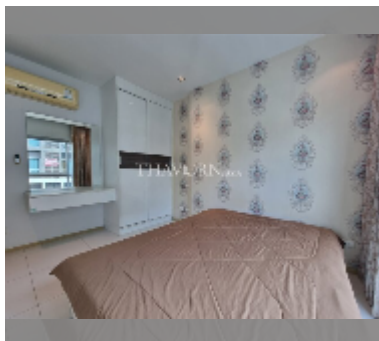

Condo for sale 2 bedroom 53 m² in The Gallery Pattaya, Pattaya

฿ 3,465,000

UNIT PARAMETERS:

UID	FS-240240
quota	thai quota
type	2 bedroom
size	53m²
floor	7
view	city view

PROJECT PARAMETERS:

district	Jomtien
buildings	2
floors	8
built in	2012
maintenance	฿ 25,440/year

FACILITIES:

General information: lowrise, open parking.

Swimming pool: swimming pool, rooftop pool.

Chill zone: chill zone, garden, rooftop chillout.

Health zone: gym, sauna.

Other: lobby, CCTV, security, minimart.