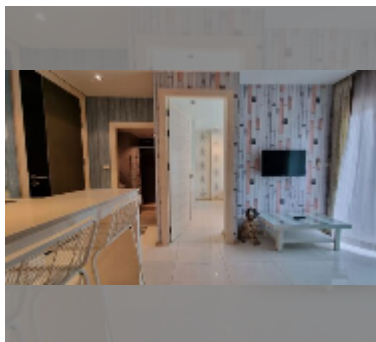

Condo for sale 2 bedroom 53 m² in The Gallery Pattaya, Pattaya

฿ 3,465,000

UNIT PARAMETERS:

UID	FS-240240
quota	thai quota
type	2 bedroom
size	53m²
floor	7
view	city view

PROJECT PARAMETERS:

district	Jomtien
buildings	2
floors	8
built in	2012
maintenance	฿ 25,440/year

FACILITIES:

General information: lowrise, open parking.

Swimming pool: swimming pool, rooftop pool.

Chill zone: chill zone, garden, rooftop chillout.

Health zone: gym, sauna.

Other: lobby, CCTV, security, minimart.