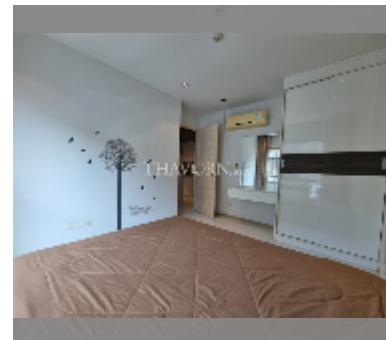

Condo for sale 2 bedroom 53 m² in The Gallery Pattaya, Pattaya

฿ 3,465,000

UNIT PARAMETERS:

UID	FS-240240
quota	thai quota
type	2 bedroom
size	53m²
floor	7
view	city view

PROJECT PARAMETERS:

district	Jomtien
buildings	2
floors	8
built in	2012
maintenance	฿ 25,440/year

FACILITIES:

General information: lowrise, open parking.

Swimming pool: swimming pool, rooftop pool.

Chill zone: chill zone, garden, rooftop chillout.

Health zone: gym, sauna.

Other: lobby, CCTV, security, minimart.