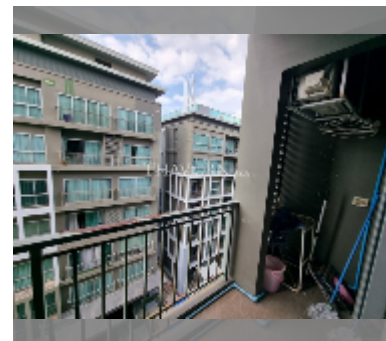

## Condo for sale 2 bedroom 53 m<sup>2</sup> in The Gallery Pattaya, Pattaya

**฿ 3,465,000**

**UNIT PARAMETERS:**

UID	FS-240240
quota	thai quota
type	2 bedroom
size	53m <sup>2</sup>
floor	7
view	city view

Chill zone: chill zone, garden, rooftop chillout.

Health zone: gym, sauna.

Other: lobby, CCTV, security, minimart.

details