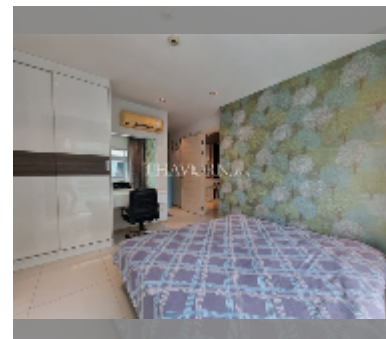

Condo for sale 2 bedroom 53 m² in The Gallery Pattaya, Pattaya

฿ 3,465,000

UNIT PARAMETERS:

UID	FS-240240
quota	thai quota
type	2 bedroom
size	53m²
floor	7
view	city view

PROJECT PARAMETERS:

district	Jomtien
buildings	2
floors	8
built in	2012
maintenance	฿ 25,440/year

FACILITIES:

General information: lowrise, open parking.

Swimming pool: swimming pool, rooftop pool.

Chill zone: chill zone, garden, rooftop chillout.

Health zone: gym, sauna.

Other: lobby, CCTV, security, minimart.