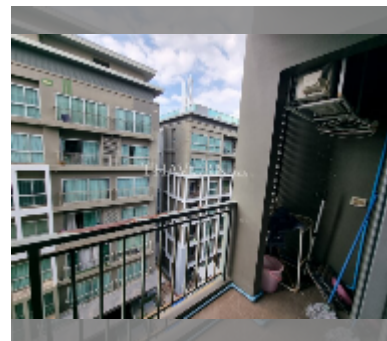

Condo for sale 2 bedroom 53 m² in The Gallery Pattaya, Pattaya

฿ 3,465,000

UNIT PARAMETERS:

UID	FS-240240
quota	thai quota
type	2 bedroom
size	53m²
floor	7
view	city view

PROJECT PARAMETERS:

district	Jomtien
buildings	2
floors	8
built in	2012
maintenance	฿ 25,440/year

FACILITIES:

General information: lowrise, open parking.

Swimming pool: swimming pool, rooftop pool.

Chill zone: chill zone, garden, rooftop chillout.

Health zone: gym, sauna.

Other: lobby, CCTV, security, minimart.