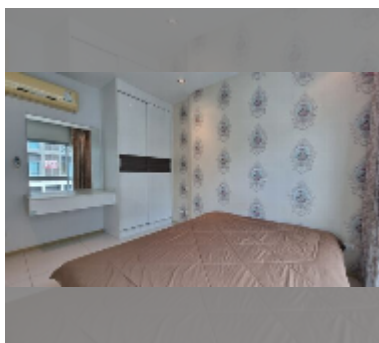

Condo for sale 2 bedroom 53 m² in The Gallery Pattaya, Pattaya

฿ 3,465,000

UNIT PARAMETERS:

UID	FS-240240
quota	thai quota
type	2 bedroom
size	53m²
floor	7
view	city view

PROJECT PARAMETERS:

district	Jomtien
buildings	2
floors	8
built in	2012
maintenance	฿ 25,440/year

FACILITIES:

General information: lowrise, open parking.

Swimming pool: swimming pool, rooftop pool.

Chill zone: chill zone, garden, rooftop chillout.

Health zone: gym, sauna.

Other: lobby, CCTV, security, minimart.