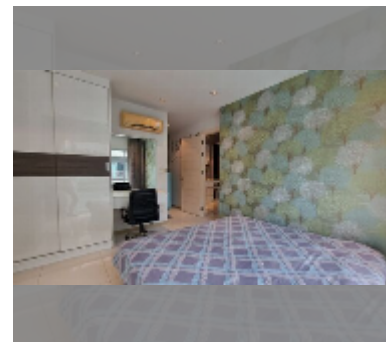

Condo for sale 2 bedroom 53 m² in The Gallery Pattaya, Pattaya

฿ 3,465,000

UNIT PARAMETERS:

UID	FS-240240
quota	thai quota
type	2 bedroom
size	53m²
floor	7
view	city view

PROJECT PARAMETERS:

district	Jomtien
buildings	2
floors	8
built in	2012
maintenance	฿ 25,440/year

FACILITIES:

General information: lowrise, open parking.

Swimming pool: swimming pool, rooftop pool.

Chill zone: chill zone, garden, rooftop chillout.

Health zone: gym, sauna.

Other: lobby, CCTV, security, minimart.