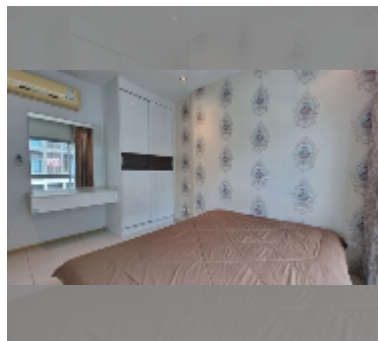

Condo for sale 2 bedroom 53 m² in The Gallery Pattaya, Pattaya

฿ 3,465,000

UNIT PARAMETERS:

UID	FS-240240
quota	thai quota
type	2 bedroom
size	53m²
floor	7
view	city view

PROJECT PARAMETERS:

district	Jomtien
buildings	2
floors	8
built in	2012
maintenance	฿ 25,440/year

FACILITIES:

General information: lowrise, open parking.

Swimming pool: swimming pool, rooftop pool.

Chill zone: chill zone, garden, rooftop chillout.

Health zone: gym, sauna.

Other: lobby, CCTV, security, minimart.