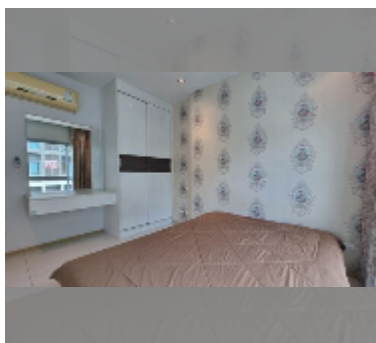

Condo for sale 2 bedroom 53 m² in The Gallery Pattaya, Pattaya

฿ 3,465,000

UNIT PARAMETERS:

UID	FS-240240
quota	thai quota
type	2 bedroom
size	53m²
floor	7
view	city view

PROJECT PARAMETERS:

district	Jomtien
buildings	2
floors	8
built in	2012
maintenance	฿ 25,440/year

FACILITIES:

General information: lowrise, open parking.

Swimming pool: swimming pool, rooftop pool.

Chill zone: chill zone, garden, rooftop chillout.

Health zone: gym, sauna.

Other: lobby, CCTV, security, minimart.