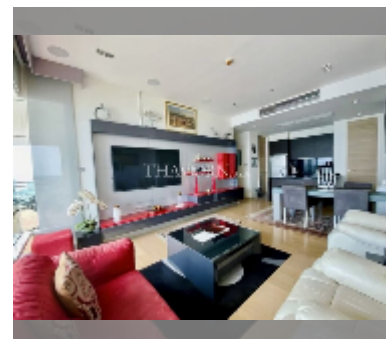

Condo for sale 2 bedroom 114 m² in Reflection Jomtien, Pattaya

฿ 17,900,000

UNIT PARAMETERS:

UID	FS-240236
quota	foreign quota
type	2 bedroom
size	114m ²
floor	20
view	sea view

PROJECT PARAMETERS:

district	Jomtien
buildings	2
floors	55
built in	2013

Chill zone: chill zone, garden, rooftop chillout, barbeque areas.

Health zone: gym, sauna, hamam, massage.

Other: reception, lobby, clubhouse, meeting room, games room, kids playgarden, CCTV, security, laundry, room service.