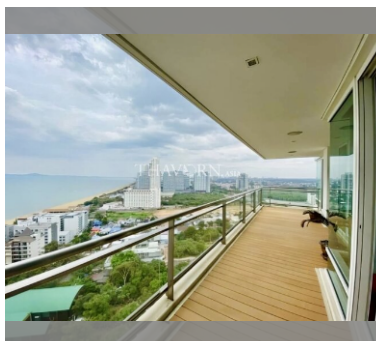

Condo for sale 2 bedroom 114 m² in Reflection Jomtien, Pattaya

฿ 16,090,000

UNIT PARAMETERS:

UID	FS-240236
quota	foreign quota
type	2 bedroom
size	114m ²
floor	20
view	sea view
quality	not chosen
transfer fee payer	Seller 50/ Buyer 50

PROJECT PARAMETERS:

district	Jomtien
buildings	2
floors	55
built in	2013

FACILITIES:

General information: highrise, meters to beach: 100, minutes to beach: 1, pets are allowed, underground parking, open parking, multy-level parking, covered parking.

Swimming pool: swimming pool, kids pool, infinity view, water slides, waterfall, jacuzzi.

Chill zone: chill zone, garden, rooftop chillout, barbeque areas.

Health zone: gym, sauna, hamam, massage.

Other: reception, lobby, clubhouse, meeting room, games room, kids playgarden, CCTV, security, laundry, room service.