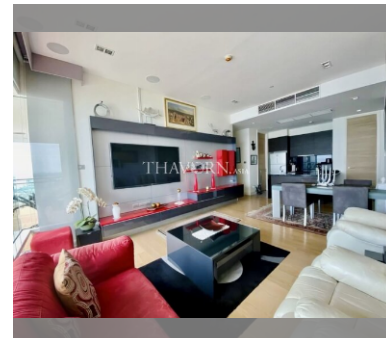

Condo for sale 2 bedroom 114 m² in Reflection Jomtien, Pattaya

฿ 15,550,000

UNIT PARAMETERS:

UID	FS-240236
quota	foreign quota
type	2 bedroom
size	114m ²
floor	20
view	sea view
quality	not chosen
transfer fee payer	Seller 50/ Buyer 50

Swimming pool: swimming pool, kids pool, infinity view, water slides, waterfall, jacuzzi.

Chill zone: chill zone, garden, rooftop chillout, barbeque areas.

Health zone: gym, sauna, hamam, massage.

Other: reception, lobby, clubhouse, meeting room, games room, kids playgarden, CCTV, security, laundry, room service.