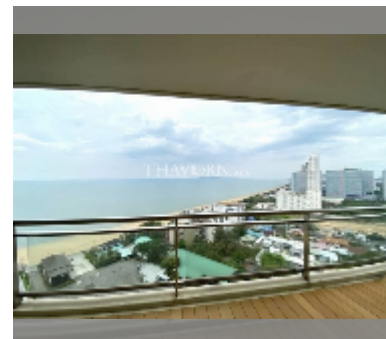

Condo for sale 2 bedroom 114 m² in Reflection Jomtien, Pattaya

฿ 17,900,000

UNIT PARAMETERS:

UID	FS-240236
quota	foreign quota
type	2 bedroom
size	114m²
floor	20
view	sea view

PROJECT PARAMETERS:

district	Jomtien
buildings	2
floors	55
built in	2013

FACILITIES:

General information: highrise, meters to beach: 100, minutes to beach: 1, pets are allowed, underground parking, open parking, multy-level parking, covered parking.

Swimming pool: swimming pool, kids pool, infinity view, water slides, waterfall, jacuzzi.

Chill zone: chill zone, garden, rooftop chillout, barbeque areas.

Health zone: gym, sauna, hamam, massage.

Other: reception, lobby, clubhouse, meeting room, games room, kids playgarden, CCTV, security, laundry, room service.