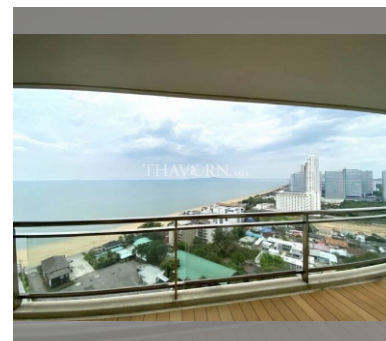

Condo for sale 2 bedroom 114 m² in Reflection Jomtien, Pattaya

฿ 16,090,000

UNIT PARAMETERS:

UID	FS-240236
quota	foreign quota
type	2 bedroom
size	114m ²
floor	20
view	sea view
quality	not chosen
transfer fee payer	Seller 50/ Buyer 50

PROJECT PARAMETERS:

district	Jomtien
buildings	2
floors	55
built in	2013

FACILITIES:

General information: highrise, meters to beach: 100, minutes to beach: 1, pets are allowed, underground parking, open parking, multy-level parking, covered parking.

Swimming pool: swimming pool, kids pool, infinity view, water slides, waterfall, jacuzzi.

Chill zone: chill zone, garden, rooftop chillout, barbeque areas.

Health zone: gym, sauna, hamam, massage.

Other: reception, lobby, clubhouse, meeting room, games room, kids playgarden, CCTV, security, laundry, room service.