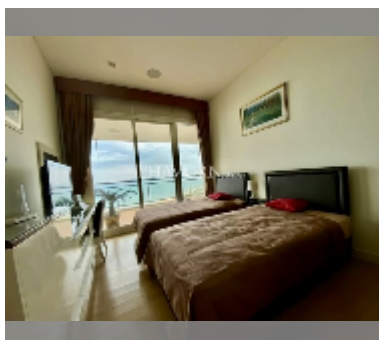

Condo for sale 2 bedroom 114 m² in Reflection Jomtien, Pattaya

฿ 17,900,000

UNIT PARAMETERS:

UID	FS-240236
quota	foreign quota
type	2 bedroom
size	114m²
floor	20
view	sea view

PROJECT PARAMETERS:

district	Jomtien
buildings	2
floors	55
built in	2013

FACILITIES:

General information: highrise, meters to beach: 100, minutes to beach: 1, pets are allowed, underground parking, open parking, multy-level parking, covered parking.

Swimming pool: swimming pool, kids pool, infinity view, water slides, waterfall, jacuzzi.

Chill zone: chill zone, garden, rooftop chillout, barbeque areas.

Health zone: gym, sauna, hamam, massage.

Other: reception, lobby, clubhouse, meeting room, games room, kids playgarden, CCTV, security, laundry, room service.