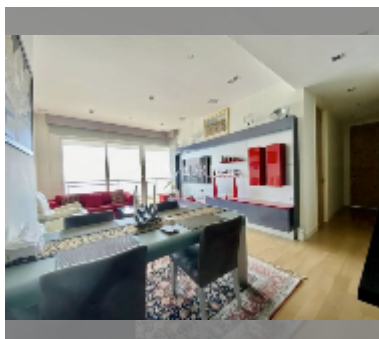

Condo for sale 2 bedroom 114 m² in Reflection Jomtien, Pattaya

฿ 17,900,000

UNIT PARAMETERS:

UID	FS-240236
quota	foreign quota
type	2 bedroom
size	114m²
floor	20
view	sea view

PROJECT PARAMETERS:

district	Jomtien
buildings	2
floors	55
built in	2013

FACILITIES:

General information: highrise, meters to beach: 100, minutes to beach: 1, pets are allowed, underground parking, open parking, multy-level parking, covered parking.

Swimming pool: swimming pool, kids pool, infinity view, water slides, waterfall, jacuzzi.

Chill zone: chill zone, garden, rooftop chillout, barbeque areas.

Health zone: gym, sauna, hamam, massage.

Other: reception, lobby, clubhouse, meeting room, games room, kids playgarden, CCTV, security, laundry, room service.