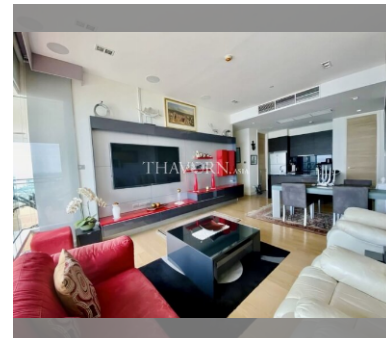

Condo for sale 2 bedroom 114 m² in Reflection Jomtien, Pattaya

฿ 16,090,000

UNIT PARAMETERS:

UID	FS-240236
quota	foreign quota
type	2 bedroom
size	114m ²
floor	20
view	sea view
quality	not chosen
transfer fee payer	Seller 50/ Buyer 50

Swimming pool: swimming pool, kids pool, infinity view, water slides, waterfall, jacuzzi.

Chill zone: chill zone, garden, rooftop chillout, barbeque areas.

Health zone: gym, sauna, hamam, massage.

Other: reception, lobby, clubhouse, meeting room, games room, kids playgarden, CCTV, security, laundry, room service.