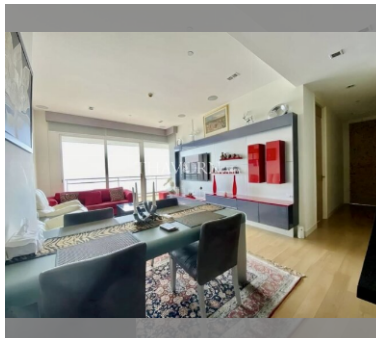

Condo for sale 2 bedroom 114 m² in Reflection Jomtien, Pattaya

฿ 16,090,000

UNIT PARAMETERS:

UID	FS-240236
quota	foreign quota
type	2 bedroom
size	114m²
floor	20
view	sea view
quality	not chosen
transfer fee payer	Seller 50/ Buyer 50

PROJECT PARAMETERS:

district	Jomtien
buildings	2
floors	55
built in	2013

FACILITIES:

General information: highrise, meters to beach: 100, minutes to beach: 1, pets are allowed, underground parking, open parking, multy-level parking, covered parking.

Swimming pool: swimming pool, kids pool, infinity view, water slides, waterfall, jacuzzi.

Chill zone: chill zone, garden, rooftop chillout, barbeque areas.

Health zone: gym, sauna, hamam, massage.

Other: reception, lobby, clubhouse, meeting room, games room, kids playgarden, CCTV, security, laundry, room service.