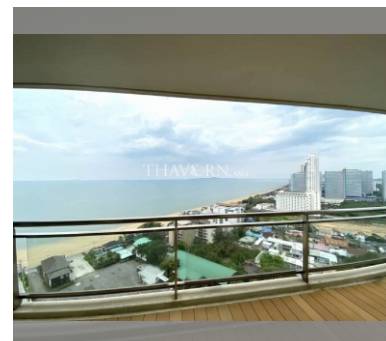

Condo for sale 2 bedroom 114 m² in Reflection Jomtien, Pattaya

฿ 15,550,000

UNIT PARAMETERS:

UID	FS-240236
quota	foreign quota
type	2 bedroom
size	114m ²
floor	20
view	sea view
quality	not chosen
transfer fee payer	Seller 50/ Buyer 50

PROJECT PARAMETERS:

district	Jomtien
buildings	2
floors	55
built in	2013

FACILITIES:

General information: highrise, meters to beach: 100, minutes to beach: 1, pets are allowed, underground parking, open parking, multy-level parking, covered parking.

Swimming pool: swimming pool, kids pool, infinity view, water slides, waterfall, jacuzzi.

Chill zone: chill zone, garden, rooftop chillout, barbeque areas.

Health zone: gym, sauna, hamam, massage.

Other: reception, lobby, clubhouse, meeting room, games room, kids playgarden, CCTV, security, laundry, room service.