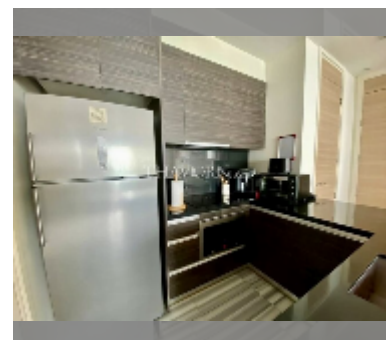

Condo for sale 2 bedroom 114 m² in Reflection Jomtien, Pattaya

฿ 17,900,000

UNIT PARAMETERS:

UID	FS-240236
quota	foreign quota
type	2 bedroom
size	114m²
floor	20
view	sea view

PROJECT PARAMETERS:

district	Jomtien
buildings	2
floors	55
built in	2013

FACILITIES:

General information: highrise, meters to beach: 100, minutes to beach: 1, pets are allowed, underground parking, open parking, multy-level parking, covered parking.

Swimming pool: swimming pool, kids pool, infinity view, water slides, waterfall, jacuzzi.

Chill zone: chill zone, garden, rooftop chillout, barbeque areas.

Health zone: gym, sauna, hamam, massage.

Other: reception, lobby, clubhouse, meeting room, games room, kids playgarden, CCTV, security, laundry, room service.