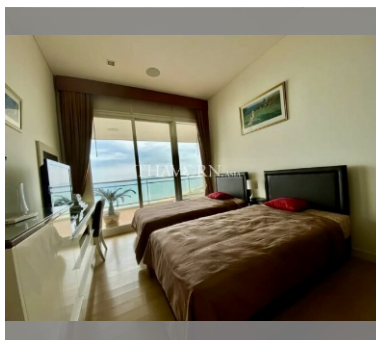

Condo for sale 2 bedroom 114 m² in Reflection Jomtien, Pattaya

฿ 15,550,000

UNIT PARAMETERS:

UID	FS-240236
quota	foreign quota
type	2 bedroom
size	114m²
floor	20
view	sea view
quality	not chosen
transfer fee payer	Seller 50/ Buyer 50

PROJECT PARAMETERS:

district	Jomtien
buildings	2
floors	55
built in	2013

FACILITIES:

General information: highrise, meters to beach: 100, minutes to beach: 1, pets are allowed, underground parking, open parking, multy-level parking, covered parking.

Swimming pool: swimming pool, kids pool, infinity view, water slides, waterfall, jacuzzi.

Chill zone: chill zone, garden, rooftop chillout, barbeque areas.

Health zone: gym, sauna, hamam, massage.

Other: reception, lobby, clubhouse, meeting room, games room, kids playgarden, CCTV, security, laundry, room service.