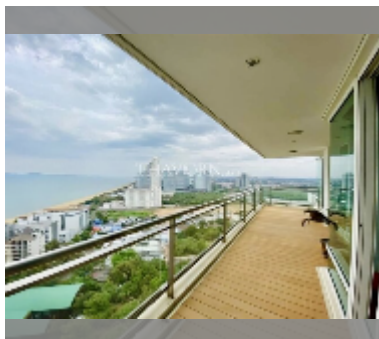

Condo for sale 2 bedroom 114 m² in Reflection Jomtien, Pattaya

฿ 17,900,000

UNIT PARAMETERS:

UID	FS-240236
quota	foreign quota
type	2 bedroom
size	114m ²
floor	20
view	sea view

PROJECT PARAMETERS:

district	Jomtien
buildings	2
floors	55
built in	2013

FACILITIES:

General information: highrise, meters to beach: 100, minutes to beach: 1, pets are allowed, underground parking, open parking, multy-level parking, covered parking.

Swimming pool: swimming pool, kids pool, infinity view, water slides, waterfall, jacuzzi.

Chill zone: chill zone, garden, rooftop chillout, barbeque areas.

Health zone: gym, sauna, hamam, massage.

Other: reception, lobby, clubhouse, meeting room, games room, kids playgarden, CCTV, security, laundry, room service.