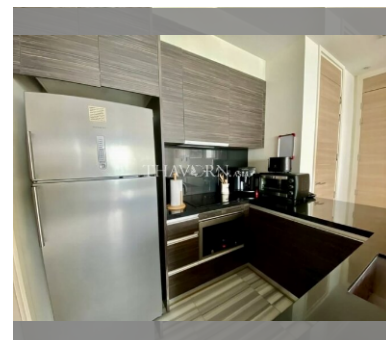

Condo for sale 2 bedroom 114 m² in Reflection Jomtien, Pattaya

฿ 16,090,000

UNIT PARAMETERS:

UID	FS-240236
quota	foreign quota
type	2 bedroom
size	114m²
floor	20
view	sea view
quality	not chosen
transfer fee payer	Seller 50/ Buyer 50

PROJECT PARAMETERS:

district	Jomtien
buildings	2
floors	55
built in	2013

FACILITIES:

General information: highrise, meters to beach: 100, minutes to beach: 1, pets are allowed, underground parking, open parking, multy-level parking, covered parking.

Swimming pool: swimming pool, kids pool, infinity view, water slides, waterfall, jacuzzi.

Chill zone: chill zone, garden, rooftop chillout, barbeque areas.

Health zone: gym, sauna, hamam, massage.

Other: reception, lobby, clubhouse, meeting room, games room, kids playgarden, CCTV, security, laundry, room service.