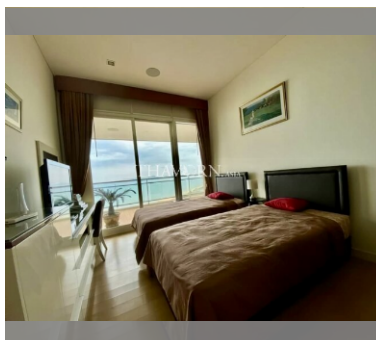

Condo for sale 2 bedroom 114 m² in Reflection Jomtien, Pattaya

฿ 16,090,000

UNIT PARAMETERS:

UID	FS-240236
quota	foreign quota
type	2 bedroom
size	114m²
floor	20
view	sea view
quality	not chosen
transfer fee payer	Seller 50/ Buyer 50

PROJECT PARAMETERS:

district	Jomtien
buildings	2
floors	55
built in	2013

FACILITIES:

General information: highrise, meters to beach: 100, minutes to beach: 1, pets are allowed, underground parking, open parking, multy-level parking, covered parking.

Swimming pool: swimming pool, kids pool, infinity view, water slides, waterfall, jacuzzi.

Chill zone: chill zone, garden, rooftop chillout, barbeque areas.

Health zone: gym, sauna, hamam, massage.

Other: reception, lobby, clubhouse, meeting room, games room, kids playgarden, CCTV, security, laundry, room service.