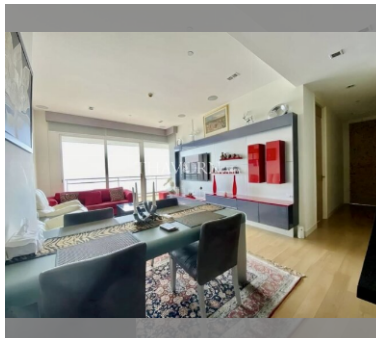

Condo for sale 2 bedroom 114 m² in Reflection Jomtien, Pattaya

฿ 15,550,000

UNIT PARAMETERS:

UID	FS-240236
quota	foreign quota
type	2 bedroom
size	114m²
floor	20
view	sea view
quality	not chosen
transfer fee payer	Seller 50/ Buyer 50

PROJECT PARAMETERS:

district	Jomtien
buildings	2
floors	55
built in	2013

FACILITIES:

General information: highrise, meters to beach: 100, minutes to beach: 1, pets are allowed, underground parking, open parking, multy-level parking, covered parking.

Swimming pool: swimming pool, kids pool, infinity view, water slides, waterfall, jacuzzi.

Chill zone: chill zone, garden, rooftop chillout, barbeque areas.

Health zone: gym, sauna, hamam, massage.

Other: reception, lobby, clubhouse, meeting room, games room, kids playgarden, CCTV, security, laundry, room service.