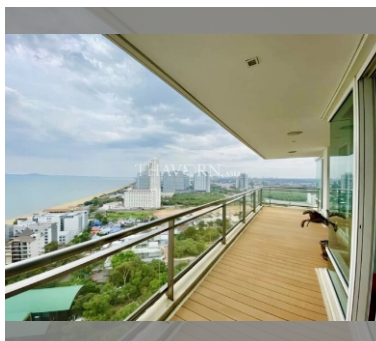

Condo for sale 2 bedroom 114 m² in Reflection Jomtien, Pattaya

฿ 15,550,000

UNIT PARAMETERS:

UID	FS-240236
quota	foreign quota
type	2 bedroom
size	114m ²
floor	20
view	sea view
quality	not chosen
transfer fee payer	Seller 50/ Buyer 50

PROJECT PARAMETERS:

district	Jomtien
buildings	2
floors	55
built in	2013

FACILITIES:

General information: highrise, meters to beach: 100, minutes to beach: 1, pets are allowed, underground parking, open parking, multy-level parking, covered parking.

Swimming pool: swimming pool, kids pool, infinity view, water slides, waterfall, jacuzzi.

Chill zone: chill zone, garden, rooftop chillout, barbeque areas.

Health zone: gym, sauna, hamam, massage.

Other: reception, lobby, clubhouse, meeting room, games room, kids playgarden, CCTV, security, laundry, room service.