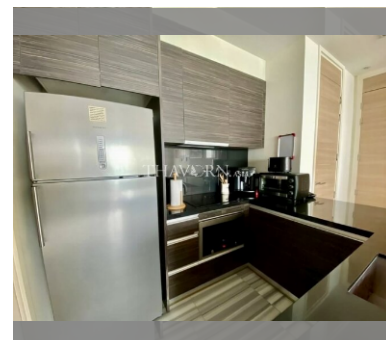

Condo for sale 2 bedroom 114 m² in Reflection Jomtien, Pattaya

฿ 15,550,000

UNIT PARAMETERS:

UID	FS-240236
quota	foreign quota
type	2 bedroom
size	114m²
floor	20
view	sea view
quality	not chosen
transfer fee payer	Seller 50/ Buyer 50

PROJECT PARAMETERS:

district	Jomtien
buildings	2
floors	55
built in	2013

FACILITIES:

General information: highrise, meters to beach: 100, minutes to beach: 1, pets are allowed, underground parking, open parking, multy-level parking, covered parking.

Swimming pool: swimming pool, kids pool, infinity view, water slides, waterfall, jacuzzi.

Chill zone: chill zone, garden, rooftop chillout, barbeque areas.

Health zone: gym, sauna, hamam, massage.

Other: reception, lobby, clubhouse, meeting room, games room, kids playgarden, CCTV, security, laundry, room service.