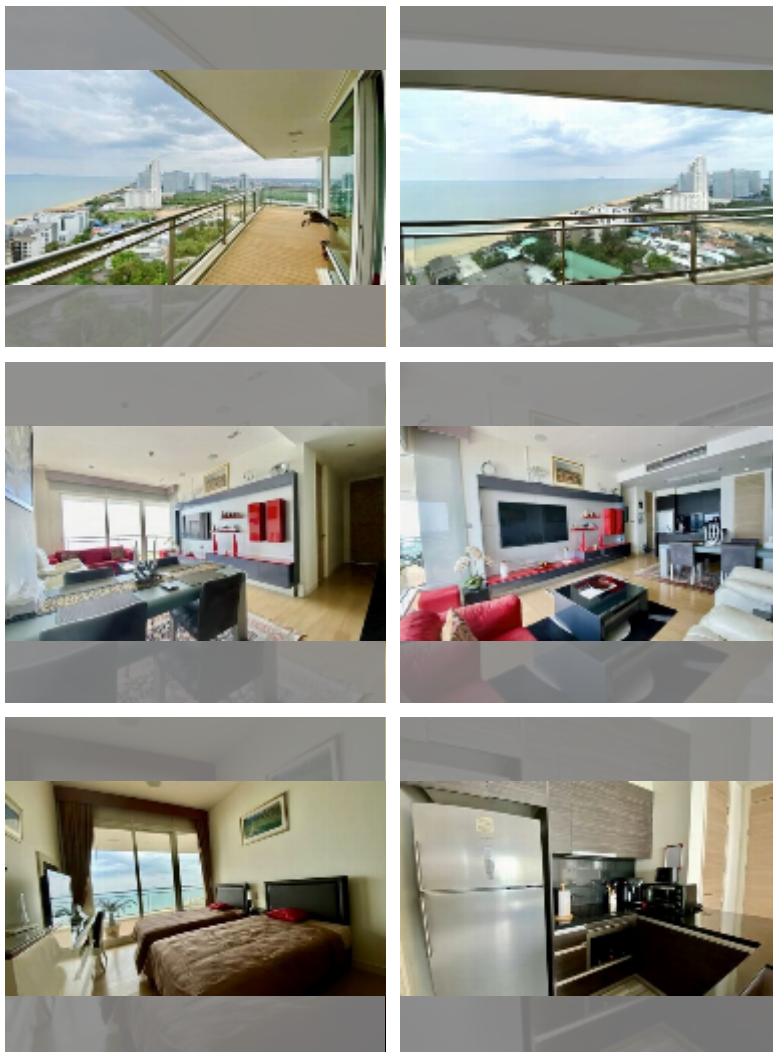

Condo for sale 2 bedroom 114 m² in Reflection Jomtien, Pattaya

฿ 17,900,000

UNIT PARAMETERS:

UID	FS-240236
quota	foreign quota
type	2 bedroom
size	114m²
floor	20
view	sea view

PROJECT PARAMETERS:

district	Jomtien
buildings	2
floors	55
built in	2013

FACILITIES:

General information: highrise, meters to beach: 100, minutes to beach: 1, pets are allowed, underground parking, open parking, multy-level parking, covered parking.

Swimming pool: swimming pool, kids pool, infinity view, water slides, waterfall, jacuzzi.

Chill zone: chill zone, garden, rooftop chillout, barbeque areas.

Health zone: gym, sauna, hamam, massage.

Other: reception, lobby, clubhouse, meeting room, games room, kids playgarden, CCTV, security, laundry, room service.