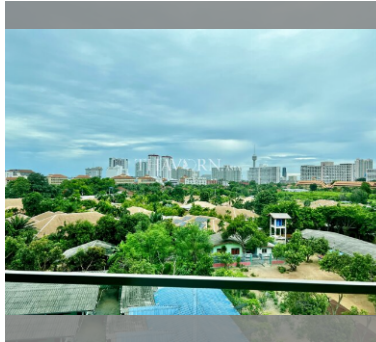

Condo for sale 2 bedroom 49 m² in Laguna Beach Resort 2, Pattaya

Discover the perfect blend of comfort and convenience in this charming 2-bedroom apartment located in the prestigious Laguna Beach Resort 2 in Pattaya. With a spacious area of 49 square meters, this delightful flat offers ample room to create your ideal living space. Perched on the 7th floor of an 8-story building, you'll enjoy stunning views and a peaceful atmosphere, all within the vibrant Jomtien neighborhood. Priced at just 2,490,000, this is an incredible opportunity to own a piece of paradise. Though the apartment comes unfurnished, it provides a blank canvas for you to design and decorate to your heart's content. Plus, with foreign ownership quota available, it's an excellent investment for international buyers. Don't miss out o...

district	Jomtien
buildings	4
floors	8
built in	2016

FACILITIES:

General information: resort, meters to beach: 700, minutes to beach: 10, underground parking.

Swimming pool: swimming pool, kids pool, water slides, waterfall, jacuzzi, pool bar .

Chill zone: chill zone, garden.

Health zone: gym, sauna, massage.

Other: reception, lobby, clubhouse, kids playgarden, CCTV, security, minimart, laundry.

details