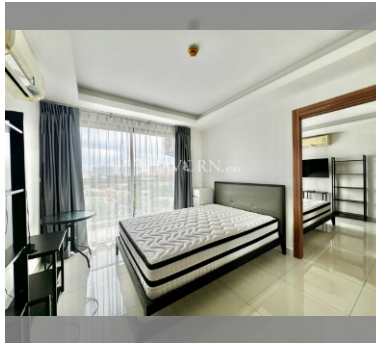

Condo for sale 2 bedroom 49 m² in Laguna Beach Resort 2, Pattaya

Discover the perfect blend of comfort and convenience in this charming 2-bedroom apartment located in the prestigious Laguna Beach Resort 2 in Pattaya. With a spacious area of 49 square meters, this delightful flat offers ample room to create your ideal living space. Perched on the 7th floor of an 8-story building, you'll enjoy stunning views and a peaceful atmosphere, all within the vibrant Jomtien neighborhood. Priced at just 2,490,000, this is an incredible opportunity to own a piece of paradise. Though the apartment comes unfurnished, it provides a blank canvas for you to design and decorate to your heart's content. Plus, with foreign ownership quota available, it's an excellent investment for international buyers. Don't miss out o...

฿ 2,490,000

UNIT PARAMETERS:

UID	FS-240235
quota	foreign quota
type	2 bedroom
size	49m²
floor	7
view	city view
quality	not chosen
transfer cost	
transfer fee payer	Buyer
additional cost	

PROJECT PARAMETERS:

district	Jomtien
buildings	4
floors	8
built in	2016

FACILITIES:

General information: resort, meters to beach: 700, minutes to beach: 10, underground parking.

Swimming pool: swimming pool, kids pool, water slides, waterfall, jacuzzi, pool bar .

Chill zone: chill zone, garden.

Health zone: gym, sauna, massage.

Other: reception, lobby, clubhouse, kids playgarden, CCTV, security, minimart, laundry.