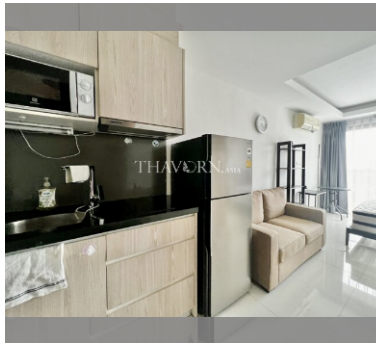

Condo for sale 2 bedroom 49 m² in Laguna Beach Resort 2, Pattaya

Discover the perfect blend of comfort and convenience in this charming 2-bedroom apartment located in the prestigious Laguna Beach Resort 2 in Pattaya. With a spacious area of 49 square meters, this delightful flat offers ample room to create your ideal living space. Perched on the 7th floor of an 8-story building, you'll enjoy stunning views and a peaceful atmosphere, all within the vibrant Jomtien neighborhood. Priced at just 2,490,000, this is an incredible opportunity to own a piece of paradise. Though the apartment comes unfurnished, it provides a blank canvas for you to design and decorate to your heart's content. Plus, with foreign ownership quota available, it's an excellent investment for international buyers. Don't miss out o...

฿ 2,490,000

UNIT PARAMETERS:

UID	FS-240235
quota	foreign quota
type	2 bedroom
size	49m²
floor	7
view	city view
quality	not chosen
transfer cost	
transfer fee payer	Buyer
additional cost	

PROJECT PARAMETERS:

district	Jomtien
buildings	4
floors	8
built in	2016

FACILITIES:

General information: resort, meters to beach: 700, minutes to beach: 10, underground parking.

Swimming pool: swimming pool, kids pool, water slides, waterfall, jacuzzi, pool bar .

Chill zone: chill zone, garden.

Health zone: gym, sauna, massage.

Other: reception, lobby, clubhouse, kids playgarden, CCTV, security, minimart, laundry.