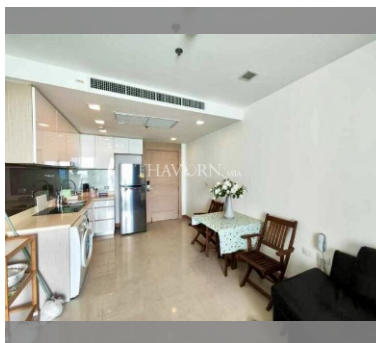

Condo for sale 1 bedroom 47 m² in The Palm Wongamat, Pattaya

฿ 8,670,000

UNIT PARAMETERS:

UID	FS-240231
quota	foreign quota
type	1 bedroom
size	47m²
floor	11
view	sea view
quality	not chosen
transfer fee payer	Seller 50/ Buyer 50

PROJECT PARAMETERS:

district	Wongamat
buildings	2
floors	46
built in	2014
maintenance	฿ 22,560/year

FACILITIES:

General information: highrise, meters to beach: 50, minutes to beach: 1, open parking, multy-level parking, covered parking.

Swimming pool: swimming pool, kids pool, infinity view, water slides, waterfall, jacuzzi, pool bar .

Chill zone: chill zone, garden.

Health zone: gym, sauna, hamam.

Other: lobby, meeting room, games room, kids playgarden, CCTV, security.