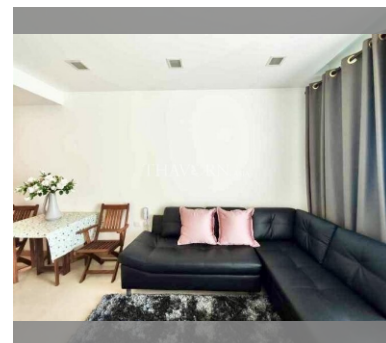

Condo for sale 1 bedroom 47 m² in The Palm Wongamat, Pattaya

฿ 8,670,000

UNIT PARAMETERS:

UID	FS-240231
quota	foreign quota
type	1 bedroom
size	47m²
floor	11
view	sea view
quality	not chosen
transfer fee payer	Seller 50/ Buyer 50

PROJECT PARAMETERS:

district	Wongamat
buildings	2
floors	46
built in	2014
maintenance	฿ 22,560/year

FACILITIES:

General information: highrise, meters to beach: 50, minutes to beach: 1, open parking, multy-level parking, covered parking.

Swimming pool: swimming pool, kids pool, infinity view, water slides, waterfall, jacuzzi, pool bar .

Chill zone: chill zone, garden.

Health zone: gym, sauna, hamam.

Other: lobby, meeting room, games room, kids playgarden, CCTV, security.