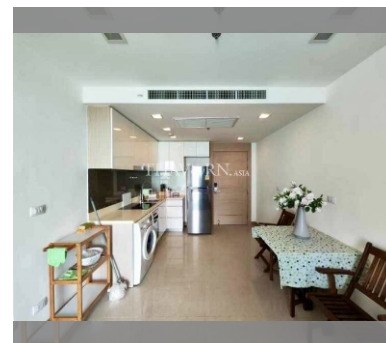

Condo for sale 1 bedroom 47 m² in The Palm Wongamat, Pattaya

฿ 8,670,000

UNIT PARAMETERS:

UID	FS-240231
quota	foreign quota
type	1 bedroom
size	47m²
floor	11
view	sea view
quality	not chosen
transfer fee payer	Seller 50/ Buyer 50

PROJECT PARAMETERS:

district	Wongamat
buildings	2
floors	46
built in	2014
maintenance	฿ 22,560/year

FACILITIES:

General information: highrise, meters to beach: 50, minutes to beach: 1, open parking, multy-level parking, covered parking.

Swimming pool: swimming pool, kids pool, infinity view, water slides, waterfall, jacuzzi, pool bar .

Chill zone: chill zone, garden.

Health zone: gym, sauna, hamam.

Other: lobby, meeting room, games room, kids playgarden, CCTV, security.