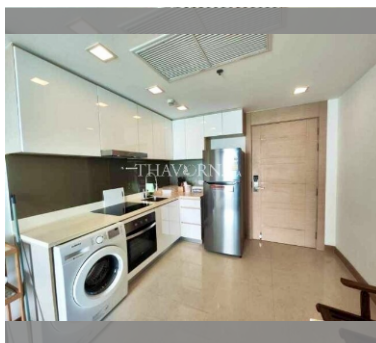

Condo for sale 1 bedroom 47 m² in The Palm Wongamat, Pattaya

฿ 8,670,000

UNIT PARAMETERS:

UID	FS-240231
quota	foreign quota
type	1 bedroom
size	47m²
floor	11
view	sea view
quality	not chosen
transfer fee payer	Seller 50/ Buyer 50

PROJECT PARAMETERS:

district	Wongamat
buildings	2
floors	46
built in	2014
maintenance	฿ 22,560/year

FACILITIES:

General information: highrise, meters to beach: 50, minutes to beach: 1, open parking, multy-level parking, covered parking.

Swimming pool: swimming pool, kids pool, infinity view, water slides, waterfall, jacuzzi, pool bar .

Chill zone: chill zone, garden.

Health zone: gym, sauna, hamam.

Other: lobby, meeting room, games room, kids playgarden, CCTV, security.