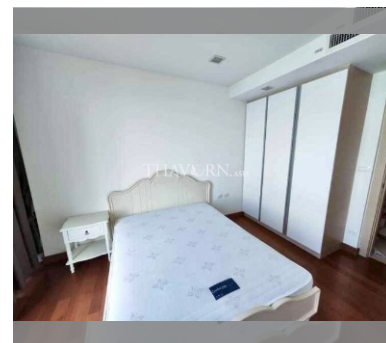

Condo for sale 1 bedroom 47 m² in The Palm Wongamat, Pattaya

฿ 8,670,000

UNIT PARAMETERS:

UID	FS-240231
quota	foreign quota
type	1 bedroom
size	47m²
floor	11
view	sea view
quality	not chosen
transfer fee payer	Seller 50/ Buyer 50

PROJECT PARAMETERS:

district	Wongamat
buildings	2
floors	46
built in	2014
maintenance	฿ 22,560/year

FACILITIES:

General information: highrise, meters to beach: 50, minutes to beach: 1, open parking, multy-level parking, covered parking.

Swimming pool: swimming pool, kids pool, infinity view, water slides, waterfall, jacuzzi, pool bar .

Chill zone: chill zone, garden.

Health zone: gym, sauna, hamam.

Other: lobby, meeting room, games room, kids playgarden, CCTV, security.