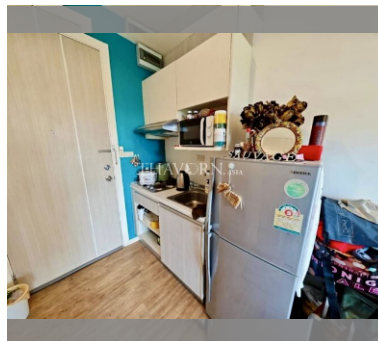

Condo for sale studio 20 m² in Neo Sea View, Pattaya

฿ 1,190,000

UNIT PARAMETERS:

UID	FS-240230
quota	foreign quota
type	studio
size	20m²
floor	4
quality	not chosen
transfer fee payer	Seller 50/ Buyer 50

PROJECT PARAMETERS:

district	Na Jomtien
buildings	4
floors	8
built in	2014

FACILITIES:

General information: boutique, meters to beach: 50, minutes to beach: 1, shuttle bus, covered parking.

Swimming pool: rooftop pool, sunbathing area.

Health zone: gym.

Other: reception, CCTV, security, room service.