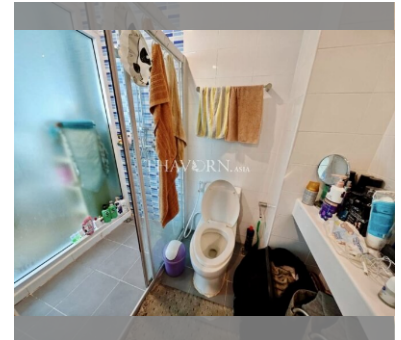

Condo for sale studio 20 m² in Neo Sea View, Pattaya

฿ 1,190,000

UNIT PARAMETERS:

UID	FS-240230
quota	foreign quota
type	studio
size	20m ²
floor	4
quality	not chosen
transfer fee payer	Seller 50/ Buyer 50

PROJECT PARAMETERS:

district	Na Jomtien
buildings	4
floors	8
built in	2014

FACILITIES:

General information: boutique, meters to beach: 50, minutes to beach: 1, shuttle bus, covered parking.

Swimming pool: rooftop pool, sunbathing area.

Health zone: gym.

Other: reception, CCTV, security, room service.

details