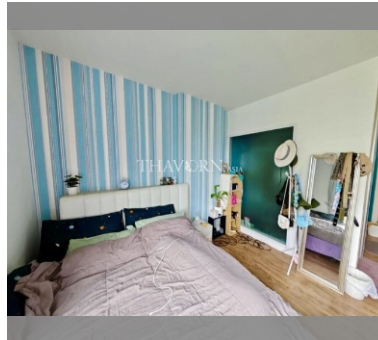

Condo for sale studio 20 m² in Neo Sea View, Pattaya

฿ 1,190,000

UNIT PARAMETERS:

UID	FS-240230
quota	foreign quota
type	studio
size	20m²
floor	4
quality	not chosen
transfer fee payer	Seller 50/ Buyer 50

PROJECT PARAMETERS:

district	Na Jomtien
buildings	4
floors	8
built in	2014

FACILITIES:

General information: boutique, meters to beach: 50, minutes to beach: 1, shuttle bus, covered parking.

Swimming pool: rooftop pool, sunbathing area.

Health zone: gym.

Other: reception, CCTV, security, room service.