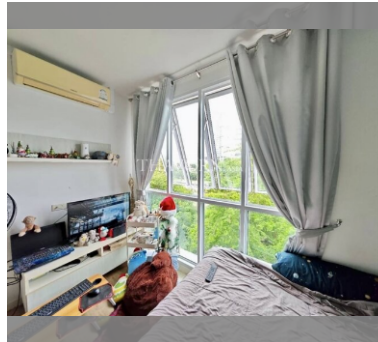

Condo for sale studio 20 m² in Neo Sea View, Pattaya

฿ 1,190,000

UNIT PARAMETERS:

UID	FS-240230
quota	foreign quota
type	studio
size	20m²
floor	4
quality	not chosen
transfer fee payer	Seller 50/ Buyer 50

PROJECT PARAMETERS:

district	Na Jomtien
buildings	4
floors	8
built in	2014

FACILITIES:

General information: boutique, meters to beach: 50, minutes to beach: 1, shuttle bus, covered parking.

Swimming pool: rooftop pool, sunbathing area.

Health zone: gym.

Other: reception, CCTV, security, room service.