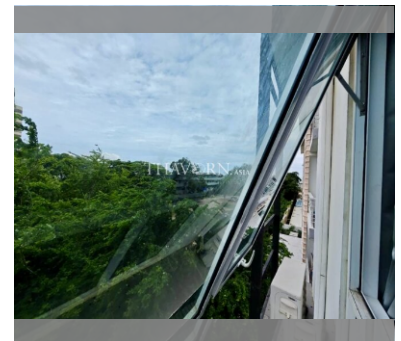

Condo for sale studio 20 m² in Neo Sea View, Pattaya

฿ 1,190,000

UNIT PARAMETERS:

UID	FS-240230
quota	foreign quota
type	studio
size	20m²
floor	4
quality	not chosen
transfer fee payer	Seller 50/ Buyer 50

PROJECT PARAMETERS:

district	Na Jomtien
buildings	4
floors	8
built in	2014

FACILITIES:

General information: boutique, meters to beach: 50, minutes to beach: 1, shuttle bus, covered parking.

Swimming pool: rooftop pool, sunbathing area.

Health zone: gym.

Other: reception, CCTV, security, room service.