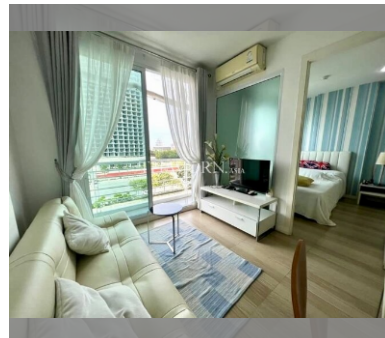

Condo for sale 1 bedroom 28 m² in Neo Sea View, Pattaya

฿ 1,800,000

UNIT PARAMETERS:

UID	FS-240229
quota	foreign quota
type	1 bedroom
size	28m²
floor	6
view	sea view
quality	not chosen
transfer fee payer	Seller 50/ Buyer 50

PROJECT PARAMETERS:

district	Na Jomtien
buildings	4
floors	8
built in	2014

FACILITIES:

General information: boutique, meters to beach: 50, minutes to beach: 1, shuttle bus, covered parking.

Swimming pool: rooftop pool, sunbathing area.

Health zone: gym.

Other: reception, CCTV, security, room service.