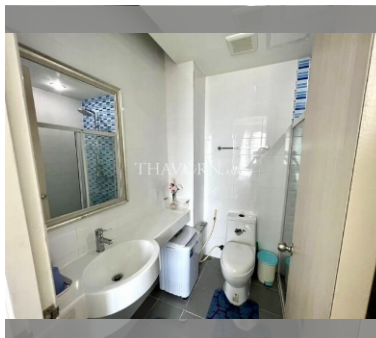

Condo for sale 1 bedroom 28 m<sup>2</sup> in Neo Sea View, Pattaya

### UNIT PARAMETERS:

|                    |                     |
|--------------------|---------------------|
| UID                | FS-240229           |
| quota              | foreign quota       |
| type               | 1 bedroom           |
| size               | 28m <sup>2</sup>    |
| floor              | 6                   |
| view               | sea view            |
| quality            | not chosen          |
| transfer fee payer | Seller 50/ Buyer 50 |

### FACILITIES:

**General information:** boutique, meters to beach: 50, minutes to beach: 1, shuttle bus, covered parking.

**Swimming pool:** rooftop pool, sunbathing area.

**Health zone:** gym.

**Other:** reception, CCTV, security, room service.