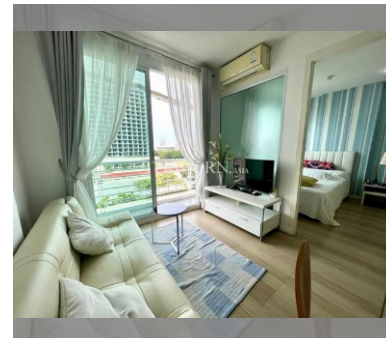

Condo for sale 1 bedroom 28 m<sup>2</sup> in Neo Sea View, Pattaya

### UNIT PARAMETERS:

|                    |                     |
|--------------------|---------------------|
| UID                | FS-240229           |
| quota              | foreign quota       |
| type               | 1 bedroom           |
| size               | 28m <sup>2</sup>    |
| floor              | 6                   |
| view               | sea view            |
| quality            | not chosen          |
| transfer fee payer | Seller 50/ Buyer 50 |

### FACILITIES:

**General information:** boutique, meters to beach: 50, minutes to beach: 1, shuttle bus, covered parking.

**Swimming pool:** rooftop pool, sunbathing area.

**Health zone:** gym.

**Other:** reception, CCTV, security, room service.