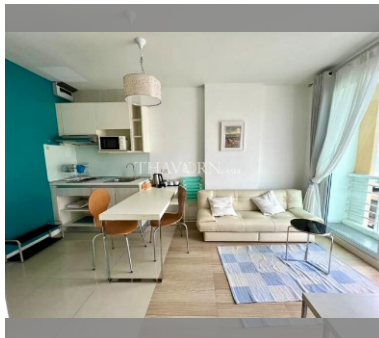

Condo for sale 1 bedroom 28 m² in Neo Sea View, Pattaya

฿ 1,800,000

UNIT PARAMETERS:

UID	FS-240229
quota	foreign quota
type	1 bedroom
size	28m²
floor	6
view	sea view
quality	not chosen
transfer fee payer	Seller 50/ Buyer 50

PROJECT PARAMETERS:

district	Na Jomtien
buildings	4
floors	8
built in	2014

FACILITIES:

General information: boutique, meters to beach: 50, minutes to beach: 1, shuttle bus, covered parking.

Swimming pool: rooftop pool, sunbathing area.

Health zone: gym.

Other: reception, CCTV, security, room service.