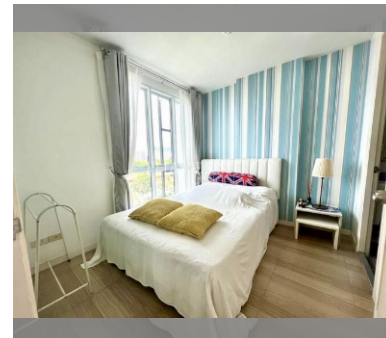

Condo for sale 1 bedroom 28 m² in Neo Sea View, Pattaya

฿ 1,840,000

UNIT PARAMETERS:

UID	FS-240229
quota	foreign quota
type	1 bedroom
size	28m²
floor	6
view	sea view
quality	not chosen
transfer fee payer	Seller 50/ Buyer 50

PROJECT PARAMETERS:

district	Na Jomtien
buildings	4
floors	8
built in	2014

FACILITIES:

General information: boutique, meters to beach: 50, minutes to beach: 1, shuttle bus, covered parking.

Swimming pool: rooftop pool, sunbathing area.

Health zone: gym.

Other: reception, CCTV, security, room service.