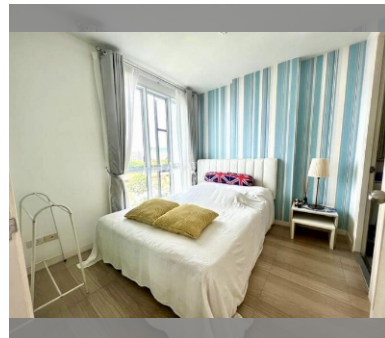

Condo for sale 1 bedroom 28 m² in Neo Sea View, Pattaya

฿ 1,800,000

UNIT PARAMETERS:

UID	FS-240229
quota	foreign quota
type	1 bedroom
size	28m²
floor	6
view	sea view
quality	not chosen
transfer fee payer	Seller 50/ Buyer 50

PROJECT PARAMETERS:

district	Na Jomtien
buildings	4
floors	8
built in	2014

FACILITIES:

General information: boutique, meters to beach: 50, minutes to beach: 1, shuttle bus, covered parking.

Swimming pool: rooftop pool, sunbathing area.

Health zone: gym.

Other: reception, CCTV, security, room service.