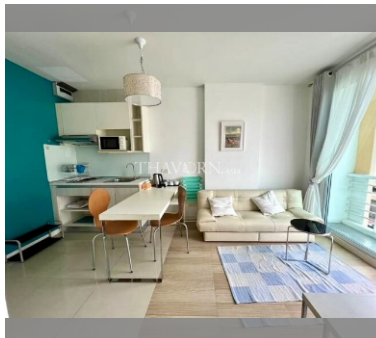

Condo for sale 1 bedroom 28 m² in Neo Sea View, Pattaya

฿ 1,840,000

UNIT PARAMETERS:

UID	FS-240229
quota	foreign quota
type	1 bedroom
size	28m²
floor	6
view	sea view
quality	not chosen
transfer fee payer	Seller 50/ Buyer 50

PROJECT PARAMETERS:

district	Na Jomtien
buildings	4
floors	8
built in	2014

FACILITIES:

General information: boutique, meters to beach: 50, minutes to beach: 1, shuttle bus, covered parking.

Swimming pool: rooftop pool, sunbathing area.

Health zone: gym.

Other: reception, CCTV, security, room service.