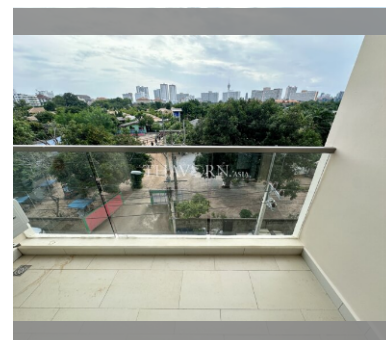

Condo for sale 1 bedroom 45 m² in Laguna Beach Resort 2, Pattaya

฿ 2,490,000

UNIT PARAMETERS:

UID	FS-240227
quota	foreign quota
type	1 bedroom
size	45m ²
floor	5
view	city view
quality	excellent
equipment	furniture, household appliances, kitchen appliances
online viewing	on
transfer fee payer	50/50 between seller and buyer
exclusive	on

PROJECT PARAMETERS:

district	Jomtien
buildings	4
floors	8
built in	2016

FACILITIES:

General information: resort, meters to beach: 700, minutes to beach: 10, underground parking.

Swimming pool: swimming pool, kids pool, water slides, waterfall, jacuzzi, pool bar .

Chill zone: chill zone, garden.

Health zone: gym, sauna, massage.

Other: reception, lobby, clubhouse, kids playgarden, CCTV, security, minimart, laundry.

details