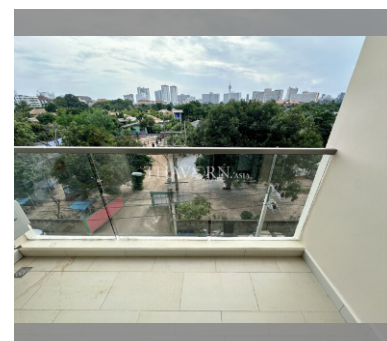

Condo for sale 1 bedroom 45 m² in Laguna Beach Resort 2, Pattaya

Welcome to your dream home in the heart of Pattaya! This charming 1-bedroom flat in the prestigious Laguna Beach Resort 2 is ready for you to move in. Nestled in the vibrant Jomtien area, this fully furnished gem spans 45 square meters and offers everything you need for comfortable living. Situated on the 5th floor of an 8-story building, this cozy apartment provides a perfect blend of modern convenience and tropical tranquility. Enjoy your morning coffee with a view, or take a short stroll to the beach to soak up the sun. Priced at an attractive ฿2,490,000, this property is available under a foreign quota, making it an ideal investment or personal getaway. Don't miss out on this fantastic opportunity to own a piece of paradise in Laguna ...

PROJECT PARAMETERS:

district	Jomtien
buildings	4
floors	8
built in	2016

FACILITIES:

General information: resort, meters to beach: 700, minutes to beach: 10, underground parking.

Swimming pool: swimming pool, kids pool, water slides, waterfall, jacuzzi, pool bar .

Chill zone: chill zone, garden.

Health zone: gym, sauna, massage.

Other: reception, lobby, clubhouse, kids playgarden, CCTV, security, minimart, laundry.

details