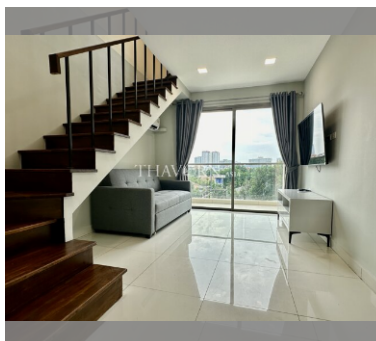

Condo for sale 1 bedroom 45 m² in Laguna Beach Resort 2, Pattaya

฿ 2,490,000

UNIT PARAMETERS:

UID	FS-240227
quota	foreign quota
type	1 bedroom
size	45m²
floor	5
view	city view
quality	excellent
equipment	furniture, household appliances, kitchen appliances
online viewing	on
transfer fee payer	50/50 between seller and buyer
exclusive	on

PROJECT PARAMETERS:

district	Jomtien
buildings	4
floors	8
built in	2016

FACILITIES:

General information: resort, meters to beach: 700, minutes to beach: 10, underground parking.

Swimming pool: swimming pool, kids pool, water slides, waterfall, jacuzzi, pool bar .

Chill zone: chill zone, garden.

Health zone: gym, sauna, massage.

Other: reception, lobby, clubhouse, kids playgarden, CCTV, security, minimart, laundry.