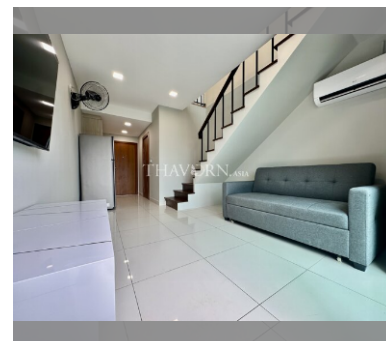

Condo for sale 1 bedroom 45 m² in Laguna Beach Resort 2, Pattaya

฿ 2,490,000

UNIT PARAMETERS:

UID	FS-240227
quota	foreign quota
type	1 bedroom
size	45m ²
floor	5
view	city view
quality	excellent
equipment	furniture, household appliances, kitchen appliances
online viewing	on
transfer fee payer	50/50 between seller and buyer
exclusive	on

PROJECT PARAMETERS:

district	Jomtien
buildings	4
floors	8
built in	2016

FACILITIES:

General information: resort, meters to beach: 700, minutes to beach: 10, underground parking.

Swimming pool: swimming pool, kids pool, water slides, waterfall, jacuzzi, pool bar .

Chill zone: chill zone, garden.

Health zone: gym, sauna, massage.

Other: reception, lobby, clubhouse, kids playgarden, CCTV, security, minimart, laundry.

details