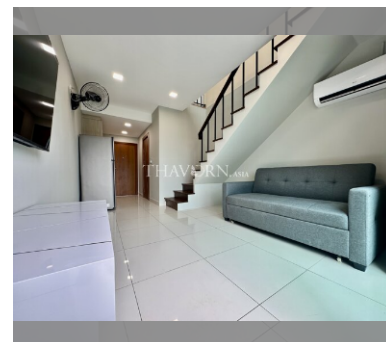

฿ 2,490,000

UNIT PARAMETERS:

UID	FS-240227
quota	foreign quota
type	1 bedroom
size	45m²
floor	5
view	city view
quality	excellent
equipment	furniture, household appliances, kitchen appliances
online viewing	on
transfer cost	
transfer fee payer	50/50 between seller and buyer
additional cost	
exclusive	on

PROJECT PARAMETERS:

district	Jomtien
buildings	4
floors	8
built in	2016

FACILITIES:

General information: resort, meters to beach: 700, minutes to beach: 10, underground parking.

Swimming pool: swimming pool, kids pool, water slides, waterfall, jacuzzi, pool bar .

Chill zone: chill zone, garden.

Health zone: gym, sauna, massage.

Other: reception, lobby, clubhouse, kids playgarden, CCTV, security, minimart, laundry.