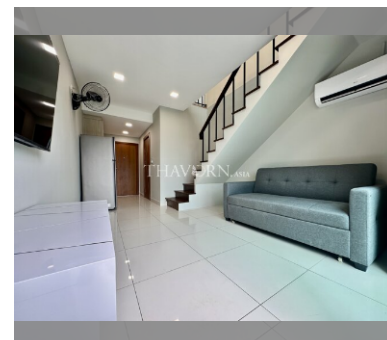

฿ 2,490,000

UNIT PARAMETERS:

UID	FS-240227
quota	foreign quota
type	1 bedroom
size	45m²
floor	5
view	city view
quality	excellent
equipment	furniture, household appliances, kitchen appliances
online viewing	on
transfer cost	
transfer fee payer	50/50 between seller and buyer
additional cost	
exclusive	on

PROJECT PARAMETERS:

district	Jomtien
buildings	4
floors	8
built in	2016

FACILITIES:

General information: resort, meters to beach: 700, minutes to beach: 10, underground parking.

Swimming pool: swimming pool, kids pool, water slides, waterfall, jacuzzi, pool bar .

Chill zone: chill zone, garden.

Health zone: gym, sauna, massage.

Other: reception, lobby, clubhouse, kids playgarden, CCTV, security, minimart, laundry.