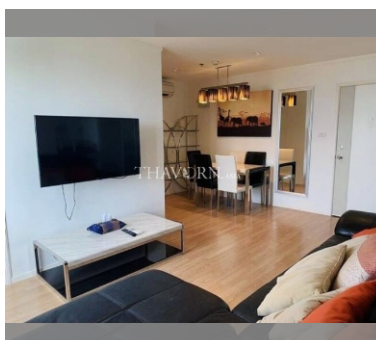

Condo for sale 1 bedroom 52 m² in Lumpini Ville Naklua - Wongamat, Pattaya

฿ 3,450,000

UNIT PARAMETERS:

UID	FS-240225
quota	foreign quota
type	1 bedroom
size	52m²
floor	30
view	sea view
quality	not chosen
transfer fee payer	Seller 50/ Buyer 50

PROJECT PARAMETERS:

district	Wongamat
buildings	3
floors	30
built in	2014
maintenance	฿ 15,600/year

FACILITIES:

General information: highrise, multy-level parking, covered parking.

Swimming pool: swimming pool.

Chill zone: chill zone, garden.

Health zone: gym.

Other: reception, lobby, clubhouse, kids playgarden, CCTV, security, laundry.