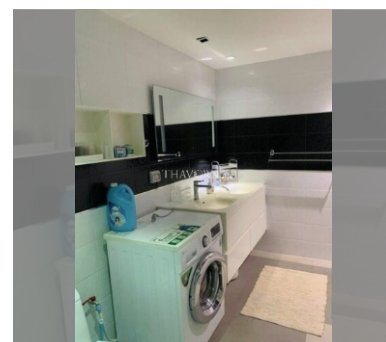

Condo for sale 1 bedroom 52 m² in Lumpini Ville Naklua - Wongamat, Pattaya

฿ 3,520,000

UNIT PARAMETERS:

UID	FS-240225
quota	foreign quota
type	1 bedroom
size	52m²
floor	30
view	sea view
quality	not chosen
transfer fee payer	Seller 50/ Buyer 50

PROJECT PARAMETERS:

district	Wongamat
buildings	3
floors	30
built in	2014
maintenance	฿ 15,600/year

FACILITIES:

General information: highrise, multy-level parking, covered parking.

Swimming pool: swimming pool.

Chill zone: chill zone, garden.

Health zone: gym.

Other: reception, lobby, clubhouse, kids playgarden, CCTV, security, laundry.