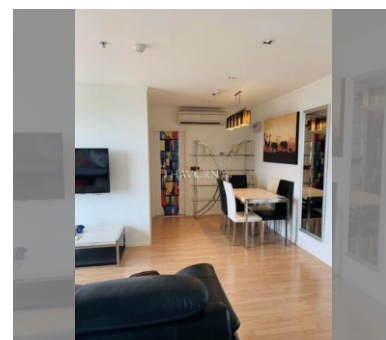

Condo for sale 1 bedroom 52 m² in Lumpini Ville Naklua - Wongamat, Pattaya

฿ 3,450,000

UNIT PARAMETERS:

UID	FS-240225
quota	foreign quota
type	1 bedroom
size	52m²
floor	30
view	sea view
quality	not chosen
transfer fee payer	Seller 50/ Buyer 50

PROJECT PARAMETERS:

district	Wongamat
buildings	3
floors	30
built in	2014
maintenance	฿ 15,600/year

FACILITIES:

General information: highrise, multy-level parking, covered parking.

Swimming pool: swimming pool.

Chill zone: chill zone, garden.

Health zone: gym.

Other: reception, lobby, clubhouse, kids playgarden, CCTV, security, laundry.