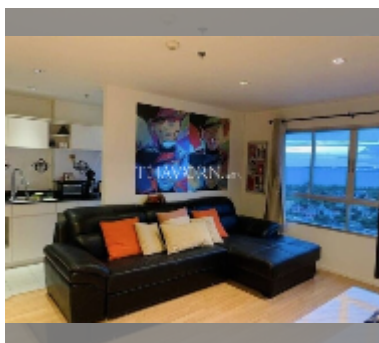

Condo for sale 1 bedroom 52 m² in Lumpini Ville Naklua - Wongamat, Pattaya

฿ 3,450,000

UNIT PARAMETERS:

UID	FS-240225
quota	foreign quota
type	1 bedroom
size	52m²
floor	30
view	sea view

PROJECT PARAMETERS:

district	Wongamat
buildings	3
floors	30
built in	2014
maintenance	฿ 15,600/year

FACILITIES:

General information: highrise, multy-level parking, covered parking.

Swimming pool: swimming pool.

Chill zone: chill zone, garden.

Health zone: gym.

Other: reception, lobby, clubhouse, kids playgarden, CCTV, security, laundry.