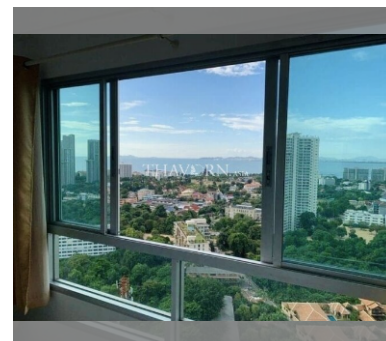

Condo for sale 1 bedroom 52 m² in Lumpini Ville Naklua - Wongamat, Pattaya

฿ 3,450,000

UNIT PARAMETERS:

UID	FS-240225
quota	foreign quota
type	1 bedroom
size	52m ²
floor	30
view	sea view
quality	not chosen
transfer fee payer	Seller 50/ Buyer 50

Chill zone: chill zone, garden.

Health zone: gym.

Other: reception, lobby, clubhouse, kids playgarden, CCTV, security, laundry.

details