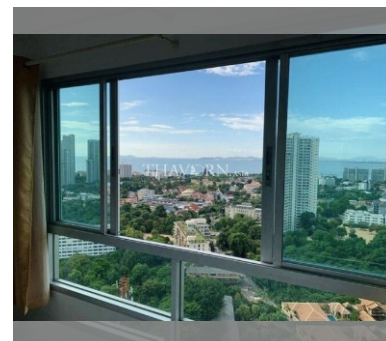

Condo for sale 1 bedroom 52 m² in Lumpini Ville Naklua - Wongamat, Pattaya

฿ 3,520,000

UNIT PARAMETERS:

UID	FS-240225
quota	foreign quota
type	1 bedroom
size	52m ²
floor	30
view	sea view
quality	not chosen
transfer fee payer	Seller 50/ Buyer 50

Chill zone: chill zone, garden.

Health zone: gym.

Other: reception, lobby, clubhouse, kids playgarden, CCTV, security, laundry.

details