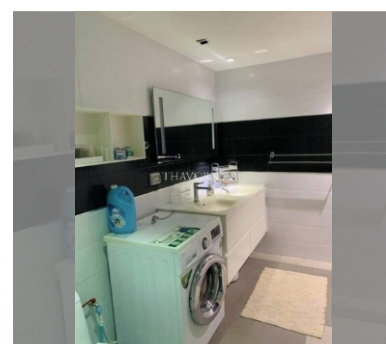

Condo for sale 1 bedroom 52 m² in Lumpini Ville Naklua - Wongamat, Pattaya

฿ 3,450,000

UNIT PARAMETERS:

UID	FS-240225
quota	foreign quota
type	1 bedroom
size	52m²
floor	30
view	sea view
quality	not chosen
transfer fee payer	Seller 50/ Buyer 50

PROJECT PARAMETERS:

district	Wongamat
buildings	3
floors	30
built in	2014
maintenance	฿ 15,600/year

FACILITIES:

General information: highrise, multy-level parking, covered parking.

Swimming pool: swimming pool.

Chill zone: chill zone, garden.

Health zone: gym.

Other: reception, lobby, clubhouse, kids playgarden, CCTV, security, laundry.