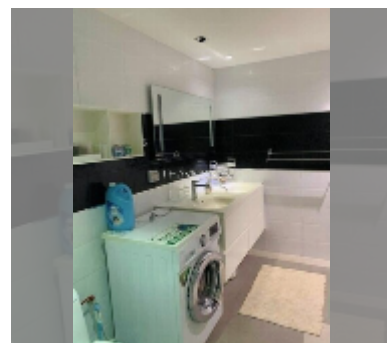

district	Wongamat
buildings	3
floors	30
built in	2014
maintenance	฿ 15,600/year

FACILITIES:

General information: highrise, multy-level parking, covered parking.

Swimming pool: swimming pool.

Chill zone: chill zone, garden.

Health zone: gym.

Other: reception, lobby, clubhouse, kids playgarden, CCTV, security, laundry.

[details](#)