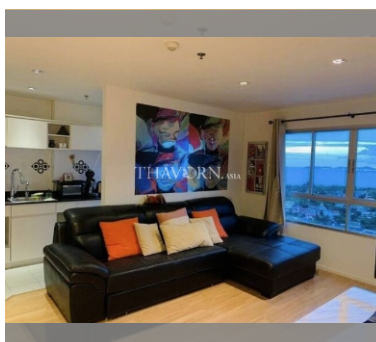

Condo for sale 1 bedroom 52 m² in Lumpini Ville Naklua - Wongamat, Pattaya

฿ 3,450,000

UNIT PARAMETERS:

UID	FS-240225
quota	foreign quota
type	1 bedroom
size	52m²
floor	30
view	sea view
quality	not chosen
transfer fee payer	Seller 50/ Buyer 50

PROJECT PARAMETERS:

district	Wongamat
buildings	3
floors	30
built in	2014
maintenance	฿ 15,600/year

FACILITIES:

General information: highrise, multy-level parking, covered parking.

Swimming pool: swimming pool.

Chill zone: chill zone, garden.

Health zone: gym.

Other: reception, lobby, clubhouse, kids playgarden, CCTV, security, laundry.