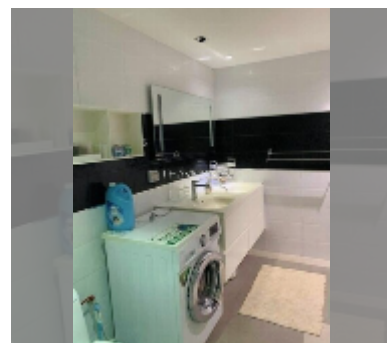

Condo for sale 1 bedroom 52 m² in Lumpini Ville Naklua - Wongamat, Pattaya

฿ 3,450,000

UNIT PARAMETERS:

UID	FS-240225
quota	foreign quota
type	1 bedroom
size	52m²
floor	30
view	sea view

PROJECT PARAMETERS:

district	Wongamat
buildings	3
floors	30
built in	2014
maintenance	฿ 15,600/year

FACILITIES:

General information: highrise, multy-level parking, covered parking.

Swimming pool: swimming pool.

Chill zone: chill zone, garden.

Health zone: gym.

Other: reception, lobby, clubhouse, kids playgarden, CCTV, security, laundry.