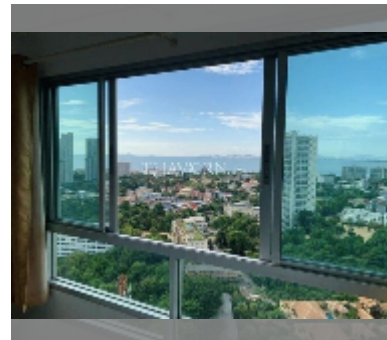

Condo for sale 1 bedroom 52 m² in Lumpini Ville Naklua - Wongamat, Pattaya

฿ 3,450,000

UNIT PARAMETERS:

UID	FS-240225
quota	foreign quota
type	1 bedroom
size	52m²
floor	30
view	sea view

PROJECT PARAMETERS:

district	Wongamat
buildings	3
floors	30
built in	2014
maintenance	฿ 15,600/year

FACILITIES:

General information: highrise, multy-level parking, covered parking.

Swimming pool: swimming pool.

Chill zone: chill zone, garden.

Health zone: gym.

Other: reception, lobby, clubhouse, kids playgarden, CCTV, security, laundry.