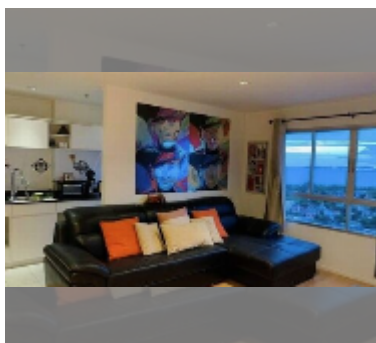

Condo for sale 1 bedroom 52 m² in Lumpini Ville Naklua - Wongamat, Pattaya

฿ 3,350,000

UNIT PARAMETERS:

UID	FS-240225
quota	foreign quota
type	1 bedroom
size	52m²
floor	30
view	sea view

PROJECT PARAMETERS:

district	Wongamat
buildings	3
floors	30
built in	2014
maintenance	฿ 15,600/year

FACILITIES:

General information: highrise, multy-level parking, covered parking.

Swimming pool: swimming pool.

Chill zone: chill zone, garden.

Health zone: gym.

Other: reception, lobby, clubhouse, kids playgarden, CCTV, security, laundry.