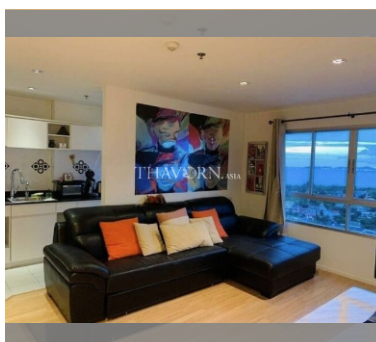

Condo for sale 1 bedroom 52 m² in Lumpini Ville Naklua - Wongamat, Pattaya

฿ 3,520,000

UNIT PARAMETERS:

UID	FS-240225
quota	foreign quota
type	1 bedroom
size	52m²
floor	30
view	sea view
quality	not chosen
transfer fee payer	Seller 50/ Buyer 50

PROJECT PARAMETERS:

district	Wongamat
buildings	3
floors	30
built in	2014
maintenance	฿ 15,600/year

FACILITIES:

General information: highrise, multy-level parking, covered parking.

Swimming pool: swimming pool.

Chill zone: chill zone, garden.

Health zone: gym.

Other: reception, lobby, clubhouse, kids playgarden, CCTV, security, laundry.