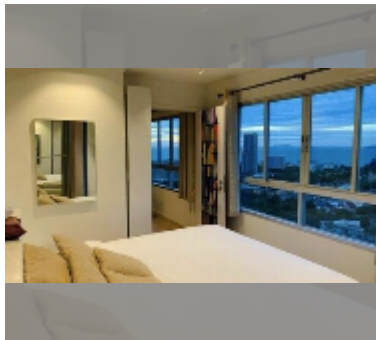

Condo for sale 1 bedroom 52 m² in Lumpini Ville Naklua - Wongamat, Pattaya

฿ 3,350,000

UNIT PARAMETERS:

UID	FS-240225
quota	foreign quota
type	1 bedroom
size	52m²
floor	30
view	sea view

PROJECT PARAMETERS:

district	Wongamat
buildings	3
floors	30
built in	2014
maintenance	฿ 15,600/year

FACILITIES:

General information: highrise, multy-level parking, covered parking.

Swimming pool: swimming pool.

Chill zone: chill zone, garden.

Health zone: gym.

Other: reception, lobby, clubhouse, kids playgarden, CCTV, security, laundry.