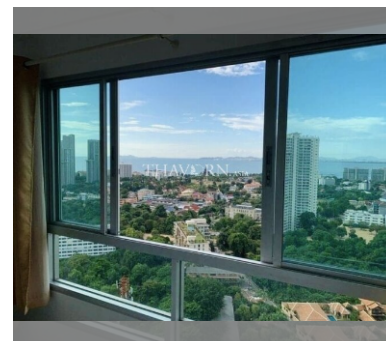

Condo for sale 1 bedroom 52 m² in Lumpini Ville Naklua - Wongamat, Pattaya

฿ 3,450,000

UNIT PARAMETERS:

UID	FS-240225
quota	foreign quota
type	1 bedroom
size	52m²
floor	30
view	sea view
quality	not chosen
transfer fee payer	Seller 50/ Buyer 50

PROJECT PARAMETERS:

district	Wongamat
buildings	3
floors	30
built in	2014
maintenance	฿ 15,600/year

FACILITIES:

General information: highrise, multy-level parking, covered parking.

Swimming pool: swimming pool.

Chill zone: chill zone, garden.

Health zone: gym.

Other: reception, lobby, clubhouse, kids playgarden, CCTV, security, laundry.