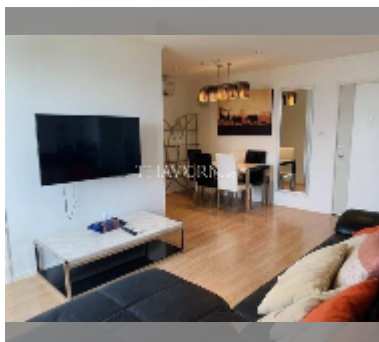

Condo for sale 1 bedroom 52 m² in Lumpini Ville Naklua - Wongamat, Pattaya

฿ 3,450,000

UNIT PARAMETERS:

UID	FS-240225
quota	foreign quota
type	1 bedroom
size	52m²
floor	30
view	sea view

PROJECT PARAMETERS:

district	Wongamat
buildings	3
floors	30
built in	2014
maintenance	฿ 15,600/year

FACILITIES:

General information: highrise, multy-level parking, covered parking.

Swimming pool: swimming pool.

Chill zone: chill zone, garden.

Health zone: gym.

Other: reception, lobby, clubhouse, kids playgarden, CCTV, security, laundry.