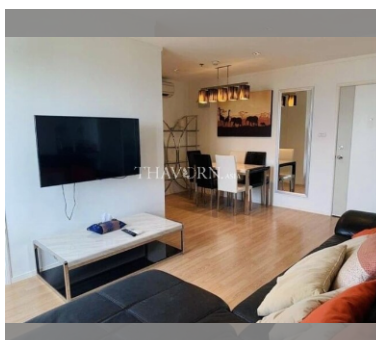

Condo for sale 1 bedroom 52 m² in Lumpini Ville Naklua - Wongamat, Pattaya

฿ 3,520,000

UNIT PARAMETERS:

UID	FS-240225
quota	foreign quota
type	1 bedroom
size	52m²
floor	30
view	sea view
quality	not chosen
transfer fee payer	Seller 50/ Buyer 50

PROJECT PARAMETERS:

district	Wongamat
buildings	3
floors	30
built in	2014
maintenance	฿ 15,600/year

FACILITIES:

General information: highrise, multy-level parking, covered parking.

Swimming pool: swimming pool.

Chill zone: chill zone, garden.

Health zone: gym.

Other: reception, lobby, clubhouse, kids playgarden, CCTV, security, laundry.