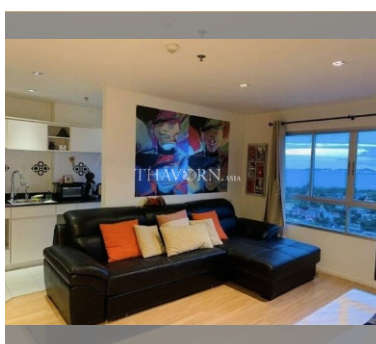

Condo for sale 1 bedroom 52 m² in Lumpini Ville Naklua - Wongamat, Pattaya

฿ 3,450,000

UNIT PARAMETERS:

UID	FS-240225
quota	foreign quota
type	1 bedroom
size	52m²
floor	30
view	sea view
quality	not chosen
transfer fee payer	Seller 50/ Buyer 50

PROJECT PARAMETERS:

district	Wongamat
buildings	3
floors	30
built in	2014
maintenance	฿ 15,600/year

FACILITIES:

General information: highrise, multy-level parking, covered parking.

Swimming pool: swimming pool.

Chill zone: chill zone, garden.

Health zone: gym.

Other: reception, lobby, clubhouse, kids playgarden, CCTV, security, laundry.