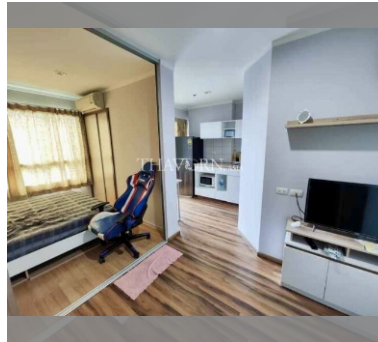

Condo for sale 1 bedroom 26 m² in Lumpini Ville Naklua - Wongamat, Pattaya

฿ 1,580,000

UNIT PARAMETERS:

UID	FS-240224
quota	foreign quota
type	1 bedroom
size	26m²
floor	9
view	city view
quality	not chosen
transfer fee payer	Seller 50/ Buyer 50

PROJECT PARAMETERS:

district	Wongamat
buildings	3
floors	30
built in	2014
maintenance	฿ 7,800/year

FACILITIES:

General information: highrise, multy-level parking, covered parking.

Swimming pool: swimming pool.

Chill zone: chill zone, garden.

Health zone: gym.

Other: reception, lobby, clubhouse, kids playgarden, CCTV, security, laundry.