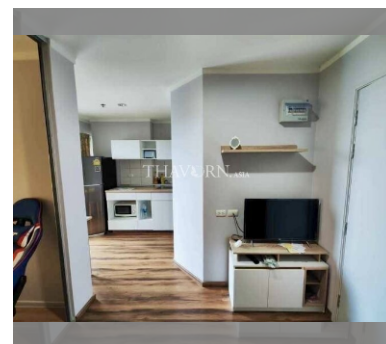

Condo for sale 1 bedroom 26 m² in Lumpini Ville Naklua - Wongamat, Pattaya

Welcome to your dream home in the heart of Pattaya! This charming 1-bedroom flat in the prestigious Lumpini Ville Naklua - Wongamat is now available for just 1,580,000. Situated on the 9th floor of a 30-story building, this cozy 26 m² apartment offers stunning views and a comfortable living space. Fully furnished and ready for you to move in, it provides all the essentials for modern living in a prime location. Located in the vibrant Wongamat area, you'll be close to everything Pattaya has to offer. Whether you're looking for a permanent residence or a vacation getaway, this property is perfect for foreigners, with ownership available under the foreign quota. Don't miss out on this fantastic opportunity to own a piece of paradise in Lu...

฿ 1,580,000

UNIT PARAMETERS:

UID	FS-240224
quota	foreign quota
type	1 bedroom
size	26m²
floor	9
view	city view
quality	not chosen
transfer cost	
transfer fee payer	Seller 50/ Buyer 50
additional cost	

PROJECT PARAMETERS:

district	Wongamat
buildings	3
floors	30
built in	2014
maintenance	฿ 7,800/year

FACILITIES:

General information: highrise, multy-level parking, covered parking.

Swimming pool: swimming pool.

Chill zone: chill zone, garden.

Health zone: gym.

Other: reception, lobby, clubhouse, kids playgarden, CCTV, security, laundry.