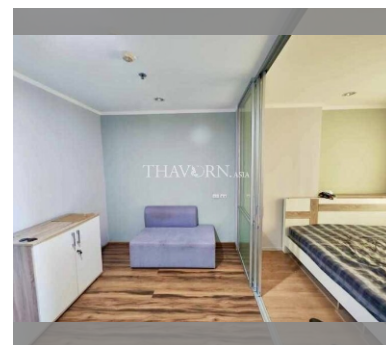

Condo for sale 1 bedroom 26 m² in Lumpini Ville Naklua - Wongamat, Pattaya

Welcome to your dream home in the heart of Pattaya! This charming 1-bedroom flat in the prestigious Lumpini Ville Naklua - Wongamat is now available for just 1,580,000. Situated on the 9th floor of a 30-story building, this cozy 26 m² apartment offers stunning views and a comfortable living space. Fully furnished and ready for you to move in, it provides all the essentials for modern living in a prime location. Located in the vibrant Wongamat area, you'll be close to everything Pattaya has to offer. Whether you're looking for a permanent residence or a vacation getaway, this property is perfect for foreigners, with ownership available under the foreign quota. Don't miss out on this fantastic opportunity to own a piece of paradise in Lu...

฿ 1,580,000

UNIT PARAMETERS:

UID	FS-240224
quota	foreign quota
type	1 bedroom
size	26m²
floor	9
view	city view
quality	not chosen
transfer cost	
transfer fee payer	Seller 50/ Buyer 50
additional cost	

PROJECT PARAMETERS:

district	Wongamat
buildings	3
floors	30
built in	2014
maintenance	฿ 7,800/year

FACILITIES:

General information: highrise, multy-level parking, covered parking.

Swimming pool: swimming pool.

Chill zone: chill zone, garden.

Health zone: gym.

Other: reception, lobby, clubhouse, kids playgarden, CCTV, security, laundry.