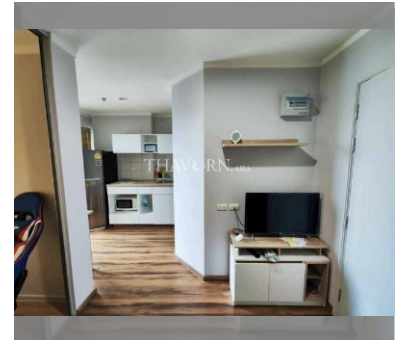

Condo for sale 1 bedroom 26 m² in Lumpini Ville Naklua - Wongamat, Pattaya

฿ 1,580,000

UNIT PARAMETERS:

UID	FS-240224
quota	foreign quota
type	1 bedroom
size	26m²
floor	9
view	city view
quality	not chosen
transfer fee payer	Seller 50/ Buyer 50

PROJECT PARAMETERS:

district	Wongamat
buildings	3
floors	30
built in	2014
maintenance	฿ 7,800/year

FACILITIES:

General information: highrise, multy-level parking, covered parking.

Swimming pool: swimming pool.

Chill zone: chill zone, garden.

Health zone: gym.

Other: reception, lobby, clubhouse, kids playgarden, CCTV, security, laundry.