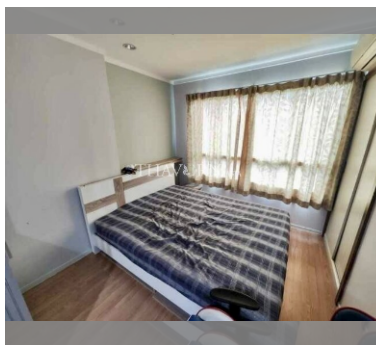

Condo for sale 1 bedroom 26 m² in Lumpini Ville Naklua - Wongamat, Pattaya

Welcome to your dream home in the heart of Pattaya! This charming 1-bedroom flat in the prestigious Lumpini Ville Naklua - Wongamat is now available for just 1,580,000. Situated on the 9th floor of a 30-story building, this cozy 26 m² apartment offers stunning views and a comfortable living space. Fully furnished and ready for you to move in, it provides all the essentials for modern living in a prime location. Located in the vibrant Wongamat area, you'll be close to everything Pattaya has to offer. Whether you're looking for a permanent residence or a vacation getaway, this property is perfect for foreigners, with ownership available under the foreign quota. Don't miss out on this fantastic opportunity to own a piece of paradise in Lu...

฿ 1,580,000

UNIT PARAMETERS:

UID	FS-240224
quota	foreign quota
type	1 bedroom
size	26m²
floor	9
view	city view
quality	not chosen
transfer cost	
transfer fee payer	Seller 50/ Buyer 50
additional cost	

PROJECT PARAMETERS:

district	Wongamat
buildings	3
floors	30
built in	2014
maintenance	฿ 7,800/year

FACILITIES:

General information: highrise, multy-level parking, covered parking.

Swimming pool: swimming pool.

Chill zone: chill zone, garden.

Health zone: gym.

Other: reception, lobby, clubhouse, kids playgarden, CCTV, security, laundry.