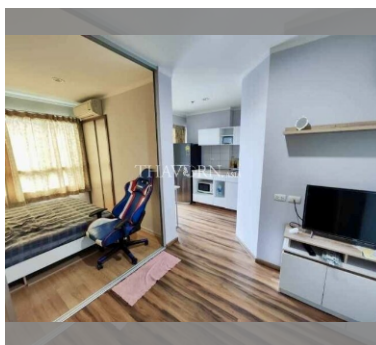

Condo for sale 1 bedroom 26 m² in Lumpini Ville Naklua - Wongamat, Pattaya

Welcome to your dream home in the heart of Pattaya! This charming 1-bedroom flat in the prestigious Lumpini Ville Naklua - Wongamat is now available for just 1,580,000. Situated on the 9th floor of a 30-story building, this cozy 26 m² apartment offers stunning views and a comfortable living space. Fully furnished and ready for you to move in, it provides all the essentials for modern living in a prime location. Located in the vibrant Wongamat area, you'll be close to everything Pattaya has to offer. Whether you're looking for a permanent residence or a vacation getaway, this property is perfect for foreigners, with ownership available under the foreign quota. Don't miss out on this fantastic opportunity to own a piece of paradise in Lu...

฿ 1,580,000

UNIT PARAMETERS:

UID	FS-240224
quota	foreign quota
type	1 bedroom
size	26m²
floor	9
view	city view
quality	not chosen
transfer cost	
transfer fee payer	Seller 50/ Buyer 50
additional cost	

PROJECT PARAMETERS:

district	Wongamat
buildings	3
floors	30
built in	2014
maintenance	฿ 7,800/year

FACILITIES:

General information: highrise, multy-level parking, covered parking.

Swimming pool: swimming pool.

Chill zone: chill zone, garden.

Health zone: gym.

Other: reception, lobby, clubhouse, kids playgarden, CCTV, security, laundry.