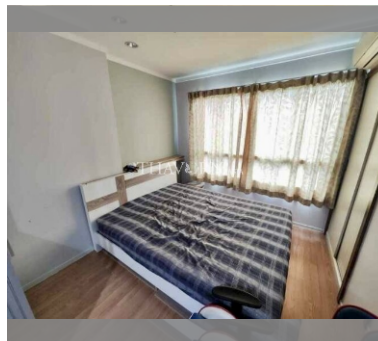

Condo for sale 1 bedroom 26 m² in Lumpini Ville Naklua - Wongamat, Pattaya

฿ 1,580,000

UNIT PARAMETERS:

UID	FS-240224
quota	foreign quota
type	1 bedroom
size	26m²
floor	9
view	city view
quality	not chosen
transfer fee payer	Seller 50/ Buyer 50

PROJECT PARAMETERS:

district	Wongamat
buildings	3
floors	30
built in	2014
maintenance	฿ 7,800/year

FACILITIES:

General information: highrise, multy-level parking, covered parking.

Swimming pool: swimming pool.

Chill zone: chill zone, garden.

Health zone: gym.

Other: reception, lobby, clubhouse, kids playgarden, CCTV, security, laundry.