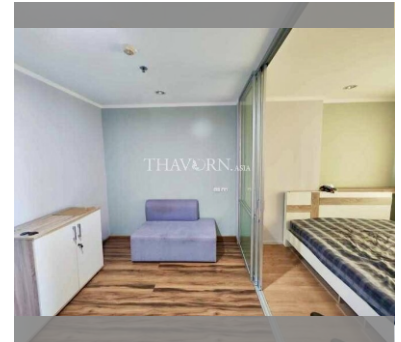

Condo for sale 1 bedroom 26 m² in Lumpini Ville Naklua - Wongamat, Pattaya

฿ 1,580,000

UNIT PARAMETERS:

UID	FS-240224
quota	foreign quota
type	1 bedroom
size	26m²
floor	9
view	city view
quality	not chosen
transfer fee payer	Seller 50/ Buyer 50

PROJECT PARAMETERS:

district	Wongamat
buildings	3
floors	30
built in	2014
maintenance	฿ 7,800/year

FACILITIES:

General information: highrise, multy-level parking, covered parking.

Swimming pool: swimming pool.

Chill zone: chill zone, garden.

Health zone: gym.

Other: reception, lobby, clubhouse, kids playgarden, CCTV, security, laundry.