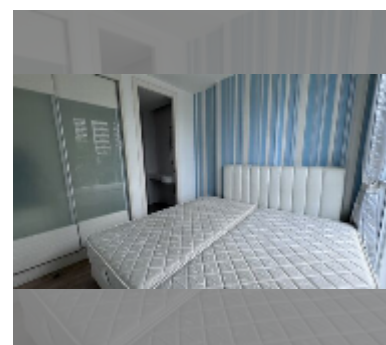

Condo for sale 1 bedroom 28 m² in Neo Sea View, Pattaya

฿ 1,300,000

UNIT PARAMETERS:

UID	FS-240222
quota	thai quota
type	1 bedroom
size	28m²
floor	4
view	partial sea view
quality	excellent
equipment: furniture, kitchen appliances	
online viewing	yes

PROJECT PARAMETERS:

district	Na Jomtien
buildings	4
floors	8
built in	2014

FACILITIES:

General information: boutique, meters to beach: 50, minutes to beach: 1, shuttle bus, covered parking.

Swimming pool: rooftop pool, sunbathing area.

Health zone: gym.

Other: reception, CCTV, security, room service.