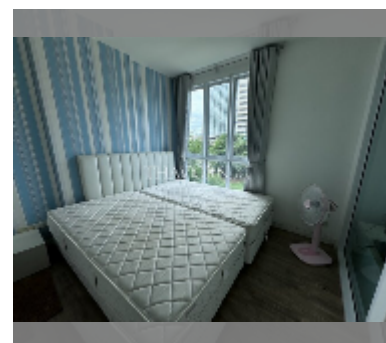

Condo for sale 1 bedroom 28 m² in Neo Sea View, Pattaya

฿ 1,300,000

UNIT PARAMETERS:

UID	FS-240222
quota	thai quota
type	1 bedroom
size	28m²
floor	4
view	partial sea view
quality	excellent
equipment: furniture, kitchen appliances	
online viewing	yes

PROJECT PARAMETERS:

district	Na Jomtien
buildings	4
floors	8
built in	2014

FACILITIES:

General information: boutique, meters to beach: 50, minutes to beach: 1, shuttle bus, covered parking.

Swimming pool: rooftop pool, sunbathing area.

Health zone: gym.

Other: reception, CCTV, security, room service.