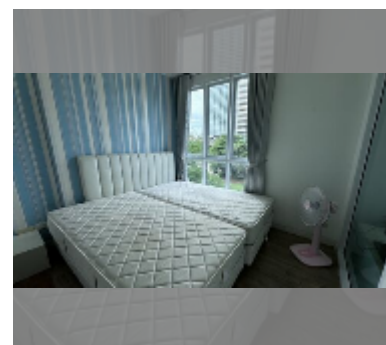

Condo for sale 1 bedroom 28 m² in Neo Sea View, Pattaya

฿ 1,300,000

UNIT PARAMETERS:

UID	FS-240222
quota	thai quota
type	1 bedroom
size	28m²
floor	4
view	partial sea view
quality	excellent
equipment: furniture, kitchen appliances	
online viewing	yes

PROJECT PARAMETERS:

district	Na Jomtien
buildings	4
floors	8
built in	2014

FACILITIES:

General information: boutique, meters to beach: 50, minutes to beach: 1, shuttle bus, covered parking.

Swimming pool: rooftop pool, sunbathing area.

Health zone: gym.

Other: reception, CCTV, security, room service.