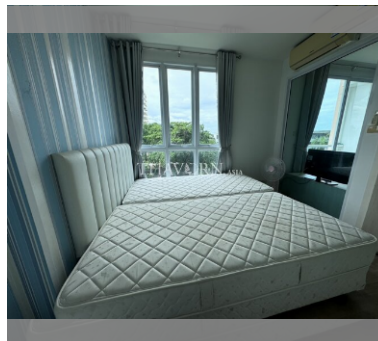

Condo for sale 1 bedroom 28 m² in Neo Sea View, Pattaya

฿ 1,600,000

UNIT PARAMETERS:

UID	FS-240222
quota	thai quota
type	1 bedroom
size	28m²
floor	4
view	partial sea view
quality	excellent
equipment	furniture, kitchen appliances
transfer fee payer	50/50

PROJECT PARAMETERS:

district	Na Jomtien
buildings	4
floors	8
built in	2014

FACILITIES:

General information: boutique, meters to beach: 50, minutes to beach: 1, shuttle bus, covered parking.

Swimming pool: rooftop pool, sunbathing area.

Health zone: gym.

Other: reception, CCTV, security, room service.