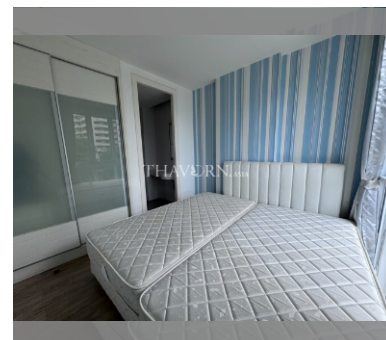

Condo for sale 1 bedroom 28 m² in Neo Sea View, Pattaya

฿ 1,600,000

UNIT PARAMETERS:

UID	FS-240222
quota	thai quota
type	1 bedroom
size	28m²
floor	4
view	partial sea view
quality	excellent
equipment	furniture, kitchen appliances
transfer fee payer	50/50

PROJECT PARAMETERS:

district	Na Jomtien
buildings	4
floors	8
built in	2014

FACILITIES:

General information: boutique, meters to beach: 50, minutes to beach: 1, shuttle bus, covered parking.

Swimming pool: rooftop pool, sunbathing area.

Health zone: gym.

Other: reception, CCTV, security, room service.