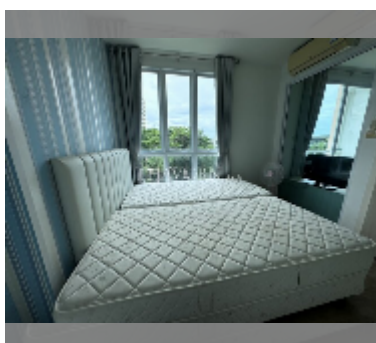

Condo for sale 1 bedroom 28 m² in Neo Sea View, Pattaya

฿ 1,300,000

UNIT PARAMETERS:

UID	FS-240222
quota	thai quota
type	1 bedroom
size	28m²
floor	4
view	partial sea view
quality	excellent
equipment: furniture, kitchen appliances	
online viewing	yes

PROJECT PARAMETERS:

district	Na Jomtien
buildings	4
floors	8
built in	2014

FACILITIES:

General information: boutique, meters to beach: 50, minutes to beach: 1, shuttle bus, covered parking.

Swimming pool: rooftop pool, sunbathing area.

Health zone: gym.

Other: reception, CCTV, security, room service.