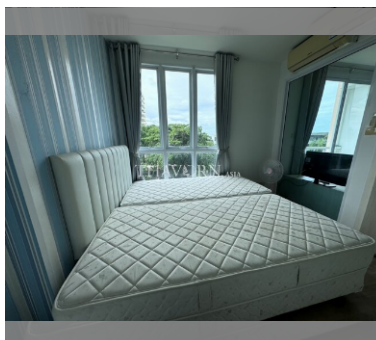

Condo for sale 1 bedroom 28 m² in Neo Sea View, Pattaya

฿ 1,600,000

UNIT PARAMETERS:

UID	FS-240222
quota	thai quota
type	1 bedroom
size	28m²
floor	4
view	partial sea view
quality	excellent
equipment	furniture, kitchen appliances
transfer fee payer	50/50

PROJECT PARAMETERS:

district	Na Jomtien
buildings	4
floors	8
built in	2014

FACILITIES:

General information: boutique, meters to beach: 50, minutes to beach: 1, shuttle bus, covered parking.

Swimming pool: rooftop pool, sunbathing area.

Health zone: gym.

Other: reception, CCTV, security, room service.