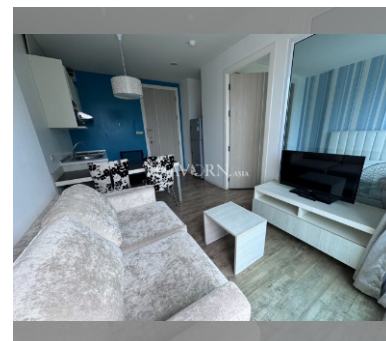

Condo for sale 1 bedroom 28 m² in Neo Sea View, Pattaya

฿ 1,600,000

UNIT PARAMETERS:

UID	FS-240222
quota	thai quota
type	1 bedroom
size	28m²
floor	4
view	partial sea view
quality	excellent
equipment	furniture, kitchen appliances
transfer fee payer	50/50

PROJECT PARAMETERS:

district	Na Jomtien
buildings	4
floors	8
built in	2014

FACILITIES:

General information: boutique, meters to beach: 50, minutes to beach: 1, shuttle bus, covered parking.

Swimming pool: rooftop pool, sunbathing area.

Health zone: gym.

Other: reception, CCTV, security, room service.