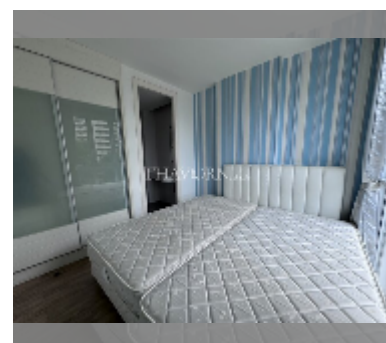

Condo for sale 1 bedroom 28 m² in Neo Sea View, Pattaya

฿ 1,300,000

UNIT PARAMETERS:

UID	FS-240222
quota	thai quota
type	1 bedroom
size	28m²
floor	4
view	partial sea view
quality	excellent
equipment: furniture, kitchen appliances	
online viewing	yes

PROJECT PARAMETERS:

district	Na Jomtien
buildings	4
floors	8
built in	2014

FACILITIES:

General information: boutique, meters to beach: 50, minutes to beach: 1, shuttle bus, covered parking.

Swimming pool: rooftop pool, sunbathing area.

Health zone: gym.

Other: reception, CCTV, security, room service.