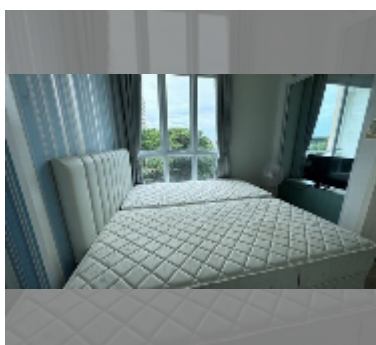

Condo for sale 1 bedroom 28 m² in Neo Sea View, Pattaya

฿ 1,300,000

UNIT PARAMETERS:

UID	FS-240222
quota	thai quota
type	1 bedroom
size	28m²
floor	4
view	partial sea view
quality	excellent
equipment: furniture, kitchen appliances	
online viewing	yes

PROJECT PARAMETERS:

district	Na Jomtien
buildings	4
floors	8
built in	2014

FACILITIES:

General information: boutique, meters to beach: 50, minutes to beach: 1, shuttle bus, covered parking.

Swimming pool: rooftop pool, sunbathing area.

Health zone: gym.

Other: reception, CCTV, security, room service.