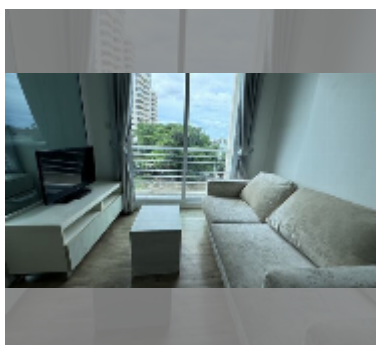

Condo for sale 1 bedroom 28 m² in Neo Sea View, Pattaya

฿ 1,300,000

UNIT PARAMETERS:

UID	FS-240222
quota	thai quota
type	1 bedroom
size	28m²
floor	4
view	partial sea view
quality	excellent
equipment: furniture, kitchen appliances	
online viewing	yes

PROJECT PARAMETERS:

district	Na Jomtien
buildings	4
floors	8
built in	2014

FACILITIES:

General information: boutique, meters to beach: 50, minutes to beach: 1, shuttle bus, covered parking.

Swimming pool: rooftop pool, sunbathing area.

Health zone: gym.

Other: reception, CCTV, security, room service.