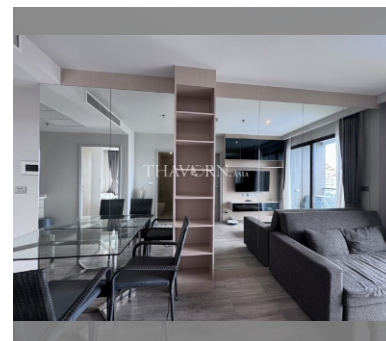

Condo for sale 2 bedroom 47.66 m² in Aeras, Pattaya

฿ 5,500,000

UNIT PARAMETERS:

UID	FS-240221
quota	thai quota
type	2 bedroom
size	47.66m²
floor	6
view	sea view
quality	excellent
equipment	furniture, kitchen appliances
online viewing	on
transfer fee payer	50/50

PROJECT PARAMETERS:

district	Jomtien
buildings	2
floors	38
built in	2017
maintenance	฿ 22,877/year

FACILITIES:

General information: highrise, underground parking.

Swimming pool: swimming pool, rooftop pool.

Chill zone: chill zone, garden, rooftop chillout.

Health zone: gym.

Other: lobby, clubhouse, games room, kids playgarden, CCTV, security, minimart.