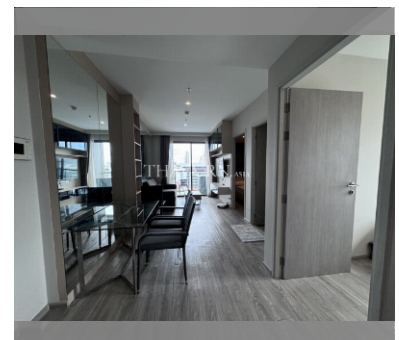

Condo for sale 2 bedroom 47.66 m² in Aeras, Pattaya

฿ 5,500,000

UNIT PARAMETERS:

UID	FS-240221
quota	thai quota
type	2 bedroom
size	47.66m²
floor	6
view	sea view
quality	excellent
equipment	furniture, kitchen appliances
online viewing	on
transfer fee payer	50/50

PROJECT PARAMETERS:

district	Jomtien
buildings	2
floors	38
built in	2017
maintenance	฿ 22,877/year

FACILITIES:

General information: highrise, underground parking.

Swimming pool: swimming pool, rooftop pool.

Chill zone: chill zone, garden, rooftop chillout.

Health zone: gym.

Other: lobby, clubhouse, games room, kids playgarden, CCTV, security, minimart.