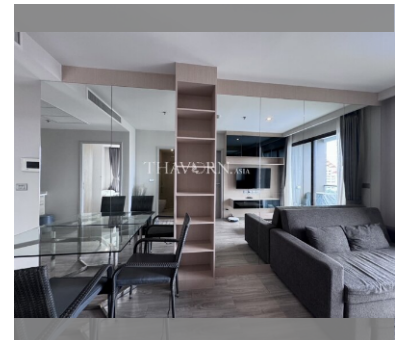

Condo for sale 2 bedroom 47.66 m² in Aeras, Pattaya

฿ 5,500,000

UNIT PARAMETERS:

UID	FS-240221
quota	thai quota
type	2 bedroom
size	47.66m²
floor	6
view	sea view
quality	excellent
equipment	furniture, kitchen appliances
online viewing	on
transfer fee payer	50/50

PROJECT PARAMETERS:

district	Jomtien
buildings	2
floors	38
built in	2017
maintenance	฿ 22,877/year

FACILITIES:

General information: highrise, underground parking.

Swimming pool: swimming pool, rooftop pool.

Chill zone: chill zone, garden, rooftop chillout.

Health zone: gym.

Other: lobby, clubhouse, games room, kids playgarden, CCTV, security, minimart.