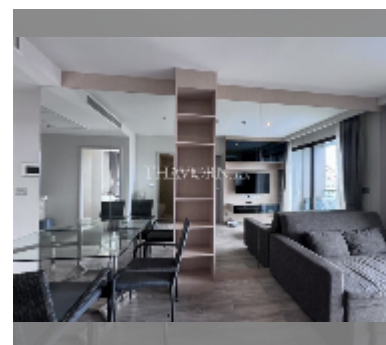

Condo for sale 2 bedroom 47.66 m² in Aeras, Pattaya

฿ 5,000,000

UNIT PARAMETERS:

UID	FS-240221
quota	thai quota
type	2 bedroom
size	47.66m²
floor	6
view	sea view
quality	excellent
equipment: furniture, kitchen appliances	
online viewing	yes

PROJECT PARAMETERS:

district	Jomtien
buildings	2
floors	38
built in	2017
maintenance	฿ 22,877/year

FACILITIES:

General information: highrise, underground parking.

Swimming pool: swimming pool, rooftop pool.

Chill zone: chill zone, garden, rooftop chillout.

Health zone: gym.

Other: lobby, clubhouse, games room, kids playgarden, CCTV, security, minimart.