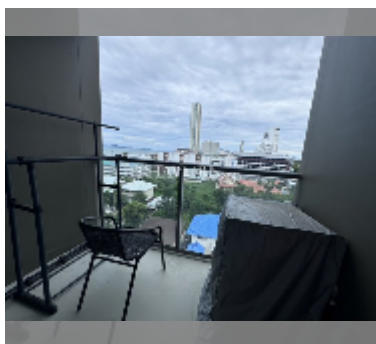

Condo for sale 2 bedroom 47.66 m² in Aeras, Pattaya

฿ 5,000,000

UNIT PARAMETERS:

UID	FS-240221
quota	thai quota
type	2 bedroom
size	47.66m ²
floor	6
view	sea view
quality	excellent
equipment: furniture, kitchen appliances	
online viewing	yes

PROJECT PARAMETERS:

district	Jomtien
buildings	2
floors	38
built in	2017
maintenance	฿ 22,877/year

FACILITIES:

General information: highrise, underground parking.

Swimming pool: swimming pool, rooftop pool.

Chill zone: chill zone, garden, rooftop chillout.

Health zone: gym.

Other: lobby, clubhouse, games room, kids playgarden, CCTV, security, minimart.

[details](#)