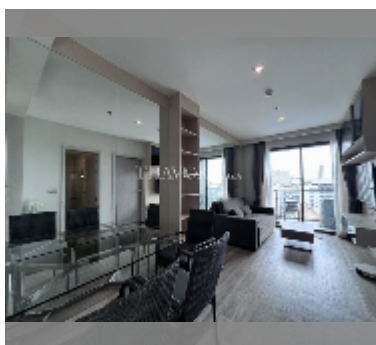

Condo for sale 2 bedroom 47.66 m² in Aeras, Pattaya

฿ 5,000,000

UNIT PARAMETERS:

UID	FS-240221
quota	thai quota
type	2 bedroom
size	47.66m²
floor	6
view	sea view
quality	excellent
equipment: furniture, kitchen appliances	
online viewing	yes

PROJECT PARAMETERS:

district	Jomtien
buildings	2
floors	38
built in	2017
maintenance	฿ 22,877/year

FACILITIES:

General information: highrise, underground parking.

Swimming pool: swimming pool, rooftop pool.

Chill zone: chill zone, garden, rooftop chillout.

Health zone: gym.

Other: lobby, clubhouse, games room, kids playgarden, CCTV, security, minimart.