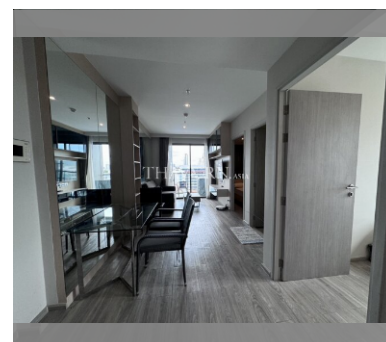

Condo for sale 2 bedroom 47.66 m² in Aeras, Pattaya

฿ 5,500,000

UNIT PARAMETERS:

UID	FS-240221
quota	thai quota
type	2 bedroom
size	47.66m²
floor	6
view	sea view
quality	excellent
equipment	furniture, kitchen appliances
online viewing	on
transfer fee payer	50/50

PROJECT PARAMETERS:

district	Jomtien
buildings	2
floors	38
built in	2017
maintenance	฿ 22,877/year

FACILITIES:

General information: highrise, underground parking.

Swimming pool: swimming pool, rooftop pool.

Chill zone: chill zone, garden, rooftop chillout.

Health zone: gym.

Other: lobby, clubhouse, games room, kids playgarden, CCTV, security, minimart.