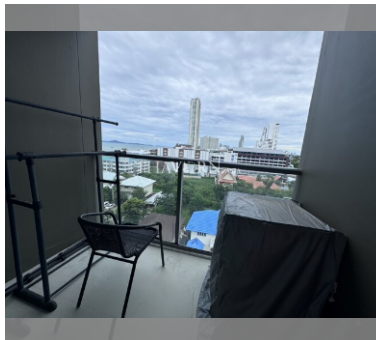

Condo for sale 2 bedroom 47.66 m² in Aeras, Pattaya

฿ 5,500,000

UNIT PARAMETERS:

UID	FS-240221
quota	thai quota
type	2 bedroom
size	47.66m²
floor	6
view	sea view
quality	excellent
equipment	furniture, kitchen appliances
online viewing	on
transfer fee payer	50/50

PROJECT PARAMETERS:

district	Jomtien
buildings	2
floors	38
built in	2017
maintenance	฿ 22,877/year

FACILITIES:

General information: highrise, underground parking.

Swimming pool: swimming pool, rooftop pool.

Chill zone: chill zone, garden, rooftop chillout.

Health zone: gym.

Other: lobby, clubhouse, games room, kids playgarden, CCTV, security, minimart.