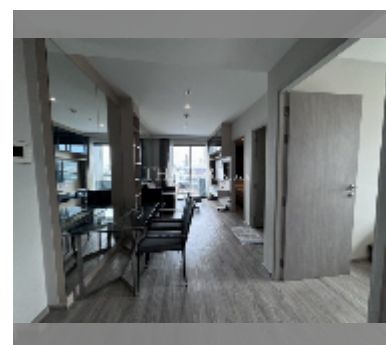

Condo for sale 2 bedroom 47.66 m² in Aeras, Pattaya

฿ 5,000,000

UNIT PARAMETERS:

UID	FS-240221
quota	thai quota
type	2 bedroom
size	47.66m²
floor	6
view	sea view
quality	excellent
equipment: furniture, kitchen appliances	
online viewing	yes

PROJECT PARAMETERS:

district	Jomtien
buildings	2
floors	38
built in	2017
maintenance	฿ 22,877/year

FACILITIES:

General information: highrise, underground parking.

Swimming pool: swimming pool, rooftop pool.

Chill zone: chill zone, garden, rooftop chillout.

Health zone: gym.

Other: lobby, clubhouse, games room, kids playgarden, CCTV, security, minimart.