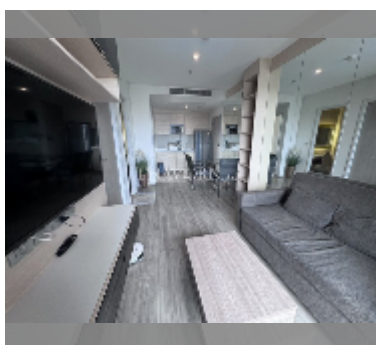

Condo for sale 2 bedroom 47.66 m² in Aeras, Pattaya

฿ 5,000,000

UNIT PARAMETERS:

UID	FS-240221
quota	thai quota
type	2 bedroom
size	47.66m²
floor	6
view	sea view
quality	excellent
equipment: furniture, kitchen appliances	
online viewing	yes

PROJECT PARAMETERS:

district	Jomtien
buildings	2
floors	38
built in	2017
maintenance	฿ 22,877/year

FACILITIES:

General information: highrise, underground parking.

Swimming pool: swimming pool, rooftop pool.

Chill zone: chill zone, garden, rooftop chillout.

Health zone: gym.

Other: lobby, clubhouse, games room, kids playgarden, CCTV, security, minimart.