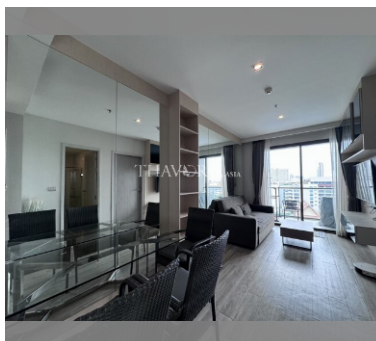

Condo for sale 2 bedroom 47.66 m² in Aeras, Pattaya

฿ 5,500,000

UNIT PARAMETERS:

UID	FS-240221
quota	thai quota
type	2 bedroom
size	47.66m²
floor	6
view	sea view
quality	excellent
equipment	furniture, kitchen appliances
online viewing	on
transfer fee payer	50/50

PROJECT PARAMETERS:

district	Jomtien
buildings	2
floors	38
built in	2017
maintenance	฿ 22,877/year

FACILITIES:

General information: highrise, underground parking.

Swimming pool: swimming pool, rooftop pool.

Chill zone: chill zone, garden, rooftop chillout.

Health zone: gym.

Other: lobby, clubhouse, games room, kids playgarden, CCTV, security, minimart.