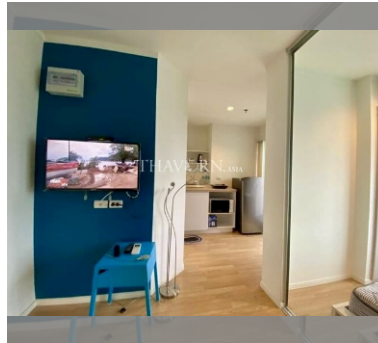

Condo for sale 1 bedroom 23 m² in Lumpini Ville Naklua - Wongamat, Pattaya

Discover the perfect urban retreat with this charming 1-bedroom apartment in the prestigious Lumpini Ville Naklua - Wongamat complex, located in the vibrant city of Pattaya. Priced at an attractive 1,480,000, this cozy 23 m² flat offers a fantastic opportunity for both investors and those seeking a new home. Situated on the 24th floor of a 30-story building, this fully furnished apartment provides stunning views and a serene living environment. The modern furniture and well-thought-out design make it move-in ready, ensuring you can settle in comfortably from day one. Located in the desirable Wongamat area, you'll be surrounded by excellent amenities and have easy access to the best that Pattaya has to offer. Whether you're looking to enj...

฿ 1,480,000

UNIT PARAMETERS:

UID	FS-240220
quota	foreign quota
type	1 bedroom
size	23m ²
floor	24
view	sea view
quality	not chosen
transfer cost	
transfer fee payer	Seller 50/ Buyer 50
additional cost	

PROJECT PARAMETERS:

Health zone: gym.

Other: reception, lobby, clubhouse, kids playgarden, CCTV, security, laundry.

details