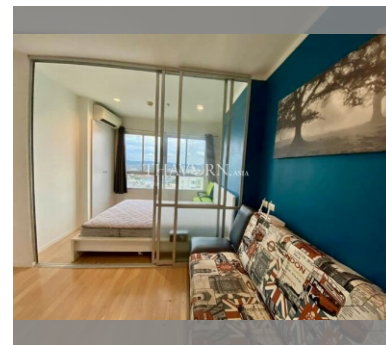

Condo for sale 1 bedroom 23 m² in Lumpini Ville Naklua - Wongamat, Pattaya

Discover the perfect urban retreat with this charming 1-bedroom apartment in the prestigious Lumpini Ville Naklua - Wongamat complex, located in the vibrant city of Pattaya. Priced at an attractive 1,480,000, this cozy 23 m² flat offers a fantastic opportunity for both investors and those seeking a new home. Situated on the 24th floor of a 30-story building, this fully furnished apartment provides stunning views and a serene living environment. The modern furniture and well-thought-out design make it move-in ready, ensuring you can settle in comfortably from day one. Located in the desirable Wongamat area, you'll be surrounded by excellent amenities and have easy access to the best that Pattaya has to offer. Whether you're looking to enj...

฿ 1,480,000

UNIT PARAMETERS:

UID	FS-240220
quota	foreign quota
type	1 bedroom
size	23m²
floor	24
view	sea view
quality	not chosen
transfer cost	
transfer fee payer	Seller 50/ Buyer 50
additional cost	

PROJECT PARAMETERS:

district	Wongamat
buildings	3
floors	30
built in	2014
maintenance	฿ 6,900/year

FACILITIES:

General information: highrise, multy-level parking, covered parking.

Swimming pool: swimming pool.

Chill zone: chill zone, garden.

Health zone: gym.

Other: reception, lobby, clubhouse, kids playgarden, CCTV, security, laundry.