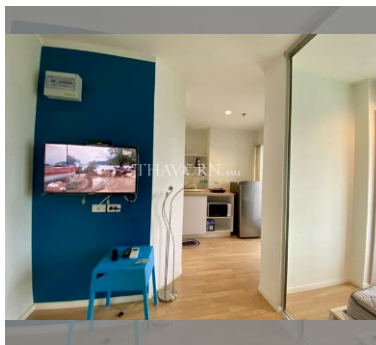

Condo for sale 1 bedroom 23 m² in Lumpini Ville Naklua - Wongamat, Pattaya

Discover the perfect urban retreat with this charming 1-bedroom apartment in the prestigious Lumpini Ville Naklua - Wongamat complex, located in the vibrant city of Pattaya. Priced at an attractive 1,480,000, this cozy 23 m² flat offers a fantastic opportunity for both investors and those seeking a new home. Situated on the 24th floor of a 30-story building, this fully furnished apartment provides stunning views and a serene living environment. The modern furniture and well-thought-out design make it move-in ready, ensuring you can settle in comfortably from day one. Located in the desirable Wongamat area, you'll be surrounded by excellent amenities and have easy access to the best that Pattaya has to offer. Whether you're looking to enj...

฿ 1,480,000

UNIT PARAMETERS:

UID	FS-240220
quota	foreign quota
type	1 bedroom
size	23m ²
floor	24
view	sea view
quality	not chosen
transfer cost	
transfer fee payer	Seller 50/ Buyer 50
additional cost	

PROJECT PARAMETERS:

Health zone: gym.

Other: reception, lobby, clubhouse, kids playgarden, CCTV, security, laundry.

details