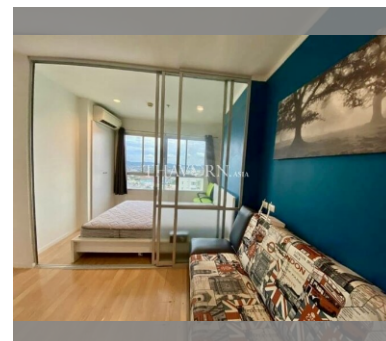

Condo for sale 1 bedroom 23 m² in Lumpini Ville Naklua - Wongamat, Pattaya

฿ 1,480,000

UNIT PARAMETERS:

UID	FS-240220
quota	foreign quota
type	1 bedroom
size	23m²
floor	24
view	sea view
quality	not chosen
transfer fee payer	Seller 50/ Buyer 50

PROJECT PARAMETERS:

district	Wongamat
buildings	3
floors	30
built in	2014
maintenance	฿ 6,900/year

FACILITIES:

General information: highrise, multy-level parking, covered parking.

Swimming pool: swimming pool.

Chill zone: chill zone, garden.

Health zone: gym.

Other: reception, lobby, clubhouse, kids playgarden, CCTV, security, laundry.