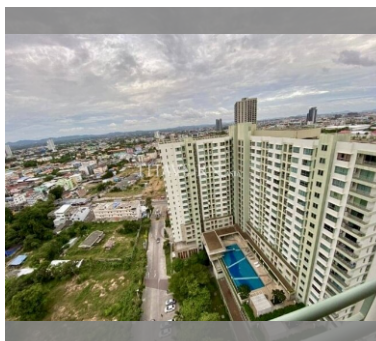

Condo for sale 1 bedroom 23 m² in Lumpini Ville Naklua - Wongamat, Pattaya

฿ 1,480,000

UNIT PARAMETERS:

UID	FS-240220
quota	foreign quota
type	1 bedroom
size	23m²
floor	24
view	sea view
quality	not chosen
transfer fee payer	Seller 50/ Buyer 50

PROJECT PARAMETERS:

district	Wongamat
buildings	3
floors	30
built in	2014
maintenance	฿ 6,900/year

FACILITIES:

General information: highrise, multy-level parking, covered parking.

Swimming pool: swimming pool.

Chill zone: chill zone, garden.

Health zone: gym.

Other: reception, lobby, clubhouse, kids playgarden, CCTV, security, laundry.