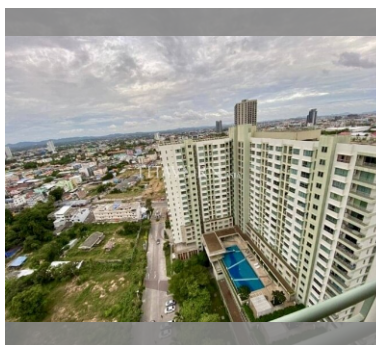

Condo for sale 1 bedroom 23 m² in Lumpini Ville Naklua - Wongamat, Pattaya

Discover the perfect urban retreat with this charming 1-bedroom apartment in the prestigious Lumpini Ville Naklua - Wongamat complex, located in the vibrant city of Pattaya. Priced at an attractive 1,480,000, this cozy 23 m² flat offers a fantastic opportunity for both investors and those seeking a new home. Situated on the 24th floor of a 30-story building, this fully furnished apartment provides stunning views and a serene living environment. The modern furniture and well-thought-out design make it move-in ready, ensuring you can settle in comfortably from day one. Located in the desirable Wongamat area, you'll be surrounded by excellent amenities and have easy access to the best that Pattaya has to offer. Whether you're looking to enj...

฿ 1,480,000

UNIT PARAMETERS:

UID	FS-240220
quota	foreign quota
type	1 bedroom
size	23m²
floor	24
view	sea view
quality	not chosen
transfer cost	
transfer fee payer	Seller 50/ Buyer 50
additional cost	

PROJECT PARAMETERS:

district	Wongamat
buildings	3
floors	30
built in	2014
maintenance	฿ 6,900/year

FACILITIES:

General information: highrise, multy-level parking, covered parking.

Swimming pool: swimming pool.

Chill zone: chill zone, garden.

Health zone: gym.

Other: reception, lobby, clubhouse, kids playgarden, CCTV, security, laundry.