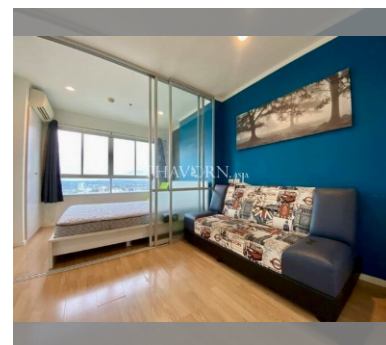

Condo for sale 1 bedroom 23 m² in Lumpini Ville Naklua - Wongamat, Pattaya

Discover the perfect urban retreat with this charming 1-bedroom apartment in the prestigious Lumpini Ville Naklua - Wongamat complex, located in the vibrant city of Pattaya. Priced at an attractive 1,480,000, this cozy 23 m² flat offers a fantastic opportunity for both investors and those seeking a new home. Situated on the 24th floor of a 30-story building, this fully furnished apartment provides stunning views and a serene living environment. The modern furniture and well-thought-out design make it move-in ready, ensuring you can settle in comfortably from day one. Located in the desirable Wongamat area, you'll be surrounded by excellent amenities and have easy access to the best that Pattaya has to offer. Whether you're looking to enj...

฿ 1,480,000

UNIT PARAMETERS:

UID	FS-240220
quota	foreign quota
type	1 bedroom
size	23m²
floor	24
view	sea view
quality	not chosen
transfer cost	
transfer fee payer	Seller 50/ Buyer 50
additional cost	

PROJECT PARAMETERS:

district	Wongamat
buildings	3
floors	30
built in	2014
maintenance	฿ 6,900/year

FACILITIES:

General information: highrise, multy-level parking, covered parking.

Swimming pool: swimming pool.

Chill zone: chill zone, garden.

Health zone: gym.

Other: reception, lobby, clubhouse, kids playgarden, CCTV, security, laundry.