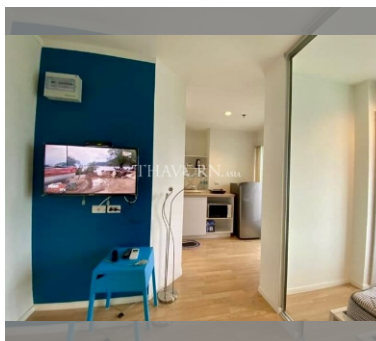

Condo for sale 1 bedroom 23 m² in Lumpini Ville Naklua - Wongamat, Pattaya

฿ 1,480,000

UNIT PARAMETERS:

UID	FS-240220
quota	foreign quota
type	1 bedroom
size	23m²
floor	24
view	sea view
quality	not chosen
transfer fee payer	Seller 50/ Buyer 50

PROJECT PARAMETERS:

district	Wongamat
buildings	3
floors	30
built in	2014
maintenance	฿ 6,900/year

FACILITIES:

General information: highrise, multy-level parking, covered parking.

Swimming pool: swimming pool.

Chill zone: chill zone, garden.

Health zone: gym.

Other: reception, lobby, clubhouse, kids playgarden, CCTV, security, laundry.