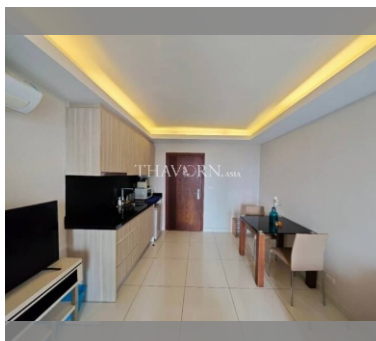

Condo for sale 1 bedroom 40 m² in Laguna Beach Resort, Pattaya

฿ 1,840,000

UNIT PARAMETERS:

UID	FS-240218
quota	foreign quota
type	1 bedroom
size	40m²
floor	7
view	city view
quality	not chosen
transfer fee payer	Seller 50/ Buyer 50

PROJECT PARAMETERS:

district	Jomtien
buildings	3
floors	8
built in	2015
maintenance	฿ 16,800/year

FACILITIES:

General information: resort, meters to beach: 500, underground parking.

Swimming pool: swimming pool, kids pool, water slides, waterfall, jacuzzi, sunbathing area, artificial beach.

Chill zone: chill zone, garden.

Health zone: gym.

Other: reception, clubhouse, kids playgarden, security, minimart, laundry.