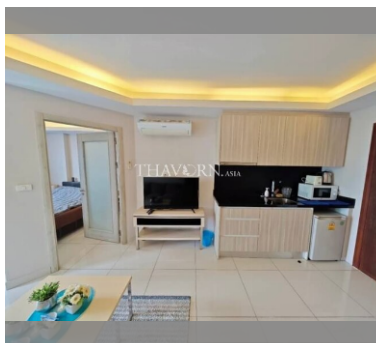

Condo for sale 1 bedroom 40 m² in Laguna Beach Resort, Pattaya

฿ 1,840,000

UNIT PARAMETERS:

UID	FS-240218
quota	foreign quota
type	1 bedroom
size	40m²
floor	7
view	city view
quality	not chosen
transfer fee payer	Seller 50/ Buyer 50

PROJECT PARAMETERS:

district	Jomtien
buildings	3
floors	8
built in	2015
maintenance	฿ 16,800/year

FACILITIES:

General information: resort, meters to beach: 500, underground parking.

Swimming pool: swimming pool, kids pool, water slides, waterfall, jacuzzi, sunbathing area, artificial beach.

Chill zone: chill zone, garden.

Health zone: gym.

Other: reception, clubhouse, kids playgarden, security, minimart, laundry.