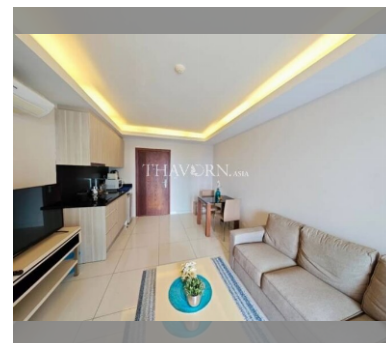

Condo for sale 1 bedroom 40 m² in Laguna Beach Resort, Pattaya

฿ 1,840,000

UNIT PARAMETERS:

UID	FS-240218
quota	foreign quota
type	1 bedroom
size	40m²
floor	7
view	city view
quality	not chosen
transfer fee payer	Seller 50/ Buyer 50

PROJECT PARAMETERS:

district	Jomtien
buildings	3
floors	8
built in	2015
maintenance	฿ 16,800/year

FACILITIES:

General information: resort, meters to beach: 500, underground parking.

Swimming pool: swimming pool, kids pool, water slides, waterfall, jacuzzi, sunbathing area, artificial beach.

Chill zone: chill zone, garden.

Health zone: gym.

Other: reception, clubhouse, kids playgarden, security, minimart, laundry.