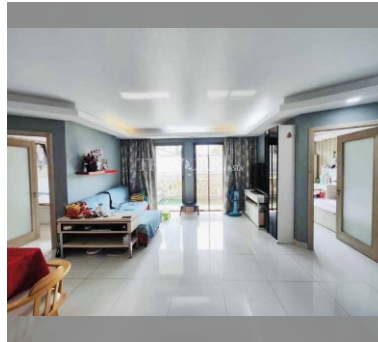

Condo for sale 2 bedroom 87 m² in Laguna Beach Resort, Pattaya

฿ 4,070,000

UNIT PARAMETERS:

UID	FS-240217
quota	foreign quota
type	2 bedroom
size	87m²
floor	2
view	city view
quality	not chosen
transfer fee payer	Seller 50/ Buyer 50

PROJECT PARAMETERS:

district	Jomtien
buildings	3
floors	8
built in	2015
maintenance	฿ 36,540/year

FACILITIES:

General information: resort, meters to beach: 500, underground parking.

Swimming pool: swimming pool, kids pool, water slides, waterfall, jacuzzi, sunbathing area, artificial beach.

Chill zone: chill zone, garden.

Health zone: gym.

Other: reception, clubhouse, kids playgarden, security, minimart, laundry.