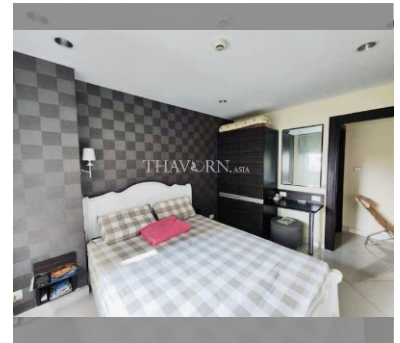

Discover the perfect blend of comfort and luxury in this stunning 2-bedroom apartment nestled in the heart of Pattaya's Jomtien district. Located in the prestigious Laguna Beach Resort, this spacious 87 m² flat is a dream come true for anyone seeking a serene yet vibrant lifestyle. Step inside to find a fully furnished haven, ready for you to move in and make it your own. With modern decor and thoughtful touches throughout, every corner of this home exudes warmth and style. Situated on the 2nd floor of an 8-story building, you'll enjoy the perfect balance of accessibility and privacy. Priced at 4,070,000, this property offers exceptional value in a prime location. Whether you're looking to invest or find your new home, this apartment is ...

฿ 4,070,000

UNIT PARAMETERS:

UID	FS-240217
quota	foreign quota
type	2 bedroom
size	87m²
floor	2
view	city view
quality	not chosen
transfer cost	
transfer fee payer	Seller 50/ Buyer 50
additional cost	

PROJECT PARAMETERS:

district	Jomtien
buildings	3
floors	8
built in	2015
maintenance	฿ 36,540/year

FACILITIES:

General information: resort, meters to beach: 500, underground parking.

Swimming pool: swimming pool, kids pool, water slides, waterfall, jacuzzi, sunbathing area, artificial beach.

Chill zone: chill zone, garden.

Health zone: gym.

Other: reception, clubhouse, kids playgarden, security, minimart, laundry.