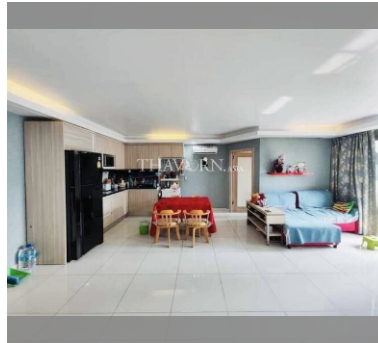

Discover the perfect blend of comfort and luxury in this stunning 2-bedroom apartment nestled in the heart of Pattaya's Jomtien district. Located in the prestigious Laguna Beach Resort, this spacious 87 m² flat is a dream come true for anyone seeking a serene yet vibrant lifestyle. Step inside to find a fully furnished haven, ready for you to move in and make it your own. With modern decor and thoughtful touches throughout, every corner of this home exudes warmth and style. Situated on the 2nd floor of an 8-story building, you'll enjoy the perfect balance of accessibility and privacy. Priced at 4,070,000, this property offers exceptional value in a prime location. Whether you're looking to invest or find your new home, this apartment is ...

฿ 4,070,000

UNIT PARAMETERS:

UID	FS-240217
quota	foreign quota
type	2 bedroom
size	87m²
floor	2
view	city view
quality	not chosen
transfer cost	
transfer fee payer	Seller 50/ Buyer 50
additional cost	

PROJECT PARAMETERS:

district	Jomtien
buildings	3
floors	8
built in	2015
maintenance	฿ 36,540/year

FACILITIES:

General information: resort, meters to beach: 500, underground parking.

Swimming pool: swimming pool, kids pool, water slides, waterfall, jacuzzi, sunbathing area, artificial beach.

Chill zone: chill zone, garden.

Health zone: gym.

Other: reception, clubhouse, kids playgarden, security, minimart, laundry.