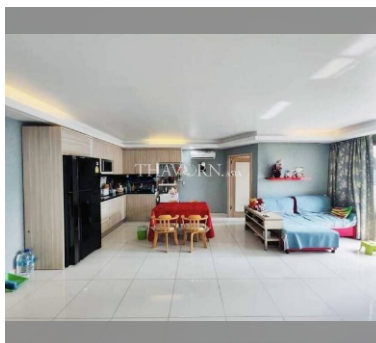

Condo for sale 2 bedroom 87 m² in Laguna Beach Resort, Pattaya

฿ 3,990,000

UNIT PARAMETERS:

UID	FS-240217
quota	foreign quota
type	2 bedroom
size	87m²
floor	2
view	city view
quality	not chosen
transfer fee payer	Seller 50/ Buyer 50

PROJECT PARAMETERS:

district	Jomtien
buildings	3
floors	8
built in	2015
maintenance	฿ 36,540/year

FACILITIES:

General information: resort, meters to beach: 500, underground parking.

Swimming pool: swimming pool, kids pool, water slides, waterfall, jacuzzi, sunbathing area, artificial beach.

Chill zone: chill zone, garden.

Health zone: gym.

Other: reception, clubhouse, kids playgarden, security, minimart, laundry.