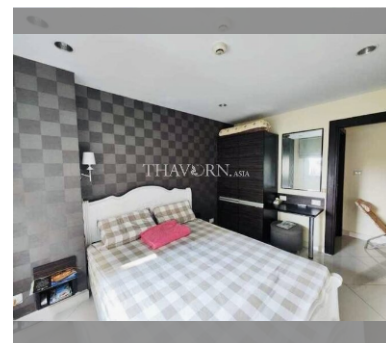

Condo for sale 2 bedroom 87 m² in Laguna Beach Resort, Pattaya

฿ 3,990,000

UNIT PARAMETERS:

UID	FS-240217
quota	foreign quota
type	2 bedroom
size	87m²
floor	2
view	city view
quality	not chosen
transfer fee payer	Seller 50/ Buyer 50

PROJECT PARAMETERS:

district	Jomtien
buildings	3
floors	8
built in	2015
maintenance	฿ 36,540/year

FACILITIES:

General information: resort, meters to beach: 500, underground parking.

Swimming pool: swimming pool, kids pool, water slides, waterfall, jacuzzi, sunbathing area, artificial beach.

Chill zone: chill zone, garden.

Health zone: gym.

Other: reception, clubhouse, kids playgarden, security, minimart, laundry.