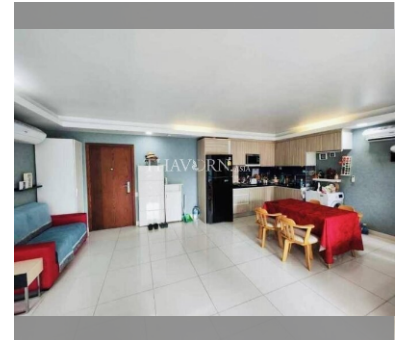

Condo for sale 2 bedroom 87 m² in Laguna Beach Resort, Pattaya

฿ 4,070,000

UNIT PARAMETERS:

UID	FS-240217
quota	foreign quota
type	2 bedroom
size	87m ²
floor	2
view	city view
quality	not chosen
transfer fee payer	Seller 50/ Buyer 50

PROJECT PARAMETERS:

district	Jomtien
buildings	3
floors	8
built in	2015
maintenance	฿ 36,540/year

FACILITIES:

General information: resort, meters to beach: 500, underground parking.

Swimming pool: swimming pool, kids pool, water slides, waterfall, jacuzzi, sunbathing area, artificial beach.

Chill zone: chill zone, garden.

Health zone: gym.

Other: reception, clubhouse, kids playgarden, security, minimart, laundry.

details