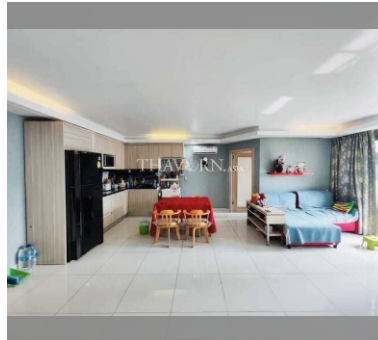

Condo for sale 2 bedroom 87 m² in Laguna Beach Resort, Pattaya

฿ 4,070,000

UNIT PARAMETERS:

UID	FS-240217
quota	foreign quota
type	2 bedroom
size	87m ²
floor	2
view	city view
quality	not chosen
transfer fee payer	Seller 50/ Buyer 50

PROJECT PARAMETERS:

district	Jomtien
buildings	3
floors	8
built in	2015
maintenance	฿ 36,540/year

FACILITIES:

General information: resort, meters to beach: 500, underground parking.

Swimming pool: swimming pool, kids pool, water slides, waterfall, jacuzzi, sunbathing area, artificial beach.

Chill zone: chill zone, garden.

Health zone: gym.

Other: reception, clubhouse, kids playgarden, security, minimart, laundry.

details