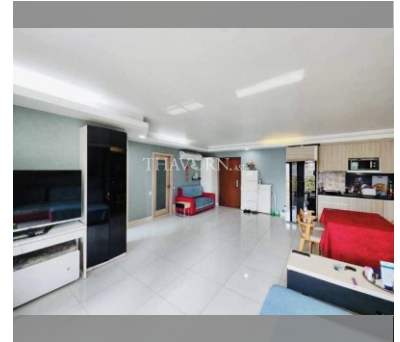

Discover the perfect blend of comfort and luxury in this stunning 2-bedroom apartment nestled in the heart of Pattaya's Jomtien district. Located in the prestigious Laguna Beach Resort, this spacious 87 m² flat is a dream come true for anyone seeking a serene yet vibrant lifestyle. Step inside to find a fully furnished haven, ready for you to move in and make it your own. With modern decor and thoughtful touches throughout, every corner of this home exudes warmth and style. Situated on the 2nd floor of an 8-story building, you'll enjoy the perfect balance of accessibility and privacy. Priced at 4,070,000, this property offers exceptional value in a prime location. Whether you're looking to invest or find your new home, this apartment is ...

฿ 4,070,000

UNIT PARAMETERS:

UID	FS-240217
quota	foreign quota
type	2 bedroom
size	87m²
floor	2
view	city view
quality	not chosen
transfer cost	
transfer fee payer	Seller 50/ Buyer 50
additional cost	

PROJECT PARAMETERS:

district	Jomtien
buildings	3
floors	8
built in	2015
maintenance	฿ 36,540/year

FACILITIES:

General information: resort, meters to beach: 500, underground parking.

Swimming pool: swimming pool, kids pool, water slides, waterfall, jacuzzi, sunbathing area, artificial beach.

Chill zone: chill zone, garden.

Health zone: gym.

Other: reception, clubhouse, kids playgarden, security, minimart, laundry.