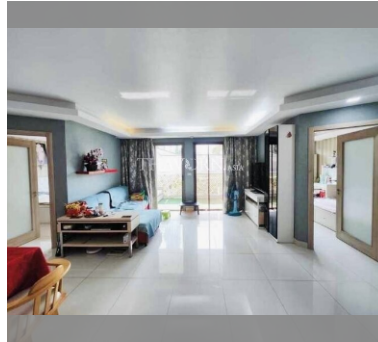

Discover the perfect blend of comfort and luxury in this stunning 2-bedroom apartment nestled in the heart of Pattaya's Jomtien district. Located in the prestigious Laguna Beach Resort, this spacious 87 m² flat is a dream come true for anyone seeking a serene yet vibrant lifestyle. Step inside to find a fully furnished haven, ready for you to move in and make it your own. With modern decor and thoughtful touches throughout, every corner of this home exudes warmth and style. Situated on the 2nd floor of an 8-story building, you'll enjoy the perfect balance of accessibility and privacy. Priced at 4,070,000, this property offers exceptional value in a prime location. Whether you're looking to invest or find your new home, this apartment is ...

฿ 4,070,000

UNIT PARAMETERS:

UID	FS-240217
quota	foreign quota
type	2 bedroom
size	87m²
floor	2
view	city view
quality	not chosen
transfer cost	
transfer fee payer	Seller 50/ Buyer 50
additional cost	

PROJECT PARAMETERS:

district	Jomtien
buildings	3
floors	8
built in	2015
maintenance	฿ 36,540/year

FACILITIES:

General information: resort, meters to beach: 500, underground parking.

Swimming pool: swimming pool, kids pool, water slides, waterfall, jacuzzi, sunbathing area, artificial beach.

Chill zone: chill zone, garden.

Health zone: gym.

Other: reception, clubhouse, kids playgarden, security, minimart, laundry.