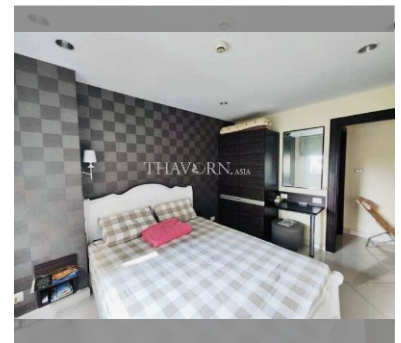

Condo for sale 2 bedroom 87 m² in Laguna Beach Resort, Pattaya

฿ 4,070,000

UNIT PARAMETERS:

UID	FS-240217
quota	foreign quota
type	2 bedroom
size	87m²
floor	2
view	city view
quality	not chosen
transfer fee payer	Seller 50/ Buyer 50

PROJECT PARAMETERS:

district	Jomtien
buildings	3
floors	8
built in	2015
maintenance	฿ 36,540/year

FACILITIES:

General information: resort, meters to beach: 500, underground parking.

Swimming pool: swimming pool, kids pool, water slides, waterfall, jacuzzi, sunbathing area, artificial beach.

Chill zone: chill zone, garden.

Health zone: gym.

Other: reception, clubhouse, kids playgarden, security, minimart, laundry.