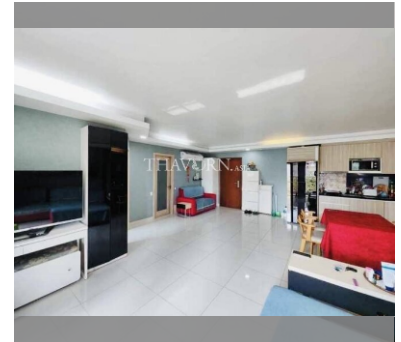

Condo for sale 2 bedroom 87 m² in Laguna Beach Resort, Pattaya

฿ 4,070,000

UNIT PARAMETERS:

UID	FS-240217
quota	foreign quota
type	2 bedroom
size	87m²
floor	2
view	city view
quality	not chosen
transfer fee payer	Seller 50/ Buyer 50

PROJECT PARAMETERS:

district	Jomtien
buildings	3
floors	8
built in	2015
maintenance	฿ 36,540/year

FACILITIES:

General information: resort, meters to beach: 500, underground parking.

Swimming pool: swimming pool, kids pool, water slides, waterfall, jacuzzi, sunbathing area, artificial beach.

Chill zone: chill zone, garden.

Health zone: gym.

Other: reception, clubhouse, kids playgarden, security, minimart, laundry.