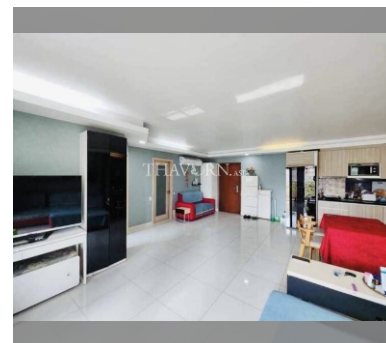

Condo for sale 2 bedroom 87 m² in Laguna Beach Resort, Pattaya

฿ 3,990,000

UNIT PARAMETERS:

UID	FS-240217
quota	foreign quota
type	2 bedroom
size	87m²
floor	2
view	city view
quality	not chosen
transfer fee payer	Seller 50/ Buyer 50

PROJECT PARAMETERS:

district	Jomtien
buildings	3
floors	8
built in	2015
maintenance	฿ 36,540/year

FACILITIES:

General information: resort, meters to beach: 500, underground parking.

Swimming pool: swimming pool, kids pool, water slides, waterfall, jacuzzi, sunbathing area, artificial beach.

Chill zone: chill zone, garden.

Health zone: gym.

Other: reception, clubhouse, kids playgarden, security, minimart, laundry.