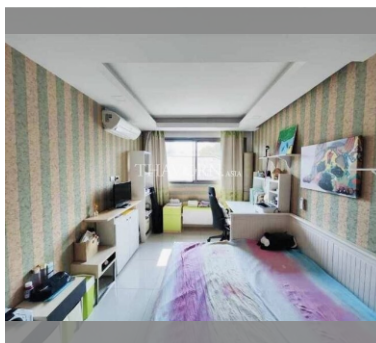

Condo for sale 2 bedroom 87 m² in Laguna Beach Resort, Pattaya

฿ 3,990,000

UNIT PARAMETERS:

UID	FS-240217
quota	foreign quota
type	2 bedroom
size	87m²
floor	2
view	city view
quality	not chosen
transfer fee payer	Seller 50/ Buyer 50

PROJECT PARAMETERS:

district	Jomtien
buildings	3
floors	8
built in	2015
maintenance	฿ 36,540/year

FACILITIES:

General information: resort, meters to beach: 500, underground parking.

Swimming pool: swimming pool, kids pool, water slides, waterfall, jacuzzi, sunbathing area, artificial beach.

Chill zone: chill zone, garden.

Health zone: gym.

Other: reception, clubhouse, kids playgarden, security, minimart, laundry.