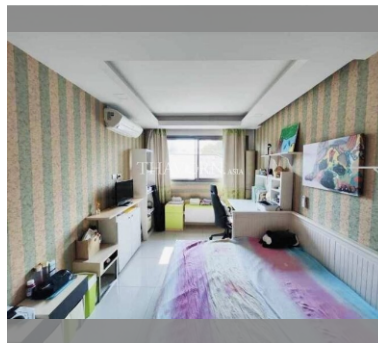

Condo for sale 2 bedroom 87 m² in Laguna Beach Resort, Pattaya

฿ 4,070,000

UNIT PARAMETERS:

UID	FS-240217
quota	foreign quota
type	2 bedroom
size	87m²
floor	2
view	city view
quality	not chosen
transfer fee payer	Seller 50/ Buyer 50

PROJECT PARAMETERS:

district	Jomtien
buildings	3
floors	8
built in	2015
maintenance	฿ 36,540/year

FACILITIES:

General information: resort, meters to beach: 500, underground parking.

Swimming pool: swimming pool, kids pool, water slides, waterfall, jacuzzi, sunbathing area, artificial beach.

Chill zone: chill zone, garden.

Health zone: gym.

Other: reception, clubhouse, kids playgarden, security, minimart, laundry.