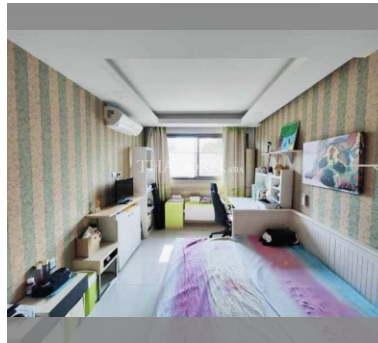

Discover the perfect blend of comfort and luxury in this stunning 2-bedroom apartment nestled in the heart of Pattaya's Jomtien district. Located in the prestigious Laguna Beach Resort, this spacious 87 m² flat is a dream come true for anyone seeking a serene yet vibrant lifestyle. Step inside to find a fully furnished haven, ready for you to move in and make it your own. With modern decor and thoughtful touches throughout, every corner of this home exudes warmth and style. Situated on the 2nd floor of an 8-story building, you'll enjoy the perfect balance of accessibility and privacy. Priced at 4,070,000, this property offers exceptional value in a prime location. Whether you're looking to invest or find your new home, this apartment is ...

฿ 4,070,000

UNIT PARAMETERS:

UID	FS-240217
quota	foreign quota
type	2 bedroom
size	87m²
floor	2
view	city view
quality	not chosen
transfer cost	
transfer fee payer	Seller 50/ Buyer 50
additional cost	

PROJECT PARAMETERS:

district	Jomtien
buildings	3
floors	8
built in	2015
maintenance	฿ 36,540/year

FACILITIES:

General information: resort, meters to beach: 500, underground parking.

Swimming pool: swimming pool, kids pool, water slides, waterfall, jacuzzi, sunbathing area, artificial beach.

Chill zone: chill zone, garden.

Health zone: gym.

Other: reception, clubhouse, kids playgarden, security, minimart, laundry.