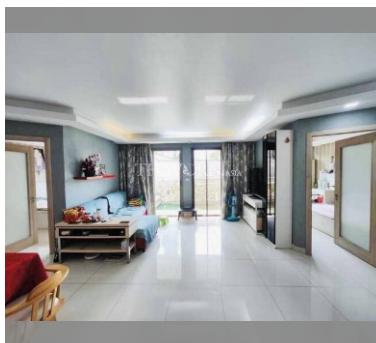

Condo for sale 2 bedroom 87 m² in Laguna Beach Resort, Pattaya

฿ 3,990,000

UNIT PARAMETERS:

UID	FS-240217
quota	foreign quota
type	2 bedroom
size	87m²
floor	2
view	city view
quality	not chosen
transfer fee payer	Seller 50/ Buyer 50

PROJECT PARAMETERS:

district	Jomtien
buildings	3
floors	8
built in	2015
maintenance	฿ 36,540/year

FACILITIES:

General information: resort, meters to beach: 500, underground parking.

Swimming pool: swimming pool, kids pool, water slides, waterfall, jacuzzi, sunbathing area, artificial beach.

Chill zone: chill zone, garden.

Health zone: gym.

Other: reception, clubhouse, kids playgarden, security, minimart, laundry.