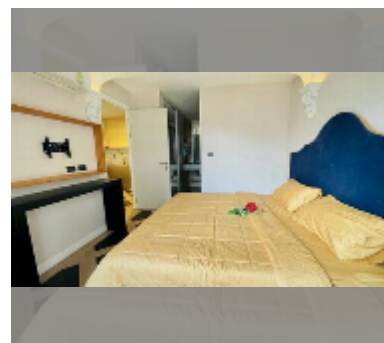

Condo for sale 1 bedroom 35 m² in Espana Condo Resort Pattaya, Pattaya

฿ 2,690,000

UNIT PARAMETERS:

UID	FS-240216
quota	foreign quota
type	1 bedroom
size	35m²
floor	5
view	pool view

PROJECT PARAMETERS:

district	Jomtien
buildings	7
floors	8
built in	2018
maintenance	฿ 18,900/year

FACILITIES:

General information: resort, underground parking, open parking, covered parking.
Swimming pool: swimming pool, kids pool.
Chill zone: chill zone.
Health zone: gym, sauna.
Other: lobby, kids playgarden, CCTV, security, minimart.