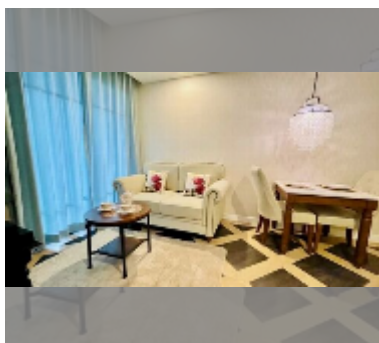

Condo for sale 1 bedroom 35 m² in Espana Condo Resort Pattaya, Pattaya

฿ 2,690,000

UNIT PARAMETERS:

UID	FS-240216
quota	foreign quota
type	1 bedroom
size	35m²
floor	5
view	pool view

PROJECT PARAMETERS:

district	Jomtien
buildings	7
floors	8
built in	2018
maintenance	฿ 18,900/year

FACILITIES:

General information: resort, underground parking, open parking, covered parking.

Swimming pool: swimming pool, kids pool.

Chill zone: chill zone.

Health zone: gym, sauna.

Other: lobby, kids playgarden, CCTV, security, minimart.