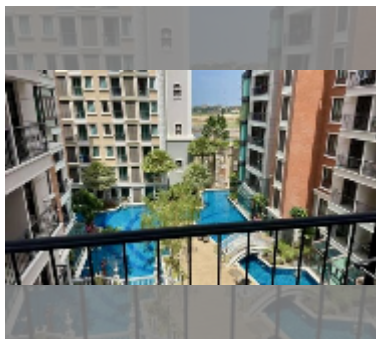

Condo for sale 1 bedroom 35 m² in Espana Condo Resort Pattaya, Pattaya

฿ 2,690,000

UNIT PARAMETERS:

UID	FS-240216
quota	foreign quota
type	1 bedroom
size	35m ²
floor	5
view	pool view

PROJECT PARAMETERS:

district	Jomtien
buildings	7
floors	8
built in	2018
maintenance	฿ 18,900/year

FACILITIES:

General information: resort, underground parking, open parking, covered parking.

Swimming pool: swimming pool, kids pool.

Chill zone: chill zone.

Health zone: gym, sauna.

Other: lobby, kids playgarden, CCTV, security, minimart.