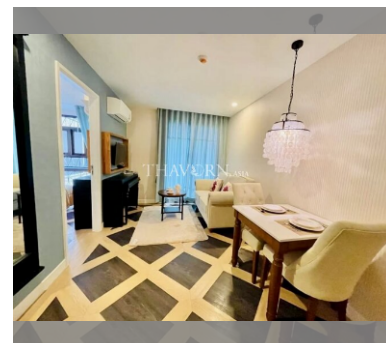

Condo for sale 1 bedroom 35 m² in Espana Condo Resort Pattaya, Pattaya

฿ 2,690,000

UNIT PARAMETERS:

UID	FS-240216
quota	foreign quota
type	1 bedroom
size	35m²
floor	5
view	pool view
quality	not chosen
transfer fee payer	Seller 50/ Buyer 50

PROJECT PARAMETERS:

district	Jomtien
buildings	7
floors	8
built in	2018
maintenance	฿ 18,900/year

FACILITIES:

General information: resort, underground parking, covered parking.

Swimming pool: swimming pool, kids pool.

Chill zone: chill zone.

Health zone: gym, sauna.

Other: lobby, kids playgarden, CCTV, security, minimart.