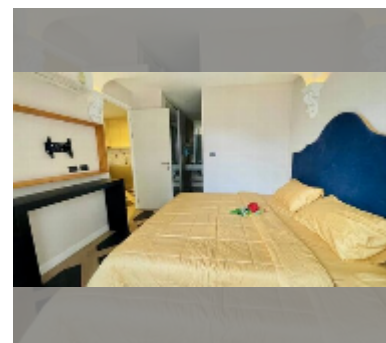

Condo for sale 1 bedroom 35 m² in Espana Condo Resort Pattaya, Pattaya

฿ 2,690,000

UNIT PARAMETERS:

UID	FS-240216
quota	foreign quota
type	1 bedroom
size	35m²
floor	5
view	pool view

PROJECT PARAMETERS:

district	Jomtien
buildings	7
floors	8
built in	2018
maintenance	฿ 18,900/year

FACILITIES:

General information: resort, underground parking, open parking, covered parking.

Swimming pool: swimming pool, kids pool.

Chill zone: chill zone.

Health zone: gym, sauna.

Other: lobby, kids playgarden, CCTV, security, minimart.