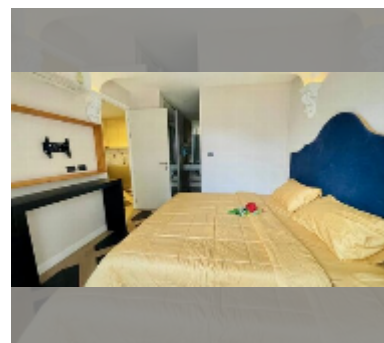

Condo for sale 1 bedroom 35 m² in Espana Condo Resort Pattaya, Pattaya

฿ 2,690,000

UNIT PARAMETERS:

UID	FS-240216
quota	foreign quota
type	1 bedroom
size	35m²
floor	5
view	pool view

PROJECT PARAMETERS:

district	Jomtien
buildings	7
floors	8
built in	2018
maintenance	฿ 18,900/year

FACILITIES:

General information: resort, underground parking, open parking, covered parking.

Swimming pool: swimming pool, kids pool.

Chill zone: chill zone.

Health zone: gym, sauna.

Other: lobby, kids playgarden, CCTV, security, minimart.