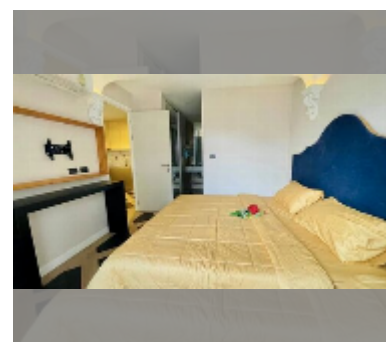

Condo for sale 1 bedroom 35 m² in Espana Condo Resort Pattaya, Pattaya

฿ 2,690,000

UNIT PARAMETERS:

UID	FS-240216
quota	foreign quota
type	1 bedroom
size	35m²
floor	5
view	pool view

PROJECT PARAMETERS:

district	Jomtien
buildings	7
floors	8
built in	2018
maintenance	฿ 18,900/year

FACILITIES:

General information: resort, underground parking, open parking, covered parking.

Swimming pool: swimming pool, kids pool.

Chill zone: chill zone.

Health zone: gym, sauna.

Other: lobby, kids playgarden, CCTV, security, minimart.