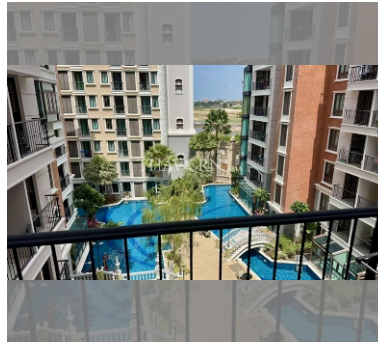

Condo for sale 1 bedroom 35 m² in Espana Condo Resort Pattaya, Pattaya

฿ 2,740,000

UNIT PARAMETERS:

UID	FS-240216
quota	foreign quota
type	1 bedroom
size	35m ²
floor	5
view	pool view
quality	not chosen
transfer fee payer	Seller 50/ Buyer 50

PROJECT PARAMETERS:

district	Jomtien
buildings	7
floors	8
built in	2018
maintenance	฿ 18,900/year

FACILITIES:

General information: resort, underground parking, covered parking.

Swimming pool: swimming pool, kids pool.

Chill zone: chill zone.

Health zone: gym, sauna.

Other: lobby, kids playgarden, CCTV, security, minimart.

details