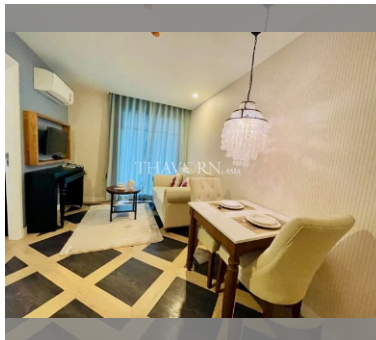

Condo for sale 1 bedroom 35 m² in Espana Condo Resort Pattaya, Pattaya

฿ 2,690,000

UNIT PARAMETERS:

UID	FS-240216
quota	foreign quota
type	1 bedroom
size	35m²
floor	5
view	pool view
quality	not chosen
transfer fee payer	Seller 50/ Buyer 50

PROJECT PARAMETERS:

district	Jomtien
buildings	7
floors	8
built in	2018
maintenance	฿ 18,900/year

FACILITIES:

General information: resort, underground parking, covered parking.

Swimming pool: swimming pool, kids pool.

Chill zone: chill zone.

Health zone: gym, sauna.

Other: lobby, kids playgarden, CCTV, security, minimart.