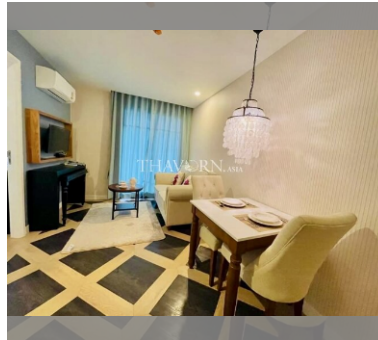

Condo for sale 1 bedroom 35 m² in Espana Condo Resort Pattaya, Pattaya

฿ 2,740,000

UNIT PARAMETERS:

UID	FS-240216
quota	foreign quota
type	1 bedroom
size	35m²
floor	5
view	pool view
quality	not chosen
transfer fee payer	Seller 50/ Buyer 50

PROJECT PARAMETERS:

district	Jomtien
buildings	7
floors	8
built in	2018
maintenance	฿ 18,900/year

FACILITIES:

General information: resort, underground parking, covered parking.

Swimming pool: swimming pool, kids pool.

Chill zone: chill zone.

Health zone: gym, sauna.

Other: lobby, kids playgarden, CCTV, security, minimart.