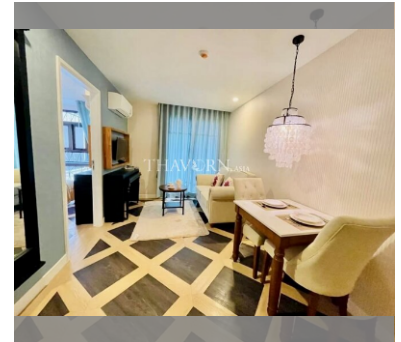

Condo for sale 1 bedroom 35 m² in Espana Condo Resort Pattaya, Pattaya

฿ 2,690,000

UNIT PARAMETERS:

UID	FS-240216
quota	foreign quota
type	1 bedroom
size	35m²
floor	5
view	pool view
quality	not chosen
transfer fee payer	Seller 50/ Buyer 50

PROJECT PARAMETERS:

district	Jomtien
buildings	7
floors	8
built in	2018
maintenance	฿ 18,900/year

FACILITIES:

General information: resort, underground parking, covered parking.

Swimming pool: swimming pool, kids pool.

Chill zone: chill zone.

Health zone: gym, sauna.

Other: lobby, kids playgarden, CCTV, security, minimart.