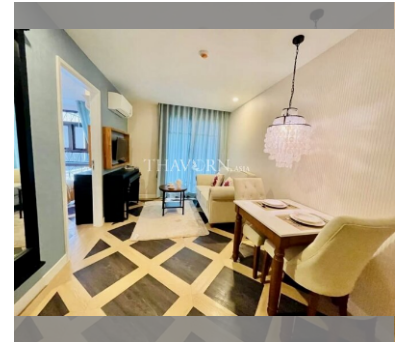

Condo for sale 1 bedroom 35 m² in Espana Condo Resort Pattaya, Pattaya

฿ 2,740,000

UNIT PARAMETERS:

UID	FS-240216
quota	foreign quota
type	1 bedroom
size	35m²
floor	5
view	pool view
quality	not chosen
transfer fee payer	Seller 50/ Buyer 50

PROJECT PARAMETERS:

district	Jomtien
buildings	7
floors	8
built in	2018
maintenance	฿ 18,900/year

FACILITIES:

General information: resort, underground parking, covered parking.

Swimming pool: swimming pool, kids pool.

Chill zone: chill zone.

Health zone: gym, sauna.

Other: lobby, kids playgarden, CCTV, security, minimart.