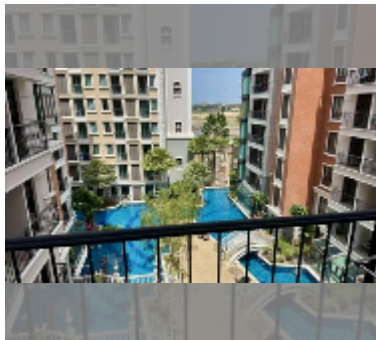

Condo for sale 1 bedroom 35 m² in Espana Condo Resort Pattaya, Pattaya

฿ 2,690,000

UNIT PARAMETERS:

UID	FS-240216
quota	foreign quota
type	1 bedroom
size	35m ²
floor	5
view	pool view

PROJECT PARAMETERS:

district	Jomtien
buildings	7
floors	8
built in	2018
maintenance	฿ 18,900/year

FACILITIES:

General information: resort, underground parking, open parking, covered parking.

Swimming pool: swimming pool, kids pool.

Chill zone: chill zone.

Health zone: gym, sauna.

Other: lobby, kids playgarden, CCTV, security, minimart.