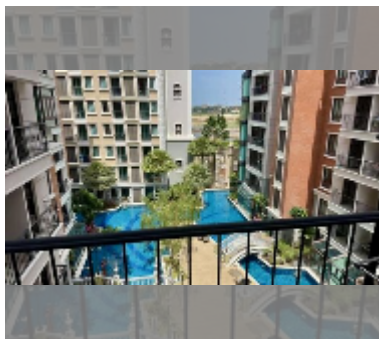

## Condo for sale 1 bedroom 35 m<sup>2</sup> in Espana Condo Resort Pattaya, Pattaya

**฿ 2,690,000**

**UNIT PARAMETERS:**

UID	FS-240216
quota	foreign quota
type	1 bedroom
size	35m <sup>2</sup>
floor	5
view	pool view

**PROJECT PARAMETERS:**

district	Jomtien
buildings	7
floors	8
built in	2018
maintenance	฿ 18,900/year

**FACILITIES:**

**General information:** resort, underground parking, open parking, covered parking.

**Swimming pool:** swimming pool, kids pool.

**Chill zone:** chill zone.

**Health zone:** gym, sauna.

**Other:** lobby, kids playgarden, CCTV, security, minimart.

[details](#)