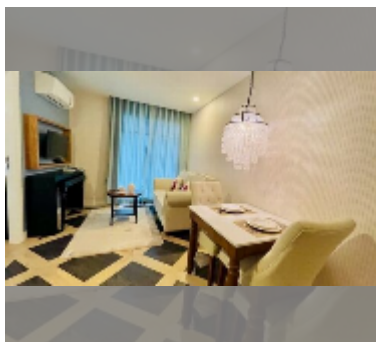

Condo for sale 1 bedroom 35 m² in Espana Condo Resort Pattaya, Pattaya

฿ 2,690,000

UNIT PARAMETERS:

UID	FS-240216
quota	foreign quota
type	1 bedroom
size	35m²
floor	5
view	pool view

PROJECT PARAMETERS:

district	Jomtien
buildings	7
floors	8
built in	2018
maintenance	฿ 18,900/year

FACILITIES:

General information: resort, underground parking, open parking, covered parking.

Swimming pool: swimming pool, kids pool.

Chill zone: chill zone.

Health zone: gym, sauna.

Other: lobby, kids playgarden, CCTV, security, minimart.