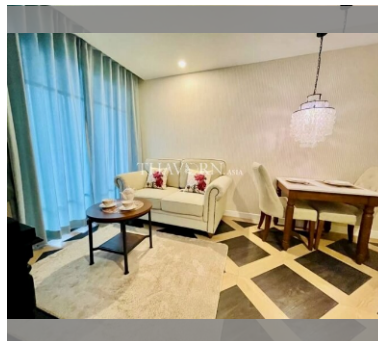

Condo for sale 1 bedroom 35 m² in Espana Condo Resort Pattaya, Pattaya

฿ 2,740,000

UNIT PARAMETERS:

UID	FS-240216
quota	foreign quota
type	1 bedroom
size	35m²
floor	5
view	pool view
quality	not chosen
transfer fee payer	Seller 50/ Buyer 50

PROJECT PARAMETERS:

district	Jomtien
buildings	7
floors	8
built in	2018
maintenance	฿ 18,900/year

FACILITIES:

General information: resort, underground parking, covered parking.

Swimming pool: swimming pool, kids pool.

Chill zone: chill zone.

Health zone: gym, sauna.

Other: lobby, kids playgarden, CCTV, security, minimart.