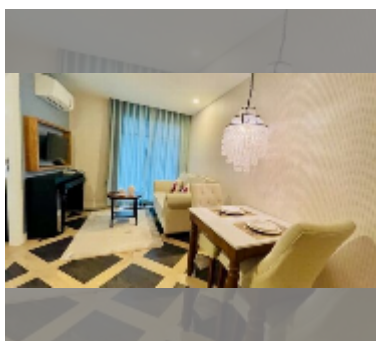

Condo for sale 1 bedroom 35 m² in Espana Condo Resort Pattaya, Pattaya

฿ 2,690,000

UNIT PARAMETERS:

UID	FS-240216
quota	foreign quota
type	1 bedroom
size	35m²
floor	5
view	pool view

PROJECT PARAMETERS:

district	Jomtien
buildings	7
floors	8
built in	2018
maintenance	฿ 18,900/year

FACILITIES:

General information: resort, underground parking, open parking, covered parking.

Swimming pool: swimming pool, kids pool.

Chill zone: chill zone.

Health zone: gym, sauna.

Other: lobby, kids playgarden, CCTV, security, minimart.