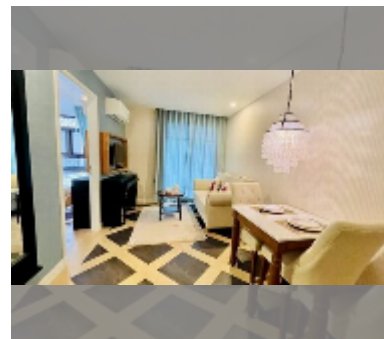

Condo for sale 1 bedroom 35 m² in Espana Condo Resort Pattaya, Pattaya

฿ 2,690,000

UNIT PARAMETERS:

UID	FS-240216
quota	foreign quota
type	1 bedroom
size	35m²
floor	5
view	pool view

PROJECT PARAMETERS:

district	Jomtien
buildings	7
floors	8
built in	2018
maintenance	฿ 18,900/year

FACILITIES:

General information: resort, underground parking, open parking, covered parking.

Swimming pool: swimming pool, kids pool.

Chill zone: chill zone.

Health zone: gym, sauna.

Other: lobby, kids playgarden, CCTV, security, minimart.