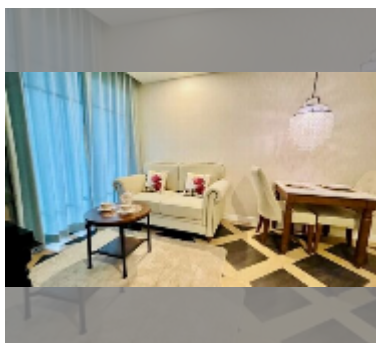

Condo for sale 1 bedroom 35 m² in Espana Condo Resort Pattaya, Pattaya

฿ 2,690,000

UNIT PARAMETERS:

UID	FS-240216
quota	foreign quota
type	1 bedroom
size	35m²
floor	5
view	pool view

PROJECT PARAMETERS:

district	Jomtien
buildings	7
floors	8
built in	2018
maintenance	฿ 18,900/year

FACILITIES:

General information: resort, underground parking, open parking, covered parking.

Swimming pool: swimming pool, kids pool.

Chill zone: chill zone.

Health zone: gym, sauna.

Other: lobby, kids playgarden, CCTV, security, minimart.