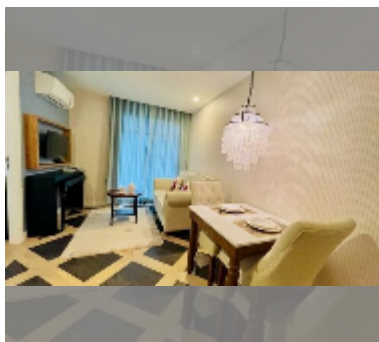

Condo for sale 1 bedroom 35 m² in Espana Condo Resort Pattaya, Pattaya

฿ 2,690,000

UNIT PARAMETERS:

UID	FS-240216
quota	foreign quota
type	1 bedroom
size	35m²
floor	5
view	pool view

PROJECT PARAMETERS:

district	Jomtien
buildings	7
floors	8
built in	2018
maintenance	฿ 18,900/year

FACILITIES:

General information: resort, underground parking, open parking, covered parking.
Swimming pool: swimming pool, kids pool.
Chill zone: chill zone.
Health zone: gym, sauna.
Other: lobby, kids playgarden, CCTV, security, minimart.