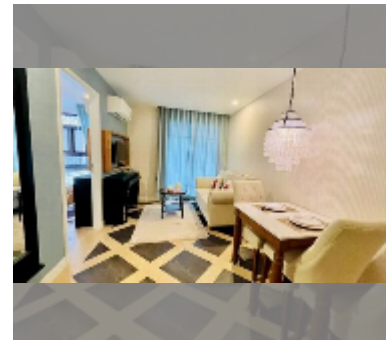

Condo for sale 1 bedroom 35 m² in Espana Condo Resort Pattaya, Pattaya

฿ 2,690,000

UNIT PARAMETERS:

UID	FS-240216
quota	foreign quota
type	1 bedroom
size	35m²
floor	5
view	pool view

PROJECT PARAMETERS:

district	Jomtien
buildings	7
floors	8
built in	2018
maintenance	฿ 18,900/year

FACILITIES:

General information: resort, underground parking, open parking, covered parking.

Swimming pool: swimming pool, kids pool.

Chill zone: chill zone.

Health zone: gym, sauna.

Other: lobby, kids playgarden, CCTV, security, minimart.