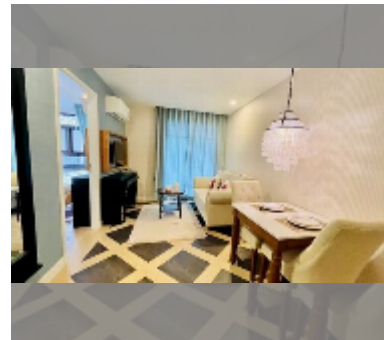

Condo for sale 1 bedroom 35 m² in Espana Condo Resort Pattaya, Pattaya

฿ 2,690,000

UNIT PARAMETERS:

UID	FS-240216
quota	foreign quota
type	1 bedroom
size	35m²
floor	5
view	pool view

PROJECT PARAMETERS:

district	Jomtien
buildings	7
floors	8
built in	2018
maintenance	฿ 18,900/year

FACILITIES:

General information: resort, underground parking, open parking, covered parking.
Swimming pool: swimming pool, kids pool.
Chill zone: chill zone.
Health zone: gym, sauna.
Other: lobby, kids playgarden, CCTV, security, minimart.