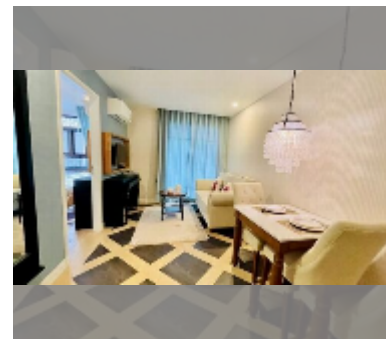

Condo for sale 1 bedroom 35 m² in Espana Condo Resort Pattaya, Pattaya

฿ 2,690,000

UNIT PARAMETERS:

UID	FS-240216
quota	foreign quota
type	1 bedroom
size	35m²
floor	5
view	pool view

PROJECT PARAMETERS:

district	Jomtien
buildings	7
floors	8
built in	2018
maintenance	฿ 18,900/year

FACILITIES:

General information: resort, underground parking, open parking, covered parking.

Swimming pool: swimming pool, kids pool.

Chill zone: chill zone.

Health zone: gym, sauna.

Other: lobby, kids playgarden, CCTV, security, minimart.