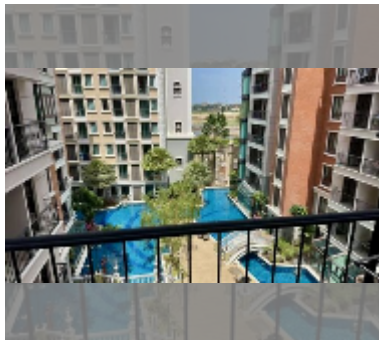

Condo for sale 1 bedroom 35 m² in Espana Condo Resort Pattaya, Pattaya

฿ 2,690,000

UNIT PARAMETERS:

UID	FS-240216
quota	foreign quota
type	1 bedroom
size	35m ²
floor	5
view	pool view

PROJECT PARAMETERS:

district	Jomtien
buildings	7
floors	8
built in	2018
maintenance	฿ 18,900/year

FACILITIES:

General information: resort, underground parking, open parking, covered parking.
Swimming pool: swimming pool, kids pool.
Chill zone: chill zone.
Health zone: gym, sauna.
Other: lobby, kids playgarden, CCTV, security, minimart.