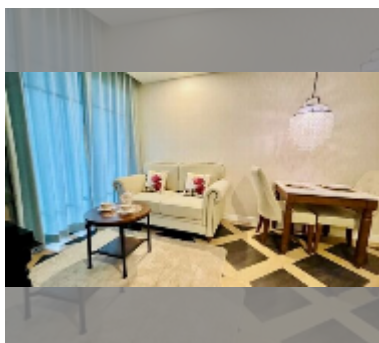

Condo for sale 1 bedroom 35 m² in Espana Condo Resort Pattaya, Pattaya

฿ 2,690,000

UNIT PARAMETERS:

UID	FS-240216
quota	foreign quota
type	1 bedroom
size	35m²
floor	5
view	pool view

PROJECT PARAMETERS:

district	Jomtien
buildings	7
floors	8
built in	2018
maintenance	฿ 18,900/year

FACILITIES:

General information: resort, underground parking, open parking, covered parking.
Swimming pool: swimming pool, kids pool.
Chill zone: chill zone.
Health zone: gym, sauna.
Other: lobby, kids playgarden, CCTV, security, minimart.