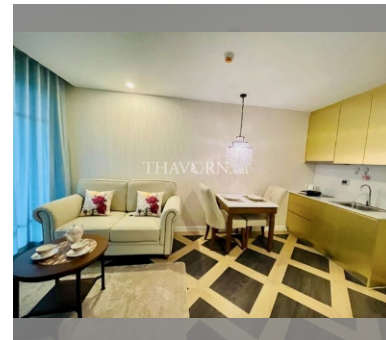

Condo for sale 1 bedroom 35 m² in Espana Condo Resort Pattaya, Pattaya

฿ 2,690,000

UNIT PARAMETERS:

UID	FS-240216
quota	foreign quota
type	1 bedroom
size	35m²
floor	5
view	pool view
quality	not chosen
transfer fee payer	Seller 50/ Buyer 50

PROJECT PARAMETERS:

district	Jomtien
buildings	7
floors	8
built in	2018
maintenance	฿ 18,900/year

FACILITIES:

General information: resort, underground parking, covered parking.

Swimming pool: swimming pool, kids pool.

Chill zone: chill zone.

Health zone: gym, sauna.

Other: lobby, kids playgarden, CCTV, security, minimart.