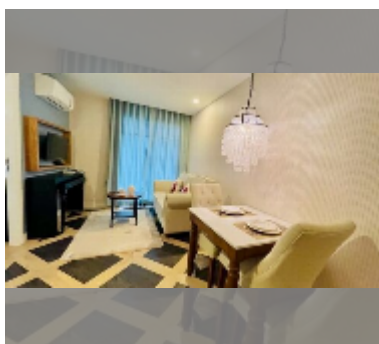

Condo for sale 1 bedroom 35 m² in Espana Condo Resort Pattaya, Pattaya

฿ 2,690,000

UNIT PARAMETERS:

UID	FS-240216
quota	foreign quota
type	1 bedroom
size	35m²
floor	5
view	pool view

PROJECT PARAMETERS:

district	Jomtien
buildings	7
floors	8
built in	2018
maintenance	฿ 18,900/year

FACILITIES:

General information: resort, underground parking, open parking, covered parking.

Swimming pool: swimming pool, kids pool.

Chill zone: chill zone.

Health zone: gym, sauna.

Other: lobby, kids playgarden, CCTV, security, minimart.