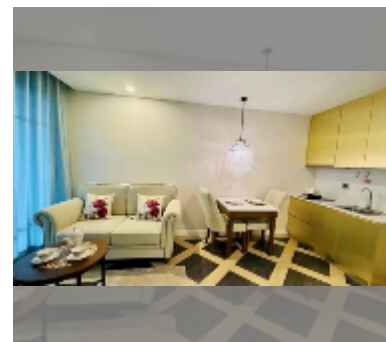

Condo for sale 1 bedroom 35 m² in Espana Condo Resort Pattaya, Pattaya

฿ 2,690,000

UNIT PARAMETERS:

UID	FS-240216
quota	foreign quota
type	1 bedroom
size	35m²
floor	5
view	pool view

PROJECT PARAMETERS:

district	Jomtien
buildings	7
floors	8
built in	2018
maintenance	฿ 18,900/year

FACILITIES:

General information: resort, underground parking, open parking, covered parking.

Swimming pool: swimming pool, kids pool.

Chill zone: chill zone.

Health zone: gym, sauna.

Other: lobby, kids playgarden, CCTV, security, minimart.