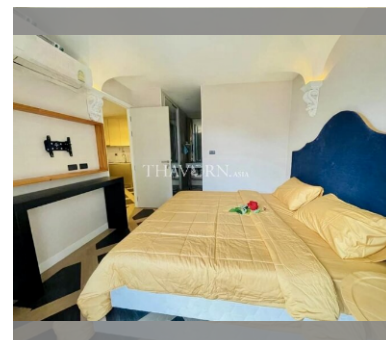

Condo for sale 1 bedroom 35 m² in Espana Condo Resort Pattaya, Pattaya

฿ 2,690,000

UNIT PARAMETERS:

UID	FS-240216
quota	foreign quota
type	1 bedroom
size	35m²
floor	5
view	pool view
quality	not chosen
transfer fee payer	Seller 50/ Buyer 50

PROJECT PARAMETERS:

district	Jomtien
buildings	7
floors	8
built in	2018
maintenance	฿ 18,900/year

FACILITIES:

General information: resort, underground parking, covered parking.

Swimming pool: swimming pool, kids pool.

Chill zone: chill zone.

Health zone: gym, sauna.

Other: lobby, kids playgarden, CCTV, security, minimart.