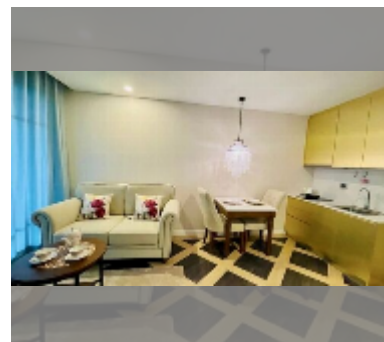

Condo for sale 1 bedroom 35 m² in Espana Condo Resort Pattaya, Pattaya

฿ 2,690,000

UNIT PARAMETERS:

UID	FS-240216
quota	foreign quota
type	1 bedroom
size	35m²
floor	5
view	pool view

PROJECT PARAMETERS:

district	Jomtien
buildings	7
floors	8
built in	2018
maintenance	฿ 18,900/year

FACILITIES:

General information: resort, underground parking, open parking, covered parking.
Swimming pool: swimming pool, kids pool.
Chill zone: chill zone.
Health zone: gym, sauna.
Other: lobby, kids playgarden, CCTV, security, minimart.