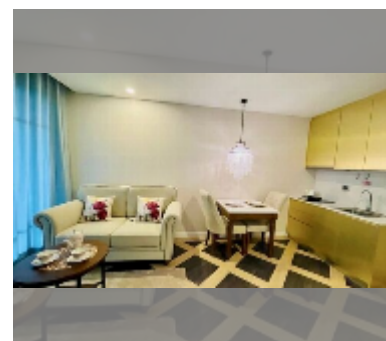

Condo for sale 1 bedroom 35 m² in Espana Condo Resort Pattaya, Pattaya

฿ 2,690,000

UNIT PARAMETERS:

UID	FS-240216
quota	foreign quota
type	1 bedroom
size	35m²
floor	5
view	pool view

PROJECT PARAMETERS:

district	Jomtien
buildings	7
floors	8
built in	2018
maintenance	฿ 18,900/year

FACILITIES:

General information: resort, underground parking, open parking, covered parking.

Swimming pool: swimming pool, kids pool.

Chill zone: chill zone.

Health zone: gym, sauna.

Other: lobby, kids playgarden, CCTV, security, minimart.