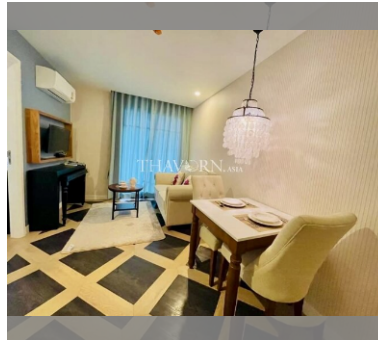

Condo for sale 1 bedroom 35 m² in Espana Condo Resort Pattaya, Pattaya

฿ 2,690,000

UNIT PARAMETERS:

UID	FS-240216
quota	foreign quota
type	1 bedroom
size	35m²
floor	5
view	pool view
quality	not chosen
transfer fee payer	Seller 50/ Buyer 50

PROJECT PARAMETERS:

district	Jomtien
buildings	7
floors	8
built in	2018
maintenance	฿ 18,900/year

FACILITIES:

General information: resort, underground parking, covered parking.

Swimming pool: swimming pool, kids pool.

Chill zone: chill zone.

Health zone: gym, sauna.

Other: lobby, kids playgarden, CCTV, security, minimart.