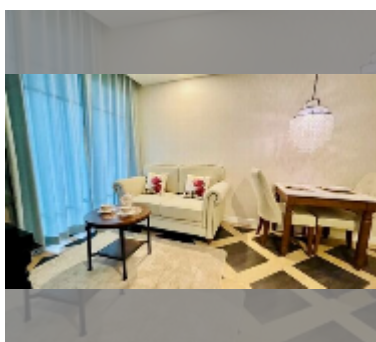

Condo for sale 1 bedroom 35 m² in Espana Condo Resort Pattaya, Pattaya

฿ 2,690,000

UNIT PARAMETERS:

UID	FS-240216
quota	foreign quota
type	1 bedroom
size	35m²
floor	5
view	pool view

PROJECT PARAMETERS:

district	Jomtien
buildings	7
floors	8
built in	2018
maintenance	฿ 18,900/year

FACILITIES:

General information: resort, underground parking, open parking, covered parking.

Swimming pool: swimming pool, kids pool.

Chill zone: chill zone.

Health zone: gym, sauna.

Other: lobby, kids playgarden, CCTV, security, minimart.