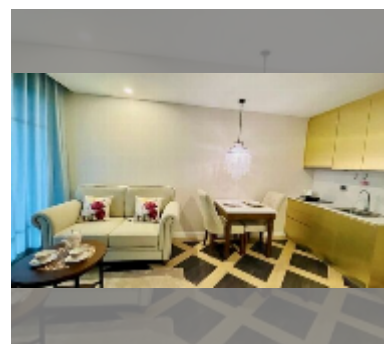

Condo for sale 1 bedroom 35 m² in Espana Condo Resort Pattaya, Pattaya

฿ 2,690,000

UNIT PARAMETERS:

UID	FS-240216
quota	foreign quota
type	1 bedroom
size	35m²
floor	5
view	pool view

PROJECT PARAMETERS:

district	Jomtien
buildings	7
floors	8
built in	2018
maintenance	฿ 18,900/year

FACILITIES:

General information: resort, underground parking, open parking, covered parking.

Swimming pool: swimming pool, kids pool.

Chill zone: chill zone.

Health zone: gym, sauna.

Other: lobby, kids playgarden, CCTV, security, minimart.