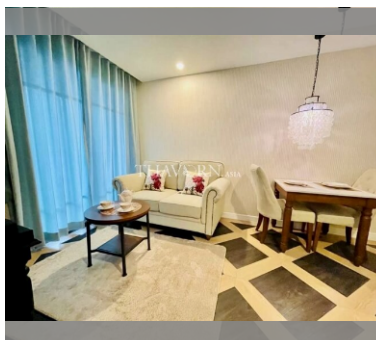

Condo for sale 1 bedroom 35 m² in Espana Condo Resort Pattaya, Pattaya

฿ 2,690,000

UNIT PARAMETERS:

UID	FS-240216
quota	foreign quota
type	1 bedroom
size	35m²
floor	5
view	pool view
quality	not chosen
transfer fee payer	Seller 50/ Buyer 50

PROJECT PARAMETERS:

district	Jomtien
buildings	7
floors	8
built in	2018
maintenance	฿ 18,900/year

FACILITIES:

General information: resort, underground parking, covered parking.

Swimming pool: swimming pool, kids pool.

Chill zone: chill zone.

Health zone: gym, sauna.

Other: lobby, kids playgarden, CCTV, security, minimart.