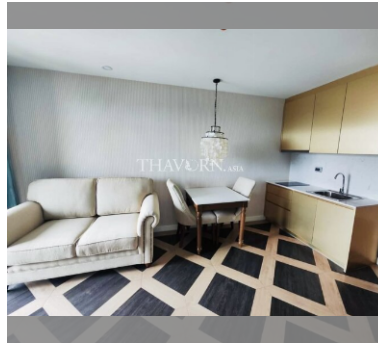

Condo for sale 1 bedroom 35 m² in Espana Condo Resort Pattaya, Pattaya

Discover your dream home in the heart of Pattaya with this stunning 1-bedroom apartment at the Espana Condo Resort Pattaya! Nestled in the vibrant Jomtien area, this fully furnished gem offers 35 square meters of modern living space on the top floor of an 8-story building. Priced at an incredible 1,950,000, this stylish flat is perfect for those looking to invest in a serene yet lively neighborhood. Enjoy the perks of foreign ownership and immerse yourself in the luxurious amenities and beautiful surroundings that the Espana Condo Resort has to offer. Don't miss out on this fantastic opportunity to own a piece of paradise in Pattaya. Your new adventure awaits at the Espana Condo Resort Pattaya!

฿ 1,950,000

UNIT PARAMETERS:

UID	FS-240214
quota	foreign quota
type	1 bedroom
size	35m²
floor	8
view	city view
quality	not chosen
transfer cost	
transfer fee payer	Seller 50/ Buyer 50
additional cost	

PROJECT PARAMETERS:

district	Jomtien
buildings	7
floors	8
built in	2018
maintenance	฿ 18,900/year

FACILITIES:

General information: resort, underground parking, covered parking.

Swimming pool: swimming pool, kids pool.

Chill zone: chill zone.

Health zone: gym, sauna.

Other: lobby, kids playgarden, CCTV, security, minimart.