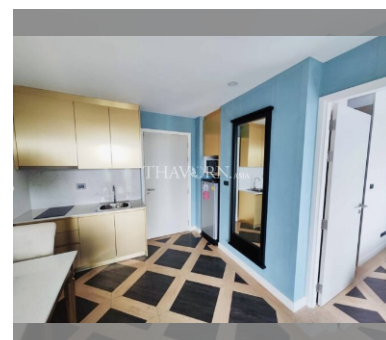

Condo for sale 1 bedroom 35 m² in Espana Condo Resort Pattaya, Pattaya

฿ 1,950,000

UNIT PARAMETERS:

UID	FS-240214
quota	foreign quota
type	1 bedroom
size	35m²
floor	8
view	city view
quality	not chosen
transfer fee payer	Seller 50/ Buyer 50

PROJECT PARAMETERS:

district	Jomtien
buildings	7
floors	8
built in	2018
maintenance	฿ 18,900/year

FACILITIES:

General information: resort, underground parking, covered parking.

Swimming pool: swimming pool, kids pool.

Chill zone: chill zone.

Health zone: gym, sauna.

Other: lobby, kids playgarden, CCTV, security, minimart.