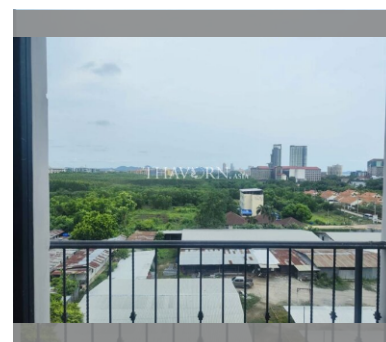

Condo for sale 1 bedroom 35 m² in Espana Condo Resort Pattaya, Pattaya

฿ 1,950,000

UNIT PARAMETERS:

UID	FS-240214
quota	foreign quota
type	1 bedroom
size	35m²
floor	8
view	city view
quality	not chosen
transfer fee payer	Seller 50/ Buyer 50

PROJECT PARAMETERS:

district	Jomtien
buildings	7
floors	8
built in	2018
maintenance	฿ 18,900/year

FACILITIES:

General information: resort, underground parking, covered parking.

Swimming pool: swimming pool, kids pool.

Chill zone: chill zone.

Health zone: gym, sauna.

Other: lobby, kids playgarden, CCTV, security, minimart.