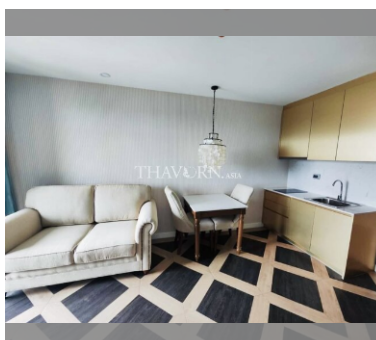

Condo for sale 1 bedroom 35 m² in Espana Condo Resort Pattaya, Pattaya

฿ 1,950,000

UNIT PARAMETERS:

UID	FS-240214
quota	foreign quota
type	1 bedroom
size	35m²
floor	8
view	city view
quality	not chosen
transfer fee payer	Seller 50/ Buyer 50

PROJECT PARAMETERS:

district	Jomtien
buildings	7
floors	8
built in	2018
maintenance	฿ 18,900/year

FACILITIES:

General information: resort, underground parking, covered parking.

Swimming pool: swimming pool, kids pool.

Chill zone: chill zone.

Health zone: gym, sauna.

Other: lobby, kids playgarden, CCTV, security, minimart.