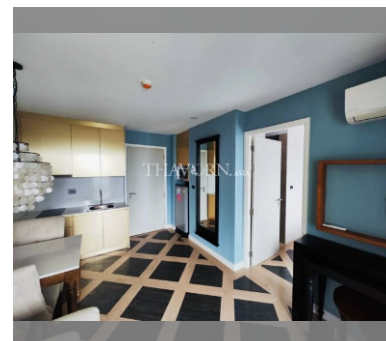

Condo for sale 1 bedroom 35 m² in Espana Condo Resort Pattaya, Pattaya

฿ 1,950,000

UNIT PARAMETERS:

UID	FS-240214
quota	foreign quota
type	1 bedroom
size	35m²
floor	8
view	city view
quality	not chosen
transfer fee payer	Seller 50/ Buyer 50

PROJECT PARAMETERS:

district	Jomtien
buildings	7
floors	8
built in	2018
maintenance	฿ 18,900/year

FACILITIES:

General information: resort, underground parking, covered parking.

Swimming pool: swimming pool, kids pool.

Chill zone: chill zone.

Health zone: gym, sauna.

Other: lobby, kids playgarden, CCTV, security, minimart.