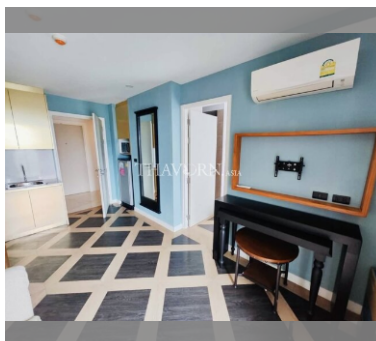

Condo for sale 1 bedroom 35 m² in Espana Condo Resort Pattaya, Pattaya

฿ 1,950,000

UNIT PARAMETERS:

UID	FS-240214
quota	foreign quota
type	1 bedroom
size	35m²
floor	8
view	city view
quality	not chosen
transfer fee payer	Seller 50/ Buyer 50

PROJECT PARAMETERS:

district	Jomtien
buildings	7
floors	8
built in	2018
maintenance	฿ 18,900/year

FACILITIES:

General information: resort, underground parking, covered parking.

Swimming pool: swimming pool, kids pool.

Chill zone: chill zone.

Health zone: gym, sauna.

Other: lobby, kids playgarden, CCTV, security, minimart.