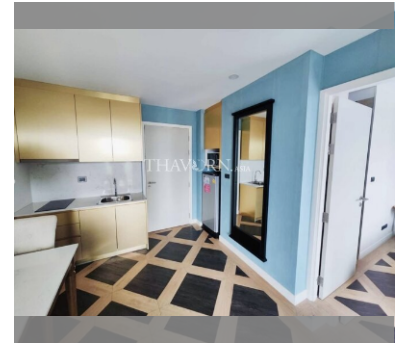

Condo for sale 1 bedroom 35 m² in Espana Condo Resort Pattaya, Pattaya

Discover your dream home in the heart of Pattaya with this stunning 1-bedroom apartment at the Espana Condo Resort Pattaya! Nestled in the vibrant Jomtien area, this fully furnished gem offers 35 square meters of modern living space on the top floor of an 8-story building. Priced at an incredible 1,950,000, this stylish flat is perfect for those looking to invest in a serene yet lively neighborhood. Enjoy the perks of foreign ownership and immerse yourself in the luxurious amenities and beautiful surroundings that the Espana Condo Resort has to offer. Don't miss out on this fantastic opportunity to own a piece of paradise in Pattaya. Your new adventure awaits at the Espana Condo Resort Pattaya!

฿ 1,950,000

UNIT PARAMETERS:

UID	FS-240214
quota	foreign quota
type	1 bedroom
size	35m²
floor	8
view	city view
quality	not chosen
transfer cost	
transfer fee payer	Seller 50/ Buyer 50
additional cost	

PROJECT PARAMETERS:

district	Jomtien
buildings	7
floors	8
built in	2018
maintenance	฿ 18,900/year

FACILITIES:

General information: resort, underground parking, covered parking.

Swimming pool: swimming pool, kids pool.

Chill zone: chill zone.

Health zone: gym, sauna.

Other: lobby, kids playgarden, CCTV, security, minimart.