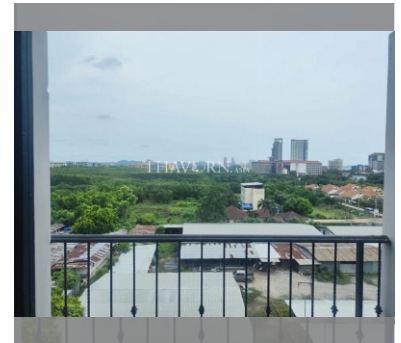

Condo for sale 1 bedroom 35 m² in Espana Condo Resort Pattaya, Pattaya

Discover your dream home in the heart of Pattaya with this stunning 1-bedroom apartment at the Espana Condo Resort Pattaya! Nestled in the vibrant Jomtien area, this fully furnished gem offers 35 square meters of modern living space on the top floor of an 8-story building. Priced at an incredible 1,950,000, this stylish flat is perfect for those looking to invest in a serene yet lively neighborhood. Enjoy the perks of foreign ownership and immerse yourself in the luxurious amenities and beautiful surroundings that the Espana Condo Resort has to offer. Don't miss out on this fantastic opportunity to own a piece of paradise in Pattaya. Your new adventure awaits at the Espana Condo Resort Pattaya!

฿ 1,950,000

UNIT PARAMETERS:

UID	FS-240214
quota	foreign quota
type	1 bedroom
size	35m²
floor	8
view	city view
quality	not chosen
transfer cost	
transfer fee payer	Seller 50/ Buyer 50
additional cost	

PROJECT PARAMETERS:

district	Jomtien
buildings	7
floors	8
built in	2018
maintenance	฿ 18,900/year

FACILITIES:

General information: resort, underground parking, covered parking.

Swimming pool: swimming pool, kids pool.

Chill zone: chill zone.

Health zone: gym, sauna.

Other: lobby, kids playgarden, CCTV, security, minimart.