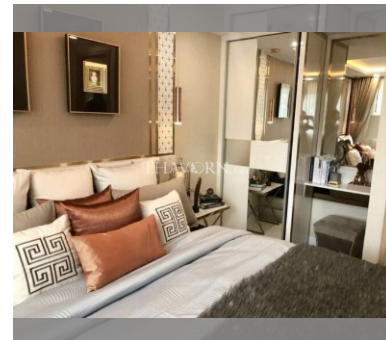

Condo for sale 2 bedroom 61 m² in Dusit Grand Park 2, Pattaya

฿ 5,610,000

UNIT PARAMETERS:

UID	FS-240213
quota	foreign quota
type	2 bedroom
size	61m²
floor	5
view	pool view
quality	not chosen
transfer fee payer	Seller 50/ Buyer 50

PROJECT PARAMETERS:

district	Jomtien
buildings	5
floors	8
built in	2020

FACILITIES:

General information: boutique, underground parking.

Swimming pool: swimming pool, kids pool, jacuzzi.

Chill zone: chill zone, garden.

Health zone: gym.

Other: lobby, clubhouse, CCTV, security.