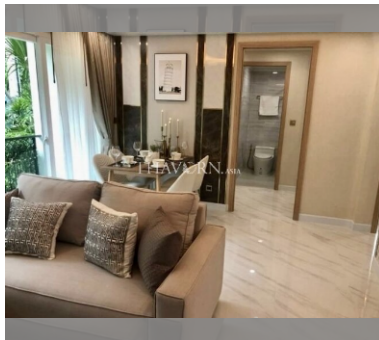

Condo for sale 2 bedroom 61 m² in Dusit Grand Park 2, Pattaya

฿ 5,610,000

UNIT PARAMETERS:

UID	FS-240213
quota	foreign quota
type	2 bedroom
size	61m²
floor	5
view	pool view
quality	not chosen
transfer fee payer	Seller 50/ Buyer 50

PROJECT PARAMETERS:

district	Jomtien
buildings	5
floors	8
built in	2020

FACILITIES:

General information: boutique, underground parking.

Swimming pool: swimming pool, kids pool, jacuzzi.

Chill zone: chill zone, garden.

Health zone: gym.

Other: lobby, clubhouse, CCTV, security.