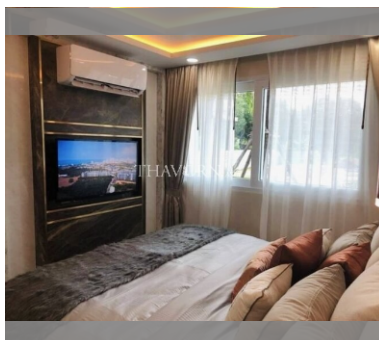

Condo for sale 2 bedroom 61 m² in Dusit Grand Park 2, Pattaya

฿ 5,610,000

UNIT PARAMETERS:

UID	FS-240213
quota	foreign quota
type	2 bedroom
size	61m²
floor	5
view	pool view
quality	not chosen
transfer fee payer	Seller 50/ Buyer 50

PROJECT PARAMETERS:

district	Jomtien
buildings	5
floors	8
built in	2020

FACILITIES:

General information: boutique, underground parking.

Swimming pool: swimming pool, kids pool, jacuzzi.

Chill zone: chill zone, garden.

Health zone: gym.

Other: lobby, clubhouse, CCTV, security.