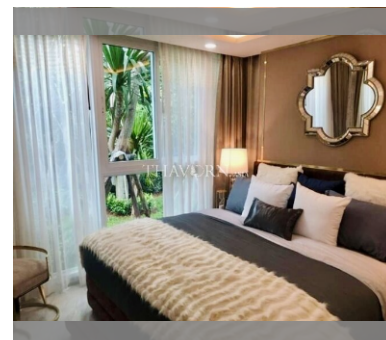

Condo for sale 2 bedroom 61 m² in Dusit Grand Park 2, Pattaya

฿ 5,610,000

UNIT PARAMETERS:

UID	FS-240213
quota	foreign quota
type	2 bedroom
size	61m²
floor	5
view	pool view
quality	not chosen
transfer fee payer	Seller 50/ Buyer 50

PROJECT PARAMETERS:

district	Jomtien
buildings	5
floors	8
built in	2020

FACILITIES:

General information: boutique, underground parking.

Swimming pool: swimming pool, kids pool, jacuzzi.

Chill zone: chill zone, garden.

Health zone: gym.

Other: lobby, clubhouse, CCTV, security.