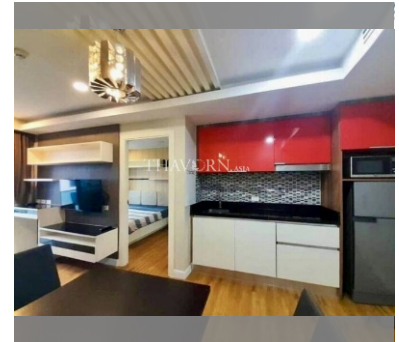

Condo for sale 1 bedroom 35 m² in Dusit Grand Park, Pattaya

฿ 2,740,000

UNIT PARAMETERS:

UID	FS-240210
quota	foreign quota
type	1 bedroom
size	35m²
floor	5
view	pool view
quality	not chosen
transfer fee payer	50/50

PROJECT PARAMETERS:

district	Jomtien
buildings	6
floors	8
built in	2015
maintenance	฿ 14,700/year

FACILITIES:

General information: resort, meters to

beach: 500, minutes to beach: 10,

underground parking, open parking.

Swimming pool: swimming pool, kids pool, water slides, waterfall, jacuzzi.

Chill zone: chill zone, garden.

Health zone: gym, sauna.

Other: lobby, clubhouse, CCTV, security, room service.