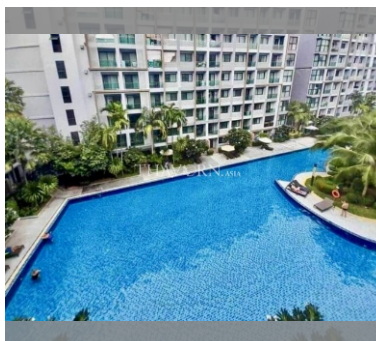

Condo for sale 1 bedroom 35 m² in Dusit Grand Park, Pattaya

฿ 2,740,000

UNIT PARAMETERS:

UID	FS-240210
quota	foreign quota
type	1 bedroom
size	35m²
floor	5
view	pool view
quality	not chosen
transfer cost	
transfer fee payer	50/50
additional cost	

PROJECT PARAMETERS:

district	Jomtien
buildings	6
floors	8
built in	2015
maintenance	฿ 14,700/year

FACILITIES:

General information: resort, meters to

beach: 500, minutes to beach: 10,

underground parking, open parking.

Swimming pool: swimming pool, kids pool,

water slides, waterfall, jacuzzi.

Chill zone: chill zone, garden.

Health zone: gym, sauna.

Other: lobby, clubhouse, CCTV, security,

room service.