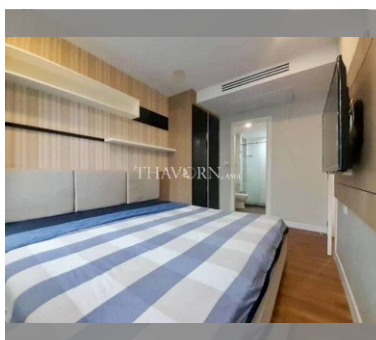

Condo for sale 1 bedroom 35 m² in Dusit Grand Park, Pattaya

฿ 2,740,000

UNIT PARAMETERS:

UID	FS-240210
quota	foreign quota
type	1 bedroom
size	35m²
floor	5
view	pool view
quality	not chosen
transfer cost	
transfer fee payer	50/50
additional cost	

PROJECT PARAMETERS:

district	Jomtien
buildings	6
floors	8
built in	2015
maintenance	฿ 14,700/year

FACILITIES:

General information: resort, meters to

beach: 500, minutes to beach: 10,

underground parking, open parking.

Swimming pool: swimming pool, kids pool,

water slides, waterfall, jacuzzi.

Chill zone: chill zone, garden.

Health zone: gym, sauna.

Other: lobby, clubhouse, CCTV, security,

room service.