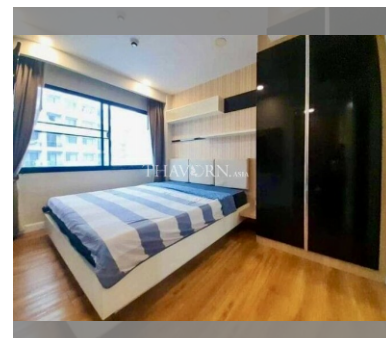

Condo for sale 1 bedroom 35 m² in Dusit Grand Park, Pattaya

฿ 2,740,000

UNIT PARAMETERS:

UID	FS-240210
quota	foreign quota
type	1 bedroom
size	35m²
floor	5
view	pool view
quality	not chosen
transfer cost	
transfer fee payer	50/50
additional cost	

PROJECT PARAMETERS:

district	Jomtien
buildings	6
floors	8
built in	2015
maintenance	฿ 14,700/year

FACILITIES:

General information: resort, meters to

beach: 500, minutes to beach: 10,

underground parking, open parking.

Swimming pool: swimming pool, kids pool,

water slides, waterfall, jacuzzi.

Chill zone: chill zone, garden.

Health zone: gym, sauna.

Other: lobby, clubhouse, CCTV, security,

room service.