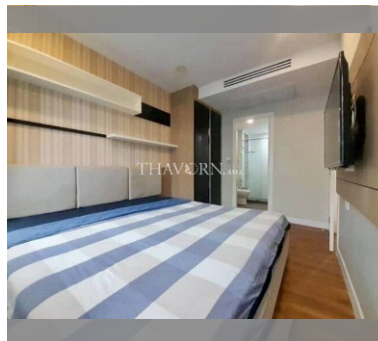

Condo for sale 1 bedroom 35 m² in Dusit Grand Park, Pattaya

฿ 2,740,000

UNIT PARAMETERS:

UID	FS-240210
quota	foreign quota
type	1 bedroom
size	35m²
floor	5
view	pool view
quality	not chosen
transfer fee payer	50/50

PROJECT PARAMETERS:

district	Jomtien
buildings	6
floors	8
built in	2015
maintenance	฿ 14,700/year

FACILITIES:

General information: resort, meters to

beach: 500, minutes to beach: 10,

underground parking, open parking.

Swimming pool: swimming pool, kids pool, water slides, waterfall, jacuzzi.

Chill zone: chill zone, garden.

Health zone: gym, sauna.

Other: lobby, clubhouse, CCTV, security, room service.