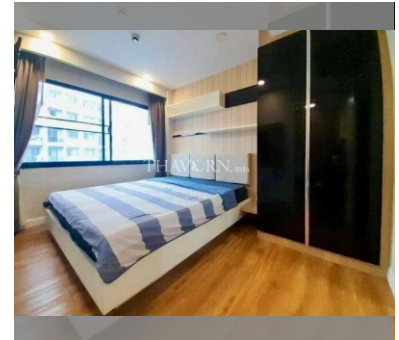

Condo for sale 1 bedroom 35 m² in Dusit Grand Park, Pattaya

฿ 2,740,000

UNIT PARAMETERS:

UID	FS-240210
quota	foreign quota
type	1 bedroom
size	35m²
floor	5
view	pool view
quality	not chosen
transfer fee payer	50/50

PROJECT PARAMETERS:

district	Jomtien
buildings	6
floors	8
built in	2015
maintenance	฿ 14,700/year

FACILITIES:

General information: resort, meters to

beach: 500, minutes to beach: 10,

underground parking, open parking.

Swimming pool: swimming pool, kids pool, water slides, waterfall, jacuzzi.

Chill zone: chill zone, garden.

Health zone: gym, sauna.

Other: lobby, clubhouse, CCTV, security, room service.