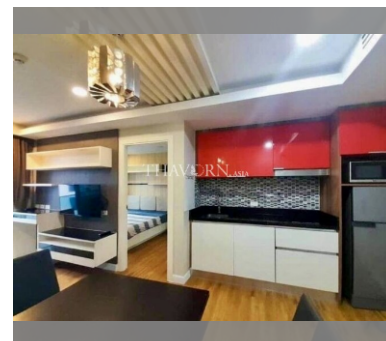

Condo for sale 1 bedroom 35 m² in Dusit Grand Park, Pattaya

฿ 2,740,000

UNIT PARAMETERS:

UID	FS-240210
quota	foreign quota
type	1 bedroom
size	35m²
floor	5
view	pool view
quality	not chosen
transfer cost	
transfer fee payer	50/50
additional cost	

PROJECT PARAMETERS:

district	Jomtien
buildings	6
floors	8
built in	2015
maintenance	฿ 14,700/year

FACILITIES:

General information: resort, meters to

beach: 500, minutes to beach: 10,

underground parking, open parking.

Swimming pool: swimming pool, kids pool,

water slides, waterfall, jacuzzi.

Chill zone: chill zone, garden.

Health zone: gym, sauna.

Other: lobby, clubhouse, CCTV, security,

room service.