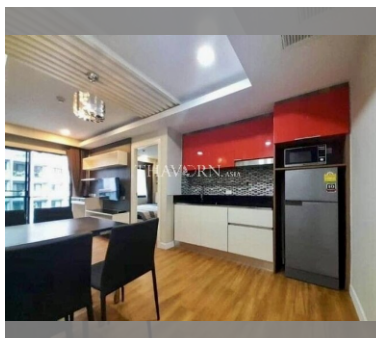

Condo for sale 1 bedroom 35 m² in Dusit Grand Park, Pattaya

฿ 2,740,000

UNIT PARAMETERS:

UID	FS-240210
quota	foreign quota
type	1 bedroom
size	35m²
floor	5
view	pool view
quality	not chosen
transfer cost	
transfer fee payer	50/50
additional cost	

PROJECT PARAMETERS:

district	Jomtien
buildings	6
floors	8
built in	2015
maintenance	฿ 14,700/year

FACILITIES:

General information: resort, meters to

beach: 500, minutes to beach: 10,

underground parking, open parking.

Swimming pool: swimming pool, kids pool,

water slides, waterfall, jacuzzi.

Chill zone: chill zone, garden.

Health zone: gym, sauna.

Other: lobby, clubhouse, CCTV, security,

room service.