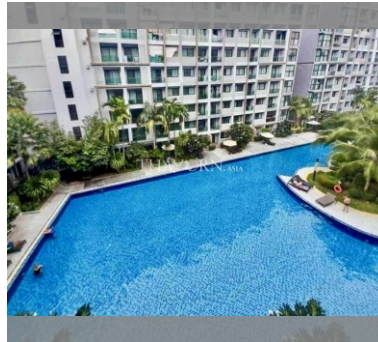

Condo for sale 1 bedroom 35 m² in Dusit Grand Park, Pattaya

฿ 2,740,000

UNIT PARAMETERS:

UID	FS-240210
quota	foreign quota
type	1 bedroom
size	35m ²
floor	5
view	pool view
quality	not chosen
transfer fee payer	50/50

PROJECT PARAMETERS:

district	Jomtien
buildings	6
floors	8
built in	2015
maintenance	฿ 14,700/year

FACILITIES:

General information: resort, meters to

beach: 500, minutes to beach: 10,

underground parking, open parking.

Swimming pool: swimming pool, kids pool, water slides, waterfall, jacuzzi.

Chill zone: chill zone, garden.

Health zone: gym, sauna.

Other: lobby, clubhouse, CCTV, security, room service.

details