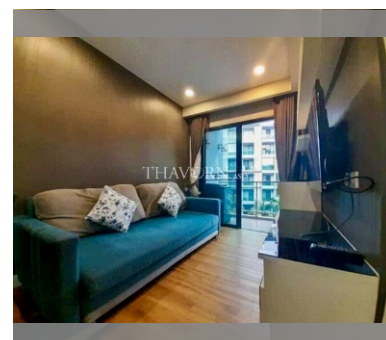

Condo for sale 1 bedroom 35 m² in Dusit Grand Park, Pattaya

฿ 2,740,000

UNIT PARAMETERS:

UID	FS-240210
quota	foreign quota
type	1 bedroom
size	35m²
floor	5
view	pool view
quality	not chosen
transfer cost	
transfer fee payer	50/50
additional cost	

PROJECT PARAMETERS:

district	Jomtien
buildings	6
floors	8
built in	2015
maintenance	฿ 14,700/year

FACILITIES:

General information: resort, meters to

beach: 500, minutes to beach: 10,

underground parking, open parking.

Swimming pool: swimming pool, kids pool,

water slides, waterfall, jacuzzi.

Chill zone: chill zone, garden.

Health zone: gym, sauna.

Other: lobby, clubhouse, CCTV, security,

room service.