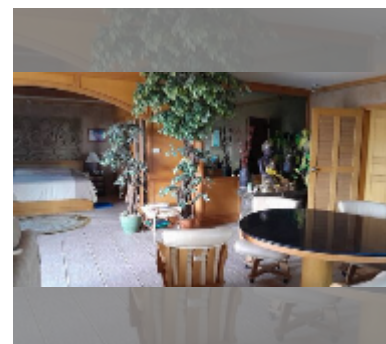

Condo for sale studio 103 m² in View Talay 2, Pattaya

฿ 5,500,000

UNIT PARAMETERS:

UID	FS-240207
quota	foreign quota
type	studio
size	103m ²
floor	16
view	city view

PROJECT PARAMETERS:

district	Jomtien
buildings	2
floors	20
built in	2002

FACILITIES:

General information: highrise, open parking, covered parking.

Swimming pool: swimming pool, kids pool.

Other: lobby, CCTV, security, minimart, laundry, room service.

[details](#)