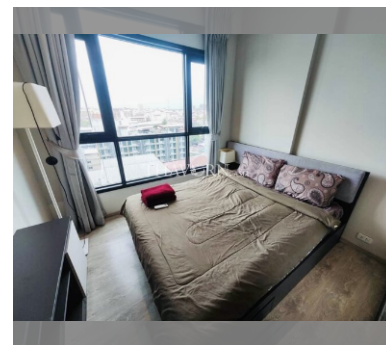

Condo for sale 1 bedroom 29 m² in The Base Central Pattaya, Pattaya

Welcome to your dream urban retreat in the heart of Pattaya! This chic 1-bedroom flat in the prestigious The Base Central Pattaya is perfect for those seeking a vibrant city lifestyle. Situated on the 10th floor of a modern 32-story building, this 29 m² gem offers stunning city views and a cozy, fully furnished space that you'll love coming home to. Priced at ฿3,350,000, this property is a fantastic investment, especially with its foreign ownership quota. Imagine waking up in a stylish, well-appointed apartment that has everything you need. The Base Central Pattaya offers top-notch amenities and a prime location in Central Pattaya, putting you right in the middle of all the action – from shopping and dining to entertainment and the beach. ...

฿ 3,350,000

UNIT PARAMETERS:

UID	FS-240205
quota	foreign quota
type	1 bedroom
size	29m²
floor	10
view	city view
quality	not chosen
transfer cost	
transfer fee payer	Seller 50 Buyer 50
additional cost	

PROJECT PARAMETERS:

district	Central Pattaya
buildings	3
floors	32
built in	2016

FACILITIES:

General information: highrise, meters to beach: 100, minutes to beach: 5, covered parking.

Swimming pool: swimming pool, rooftop pool.

Chill zone: garden, rooftop chillout, barbeque areas.

Health zone: gym.

Other: lobby, CCTV, security.