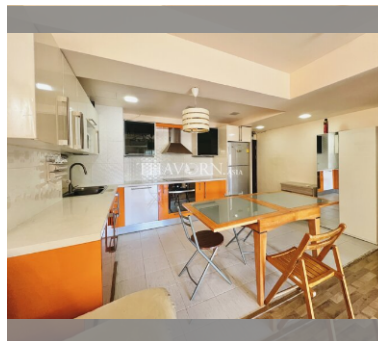

Condo for sale 2 bedroom 88.5 m² in Jomtien beach condominium, Pattaya

฿ 3,360,000

UNIT PARAMETERS:

UID	FS-240200
quota	foreign quota
type	2 bedroom
size	88.5m²
floor	2
view	city view
quality	not chosen

PROJECT PARAMETERS:

district	Jomtien
buildings	5
floors	18
built in	1993

FACILITIES:

General information: highrise, open parking.

Swimming pool: swimming pool.

Chill zone: chill zone.

Health zone: gym.

Other: CCTV, security, minimart.