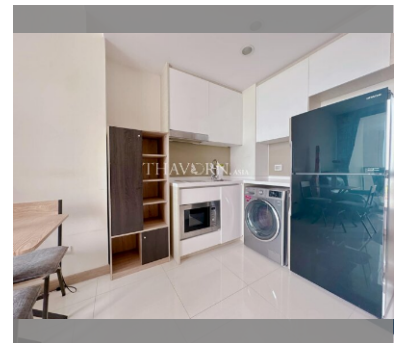

฿ 3,990,000

UNIT PARAMETERS:

UID	FS-240199
quota	thai quota
type	1 bedroom
size	35m²
floor	20
view	sea view
quality	not chosen
transfer cost	
transfer fee payer	Seller 50 Buyer 50
additional cost	

PROJECT PARAMETERS:

district	Wongamat
buildings	2
floors	43
built in	2017
maintenance	฿ 21,000/year

FACILITIES:

General information: highrise, meters to beach: 150, minutes to beach: 3, pets are allowed, open parking, multy-level parking, covered parking.

Swimming pool: swimming pool, kids pool, rooftop pool, infinity view, water slides, waterfall, jacuzzi, pool bar .

Chill zone: chill zone, garden, rooftop chillout.

Health zone: gym, sauna, hamam, massage.

Other: reception, lobby, clubhouse, meeting room, games room, kids playgarden, CCTV, security, laundry.