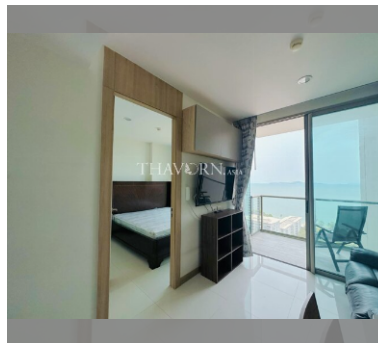

฿ 3,990,000

UNIT PARAMETERS:

UID	FS-240199
quota	thai quota
type	1 bedroom
size	35m²
floor	20
view	sea view
quality	not chosen
transfer cost	
transfer fee payer	Seller 50 Buyer 50
additional cost	

PROJECT PARAMETERS:

district	Wongamat
buildings	2
floors	43
built in	2017
maintenance	฿ 21,000/year

FACILITIES:

General information: highrise, meters to beach: 150, minutes to beach: 3, pets are allowed, open parking, multy-level parking, covered parking.

Swimming pool: swimming pool, kids pool, rooftop pool, infinity view, water slides, waterfall, jacuzzi, pool bar .

Chill zone: chill zone, garden, rooftop chillout.

Health zone: gym, sauna, hamam, massage.

Other: reception, lobby, clubhouse, meeting room, games room, kids playgarden, CCTV, security, laundry.