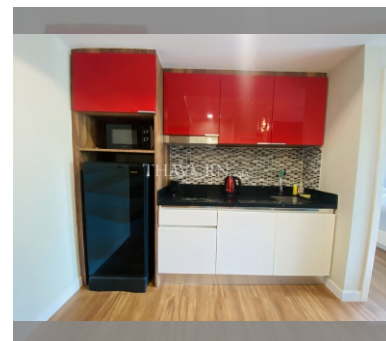

Condo for sale 1 bedroom 35 m² in Dusit Grand Park, Pattaya

฿ 2,240,000

UNIT PARAMETERS:

UID	FS-240197
quota	thai quota
type	1 bedroom
size	35m²
floor	4
view	city view
quality	not chosen
transfer fee payer	Seller 50 Buyer 50

PROJECT PARAMETERS:

district	Jomtien
buildings	6
floors	8
built in	2015
maintenance	฿ 14,700/year

FACILITIES:

General information: resort, meters to

beach: 500, minutes to beach: 10,

underground parking, open parking.

Swimming pool: swimming pool, kids pool, water slides, waterfall, jacuzzi.

Chill zone: chill zone, garden.

Health zone: gym, sauna.

Other: lobby, clubhouse, CCTV, security, room service.