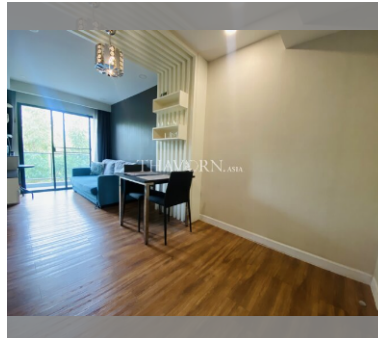

Condo for sale 1 bedroom 35 m² in Dusit Grand Park, Pattaya

฿ 2,240,000

UNIT PARAMETERS:

UID	FS-240197
quota	thai quota
type	1 bedroom
size	35m²
floor	4
view	city view
quality	not chosen
transfer fee payer	Seller 50 Buyer 50

PROJECT PARAMETERS:

district	Jomtien
buildings	6
floors	8
built in	2015
maintenance	฿ 14,700/year

FACILITIES:

General information: resort, meters to

beach: 500, minutes to beach: 10,

underground parking, open parking.

Swimming pool: swimming pool, kids pool,

water slides, waterfall, jacuzzi.

Chill zone: chill zone, garden.

Health zone: gym, sauna.

Other: lobby, clubhouse, CCTV, security,

room service.