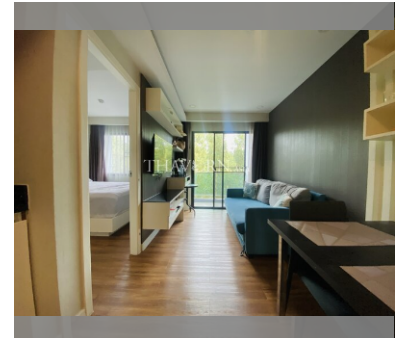

Condo for sale 1 bedroom 35 m² in Dusit Grand Park, Pattaya

฿ 2,240,000

UNIT PARAMETERS:

UID	FS-240197
quota	thai quota
type	1 bedroom
size	35m ²
floor	4
view	city view
quality	not chosen
transfer fee payer	Seller 50 Buyer 50

Swimming pool: swimming pool, kids pool,

water slides, waterfall, jacuzzi.

Chill zone: chill zone, garden.

Health zone: gym, sauna.

Other: lobby, clubhouse, CCTV, security,

room service.

details