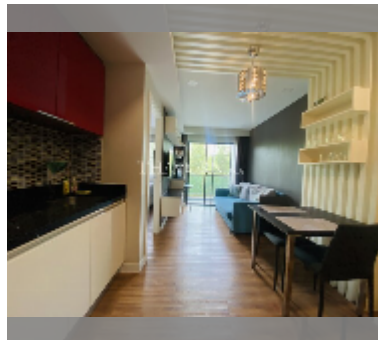

Condo for sale 1 bedroom 35 m² in Dusit Grand Park, Pattaya

฿ 2,100,000

UNIT PARAMETERS:

UID	FS-240197
quota	thai quota
type	1 bedroom
size	35m ²
floor	4
view	city view

PROJECT PARAMETERS:

district	Jomtien
buildings	6
floors	8
built in	2015
maintenance	฿ 14,700/year

Health zone: gym, sauna.

Other: lobby, clubhouse, CCTV, security, room service.

details