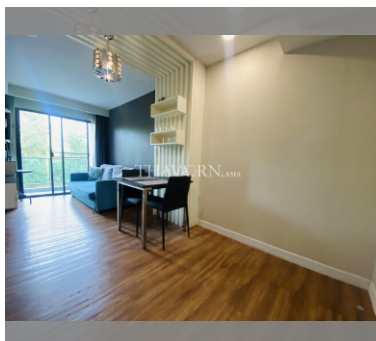

Condo for sale 1 bedroom 35 m² in Dusit Grand Park, Pattaya

฿ 2,240,000

UNIT PARAMETERS:

UID	FS-240197
quota	thai quota
type	1 bedroom
size	35m²
floor	4
view	city view
quality	not chosen
transfer fee payer	Seller 50 Buyer 50

PROJECT PARAMETERS:

district	Jomtien
buildings	6
floors	8
built in	2015
maintenance	฿ 14,700/year

FACILITIES:

General information: resort, meters to

beach: 500, minutes to beach: 10,

underground parking, open parking.

Swimming pool: swimming pool, kids pool, water slides, waterfall, jacuzzi.

Chill zone: chill zone, garden.

Health zone: gym, sauna.

Other: lobby, clubhouse, CCTV, security, room service.