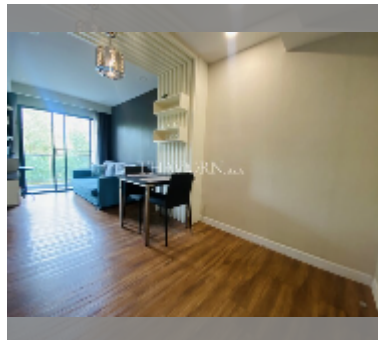

Condo for sale 1 bedroom 35 m² in Dusit Grand Park, Pattaya

฿ 2,100,000

UNIT PARAMETERS:

UID	FS-240197
quota	thai quota
type	1 bedroom
size	35m ²
floor	4
view	city view

PROJECT PARAMETERS:

district	Jomtien
buildings	6
floors	8
built in	2015
maintenance	฿ 14,700/year

Health zone: gym, sauna.

Other: lobby, clubhouse, CCTV, security, room service.

details