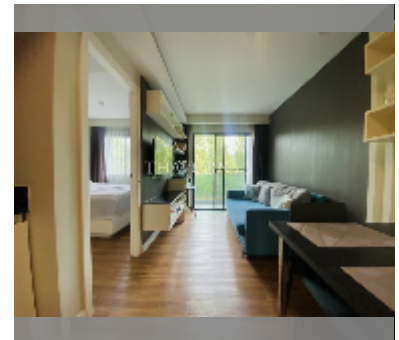

Condo for sale 1 bedroom 35 m² in Dusit Grand Park, Pattaya

฿ 2,100,000

UNIT PARAMETERS:

UID	FS-240197
quota	thai quota
type	1 bedroom
size	35m ²
floor	4
view	city view

PROJECT PARAMETERS:

district	Jomtien
buildings	6
floors	8
built in	2015
maintenance	฿ 14,700/year

Health zone: gym, sauna.

Other: lobby, clubhouse, CCTV, security, room service.

details