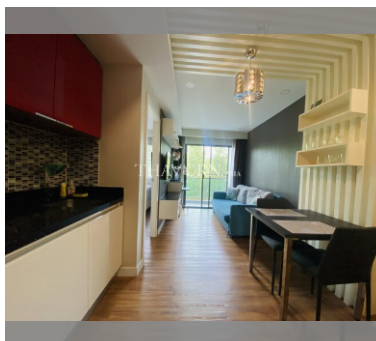

Condo for sale 1 bedroom 35 m² in Dusit Grand Park, Pattaya

฿ 2,240,000

UNIT PARAMETERS:

UID	FS-240197
quota	thai quota
type	1 bedroom
size	35m²
floor	4
view	city view
quality	not chosen
transfer fee payer	Seller 50 Buyer 50

PROJECT PARAMETERS:

district	Jomtien
buildings	6
floors	8
built in	2015
maintenance	฿ 14,700/year

FACILITIES:

General information: resort, meters to

beach: 500, minutes to beach: 10,

underground parking, open parking.

Swimming pool: swimming pool, kids pool, water slides, waterfall, jacuzzi.

Chill zone: chill zone, garden.

Health zone: gym, sauna.

Other: lobby, clubhouse, CCTV, security, room service.