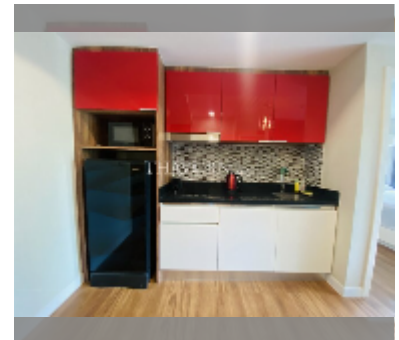

Condo for sale 1 bedroom 35 m² in Dusit Grand Park, Pattaya

฿ 2,100,000

UNIT PARAMETERS:

UID	FS-240197
quota	thai quota
type	1 bedroom
size	35m²
floor	4
view	city view

PROJECT PARAMETERS:

district	Jomtien
buildings	6
floors	8
built in	2015
maintenance	฿ 14,700/year

FACILITIES:

General information: resort, meters to

beach: 500, minutes to beach: 10,

underground parking, open parking.

Swimming pool: swimming pool, kids pool, water slides, waterfall, jacuzzi.

Chill zone: chill zone, garden.

Health zone: gym, sauna.

Other: lobby, clubhouse, CCTV, security, room service.