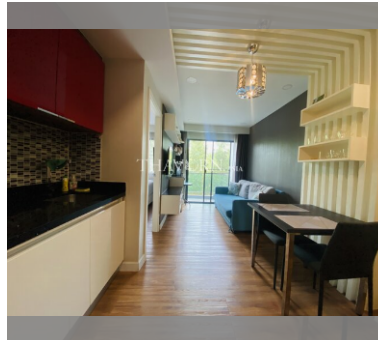

Condo for sale 1 bedroom 35 m² in Dusit Grand Park, Pattaya

฿ 2,240,000

UNIT PARAMETERS:

UID	FS-240197
quota	thai quota
type	1 bedroom
size	35m ²
floor	4
view	city view
quality	not chosen
transfer fee payer	Seller 50 Buyer 50

Swimming pool: swimming pool, kids pool,

water slides, waterfall, jacuzzi.

Chill zone: chill zone, garden.

Health zone: gym, sauna.

Other: lobby, clubhouse, CCTV, security,

room service.

details