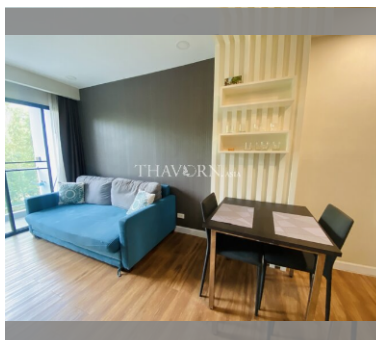

Condo for sale 1 bedroom 35 m² in Dusit Grand Park, Pattaya

฿ 2,240,000

UNIT PARAMETERS:

UID	FS-240197
quota	thai quota
type	1 bedroom
size	35m²
floor	4
view	city view
quality	not chosen
transfer fee payer	Seller 50 Buyer 50

PROJECT PARAMETERS:

district	Jomtien
buildings	6
floors	8
built in	2015
maintenance	฿ 14,700/year

FACILITIES:

General information: resort, meters to

beach: 500, minutes to beach: 10,

underground parking, open parking.

Swimming pool: swimming pool, kids pool, water slides, waterfall, jacuzzi.

Chill zone: chill zone, garden.

Health zone: gym, sauna.

Other: lobby, clubhouse, CCTV, security, room service.