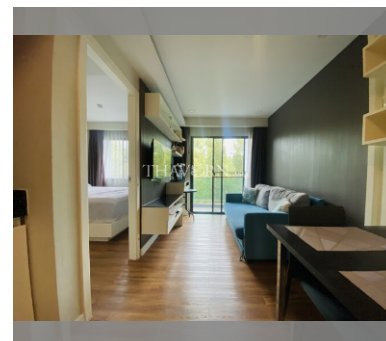

Condo for sale 1 bedroom 35 m² in Dusit Grand Park, Pattaya

฿ 2,240,000

UNIT PARAMETERS:

UID	FS-240197
quota	thai quota
type	1 bedroom
size	35m ²
floor	4
view	city view
quality	not chosen
transfer fee payer	Seller 50 Buyer 50

Swimming pool: swimming pool, kids pool, water slides, waterfall, jacuzzi.

Chill zone: chill zone, garden.

Health zone: gym, sauna.

Other: lobby, clubhouse, CCTV, security, room service.

details