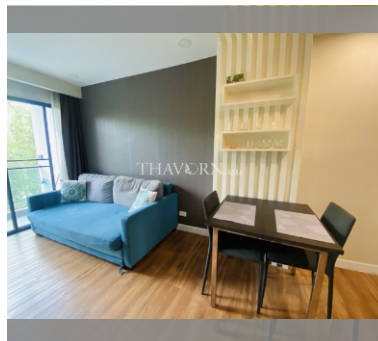

Condo for sale 1 bedroom 35 m² in Dusit Grand Park, Pattaya

฿ 2,240,000

UNIT PARAMETERS:

UID	FS-240197
quota	thai quota
type	1 bedroom
size	35m²
floor	4
view	city view
quality	not chosen
transfer fee payer	Seller 50 Buyer 50

PROJECT PARAMETERS:

district	Jomtien
buildings	6
floors	8
built in	2015
maintenance	฿ 14,700/year

FACILITIES:

General information: resort, meters to

beach: 500, minutes to beach: 10,

underground parking, open parking.

Swimming pool: swimming pool, kids pool,

water slides, waterfall, jacuzzi.

Chill zone: chill zone, garden.

Health zone: gym, sauna.

Other: lobby, clubhouse, CCTV, security,

room service.