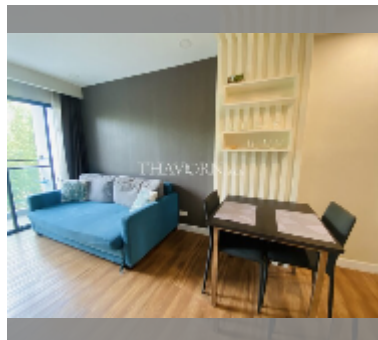

Condo for sale 1 bedroom 35 m² in Dusit Grand Park, Pattaya

฿ 2,100,000

UNIT PARAMETERS:

UID	FS-240197
quota	thai quota
type	1 bedroom
size	35m ²
floor	4
view	city view

PROJECT PARAMETERS:

district	Jomtien
buildings	6
floors	8
built in	2015
maintenance	฿ 14,700/year

Health zone: gym, sauna.

Other: lobby, clubhouse, CCTV, security, room service.

details