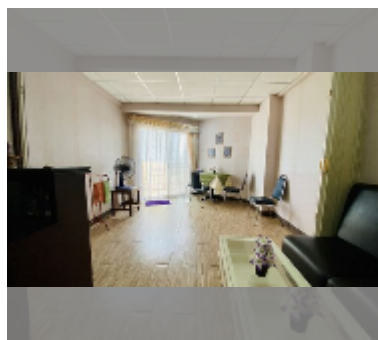

Condo for sale 1 bedroom 46.55 m² in Jomtien beach condominium, Pattaya

฿ 1,900,000

UNIT PARAMETERS:

UID	FS-240196
quota	foreign quota
type	1 bedroom
size	46.55m ²
floor	4
view	city view

PROJECT PARAMETERS:

district	Jomtien
buildings	5
floors	18
built in	1993

FACILITIES:

General information: highrise, open parking.

Swimming pool: swimming pool.

Chill zone: chill zone.

Health zone: gym.

Other: CCTV, security, minimart.