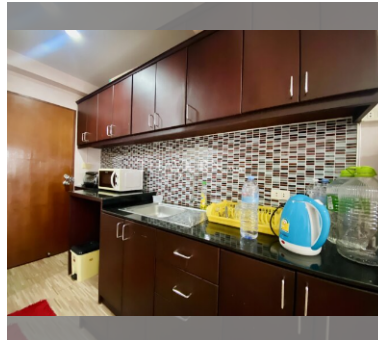

Condo for sale 1 bedroom 46.55 m² in Jomtien beach condominium, Pattaya

฿ 1,900,000

UNIT PARAMETERS:

UID	FS-240196
quota	foreign quota
type	1 bedroom
size	46.55m²
floor	4
view	city view
quality	not chosen
transfer fee payer	Seller 50 Buyer 50

PROJECT PARAMETERS:

district	Jomtien
buildings	5
floors	18
built in	1993

FACILITIES:

General information: highrise, open parking.

Swimming pool: swimming pool.

Chill zone: chill zone.

Health zone: gym.

Other: CCTV, security, minimart.