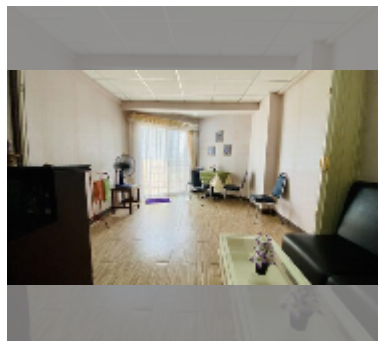

Condo for sale 1 bedroom 46.55 m² in Jomtien beach condominium, Pattaya

฿ 1,900,000

UNIT PARAMETERS:

UID	FS-240196
quota	foreign quota
type	1 bedroom
size	46.55m ²
floor	4
view	city view

PROJECT PARAMETERS:

district	Jomtien
buildings	5
floors	18
built in	1993

FACILITIES:

General information: highrise, open parking.

Swimming pool: swimming pool.

Chill zone: chill zone.

Health zone: gym.

Other: CCTV, security, minimart.