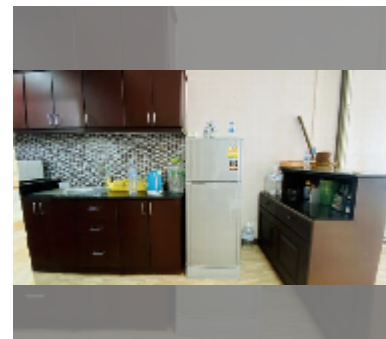

Condo for sale 1 bedroom 46.55 m² in Jomtien beach condominium, Pattaya

฿ 1,900,000

UNIT PARAMETERS:

UID	FS-240196
quota	foreign quota
type	1 bedroom
size	46.55m²
floor	4
view	city view

PROJECT PARAMETERS:

district	Jomtien
buildings	5
floors	18
built in	1993

FACILITIES:

General information: highrise, open parking.

Swimming pool: swimming pool.

Chill zone: chill zone.

Health zone: gym.

Other: CCTV, security, minimart.