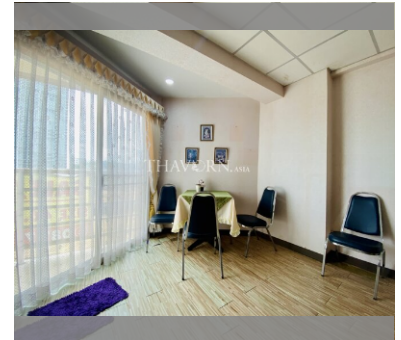

Condo for sale 1 bedroom 46.55 m² in Jomtien beach condominium, Pattaya

฿ 1,900,000

UNIT PARAMETERS:

UID	FS-240196
quota	foreign quota
type	1 bedroom
size	46.55m²
floor	4
view	city view
quality	not chosen
transfer fee payer	Seller 50 Buyer 50

PROJECT PARAMETERS:

district	Jomtien
buildings	5
floors	18
built in	1993

FACILITIES:

General information: highrise, open parking.

Swimming pool: swimming pool.

Chill zone: chill zone.

Health zone: gym.

Other: CCTV, security, minimart.