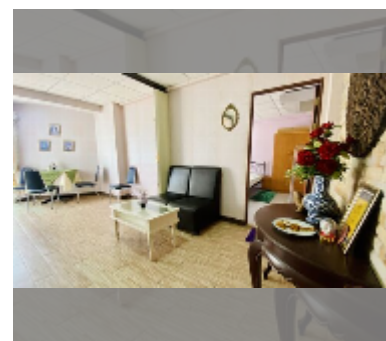

Condo for sale 1 bedroom 46.55 m² in Jomtien beach condominium, Pattaya

฿ 1,900,000

UNIT PARAMETERS:

UID	FS-240196
quota	foreign quota
type	1 bedroom
size	46.55m ²
floor	4
view	city view

PROJECT PARAMETERS:

district	Jomtien
buildings	5
floors	18
built in	1993

FACILITIES:

General information: highrise, open parking.

Swimming pool: swimming pool.

Chill zone: chill zone.

Health zone: gym.

Other: CCTV, security, minimart.