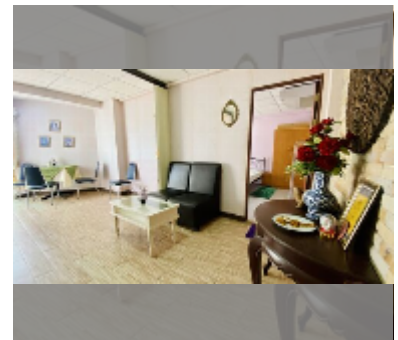

Condo for sale 1 bedroom 46.55 m² in Jomtien beach condominium, Pattaya

฿ 1,900,000

UNIT PARAMETERS:

UID	FS-240196
quota	foreign quota
type	1 bedroom
size	46.55m²
floor	4
view	city view

PROJECT PARAMETERS:

district	Jomtien
buildings	5
floors	18
built in	1993

FACILITIES:

General information: highrise, open parking.

Swimming pool: swimming pool.

Chill zone: chill zone.

Health zone: gym.

Other: CCTV, security, minimart.