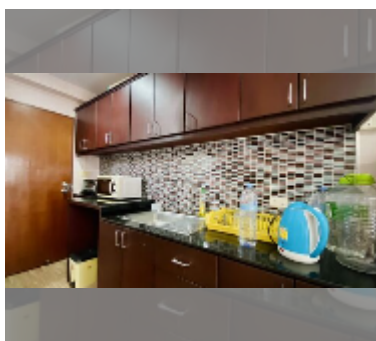

Condo for sale 1 bedroom 46.55 m² in Jomtien beach condominium, Pattaya

฿ 1,900,000

UNIT PARAMETERS:

UID	FS-240196
quota	foreign quota
type	1 bedroom
size	46.55m²
floor	4
view	city view

PROJECT PARAMETERS:

district	Jomtien
buildings	5
floors	18
built in	1993

FACILITIES:

General information: highrise, open parking.

Swimming pool: swimming pool.

Chill zone: chill zone.

Health zone: gym.

Other: CCTV, security, minimart.