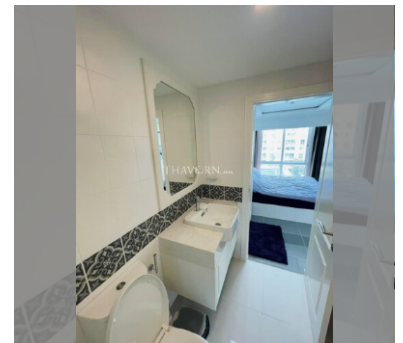

Condo for sale 1 bedroom 36 m² in The Orient Resort and Spa, Pattaya

Welcome to your dream retreat in the heart of Pattaya! This charming 1-bedroom condo, nestled within The Orient Resort and Spa, offers a perfect blend of comfort and luxury. Spanning 36 square meters, this fully furnished flat is ready for you to move in and start enjoying the serene lifestyle of Jomtien. Located on the 4th floor of an 8-story building, this condo offers a cozy yet modern living space. The tasteful furnishings and thoughtful design make it an ideal home for anyone looking to experience the best of Pattaya. Whether you're relaxing in your stylish living room or preparing a meal in the well-equipped kitchen, you'll feel right at home. The Orient Resort and Spa is renowned for its top-notch amenities and tranquil ambiance, p...

฿ 3,090,000

UNIT PARAMETERS:

UID	FS-240194
quota	foreign quota
type	1 bedroom
size	36m²
floor	4
view	pool view
quality	not chosen
transfer cost	
transfer fee payer	Seller 50 Buyer 50
additional cost	

PROJECT PARAMETERS:

district	Jomtien
buildings	3
floors	8
built in	2018

FACILITIES:

General information: resort, meters to beach: 500, minutes to beach: 10, open parking.

Swimming pool: swimming pool, kids pool, water slides, jacuzzi, pool bar .

Chill zone: chill zone, garden.

Health zone: gym, sauna.

Other: reception, lobby, meeting room, CCTV, security, room service.