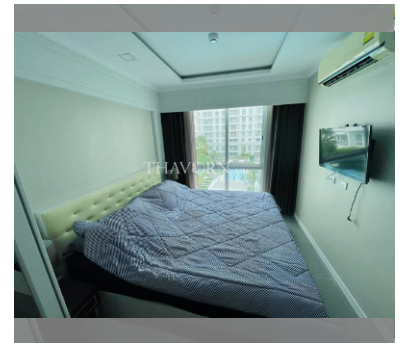

Condo for sale 1 bedroom 36 m² in The Orient Resort and Spa, Pattaya

Welcome to your dream retreat in the heart of Pattaya! This charming 1-bedroom condo, nestled within The Orient Resort and Spa, offers a perfect blend of comfort and luxury. Spanning 36 square meters, this fully furnished flat is ready for you to move in and start enjoying the serene lifestyle of Jomtien. Located on the 4th floor of an 8-story building, this condo offers a cozy yet modern living space. The tasteful furnishings and thoughtful design make it an ideal home for anyone looking to experience the best of Pattaya. Whether you're relaxing in your stylish living room or preparing a meal in the well-equipped kitchen, you'll feel right at home. The Orient Resort and Spa is renowned for its top-notch amenities and tranquil ambiance, p...

฿ 3,090,000

UNIT PARAMETERS:

UID	FS-240194
quota	foreign quota
type	1 bedroom
size	36m²
floor	4
view	pool view
quality	not chosen
transfer cost	
transfer fee payer	Seller 50 Buyer 50
additional cost	

PROJECT PARAMETERS:

district	Jomtien
buildings	3
floors	8
built in	2018

FACILITIES:

General information: resort, meters to beach: 500, minutes to beach: 10, open parking.

Swimming pool: swimming pool, kids pool, water slides, jacuzzi, pool bar .

Chill zone: chill zone, garden.

Health zone: gym, sauna.

Other: reception, lobby, meeting room, CCTV, security, room service.