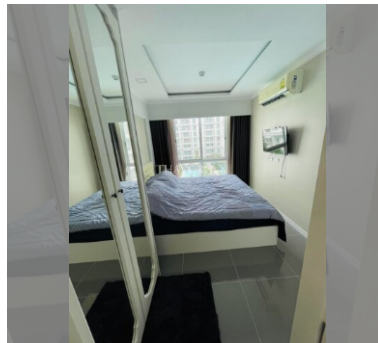

Condo for sale 1 bedroom 36 m² in The Orient Resort and Spa, Pattaya

Welcome to your dream retreat in the heart of Pattaya! This charming 1-bedroom condo, nestled within The Orient Resort and Spa, offers a perfect blend of comfort and luxury. Spanning 36 square meters, this fully furnished flat is ready for you to move in and start enjoying the serene lifestyle of Jomtien. Located on the 4th floor of an 8-story building, this condo offers a cozy yet modern living space. The tasteful furnishings and thoughtful design make it an ideal home for anyone looking to experience the best of Pattaya. Whether you're relaxing in your stylish living room or preparing a meal in the well-equipped kitchen, you'll feel right at home. The Orient Resort and Spa is renowned for its top-notch amenities and tranquil ambiance, p...

฿ 3,090,000

UNIT PARAMETERS:

UID	FS-240194
quota	foreign quota
type	1 bedroom
size	36m²
floor	4
view	pool view
quality	not chosen
transfer cost	
transfer fee payer	Seller 50 Buyer 50
additional cost	

PROJECT PARAMETERS:

district	Jomtien
buildings	3
floors	8
built in	2018

FACILITIES:

General information: resort, meters to beach: 500, minutes to beach: 10, open parking.

Swimming pool: swimming pool, kids pool, water slides, jacuzzi, pool bar .

Chill zone: chill zone, garden.

Health zone: gym, sauna.

Other: reception, lobby, meeting room, CCTV, security, room service.