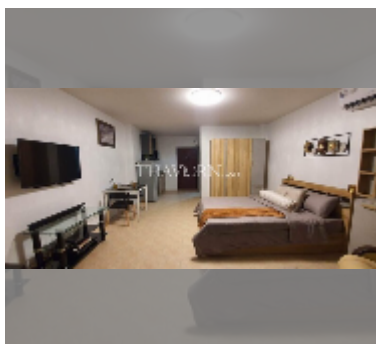

Condo for sale studio 33.62 m² in View Talay 1, Pattaya

฿ 1,650,000

UNIT PARAMETERS:

UID	FS-240192
quota	foreign quota
type	studio
size	33.62m²
floor	5
view	pool view

PROJECT PARAMETERS:

district	Thappraya
buildings	2
floors	15
built in	1997
maintenance	฿ 8,069/year

FACILITIES:

General information: highrise, meters to beach: 600, minutes to beach: 10, open parking.

Swimming pool: swimming pool, kids pool.

Chill zone: garden.

Health zone: massage.

Other: lobby, CCTV, security, minimart, laundry, room service.