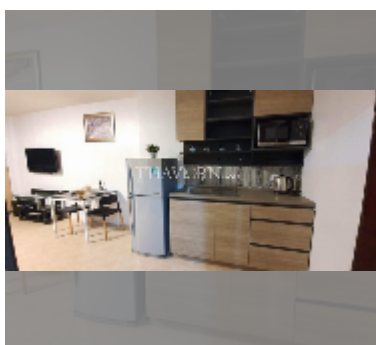

Condo for sale studio 33.62 m² in View Talay 1, Pattaya

฿ 1,650,000

UNIT PARAMETERS:

UID	FS-240192
quota	foreign quota
type	studio
size	33.62m²
floor	5
view	pool view

PROJECT PARAMETERS:

district	Thappraya
buildings	2
floors	15
built in	1997
maintenance	฿ 8,069/year

FACILITIES:

General information: highrise, meters to beach: 600, minutes to beach: 10, open parking.

Swimming pool: swimming pool, kids pool.

Chill zone: garden.

Health zone: massage.

Other: lobby, CCTV, security, minimart, laundry, room service.