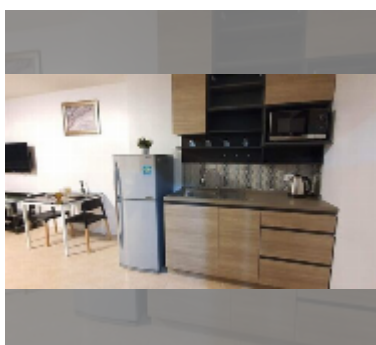

Condo for sale studio 33.62 m² in View Talay 1, Pattaya

฿ 1,650,000

UNIT PARAMETERS:

UID	FS-240192
quota	foreign quota
type	studio
size	33.62m²
floor	5
view	pool view

PROJECT PARAMETERS:

district	Thappraya
buildings	2
floors	15
built in	1997
maintenance	฿ 8,069/year

FACILITIES:

General information: highrise, meters to beach: 600, minutes to beach: 10, open parking.

Swimming pool: swimming pool, kids pool.

Chill zone: garden.

Health zone: massage.

Other: lobby, CCTV, security, minimart, laundry, room service.