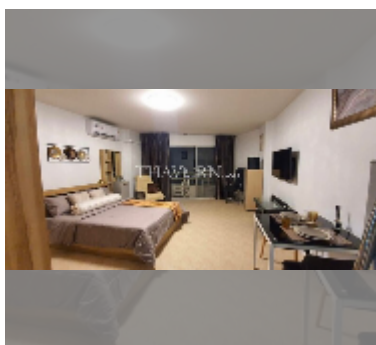

Condo for sale studio 33.62 m² in View Talay 1, Pattaya

฿ 1,650,000

UNIT PARAMETERS:

UID	FS-240192
quota	foreign quota
type	studio
size	33.62m²
floor	5
view	pool view

PROJECT PARAMETERS:

district	Thappraya
buildings	2
floors	15
built in	1997
maintenance	฿ 8,069/year

FACILITIES:

General information: highrise, meters to beach: 600, minutes to beach: 10, open parking.

Swimming pool: swimming pool, kids pool.

Chill zone: garden.

Health zone: massage.

Other: lobby, CCTV, security, minimart, laundry, room service.