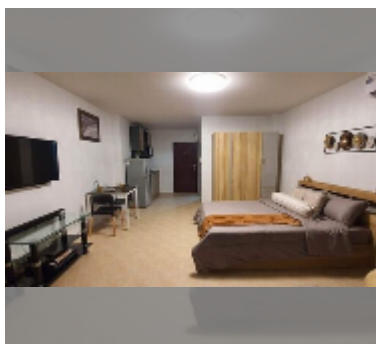

Condo for sale studio 33.62 m² in View Talay 1, Pattaya

฿ 1,650,000

UNIT PARAMETERS:

UID	FS-240192
quota	foreign quota
type	studio
size	33.62m²
floor	5
view	pool view

PROJECT PARAMETERS:

district	Thappraya
buildings	2
floors	15
built in	1997
maintenance	฿ 8,069/year

FACILITIES:

General information: highrise, meters to beach: 600, minutes to beach: 10, open parking.

Swimming pool: swimming pool, kids pool.

Chill zone: garden.

Health zone: massage.

Other: lobby, CCTV, security, minimart, laundry, room service.