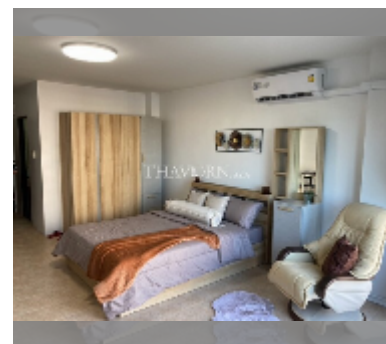

Condo for sale studio 33.62 m² in View Talay 1, Pattaya

฿ 1,650,000

UNIT PARAMETERS:

UID	FS-240192
quota	foreign quota
type	studio
size	33.62m²
floor	5
view	pool view

PROJECT PARAMETERS:

district	Thappraya
buildings	2
floors	15
built in	1997
maintenance	฿ 8,069/year

FACILITIES:

General information: highrise, meters to beach: 600, minutes to beach: 10, open parking.

Swimming pool: swimming pool, kids pool.

Chill zone: garden.

Health zone: massage.

Other: lobby, CCTV, security, minimart, laundry, room service.