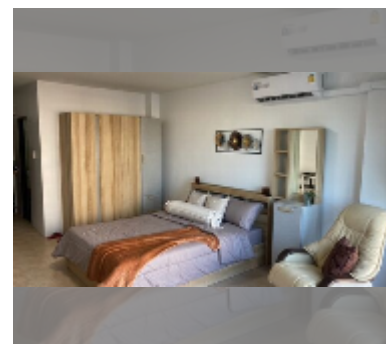

Condo for sale studio 33.62 m² in View Talay 1, Pattaya

฿ 1,650,000

UNIT PARAMETERS:

UID	FS-240192
quota	foreign quota
type	studio
size	33.62m²
floor	5
view	pool view

PROJECT PARAMETERS:

district	Thappraya
buildings	2
floors	15
built in	1997
maintenance	฿ 8,069/year

FACILITIES:

General information: highrise, meters to beach: 600, minutes to beach: 10, open parking.

Swimming pool: swimming pool, kids pool.

Chill zone: garden.

Health zone: massage.

Other: lobby, CCTV, security, minimart, laundry, room service.