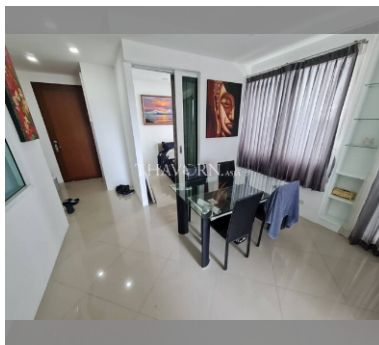

Condo for sale 2 bedroom 67 m² in Diamond Suites Resort, Pattaya

Discover your dream home in the heart of Pattaya! This charming 2-bedroom condo, nestled within the prestigious Diamond Suites Resort, offers a perfect blend of comfort and luxury. Spanning 67 square meters, this fully furnished flat is ready for you to move in and start living your best life. Located on the 4th floor of a 7-story building, this condo provides a tranquil escape from the bustling city while still being conveniently close to all the action in the vibrant Thappraya area. Whether you're looking to relax by the pool, enjoy the resort's amenities, or explore the local attractions, Diamond Suites Resort has it all. Priced at an attractive 2,800,000 and available under foreign ownership quota, this property is a fantastic invest...

฿ 2,800,000

UNIT PARAMETERS:

UID	FS-240190
quota	foreign quota
type	2 bedroom
size	67m²
floor	4
view	pool view
quality	not chosen
transfer cost	
transfer fee payer	Seller 50/ Buyer 50
additional cost	

PROJECT PARAMETERS:

district	Thappraya
buildings	7
floors	7
built in	2015

FACILITIES:

General information: resort, meters to beach: 700, minutes to beach: 10, open parking.

Swimming pool: swimming pool, kids pool.

Chill zone: chill zone, garden.

Health zone: gym, sauna.

Other: reception, CCTV, security, minimart.