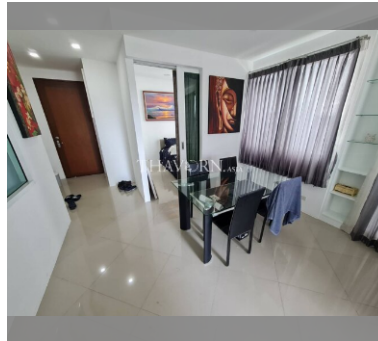

Condo for sale 2 bedroom 67 m² in Diamond Suites Resort, Pattaya

Discover your dream home in the heart of Pattaya! This charming 2-bedroom condo, nestled within the prestigious Diamond Suites Resort, offers a perfect blend of comfort and luxury. Spanning 67 square meters, this fully furnished flat is ready for you to move in and start living your best life. Located on the 4th floor of a 7-story building, this condo provides a tranquil escape from the bustling city while still being conveniently close to all the action in the vibrant Thappraya area. Whether you're looking to relax by the pool, enjoy the resort's amenities, or explore the local attractions, Diamond Suites Resort has it all. Priced at an attractive 2,800,000 and available under foreign ownership quota, this property is a fantastic invest...

฿ 2,800,000

UNIT PARAMETERS:

UID	FS-240190
quota	foreign quota
type	2 bedroom
size	67m²
floor	4
view	pool view
quality	not chosen
transfer cost	
transfer fee payer	Seller 50/ Buyer 50
additional cost	

PROJECT PARAMETERS:

district	Thappraya
buildings	7
floors	7
built in	2015

FACILITIES:

General information: resort, meters to beach: 700, minutes to beach: 10, open parking.

Swimming pool: swimming pool, kids pool.

Chill zone: chill zone, garden.

Health zone: gym, sauna.

Other: reception, CCTV, security, minimart.