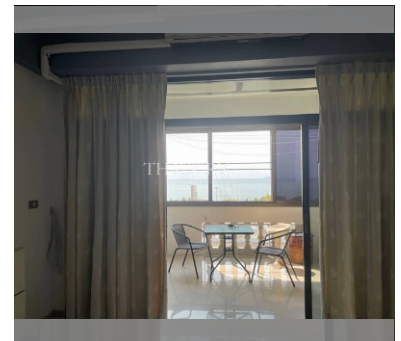

Condo for sale studio 66 m² in Jomtien Complex, Pattaya

฿ 3,300,000

UNIT PARAMETERS:

UID	FS-240188
quota	foreign quota
type	studio
size	66m²
floor	7
view	sea view
quality	not chosen
transfer fee payer	Seller 50/ Buyer 50

PROJECT PARAMETERS:

district	Jomtien
buildings	2
floors	39
built in	1995
maintenance	฿ 15,840/year

FACILITIES:

General information: highrise, meters to beach: 50, minutes to beach: 3, multy-level parking.

Swimming pool: swimming pool, sunbathing area.

Chill zone: chill zone, garden, barbeque areas.

Health zone: gym.

Other: CCTV, security, minimart, laundry.