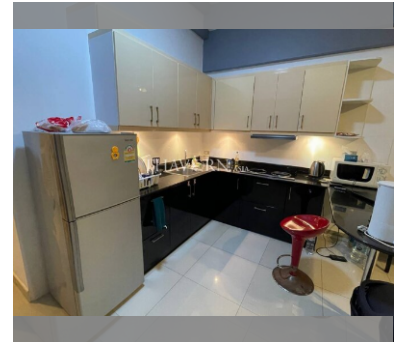

Condo for sale studio 66 m² in Jomtien Complex, Pattaya

฿ 3,300,000

UNIT PARAMETERS:

UID	FS-240188
quota	foreign quota
type	studio
size	66m²
floor	7
view	sea view
quality	not chosen
transfer fee payer	Seller 50/ Buyer 50

PROJECT PARAMETERS:

district	Jomtien
buildings	2
floors	39
built in	1995
maintenance	฿ 15,840/year

FACILITIES:

General information: highrise, meters to beach: 50, minutes to beach: 3, multy-level parking.

Swimming pool: swimming pool, sunbathing area.

Chill zone: chill zone, garden, barbeque areas.

Health zone: gym.

Other: CCTV, security, minimart, laundry.