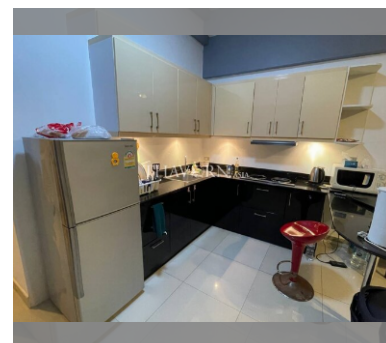

Condo for sale studio 66 m² in Jomtien Complex, Pattaya

Welcome to your dream studio condo in the heart of Pattaya! Nestled within the prestigious Jomtien Complex, this fully furnished gem offers a spacious 66 m² of modern living space. Located on the 7th floor of a 39-story building, you'll enjoy stunning views and a serene atmosphere. Priced at just 3,300,000, this condo is perfect for anyone looking to own a piece of paradise with foreign ownership. Move-in ready with stylish furnishings, all that's missing is you! Don't miss your chance to experience the vibrant lifestyle of Jomtien. Make this beautiful condo your new home today!

฿ 3,300,000

UNIT PARAMETERS:

UID	FS-240188
quota	foreign quota
type	studio
size	66m²
floor	7
view	sea view
quality	not chosen
transfer cost	
transfer fee payer	Seller 50/ Buyer 50
additional cost	

PROJECT PARAMETERS:

district	Jomtien
buildings	2
floors	39
built in	1995
maintenance	฿ 15,840/year

FACILITIES:

General information: highrise, meters to beach: 50, minutes to beach: 3, multy-level parking.

Swimming pool: swimming pool, sunbathing area.

Chill zone: chill zone, garden, barbeque areas.

Health zone: gym.

Other: CCTV, security, minimart, laundry.