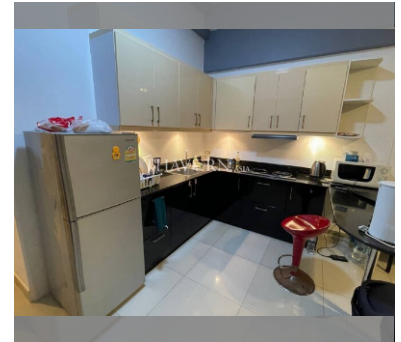

Condo for sale studio 66 m² in Jomtien Complex, Pattaya

฿ 3,300,000

UNIT PARAMETERS:

UID	FS-240188
quota	foreign quota
type	studio
size	66m²
floor	7
view	sea view
quality	not chosen
transfer fee payer	Seller 50/ Buyer 50

PROJECT PARAMETERS:

district	Jomtien
buildings	2
floors	39
built in	1995
maintenance	฿ 15,840/year

FACILITIES:

General information: highrise, meters to beach: 50, minutes to beach: 3, multy-level parking.

Swimming pool: swimming pool, sunbathing area.

Chill zone: chill zone, garden, barbeque areas.

Health zone: gym.

Other: CCTV, security, minimart, laundry.