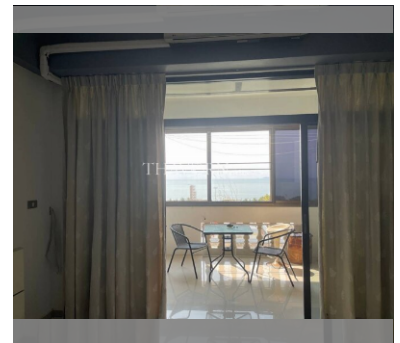

Condo for sale studio 66 m² in Jomtien Complex, Pattaya

฿ 3,300,000

UNIT PARAMETERS:

UID	FS-240188
quota	foreign quota
type	studio
size	66m²
floor	7
view	sea view
quality	not chosen
transfer fee payer	Seller 50/ Buyer 50

PROJECT PARAMETERS:

district	Jomtien
buildings	2
floors	39
built in	1995
maintenance	฿ 15,840/year

FACILITIES:

General information: highrise, meters to beach: 50, minutes to beach: 3, multy-level parking.

Swimming pool: swimming pool, sunbathing area.

Chill zone: chill zone, garden, barbeque areas.

Health zone: gym.

Other: CCTV, security, minimart, laundry.