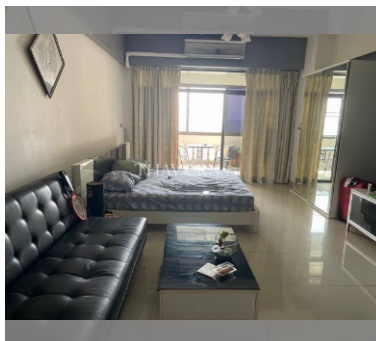

Condo for sale studio 66 m² in Jomtien Complex, Pattaya

Welcome to your dream studio condo in the heart of Pattaya! Nestled within the prestigious Jomtien Complex, this fully furnished gem offers a spacious 66 m² of modern living space. Located on the 7th floor of a 39-story building, you'll enjoy stunning views and a serene atmosphere. Priced at just 3,300,000, this condo is perfect for anyone looking to own a piece of paradise with foreign ownership. Move-in ready with stylish furnishings, all that's missing is you! Don't miss your chance to experience the vibrant lifestyle of Jomtien. Make this beautiful condo your new home today!

฿ 3,300,000

UNIT PARAMETERS:

UID	FS-240188
quota	foreign quota
type	studio
size	66m²
floor	7
view	sea view
quality	not chosen
transfer cost	
transfer fee payer	Seller 50/ Buyer 50
additional cost	

PROJECT PARAMETERS:

district	Jomtien
buildings	2
floors	39
built in	1995
maintenance	฿ 15,840/year

FACILITIES:

General information: highrise, meters to beach: 50, minutes to beach: 3, multy-level parking.

Swimming pool: swimming pool, sunbathing area.

Chill zone: chill zone, garden, barbeque areas.

Health zone: gym.

Other: CCTV, security, minimart, laundry.