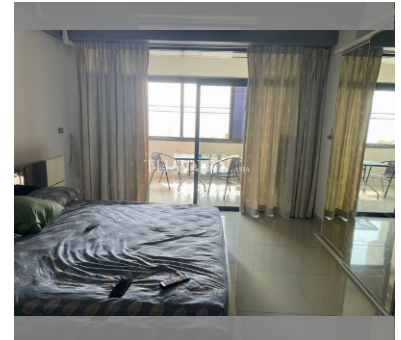

Condo for sale studio 66 m² in Jomtien Complex, Pattaya

฿ 3,300,000

UNIT PARAMETERS:

UID	FS-240188
quota	foreign quota
type	studio
size	66m²
floor	7
view	sea view
quality	not chosen
transfer fee payer	Seller 50/ Buyer 50

PROJECT PARAMETERS:

district	Jomtien
buildings	2
floors	39
built in	1995
maintenance	฿ 15,840/year

FACILITIES:

General information: highrise, meters to beach: 50, minutes to beach: 3, multy-level parking.

Swimming pool: swimming pool, sunbathing area.

Chill zone: chill zone, garden, barbeque areas.

Health zone: gym.

Other: CCTV, security, minimart, laundry.