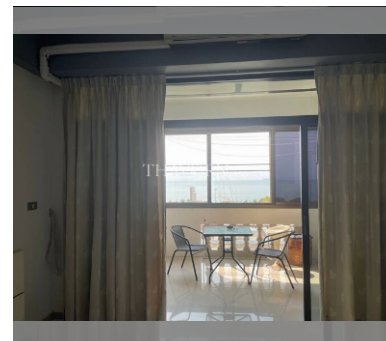

Condo for sale studio 66 m² in Jomtien Complex, Pattaya

Welcome to your dream studio condo in the heart of Pattaya! Nestled within the prestigious Jomtien Complex, this fully furnished gem offers a spacious 66 m² of modern living space. Located on the 7th floor of a 39-story building, you'll enjoy stunning views and a serene atmosphere. Priced at just 3,300,000, this condo is perfect for anyone looking to own a piece of paradise with foreign ownership. Move-in ready with stylish furnishings, all that's missing is you! Don't miss your chance to experience the vibrant lifestyle of Jomtien. Make this beautiful condo your new home today!

฿ 3,300,000

UNIT PARAMETERS:

UID	FS-240188
quota	foreign quota
type	studio
size	66m²
floor	7
view	sea view
quality	not chosen
transfer cost	
transfer fee payer	Seller 50/ Buyer 50
additional cost	

PROJECT PARAMETERS:

district	Jomtien
buildings	2
floors	39
built in	1995
maintenance	฿ 15,840/year

FACILITIES:

General information: highrise, meters to beach: 50, minutes to beach: 3, multy-level parking.

Swimming pool: swimming pool, sunbathing area.

Chill zone: chill zone, garden, barbeque areas.

Health zone: gym.

Other: CCTV, security, minimart, laundry.