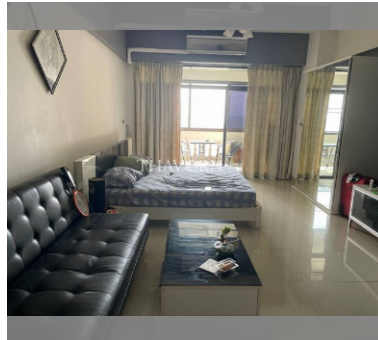

Condo for sale studio 66 m² in Jomtien Complex, Pattaya

฿ 3,300,000

UNIT PARAMETERS:

UID	FS-240188
quota	foreign quota
type	studio
size	66m²
floor	7
view	sea view
quality	not chosen
transfer fee payer	Seller 50/ Buyer 50

PROJECT PARAMETERS:

district	Jomtien
buildings	2
floors	39
built in	1995
maintenance	฿ 15,840/year

FACILITIES:

General information: highrise, meters to beach: 50, minutes to beach: 3, multy-level parking.

Swimming pool: swimming pool, sunbathing area.

Chill zone: chill zone, garden, barbeque areas.

Health zone: gym.

Other: CCTV, security, minimart, laundry.