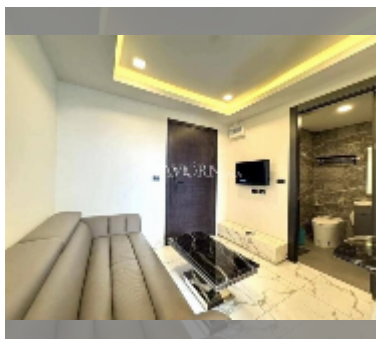

Condo for sale 1 bedroom 29 m² in Arcadia Millennium Tower, Pattaya

฿ 3,290,000

UNIT PARAMETERS:

UID	FS-240183
quota	foreign quota
type	1 bedroom
size	29m ²
floor	39
view	city view

PROJECT PARAMETERS:

district	Central Pattaya
buildings	1
floors	46
built in	2021
maintenance	฿ 13,920/year

FACILITIES:

General information: highrise, open parking.

Swimming pool: swimming pool, rooftop pool.

Chill zone: chill zone, garden, rooftop chillout.

Health zone: gym, sauna, SPA.

Other: lobby, games room, CCTV, security, laundry.