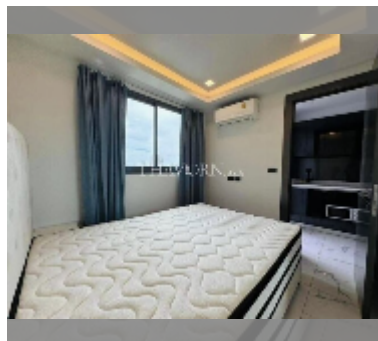

Condo for sale 1 bedroom 29 m² in Arcadia Millennium Tower, Pattaya

฿ 3,290,000

UNIT PARAMETERS:

UID	FS-240183
quota	foreign quota
type	1 bedroom
size	29m²
floor	39
view	city view

PROJECT PARAMETERS:

district	Central Pattaya
buildings	1
floors	46
built in	2021
maintenance	฿ 13,920/year

FACILITIES:

General information: highrise, open parking.

Swimming pool: swimming pool, rooftop pool.

Chill zone: chill zone, garden, rooftop chillout.

Health zone: gym, sauna, SPA.

Other: lobby, games room, CCTV, security, laundry.