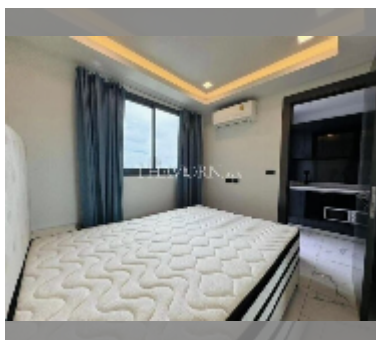

Condo for sale 1 bedroom 29 m² in Arcadia Millennium Tower, Pattaya

฿ 3,290,000

UNIT PARAMETERS:

UID	FS-240183
quota	foreign quota
type	1 bedroom
size	29m²
floor	39
view	city view

PROJECT PARAMETERS:

district	Central Pattaya
buildings	1
floors	46
built in	2021
maintenance	฿ 13,920/year

FACILITIES:

General information: highrise, open parking.

Swimming pool: swimming pool, rooftop pool.

Chill zone: chill zone, garden, rooftop chillout.

Health zone: gym, sauna, SPA.

Other: lobby, games room, CCTV, security, laundry.