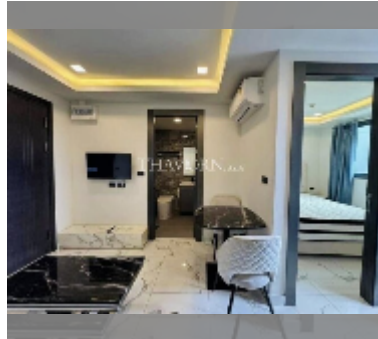

Condo for sale 1 bedroom 29 m² in Arcadia Millennium Tower, Pattaya

฿ 3,290,000

UNIT PARAMETERS:

UID	FS-240183
quota	foreign quota
type	1 bedroom
size	29m²
floor	39
view	city view

PROJECT PARAMETERS:

district	Central Pattaya
buildings	1
floors	46
built in	2021
maintenance	฿ 13,920/year

FACILITIES:

General information: highrise, open parking.

Swimming pool: swimming pool, rooftop pool.

Chill zone: chill zone, garden, rooftop chillout.

Health zone: gym, sauna, SPA.

Other: lobby, games room, CCTV, security, laundry.