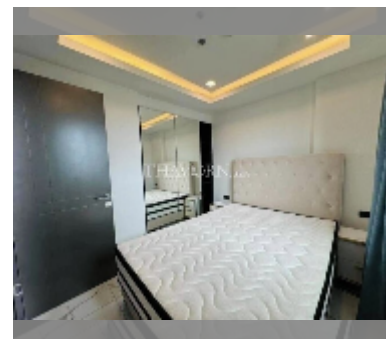

Condo for sale 1 bedroom 29 m² in Arcadia Millennium Tower, Pattaya

฿ 3,290,000

UNIT PARAMETERS:

UID	FS-240183
quota	foreign quota
type	1 bedroom
size	29m²
floor	39
view	city view

PROJECT PARAMETERS:

district	Central Pattaya
buildings	1
floors	46
built in	2021
maintenance	฿ 13,920/year

FACILITIES:

General information: highrise, open parking.

Swimming pool: swimming pool, rooftop pool.

Chill zone: chill zone, garden, rooftop chillout.

Health zone: gym, sauna, SPA.

Other: lobby, games room, CCTV, security, laundry.