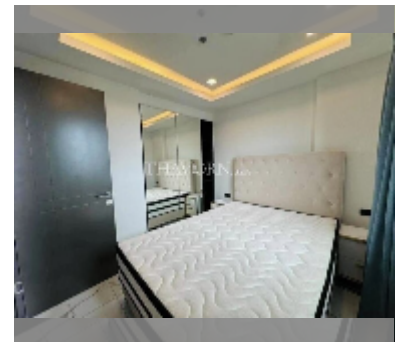

Condo for sale 1 bedroom 29 m² in Arcadia Millennium Tower, Pattaya

฿ 3,290,000

UNIT PARAMETERS:

UID	FS-240183
quota	foreign quota
type	1 bedroom
size	29m²
floor	39
view	city view

PROJECT PARAMETERS:

district	Central Pattaya
buildings	1
floors	46
built in	2021
maintenance	฿ 13,920/year

FACILITIES:

General information: highrise, open parking.

Swimming pool: swimming pool, rooftop pool.

Chill zone: chill zone, garden, rooftop chillout.

Health zone: gym, sauna, SPA.

Other: lobby, games room, CCTV, security, laundry.