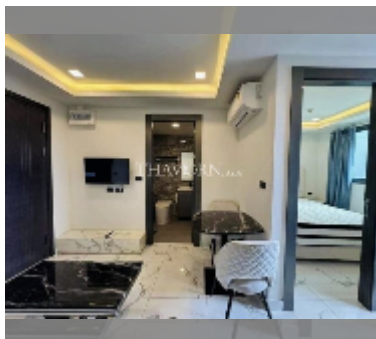

Condo for sale 1 bedroom 29 m² in Arcadia Millennium Tower, Pattaya

฿ 3,290,000

UNIT PARAMETERS:

UID	FS-240183
quota	foreign quota
type	1 bedroom
size	29m²
floor	39
view	city view

PROJECT PARAMETERS:

district	Central Pattaya
buildings	1
floors	46
built in	2021
maintenance	฿ 13,920/year

FACILITIES:

General information: highrise, open parking.

Swimming pool: swimming pool, rooftop pool.

Chill zone: chill zone, garden, rooftop chillout.

Health zone: gym, sauna, SPA.

Other: lobby, games room, CCTV, security, laundry.