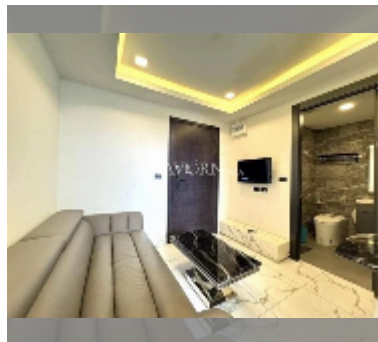

Condo for sale 1 bedroom 29 m² in Arcadia Millennium Tower, Pattaya

฿ 3,290,000

UNIT PARAMETERS:

UID	FS-240183
quota	foreign quota
type	1 bedroom
size	29m ²
floor	39
view	city view

PROJECT PARAMETERS:

district	Central Pattaya
buildings	1
floors	46
built in	2021
maintenance	฿ 13,920/year

FACILITIES:

General information: highrise, open parking.

Swimming pool: swimming pool, rooftop pool.

Chill zone: chill zone, garden, rooftop chillout.

Health zone: gym, sauna, SPA.

Other: lobby, games room, CCTV, security, laundry.