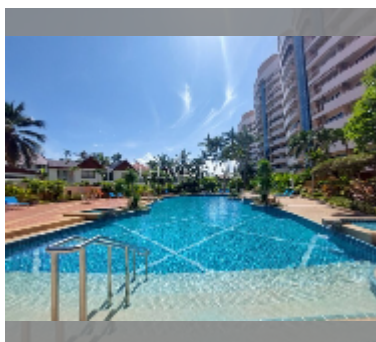

Condo for sale 2 bedroom 138 m² in Chateau Dale, Pattaya

฿ 6,400,000

UNIT PARAMETERS:

UID	FS-240181
quota	foreign quota
type	2 bedroom
size	138m²
floor	3
view	pool view
quality	good
equipment: furniture	
online viewing	yes

PROJECT PARAMETERS:

district	Thappraya
buildings	4
floors	6
built in	2007

FACILITIES:

General information: lowrise, underground parking.

Swimming pool: swimming pool.

Chill zone: chill zone, garden.

Health zone: gym.

Other: lobby, CCTV, security.