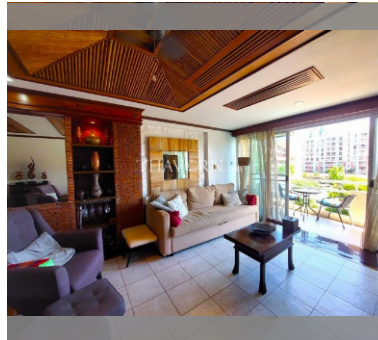

Condo for sale 2 bedroom 138 m² in Chateau Dale, Pattaya

฿ 6,400,000

UNIT PARAMETERS:

UID	FS-240181
quota	foreign quota
type	2 bedroom
size	138m²
floor	3
view	pool view
quality	good
equipment	furniture
online viewing	on
transfer fee payer	50/50
additional cost	Maintenance fee around 53,000 baht per year

PROJECT PARAMETERS:

district	Thappraya
buildings	3
floors	6

FACILITIES:

General information: lowrise, underground parking.

Swimming pool: swimming pool.

Chill zone: chill zone, garden.

Health zone: gym.

Other: lobby, CCTV, security.