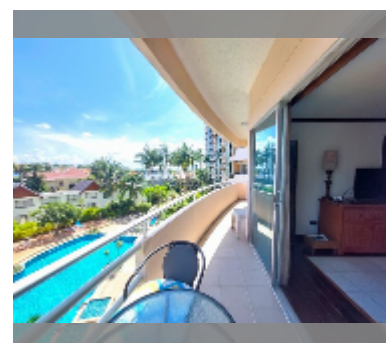

Condo for sale 2 bedroom 138 m² in Chateau Dale, Pattaya

฿ 6,400,000

UNIT PARAMETERS:

UID	FS-240181
quota	foreign quota
type	2 bedroom
size	138m²
floor	3
view	pool view
quality	good
equipment: furniture	
online viewing	yes

PROJECT PARAMETERS:

district	Thappraya
buildings	4
floors	6
built in	2007

FACILITIES:

General information: lowrise, underground parking.

Swimming pool: swimming pool.

Chill zone: chill zone, garden.

Health zone: gym.

Other: lobby, CCTV, security.