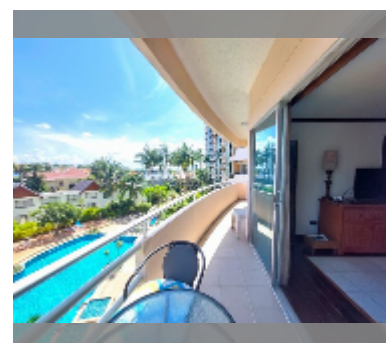

## Condo for sale 2 bedroom 138 m<sup>2</sup> in Chateau Dale, Pattaya

**฿ 6,400,000**

**UNIT PARAMETERS:**

UID	FS-240181
quota	foreign quota
type	2 bedroom
size	138m <sup>2</sup>
floor	3
view	pool view
quality	good
equipment: furniture	
online viewing	yes

Health zone: gym.

Other: lobby, CCTV, security.

details