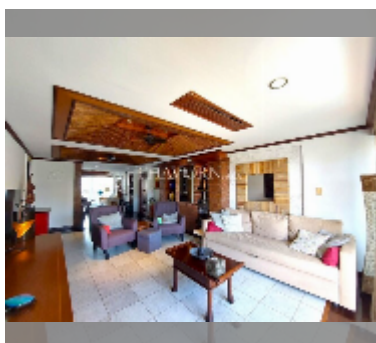

Condo for sale 2 bedroom 138 m² in Chateau Dale, Pattaya

฿ 6,400,000

UNIT PARAMETERS:

UID	FS-240181
quota	foreign quota
type	2 bedroom
size	138m²
floor	3
view	pool view
quality	good
equipment: furniture	
online viewing	yes

PROJECT PARAMETERS:

district	Thappraya
buildings	4
floors	6
built in	2007

FACILITIES:

General information: lowrise, underground parking.

Swimming pool: swimming pool.

Chill zone: chill zone, garden.

Health zone: gym.

Other: lobby, CCTV, security.