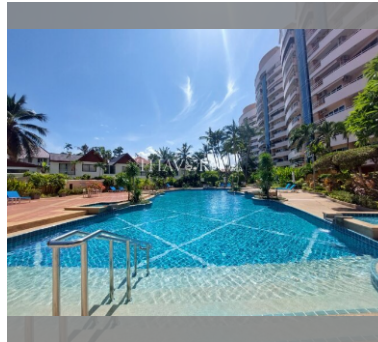

Condo for sale 2 bedroom 138 m² in Chateau Dale, Pattaya

฿ 6,400,000

UNIT PARAMETERS:

UID	FS-240181
quota	foreign quota
type	2 bedroom
size	138m ²
floor	3
view	pool view
quality	good
equipment	furniture
online viewing	on
transfer fee payer	50/50
additional cost	Maintenance fee around 53,000 baht per year

PROJECT PARAMETERS:

district	Thappraya
buildings	3
floors	6

FACILITIES:

General information: lowrise, underground parking.

Swimming pool: swimming pool.

Chill zone: chill zone, garden.

Health zone: gym.

Other: lobby, CCTV, security.