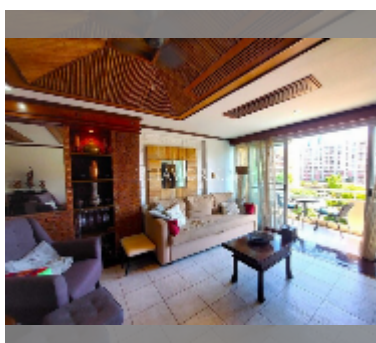

Condo for sale 2 bedroom 138 m² in Chateau Dale, Pattaya

฿ 6,400,000

UNIT PARAMETERS:

UID	FS-240181
quota	foreign quota
type	2 bedroom
size	138m²
floor	3
view	pool view
quality	good
equipment: furniture	
online viewing	yes

PROJECT PARAMETERS:

district	Thappraya
buildings	4
floors	6
built in	2007

FACILITIES:

General information: lowrise, underground parking.

Swimming pool: swimming pool.

Chill zone: chill zone, garden.

Health zone: gym.

Other: lobby, CCTV, security.