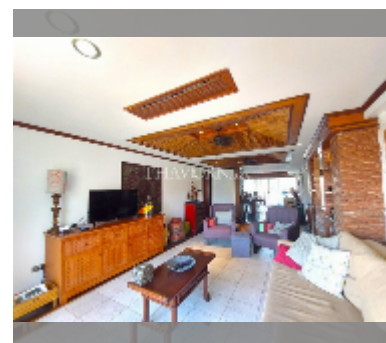

Condo for sale 2 bedroom 138 m² in Chateau Dale, Pattaya

฿ 6,400,000

UNIT PARAMETERS:

UID	FS-240181
quota	foreign quota
type	2 bedroom
size	138m²
floor	3
view	pool view
quality	good
equipment: furniture	
online viewing	yes

PROJECT PARAMETERS:

district	Thappraya
buildings	4
floors	6
built in	2007

FACILITIES:

General information: lowrise, underground parking.

Swimming pool: swimming pool.

Chill zone: chill zone, garden.

Health zone: gym.

Other: lobby, CCTV, security.