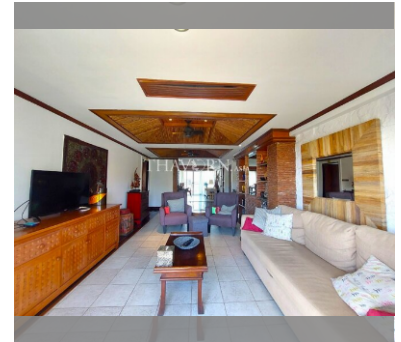

Condo for sale 2 bedroom 138 m² in Chateau Dale, Pattaya

฿ 6,400,000

UNIT PARAMETERS:

UID	FS-240181
quota	foreign quota
type	2 bedroom
size	138m²
floor	3
view	pool view
quality	good
equipment	furniture
online viewing	on
transfer fee payer	50/50
additional cost	Maintenance fee around 53,000 baht per year

PROJECT PARAMETERS:

district	Thappraya
buildings	3
floors	6

FACILITIES:

General information: lowrise, underground parking.

Swimming pool: swimming pool.

Chill zone: chill zone, garden.

Health zone: gym.

Other: lobby, CCTV, security.