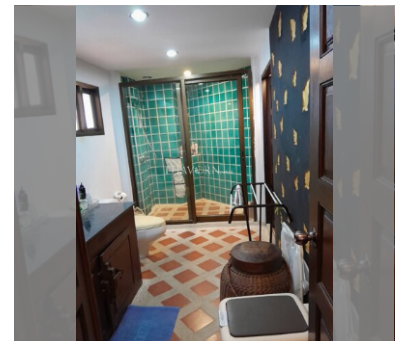

Condo for sale 2 bedroom 145 m² in Chateau Dale, Pattaya

฿ 7,500,000

UNIT PARAMETERS:

UID	FS-240179
quota	foreign quota
type	2 bedroom
size	145m²
floor	6
view	garden view
quality	not chosen
transfer fee payer	seller 50/ Buyer 50

PROJECT PARAMETERS:

district	Thappraya
buildings	3
floors	6

FACILITIES:

General information: lowrise, underground parking.

Swimming pool: swimming pool.

Chill zone: chill zone, garden.

Health zone: gym.

Other: lobby, CCTV, security.