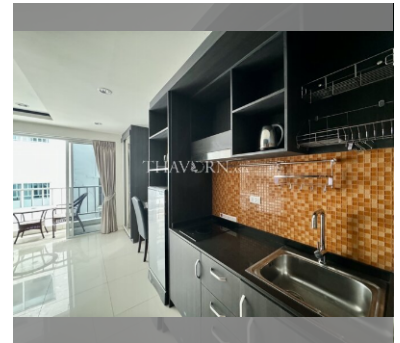

Condo for sale studio 29.73 m² in New Nordic Club 1, Pattaya

Discover your perfect getaway in the heart of Pattaya with this charming studio condo at New Nordic Club 1! Nestled in the vibrant Pratumnak area, this fully furnished gem offers a cozy 29.73 m² of living space, ideal for those seeking comfort and convenience. Located on the 3rd floor of a 7-story building, this condo is ready for you to move in and start enjoying the lively surroundings. With a price tag of just ฿1,200,000, it's an excellent opportunity for foreign buyers looking to invest in a prime location. Whether you're looking for a vacation retreat or a smart investment, this studio condo in New Nordic Club 1 promises a wonderful living experience in one of Pattaya's most sought-after neighborhoods. Don't miss out on making this d...

฿ 1,200,000

UNIT PARAMETERS:

UID	FS-240177
quota	foreign quota
type	studio
size	29.73m²
floor	3
view	city view
quality	good
equipment	furniture, kitchen appliances
online viewing	on
transfer cost	
transfer fee payer	50/50
additional cost	
exclusive	on

PROJECT PARAMETERS:

district	Pratumnak
buildings	1
floors	7
built in	2016

FACILITIES:

General information: lowrise, open parking, covered parking.

Swimming pool: swimming pool.

Health zone: gym.

Other: reception, CCTV, security.