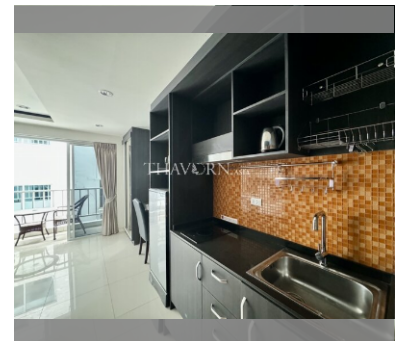

Condo for sale studio 29.73 m² in New Nordic Club 1, Pattaya

฿ 1,200,000

UNIT PARAMETERS:

UID	FS-240177
quota	foreign quota
type	studio
size	29.73m²
floor	3
view	city view
quality	good
equipment	furniture, kitchen appliances
online viewing	on
transfer fee payer	50/50
exclusive	on

PROJECT PARAMETERS:

district	Pratumnak
buildings	1
floors	7
built in	2016

FACILITIES:

General information: lowrise, open parking, covered parking.

Swimming pool: swimming pool.

Health zone: gym.

Other: reception, CCTV, security.