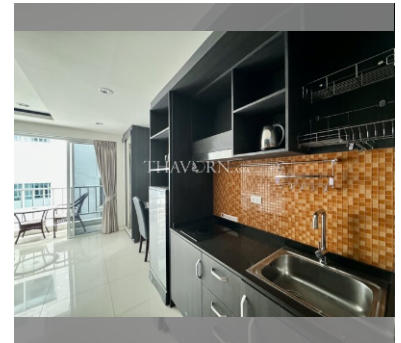

Condo for sale studio 29.73 m² in New Nordic Club 1, Pattaya

Discover your perfect getaway in the heart of Pattaya with this charming studio condo at New Nordic Club 1! Nestled in the vibrant Pratumnak area, this fully furnished gem offers a cozy 29.73 m² of living space, ideal for those seeking comfort and convenience. Located on the 3rd floor of a 7-story building, this condo is ready for you to move in and start enjoying the lively surroundings. With a price tag of just ฿1,200,000, it's an excellent opportunity for foreign buyers looking to invest in a prime location. Whether you're looking for a vacation retreat or a smart investment, this studio condo in New Nordic Club 1 promises a wonderful living experience in one of Pattaya's most sought-after neighborhoods. Don't miss out on making this d...

฿ 1,200,000

UNIT PARAMETERS:

UID	FS-240177
quota	foreign quota
type	studio
size	29.73m²
floor	3
view	city view
quality	good
equipment	furniture, kitchen appliances
online viewing	on
transfer cost	
transfer fee payer	50/50
additional cost	

PROJECT PARAMETERS:

district	Pratumnak
buildings	1
floors	7
built in	2016

FACILITIES:

General information: lowrise, open parking, covered parking.

Swimming pool: swimming pool.

Health zone: gym.

Other: reception, CCTV, security.