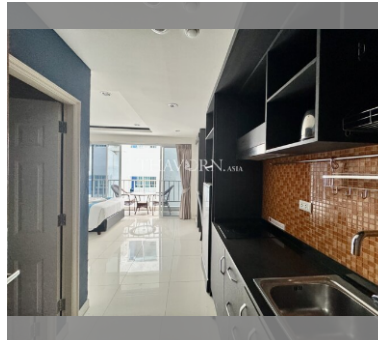

Condo for sale studio 29.73 m² in New Nordic Club 1, Pattaya

฿ 1,200,000

UNIT PARAMETERS:

UID	FS-240177
quota	foreign quota
type	studio
size	29.73m²
floor	3
view	city view
quality	good
equipment	furniture, kitchen appliances
online viewing	on
transfer fee payer	50/50
exclusive	on

PROJECT PARAMETERS:

district	Pratumnak
buildings	1
floors	7
built in	2016

FACILITIES:

General information: lowrise, open parking, covered parking.

Swimming pool: swimming pool.

Health zone: gym.

Other: reception, CCTV, security.