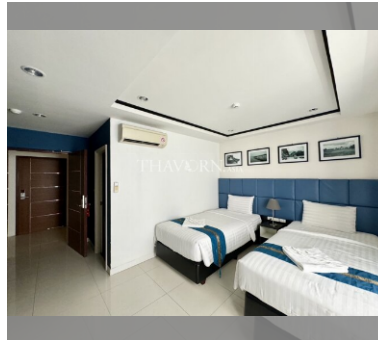

Condo for sale studio 29.73 m² in New Nordic Club 1, Pattaya

฿ 1,200,000

UNIT PARAMETERS:

UID	FS-240177
quota	foreign quota
type	studio
size	29.73m²
floor	3
view	city view
quality	good
equipment	furniture, kitchen appliances
online viewing	on
transfer fee payer	50/50
exclusive	on

PROJECT PARAMETERS:

district	Pratumnak
buildings	1
floors	7
built in	2016

FACILITIES:

General information: lowrise, open parking, covered parking.

Swimming pool: swimming pool.

Health zone: gym.

Other: reception, CCTV, security.