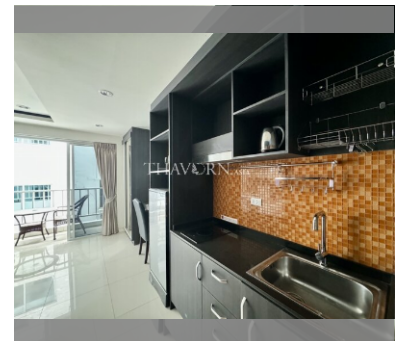

Condo for sale studio 29.73 m² in New Nordic Club 1, Pattaya

฿ 1,200,000

UNIT PARAMETERS:

UID	FS-240177
quota	foreign quota
type	studio
size	29.73m²
floor	3
view	city view
quality	good
equipment	furniture, kitchen appliances
online viewing	on
transfer fee payer	50/50
exclusive	on

PROJECT PARAMETERS:

district	Pratumnak
buildings	1
floors	7
built in	2016

FACILITIES:

General information: lowrise, open parking, covered parking.

Swimming pool: swimming pool.

Health zone: gym.

Other: reception, CCTV, security.