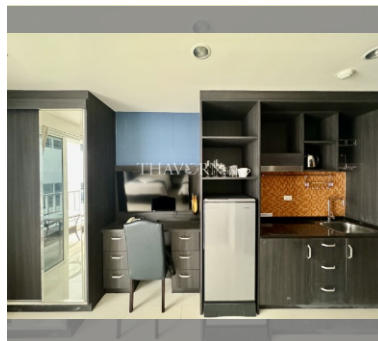

Condo for sale studio 29.73 m² in New Nordic Club 1, Pattaya

฿ 1,200,000

UNIT PARAMETERS:

UID	FS-240177
quota	foreign quota
type	studio
size	29.73m²
floor	3
view	city view
quality	good
equipment	furniture, kitchen appliances
online viewing	on
transfer fee payer	50/50
exclusive	on

PROJECT PARAMETERS:

district	Pratumnak
buildings	1
floors	7
built in	2016

FACILITIES:

General information: lowrise, open parking, covered parking.

Swimming pool: swimming pool.

Health zone: gym.

Other: reception, CCTV, security.