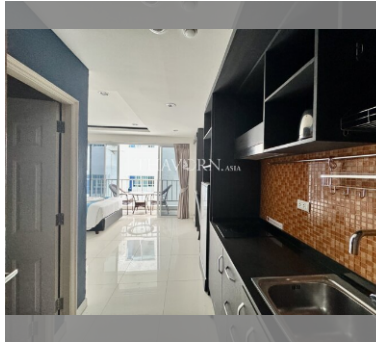

Condo for sale studio 29.73 m² in New Nordic Club 1, Pattaya

Discover your perfect getaway in the heart of Pattaya with this charming studio condo at New Nordic Club 1! Nestled in the vibrant Pratumnak area, this fully furnished gem offers a cozy 29.73 m² of living space, ideal for those seeking comfort and convenience. Located on the 3rd floor of a 7-story building, this condo is ready for you to move in and start enjoying the lively surroundings. With a price tag of just ฿1,200,000, it's an excellent opportunity for foreign buyers looking to invest in a prime location. Whether you're looking for a vacation retreat or a smart investment, this studio condo in New Nordic Club 1 promises a wonderful living experience in one of Pattaya's most sought-after neighborhoods. Don't miss out on making this d...

฿ 1,200,000

UNIT PARAMETERS:

UID	FS-240177
quota	foreign quota
type	studio
size	29.73m²
floor	3
view	city view
quality	good
equipment	furniture, kitchen appliances
online viewing	on
transfer cost	
transfer fee payer	50/50
additional cost	
exclusive	on

PROJECT PARAMETERS:

district	Pratumnak
buildings	1
floors	7
built in	2016

FACILITIES:

General information: lowrise, open parking, covered parking.

Swimming pool: swimming pool.

Health zone: gym.

Other: reception, CCTV, security.