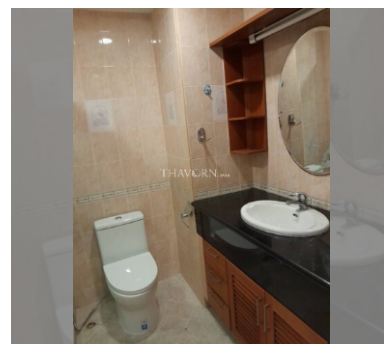

Condo for sale studio 41 m² in View Talay 2, Pattaya

Discover your dream home in the heart of Pattaya! This stunning studio condo, located in the prestigious View Talay 2 complex in Jomtien, offers everything you need for a comfortable and stylish living experience.

Perched on the 12th floor, this 41 m² gem boasts breathtaking views and is fully furnished, ready for you to move in and start enjoying the vibrant lifestyle of Pattaya. Whether you're looking for a personal retreat or a smart investment, this property is a fantastic choice. Priced at an attractive 2,100,000 and available under a foreign quota, this condo is perfect for both expats and locals alike. Don't miss out on this incredible opportunity to own a piece of paradise in one of Pattaya's most sought-after locations. Make ...

฿ 2,100,000

UNIT PARAMETERS:

UID	FS-240176
quota	foreign quota
type	studio
size	41m²
floor	12
view	sea view
quality	not chosen
transfer cost	
transfer fee payer	Seller 50/ Buyer 50
additional cost	

PROJECT PARAMETERS:

district	Jomtien
buildings	2
built in	2002

FACILITIES:

General information: highrise, open parking, covered parking.

Swimming pool: swimming pool, kids pool.

Other: lobby, CCTV, security, minimart, laundry, room service.