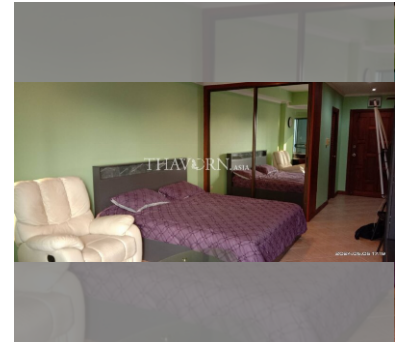

Condo for sale studio 37 m² in View Talay 2, Pattaya

฿ 1,750,000

UNIT PARAMETERS:

UID	FS-240172
quota	company ownership
type	studio
size	37m²
floor	5
view	city view
quality	not chosen
transfer cost	
transfer fee payer	Seller 50/ Buyer 50
additional cost	

PROJECT PARAMETERS:

district	Jomtien
buildings	2
built in	2002

FACILITIES:

General information: highrise, open parking, covered parking.

Swimming pool: swimming pool, kids pool.

Other: lobby, CCTV, security, minimart, laundry, room service.