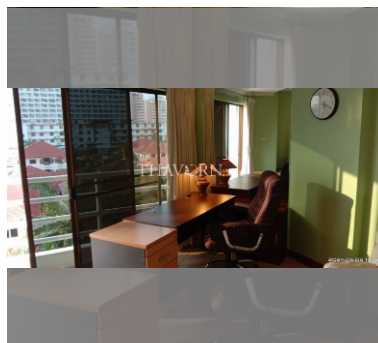

### UNIT PARAMETERS:

|                    |                     |
|--------------------|---------------------|
| UID                | FS-240172           |
| quota              | company ownership   |
| type               | studio              |
| size               | 37m <sup>2</sup>    |
| floor              | 5                   |
| view               | city view           |
| quality            | not chosen          |
| transfer fee payer | Seller 50/ Buyer 50 |