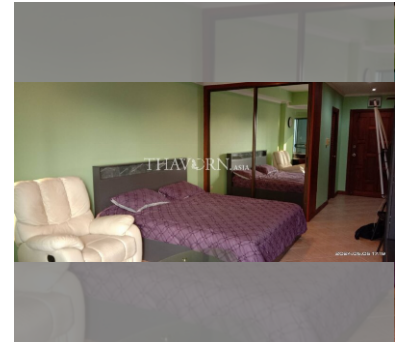

### UNIT PARAMETERS:

|                    |                     |
|--------------------|---------------------|
| UID                | FS-240172           |
| quota              | company ownership   |
| type               | studio              |
| size               | 37m <sup>2</sup>    |
| floor              | 5                   |
| view               | city view           |
| quality            | not chosen          |
| transfer fee payer | Seller 50/ Buyer 50 |