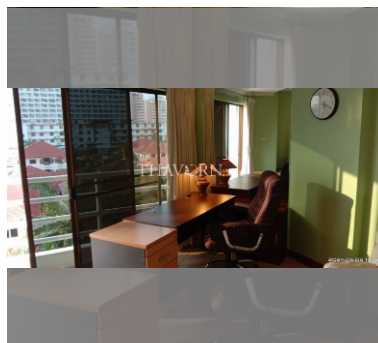

Condo for sale studio 37 m² in View Talay 2, Pattaya

฿ 1,750,000

UNIT PARAMETERS:

UID	FS-240172
quota	company ownership
type	studio
size	37m²
floor	5
view	city view
quality	not chosen
transfer cost	
transfer fee payer	Seller 50/ Buyer 50
additional cost	

PROJECT PARAMETERS:

district	Jomtien
buildings	2
built in	2002

FACILITIES:

General information: highrise, open parking, covered parking.

Swimming pool: swimming pool, kids pool.

Other: lobby, CCTV, security, minimart, laundry, room service.