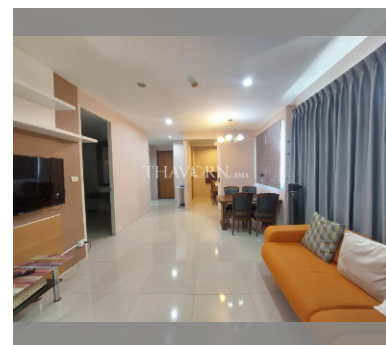

Condo for sale 2 bedroom 68.57 m² in Diamond Suites Resort, Pattaya

Discover your dream home in the heart of Pattaya! This charming 2-bedroom condo, nestled within the prestigious Diamond Suites Resort, offers 68.57 square meters of fully furnished comfort. Located in the vibrant Thappraya district, this beautiful flat is situated on the 2nd floor of a 7-story building, providing a perfect blend of convenience and tranquility. Priced at 3,500,000, this property is an excellent investment in one of Pattaya's most sought-after areas. Whether you're looking for a serene retreat or a lively community, Diamond Suites Resort has it all. Don't miss out on this incredible opportunity to own a piece of paradise under Thai quota ownership. Make this stunning condo your new home today!

฿ 3,500,000

UNIT PARAMETERS:

UID	FS-240164
quota	thai quota
type	2 bedroom
size	68.57m²
floor	2
view	city view
quality	excellent
equipment	furniture
online viewing	on
transfer cost	135000
transfer fee payer	50/50
additional cost	

PROJECT PARAMETERS:

district	Thappraya
buildings	7
floors	7
built in	2015

FACILITIES:

General information: resort, meters to beach: 700, minutes to beach: 10, open parking.

Swimming pool: swimming pool, kids pool.

Chill zone: chill zone, garden.

Health zone: gym, sauna.

Other: reception, CCTV, security, minimart.