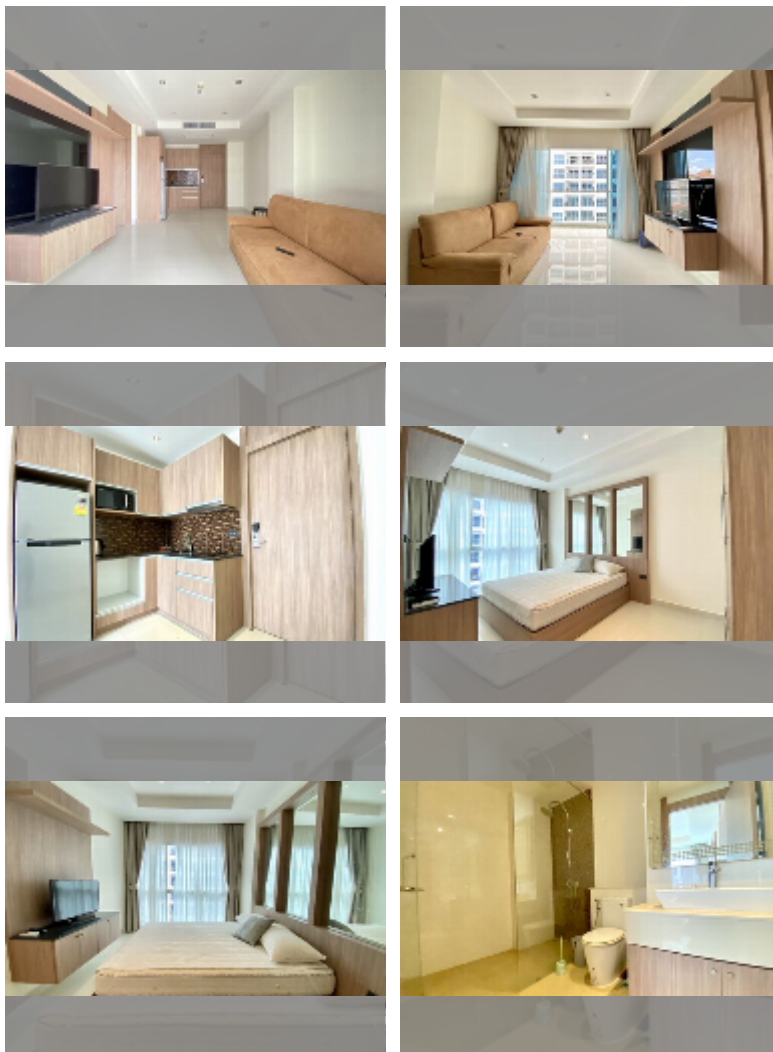

Condo for sale 1 bedroom 44 m² in Nam Talay Condominium, Pattaya

฿ 2,500,000

UNIT PARAMETERS:

UID	FS-240162
quota	foreign quota
type	1 bedroom
size	44m²
floor	6
view	pool view
quality	good
online viewing	yes

PROJECT PARAMETERS:

district	Na Jomtien
buildings	1
floors	13
built in	2014

FACILITIES:

General information: resort, meters to beach: 50, minutes to beach: 2, open parking.

Swimming pool: swimming pool, kids pool, jacuzzi.

Chill zone: garden, rooftop chillout.

Health zone: gym, massage.

Other: reception, lobby, CCTV, security, minimart, laundry, room service.