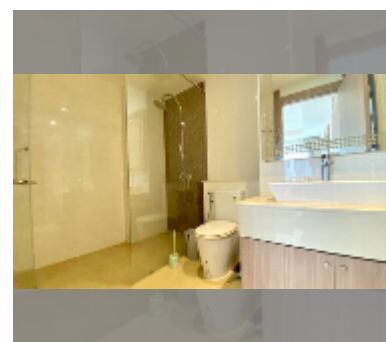

Condo for sale 1 bedroom 44 m² in Nam Talay Condominium, Pattaya

฿ 2,500,000

UNIT PARAMETERS:

UID	FS-240162
quota	foreign quota
type	1 bedroom
size	44m²
floor	6
view	pool view
quality	good
online viewing	yes

PROJECT PARAMETERS:

district	Na Jomtien
buildings	1
floors	13
built in	2014

FACILITIES:

General information: resort, meters to beach: 50, minutes to beach: 2, open parking.

Swimming pool: swimming pool, kids pool, jacuzzi.

Chill zone: garden, rooftop chillout.

Health zone: gym, massage.

Other: reception, lobby, CCTV, security, minimart, laundry, room service.