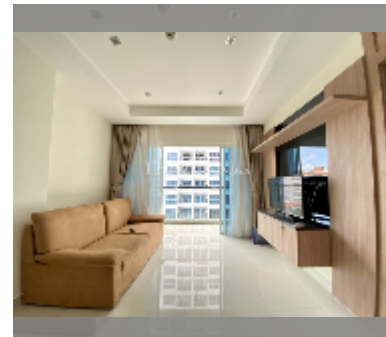

Condo for sale 1 bedroom 44 m² in Nam Talay Condominium, Pattaya

฿ 2,500,000

UNIT PARAMETERS:

UID	FS-240162
quota	foreign quota
type	1 bedroom
size	44m ²
floor	6
view	pool view
quality	good
online viewing	yes

PROJECT PARAMETERS:

district	Na Jomtien
buildings	1
floors	13
built in	2014

FACILITIES:

General information: resort, meters to beach: 50, minutes to beach: 2, open parking.

Swimming pool: swimming pool, kids pool, jacuzzi.

Chill zone: garden, rooftop chillout.

Health zone: gym, massage.

Other: reception, lobby, CCTV, security, minimart, laundry, room service.

[details](#)