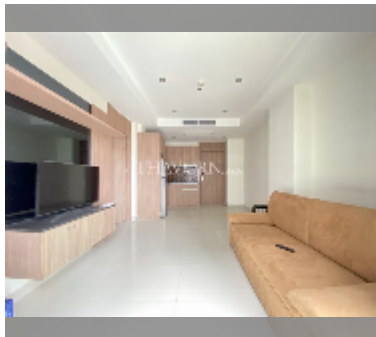

Condo for sale 1 bedroom 44 m² in Nam Talay Condominium, Pattaya

฿ 2,500,000

UNIT PARAMETERS:

UID	FS-240162
quota	foreign quota
type	1 bedroom
size	44m ²
floor	6
view	pool view
quality	good
online viewing	yes

Chill zone: garden, rooftop chillout.

Health zone: gym, massage.

Other: reception, lobby, CCTV, security, minimart, laundry, room service.

[details](#)