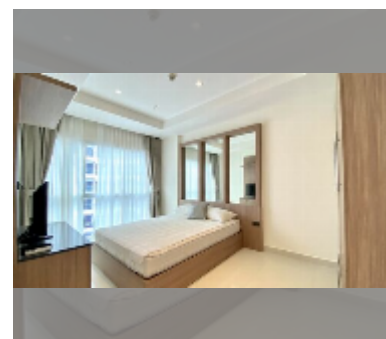

Condo for sale 1 bedroom 44 m² in Nam Talay Condominium, Pattaya

฿ 2,500,000

UNIT PARAMETERS:

UID	FS-240162
quota	foreign quota
type	1 bedroom
size	44m ²
floor	6
view	pool view
quality	good
online viewing	yes

PROJECT PARAMETERS:

district	Na Jomtien
buildings	1
floors	13
built in	2014

FACILITIES:

General information: resort, meters to beach: 50, minutes to beach: 2, open parking.

Swimming pool: swimming pool, kids pool, jacuzzi.

Chill zone: garden, rooftop chillout.

Health zone: gym, massage.

Other: reception, lobby, CCTV, security, minimart, laundry, room service.

[details](#)