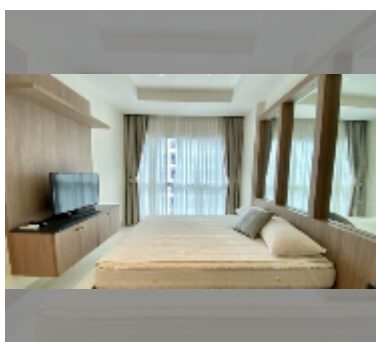

Condo for sale 1 bedroom 44 m² in Nam Talay Condominium, Pattaya

฿ 2,500,000

UNIT PARAMETERS:

UID	FS-240162
quota	foreign quota
type	1 bedroom
size	44m²
floor	6
view	pool view
quality	good
online viewing	yes

PROJECT PARAMETERS:

district	Na Jomtien
buildings	1
floors	13
built in	2014

FACILITIES:

General information: resort, meters to beach: 50, minutes to beach: 2, open parking.

Swimming pool: swimming pool, kids pool, jacuzzi.

Chill zone: garden, rooftop chillout.

Health zone: gym, massage.

Other: reception, lobby, CCTV, security, minimart, laundry, room service.