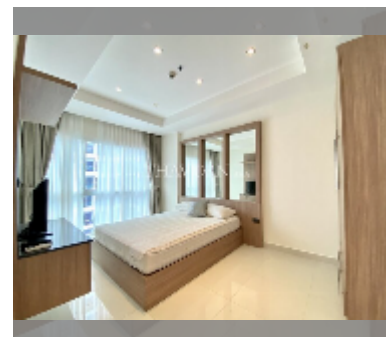

Condo for sale 1 bedroom 44 m² in Nam Talay Condominium, Pattaya

฿ 2,500,000

UNIT PARAMETERS:

UID	FS-240162
quota	foreign quota
type	1 bedroom
size	44m²
floor	6
view	pool view
quality	good
online viewing	yes

PROJECT PARAMETERS:

district	Na Jomtien
buildings	1
floors	13
built in	2014

FACILITIES:

General information: resort, meters to beach: 50, minutes to beach: 2, open parking.

Swimming pool: swimming pool, kids pool, jacuzzi.

Chill zone: garden, rooftop chillout.

Health zone: gym, massage.

Other: reception, lobby, CCTV, security, minimart, laundry, room service.