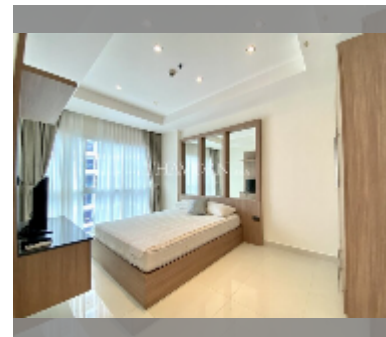

Condo for sale 1 bedroom 44 m² in Nam Talay Condominium, Pattaya

฿ 2,500,000

UNIT PARAMETERS:

UID	FS-240162
quota	foreign quota
type	1 bedroom
size	44m²
floor	6
view	pool view
quality	good
online viewing	yes

PROJECT PARAMETERS:

district	Na Jomtien
buildings	1
floors	13
built in	2014

FACILITIES:

General information: resort, meters to beach: 50, minutes to beach: 2, open parking.

Swimming pool: swimming pool, kids pool, jacuzzi.

Chill zone: garden, rooftop chillout.

Health zone: gym, massage.

Other: reception, lobby, CCTV, security, minimart, laundry, room service.