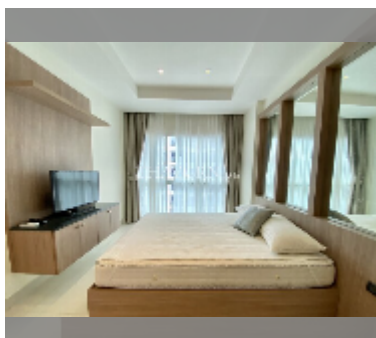

Condo for sale 1 bedroom 44 m² in Nam Talay Condominium, Pattaya

฿ 2,500,000

UNIT PARAMETERS:

UID	FS-240162
quota	foreign quota
type	1 bedroom
size	44m²
floor	6
view	pool view
quality	good
online viewing	yes

PROJECT PARAMETERS:

district	Na Jomtien
buildings	1
floors	13
built in	2014

FACILITIES:

General information: resort, meters to beach: 50, minutes to beach: 2, open parking.

Swimming pool: swimming pool, kids pool, jacuzzi.

Chill zone: garden, rooftop chillout.

Health zone: gym, massage.

Other: reception, lobby, CCTV, security, minimart, laundry, room service.