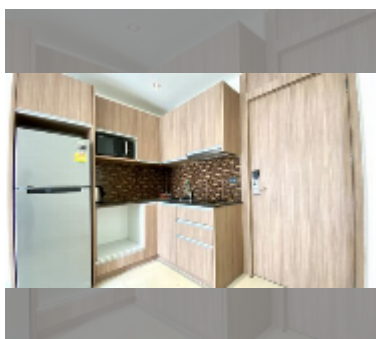

Condo for sale 1 bedroom 44 m² in Nam Talay Condominium, Pattaya

฿ 2,500,000

UNIT PARAMETERS:

UID	FS-240162
quota	foreign quota
type	1 bedroom
size	44m²
floor	6
view	pool view
quality	good
online viewing	yes

PROJECT PARAMETERS:

district	Na Jomtien
buildings	1
floors	13
built in	2014

FACILITIES:

General information: resort, meters to beach: 50, minutes to beach: 2, open parking.

Swimming pool: swimming pool, kids pool, jacuzzi.

Chill zone: garden, rooftop chillout.

Health zone: gym, massage.

Other: reception, lobby, CCTV, security, minimart, laundry, room service.