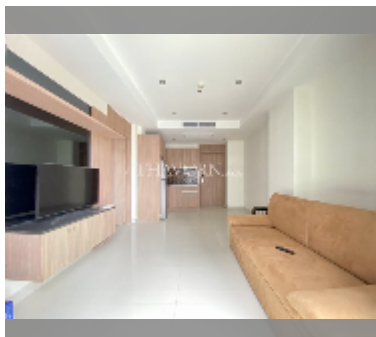

Condo for sale 1 bedroom 44 m² in Nam Talay Condominium, Pattaya

฿ 2,500,000

UNIT PARAMETERS:

UID	FS-240162
quota	foreign quota
type	1 bedroom
size	44m ²
floor	6
view	pool view
quality	good
online viewing	yes

Chill zone: garden, rooftop chillout.

Health zone: gym, massage.

Other: reception, lobby, CCTV, security, minimart, laundry, room service.

[details](#)