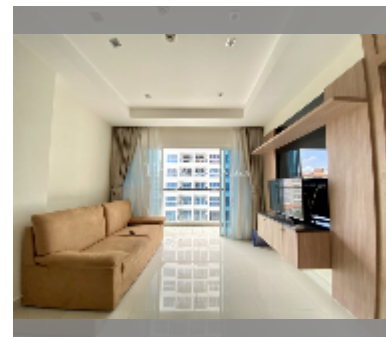

Condo for sale 1 bedroom 44 m² in Nam Talay Condominium, Pattaya

฿ 2,500,000

UNIT PARAMETERS:

UID	FS-240162
quota	foreign quota
type	1 bedroom
size	44m ²
floor	6
view	pool view
quality	good
online viewing	yes

PROJECT PARAMETERS:

district	Na Jomtien
buildings	1
floors	13
built in	2014

FACILITIES:

General information: resort, meters to beach: 50, minutes to beach: 2, open parking.

Swimming pool: swimming pool, kids pool, jacuzzi.

Chill zone: garden, rooftop chillout.

Health zone: gym, massage.

Other: reception, lobby, CCTV, security, minimart, laundry, room service.

[details](#)