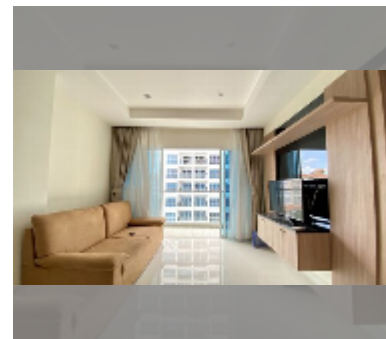

Condo for sale 1 bedroom 44 m² in Nam Talay Condominium, Pattaya

฿ 2,500,000

UNIT PARAMETERS:

UID	FS-240162
quota	foreign quota
type	1 bedroom
size	44m ²
floor	6
view	pool view
quality	good
online viewing	yes

PROJECT PARAMETERS:

district	Na Jomtien
buildings	1
floors	13
built in	2014

FACILITIES:

General information: resort, meters to beach: 50, minutes to beach: 2, open parking.

Swimming pool: swimming pool, kids pool, jacuzzi.

Chill zone: garden, rooftop chillout.

Health zone: gym, massage.

Other: reception, lobby, CCTV, security, minimart, laundry, room service.

[details](#)