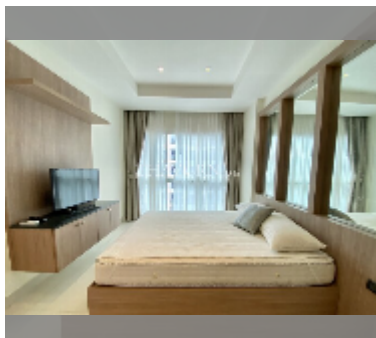

Condo for sale 1 bedroom 44 m² in Nam Talay Condominium, Pattaya

฿ 2,500,000

UNIT PARAMETERS:

UID	FS-240162
quota	foreign quota
type	1 bedroom
size	44m²
floor	6
view	pool view
quality	good
online viewing	yes

PROJECT PARAMETERS:

district	Na Jomtien
buildings	1
floors	13
built in	2014

FACILITIES:

General information: resort, meters to beach: 50, minutes to beach: 2, open parking.

Swimming pool: swimming pool, kids pool, jacuzzi.

Chill zone: garden, rooftop chillout.

Health zone: gym, massage.

Other: reception, lobby, CCTV, security, minimart, laundry, room service.