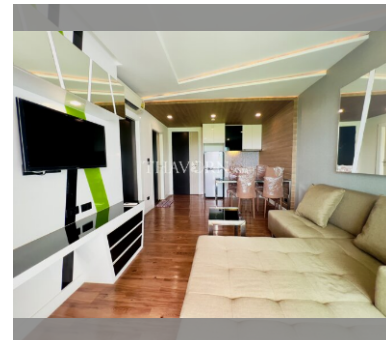

Condo for sale 1 bedroom 36.97 m² in The Feelture, Pattaya

฿ 1,700,000

UNIT PARAMETERS:

UID	FS-240159
quota	thai quota
type	1 bedroom
size	36.97m²
floor	2
view	city view
quality	excellent
equipment	furniture
transfer fee payer	Seller50/buyer50

PROJECT PARAMETERS:

district	Na Jomtien
buildings	2
floors	8
built in	2015
maintenance	฿ 17,746/year

FACILITIES:

General information: resort, meters to beach: 500, minutes to beach: 8, open parking, covered parking.

Swimming pool: swimming pool, kids pool.

Chill zone: chill zone, garden.

Health zone: gym.

Other: reception, lobby, CCTV, security.