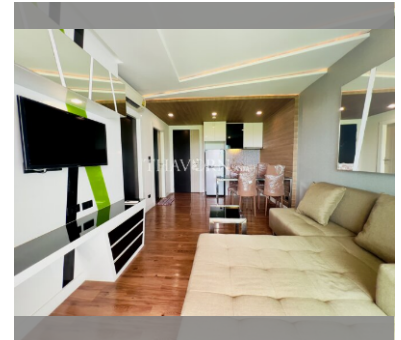

Condo for sale 1 bedroom 36.97 m² in The Feelture, Pattaya

฿ 1,770,000

UNIT PARAMETERS:

UID	FS-240159
quota	thai quota
type	1 bedroom
size	36.97m²
floor	2
view	city view
quality	excellent
equipment	furniture
transfer fee payer	Seller50/buyer50

PROJECT PARAMETERS:

district	Jomtien
buildings	2
floors	8
built in	2015
maintenance	฿ 17,746/year

FACILITIES:

General information: resort, meters to beach: 500, minutes to beach: 8, open parking, covered parking.

Swimming pool: swimming pool, kids pool.

Chill zone: chill zone, garden.

Health zone: gym.

Other: reception, lobby, CCTV, security.