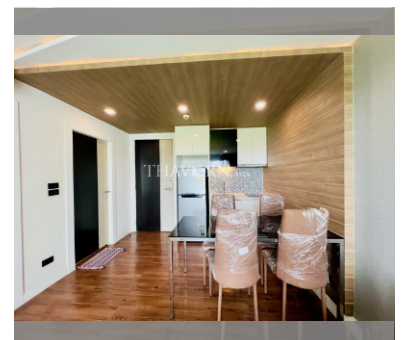

Condo for sale 1 bedroom 36.97 m² in The Feelture, Pattaya

฿ 1,700,000

UNIT PARAMETERS:

UID	FS-240159
quota	thai quota
type	1 bedroom
size	36.97m²
floor	2
view	city view
quality	excellent
equipment	furniture
transfer fee payer	Seller50/buyer50

PROJECT PARAMETERS:

district	Na Jomtien
buildings	2
floors	8
built in	2015
maintenance	฿ 17,746/year

FACILITIES:

General information: resort, meters to beach: 500, minutes to beach: 8, open parking, covered parking.

Swimming pool: swimming pool, kids pool.

Chill zone: chill zone, garden.

Health zone: gym.

Other: reception, lobby, CCTV, security.