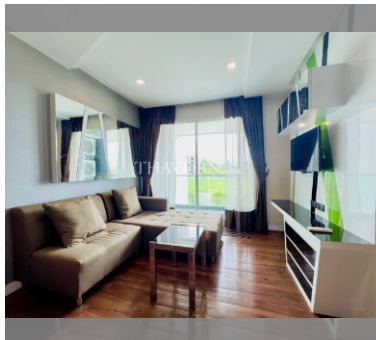

Condo for sale 1 bedroom 36.97 m² in The Feelture, Pattaya

฿ 1,700,000

UNIT PARAMETERS:

UID	FS-240159
quota	thai quota
type	1 bedroom
size	36.97m²
floor	2
view	city view
quality	excellent
equipment	furniture
transfer fee payer	Seller50/buyer50

PROJECT PARAMETERS:

district	Na Jomtien
buildings	2
floors	8
built in	2015
maintenance	฿ 17,746/year

FACILITIES:

General information: resort, meters to beach: 500, minutes to beach: 8, open parking, covered parking.

Swimming pool: swimming pool, kids pool.

Chill zone: chill zone, garden.

Health zone: gym.

Other: reception, lobby, CCTV, security.