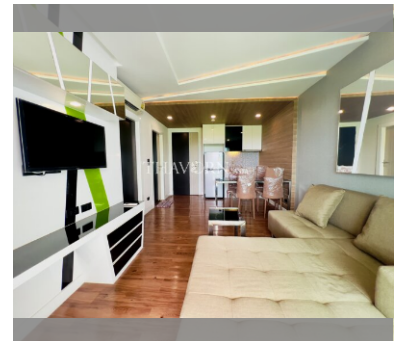

Condo for sale 1 bedroom 36.97 m² in The Feelture, Pattaya

Discover your dream home in the heart of Pattaya! This charming 1-bedroom condo, nestled in the sought-after The Feelture complex in Jomtien, offers a perfect blend of comfort and convenience. With a spacious 36.97 m² layout, this fully furnished flat is ready for you to move in and make it your own. Located on the 2nd floor of an 8-story building, the condo provides a cozy, intimate feel while still being part of a vibrant community. Priced at just 1,850,000 and available under the Thai quota, this property is an excellent investment for those looking to enjoy the best of Pattaya living. Don't miss out on this fantastic opportunity to own a piece of paradise. Schedule a viewing today and see for yourself why The Feelture is the perfect ...

฿ 1,850,000

UNIT PARAMETERS:

UID	FS-240159
quota	thai quota
type	1 bedroom
size	36.97m²
floor	2
view	city view
quality	excellent
equipment	furniture
transfer cost	
transfer fee payer	Seller50/buyer50
additional cost	

PROJECT PARAMETERS:

district	Jomtien
buildings	2
floors	8
built in	2015
maintenance	฿ 17,746/year

FACILITIES:

General information: resort, meters to beach: 500, minutes to beach: 8, open parking, covered parking.

Swimming pool: swimming pool, kids pool.

Chill zone: chill zone, garden.

Health zone: gym.

Other: reception, lobby, CCTV, security.