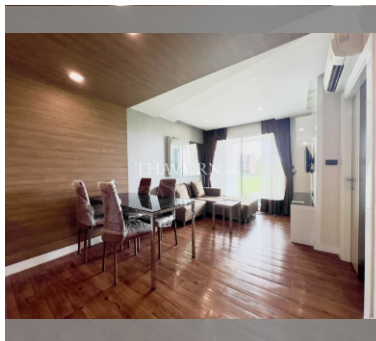

Condo for sale 1 bedroom 36.97 m² in The Feelture, Pattaya

฿ 1,700,000

UNIT PARAMETERS:

UID	FS-240159
quota	thai quota
type	1 bedroom
size	36.97m²
floor	2
view	city view
quality	excellent
equipment	furniture
transfer fee payer	Seller50/buyer50

PROJECT PARAMETERS:

district	Na Jomtien
buildings	2
floors	8
built in	2015
maintenance	฿ 17,746/year

FACILITIES:

General information: resort, meters to beach: 500, minutes to beach: 8, open parking, covered parking.

Swimming pool: swimming pool, kids pool.

Chill zone: chill zone, garden.

Health zone: gym.

Other: reception, lobby, CCTV, security.