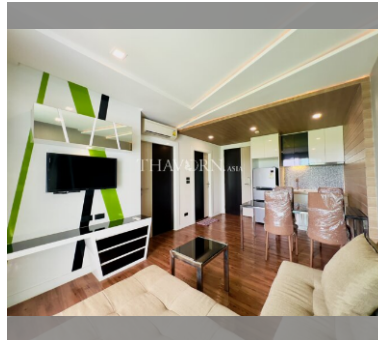

Condo for sale 1 bedroom 36.97 m² in The Feelture, Pattaya

฿ 1,700,000

UNIT PARAMETERS:

UID	FS-240159
quota	thai quota
type	1 bedroom
size	36.97m²
floor	2
view	city view
quality	excellent
equipment	furniture
transfer fee payer	Seller50/buyer50

PROJECT PARAMETERS:

district	Na Jomtien
buildings	2
floors	8
built in	2015
maintenance	฿ 17,746/year

FACILITIES:

General information: resort, meters to beach: 500, minutes to beach: 8, open parking, covered parking.

Swimming pool: swimming pool, kids pool.

Chill zone: chill zone, garden.

Health zone: gym.

Other: reception, lobby, CCTV, security.