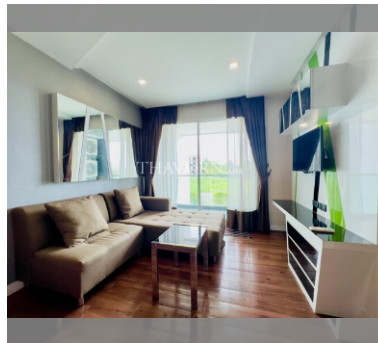

Condo for sale 1 bedroom 36.97 m² in The Feelture, Pattaya

Discover your dream home in the heart of Pattaya! This charming 1-bedroom condo, nestled in the sought-after The Feelture complex in Jomtien, offers a perfect blend of comfort and convenience. With a spacious 36.97 m² layout, this fully furnished flat is ready for you to move in and make it your own. Located on the 2nd floor of an 8-story building, the condo provides a cozy, intimate feel while still being part of a vibrant community. Priced at just 1,850,000 and available under the Thai quota, this property is an excellent investment for those looking to enjoy the best of Pattaya living. Don't miss out on this fantastic opportunity to own a piece of paradise. Schedule a viewing today and see for yourself why The Feelture is the perfect ...

฿ 1,850,000

UNIT PARAMETERS:

UID	FS-240159
quota	thai quota
type	1 bedroom
size	36.97m²
floor	2
view	city view
quality	excellent
equipment	furniture
transfer cost	
transfer fee payer	Seller50/buyer50
additional cost	

PROJECT PARAMETERS:

district	Jomtien
buildings	2
floors	8
built in	2015
maintenance	฿ 17,746/year

FACILITIES:

General information: resort, meters to beach: 500, minutes to beach: 8, open parking, covered parking.

Swimming pool: swimming pool, kids pool.

Chill zone: chill zone, garden.

Health zone: gym.

Other: reception, lobby, CCTV, security.