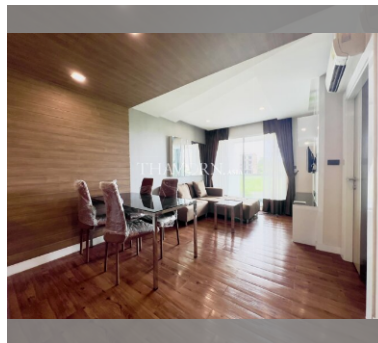

Condo for sale 1 bedroom 36.97 m² in The Feelture, Pattaya

Discover your dream home in the heart of Pattaya! This charming 1-bedroom condo, nestled in the sought-after The Feelture complex in Jomtien, offers a perfect blend of comfort and convenience. With a spacious 36.97 m² layout, this fully furnished flat is ready for you to move in and make it your own. Located on the 2nd floor of an 8-story building, the condo provides a cozy, intimate feel while still being part of a vibrant community. Priced at just 1,850,000 and available under the Thai quota, this property is an excellent investment for those looking to enjoy the best of Pattaya living. Don't miss out on this fantastic opportunity to own a piece of paradise. Schedule a viewing today and see for yourself why The Feelture is the perfect ...

Swimming pool: swimming pool, kids pool.

Chill zone: chill zone, garden.

Health zone: gym.

Other: reception, lobby, CCTV, security.

details