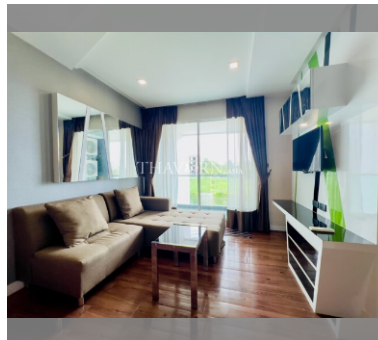

Condo for sale 1 bedroom 36.97 m² in The Feelture, Pattaya

฿ 1,700,000

UNIT PARAMETERS:

UID	FS-240159
quota	thai quota
type	1 bedroom
size	36.97m²
floor	2
view	city view
quality	excellent
equipment	furniture
transfer fee payer	Seller50/buyer50

PROJECT PARAMETERS:

district	Na Jomtien
buildings	2
floors	8
built in	2015
maintenance	฿ 17,746/year

FACILITIES:

General information: resort, meters to beach: 500, minutes to beach: 8, open parking, covered parking.

Swimming pool: swimming pool, kids pool.

Chill zone: chill zone, garden.

Health zone: gym.

Other: reception, lobby, CCTV, security.