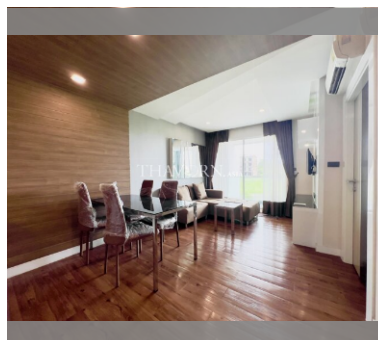

Condo for sale 1 bedroom 36.97 m² in The Feelture, Pattaya

฿ 1,700,000

UNIT PARAMETERS:

UID	FS-240159
quota	thai quota
type	1 bedroom
size	36.97m²
floor	2
view	city view
quality	excellent
equipment	furniture
transfer fee payer	Seller50/buyer50

PROJECT PARAMETERS:

district	Na Jomtien
buildings	2
floors	8
built in	2015
maintenance	฿ 17,746/year

FACILITIES:

General information: resort, meters to beach: 500, minutes to beach: 8, open parking, covered parking.

Swimming pool: swimming pool, kids pool.

Chill zone: chill zone, garden.

Health zone: gym.

Other: reception, lobby, CCTV, security.