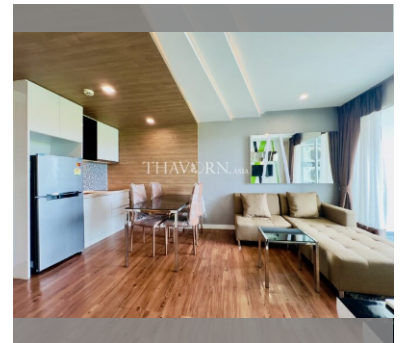

Condo for sale 1 bedroom 36.97 m² in The Feelture, Pattaya

Discover your dream home in the heart of Pattaya! This charming 1-bedroom condo, nestled in the sought-after The Feelture complex in Jomtien, offers a perfect blend of comfort and convenience. With a spacious 36.97 m² layout, this fully furnished flat is ready for you to move in and make it your own. Located on the 2nd floor of an 8-story building, the condo provides a cozy, intimate feel while still being part of a vibrant community. Priced at just 1,850,000 and available under the Thai quota, this property is an excellent investment for those looking to enjoy the best of Pattaya living. Don't miss out on this fantastic opportunity to own a piece of paradise. Schedule a viewing today and see for yourself why The Feelture is the perfect ...

฿ 1,850,000

UNIT PARAMETERS:

UID	FS-240159
quota	thai quota
type	1 bedroom
size	36.97m²
floor	2
view	city view
quality	excellent
equipment	furniture
transfer cost	
transfer fee payer	Seller50/buyer50
additional cost	

PROJECT PARAMETERS:

district	Jomtien
buildings	2
floors	8
built in	2015
maintenance	฿ 17,746/year

FACILITIES:

General information: resort, meters to beach: 500, minutes to beach: 8, open parking, covered parking.

Swimming pool: swimming pool, kids pool.

Chill zone: chill zone, garden.

Health zone: gym.

Other: reception, lobby, CCTV, security.