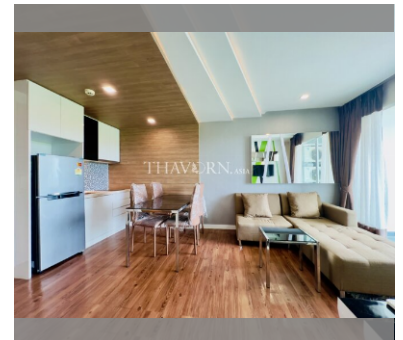

Condo for sale 1 bedroom 36.97 m² in The Feelture, Pattaya

฿ 1,700,000

UNIT PARAMETERS:

UID	FS-240159
quota	thai quota
type	1 bedroom
size	36.97m²
floor	2
view	city view
quality	excellent
equipment	furniture
transfer fee payer	Seller50/buyer50

PROJECT PARAMETERS:

district	Na Jomtien
buildings	2
floors	8
built in	2015
maintenance	฿ 17,746/year

FACILITIES:

General information: resort, meters to beach: 500, minutes to beach: 8, open parking, covered parking.

Swimming pool: swimming pool, kids pool.

Chill zone: chill zone, garden.

Health zone: gym.

Other: reception, lobby, CCTV, security.