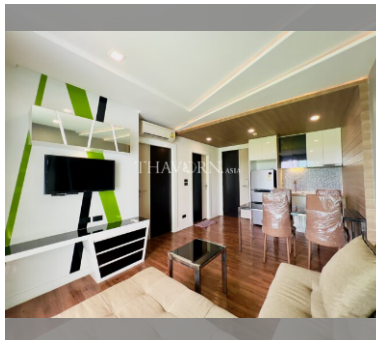

Condo for sale 1 bedroom 36.97 m² in The Feelture, Pattaya

฿ 1,700,000

UNIT PARAMETERS:

UID	FS-240159
quota	thai quota
type	1 bedroom
size	36.97m²
floor	2
view	city view
quality	excellent
equipment	furniture
transfer fee payer	Seller50/buyer50

PROJECT PARAMETERS:

district	Na Jomtien
buildings	2
floors	8
built in	2015
maintenance	฿ 17,746/year

FACILITIES:

General information: resort, meters to beach: 500, minutes to beach: 8, open parking, covered parking.

Swimming pool: swimming pool, kids pool.

Chill zone: chill zone, garden.

Health zone: gym.

Other: reception, lobby, CCTV, security.