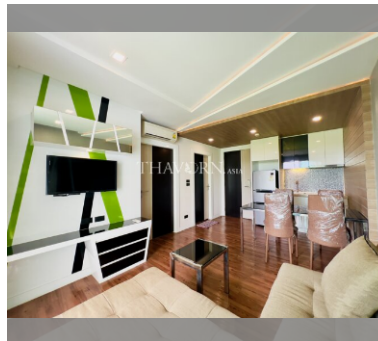

Condo for sale 1 bedroom 36.97 m² in The Feelture, Pattaya

Discover your dream home in the heart of Pattaya! This charming 1-bedroom condo, nestled in the sought-after The Feelture complex in Jomtien, offers a perfect blend of comfort and convenience. With a spacious 36.97 m² layout, this fully furnished flat is ready for you to move in and make it your own. Located on the 2nd floor of an 8-story building, the condo provides a cozy, intimate feel while still being part of a vibrant community. Priced at just 1,850,000 and available under the Thai quota, this property is an excellent investment for those looking to enjoy the best of Pattaya living. Don't miss out on this fantastic opportunity to own a piece of paradise. Schedule a viewing today and see for yourself why The Feelture is the perfect ...

฿ 1,850,000

UNIT PARAMETERS:

UID	FS-240159
quota	thai quota
type	1 bedroom
size	36.97m²
floor	2
view	city view
quality	excellent
equipment	furniture
transfer cost	
transfer fee payer	Seller50/buyer50
additional cost	

PROJECT PARAMETERS:

district	Jomtien
buildings	2
floors	8
built in	2015
maintenance	฿ 17,746/year

FACILITIES:

General information: resort, meters to beach: 500, minutes to beach: 8, open parking, covered parking.

Swimming pool: swimming pool, kids pool.

Chill zone: chill zone, garden.

Health zone: gym.

Other: reception, lobby, CCTV, security.