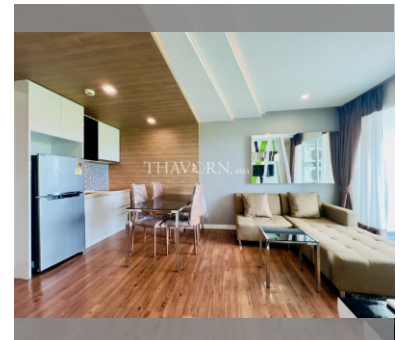

Condo for sale 1 bedroom 36.97 m² in The Feelture, Pattaya

฿ 1,770,000

UNIT PARAMETERS:

UID	FS-240159
quota	thai quota
type	1 bedroom
size	36.97m²
floor	2
view	city view
quality	excellent
equipment	furniture
transfer fee payer	Seller50/buyer50

PROJECT PARAMETERS:

district	Jomtien
buildings	2
floors	8
built in	2015
maintenance	฿ 17,746/year

FACILITIES:

General information: resort, meters to beach: 500, minutes to beach: 8, open parking, covered parking.

Swimming pool: swimming pool, kids pool.

Chill zone: chill zone, garden.

Health zone: gym.

Other: reception, lobby, CCTV, security.