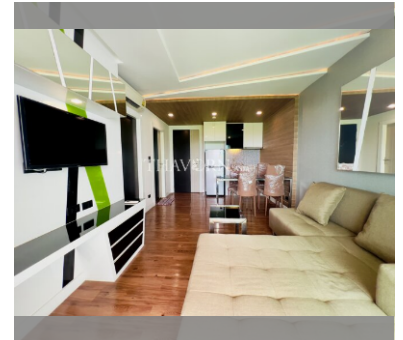

Condo for sale 1 bedroom 36.97 m² in The Feelture, Pattaya

฿ 1,700,000

UNIT PARAMETERS:

UID	FS-240159
quota	thai quota
type	1 bedroom
size	36.97m²
floor	2
view	city view
quality	excellent
equipment	furniture
transfer fee payer	Seller50/buyer50

PROJECT PARAMETERS:

district	Na Jomtien
buildings	2
floors	8
built in	2015
maintenance	฿ 17,746/year

FACILITIES:

General information: resort, meters to beach: 500, minutes to beach: 8, open parking, covered parking.

Swimming pool: swimming pool, kids pool.

Chill zone: chill zone, garden.

Health zone: gym.

Other: reception, lobby, CCTV, security.