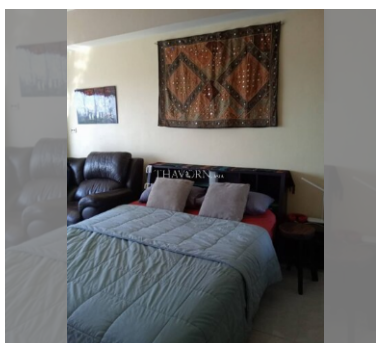

Condo for sale studio 41 m² in View Talay Residence 2, Pattaya

฿ 2,100,000

UNIT PARAMETERS:

UID	FS-240155
quota	foreign quota
type	studio
size	41m²
floor	12
view	sea view
quality	good
equipment	furniture, kitchen appliances
online viewing	on
transfer cost	
transfer fee payer	50/50
additional cost	

PROJECT PARAMETERS:

district	Jomtien
buildings	1
floors	5
maintenance	฿ 14,760/year

FACILITIES:

General information: lowrise, meters to beach: 300, minutes to beach: 3, open parking, covered parking.

Swimming pool: swimming pool, kids pool.

Chill zone: garden.

Health zone: gym.

Other: CCTV, security.