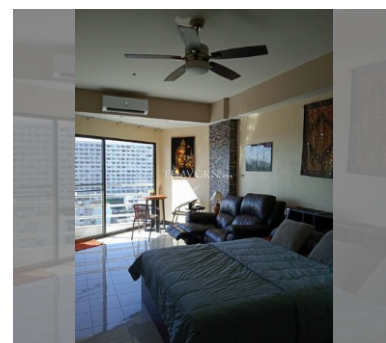

Condo for sale studio 41 m² in View Talay Residence 2, Pattaya

฿ 2,100,000

UNIT PARAMETERS:

UID	FS-240155
quota	foreign quota
type	studio
size	41m²
floor	12
view	sea view
quality	good
equipment	furniture, kitchen appliances
online viewing	on
transfer cost	
transfer fee payer	50/50
additional cost	

PROJECT PARAMETERS:

district	Jomtien
buildings	1
floors	5
maintenance	฿ 14,760/year

FACILITIES:

General information: lowrise, meters to beach: 300, minutes to beach: 3, open parking, covered parking.

Swimming pool: swimming pool, kids pool.

Chill zone: garden.

Health zone: gym.

Other: CCTV, security.