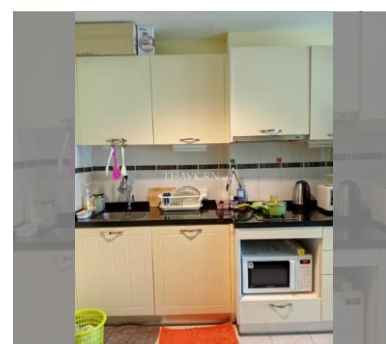

Condo for sale studio 41 m² in View Talay Residence 2, Pattaya

฿ 2,100,000

UNIT PARAMETERS:

UID	FS-240155
quota	foreign quota
type	studio
size	41m²
floor	12
view	sea view
quality	good
equipment	furniture, kitchen appliances
online viewing	on
transfer cost	
transfer fee payer	50/50
additional cost	

PROJECT PARAMETERS:

district	Jomtien
buildings	1
floors	5
maintenance	฿ 14,760/year

FACILITIES:

General information: lowrise, meters to beach: 300, minutes to beach: 3, open parking, covered parking.

Swimming pool: swimming pool, kids pool.

Chill zone: garden.

Health zone: gym.

Other: CCTV, security.