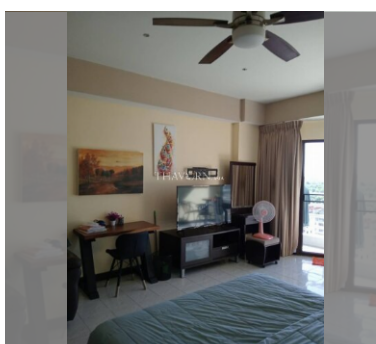

Condo for sale studio 41 m² in View Talay Residence 2, Pattaya

฿ 2,100,000

UNIT PARAMETERS:

UID	FS-240155
quota	foreign quota
type	studio
size	41m²
floor	12
view	sea view
quality	good
equipment	furniture, kitchen appliances
online viewing	on
transfer cost	
transfer fee payer	50/50
additional cost	

PROJECT PARAMETERS:

district	Jomtien
buildings	1
floors	5
maintenance	฿ 14,760/year

FACILITIES:

General information: lowrise, meters to beach: 300, minutes to beach: 3, open parking, covered parking.

Swimming pool: swimming pool, kids pool.

Chill zone: garden.

Health zone: gym.

Other: CCTV, security.