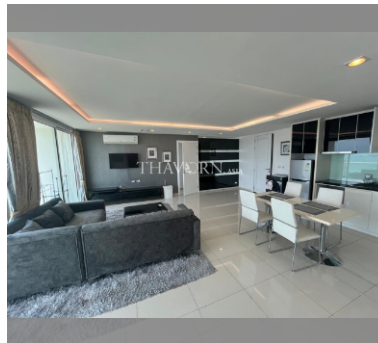

Condo for sale 2 bedroom 89 m² in The Vision, Pattaya

Welcome to your new home in the sky! This stunning 2-bedroom condo in The Vision, located in the vibrant Pratumnak area of Pattaya, offers everything you need for a luxurious and comfortable lifestyle. Perched on the 17th floor of a 23-story building, this 89 m² flat provides breathtaking city and ocean views that will make every day feel like a getaway. Step inside to find a fully furnished space, thoughtfully designed to meet your every need. The modern furnishings and elegant decor create a warm and inviting atmosphere, perfect for relaxing after a long day or entertaining friends and family. With an asking price of 7,990,000, this condo is a fantastic investment, especially under a foreign quota. Whether you're looking for a permanen...

฿ 7,990,000

UNIT PARAMETERS:

UID	FS-240149
quota	foreign quota
type	2 bedroom
size	89m²
floor	17
view	sea view
quality	not chosen
transfer cost	
transfer fee payer	Seller 50/ Buyer 50
additional cost	

PROJECT PARAMETERS:

district	Pratumnak
buildings	1
floors	23
built in	2015

FACILITIES:

General information: highrise, meters to beach: 500, minutes to beach: 10, multi-level parking.

Swimming pool: rooftop pool, infinity view, jacuzzi.

Chill zone: rooftop chillout.

Health zone: gym, sauna.

Other: reception, lobby, CCTV, security, room service.