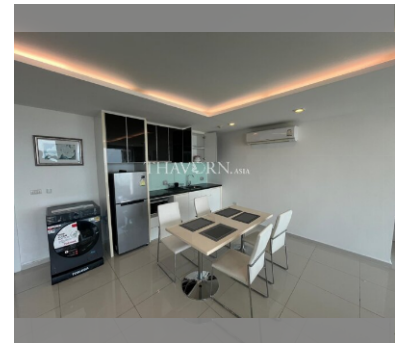

Condo for sale 2 bedroom 89 m² in The Vision, Pattaya

Welcome to your new home in the sky! This stunning 2-bedroom condo in The Vision, located in the vibrant Pratumnak area of Pattaya, offers everything you need for a luxurious and comfortable lifestyle. Perched on the 17th floor of a 23-story building, this 89 m² flat provides breathtaking city and ocean views that will make every day feel like a getaway. Step inside to find a fully furnished space, thoughtfully designed to meet your every need. The modern furnishings and elegant decor create a warm and inviting atmosphere, perfect for relaxing after a long day or entertaining friends and family. With an asking price of 7,990,000, this condo is a fantastic investment, especially under a foreign quota. Whether you're looking for a permanen...

฿ 7,990,000

UNIT PARAMETERS:

UID	FS-240149
quota	foreign quota
type	2 bedroom
size	89m ²
floor	17
view	sea view
quality	not chosen
transfer cost	
transfer fee payer	Seller 50/ Buyer 50
additional cost	

PROJECT PARAMETERS:

Chill zone: rooftop chillout.

Health zone: gym, sauna.

Other: reception, lobby, CCTV, security, room service.

details