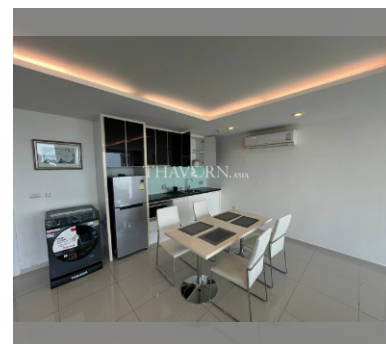

Condo for sale 2 bedroom 89 m² in The Vision, Pattaya

Welcome to your new home in the sky! This stunning 2-bedroom condo in The Vision, located in the vibrant Pratumnak area of Pattaya, offers everything you need for a luxurious and comfortable lifestyle. Perched on the 17th floor of a 23-story building, this 89 m² flat provides breathtaking city and ocean views that will make every day feel like a getaway. Step inside to find a fully furnished space, thoughtfully designed to meet your every need. The modern furnishings and elegant decor create a warm and inviting atmosphere, perfect for relaxing after a long day or entertaining friends and family. With an asking price of 7,990,000, this condo is a fantastic investment, especially under a foreign quota. Whether you're looking for a permanen...

฿ 7,990,000

UNIT PARAMETERS:

UID	FS-240149
quota	foreign quota
type	2 bedroom
size	89m²
floor	17
view	sea view
quality	not chosen
transfer cost	
transfer fee payer	Seller 50/ Buyer 50
additional cost	

PROJECT PARAMETERS:

district	Pratumnak
buildings	1
floors	23
built in	2015

FACILITIES:

General information: highrise, meters to beach: 500, minutes to beach: 10, multi-level parking.

Swimming pool: rooftop pool, infinity view, jacuzzi.

Chill zone: rooftop chillout.

Health zone: gym, sauna.

Other: reception, lobby, CCTV, security, room service.