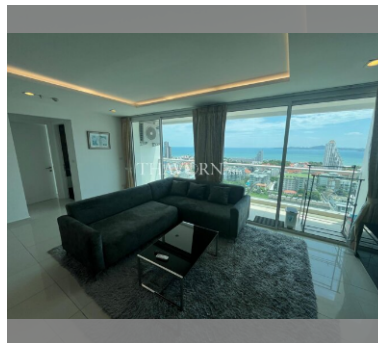

Condo for sale 2 bedroom 89 m² in The Vision, Pattaya

Welcome to your new home in the sky! This stunning 2-bedroom condo in The Vision, located in the vibrant Pratumnak area of Pattaya, offers everything you need for a luxurious and comfortable lifestyle. Perched on the 17th floor of a 23-story building, this 89 m² flat provides breathtaking city and ocean views that will make every day feel like a getaway. Step inside to find a fully furnished space, thoughtfully designed to meet your every need. The modern furnishings and elegant decor create a warm and inviting atmosphere, perfect for relaxing after a long day or entertaining friends and family. With an asking price of 7,990,000, this condo is a fantastic investment, especially under a foreign quota. Whether you're looking for a permanen...

฿ 7,990,000

UNIT PARAMETERS:

UID	FS-240149
quota	foreign quota
type	2 bedroom
size	89m ²
floor	17
view	sea view
quality	not chosen
transfer cost	
transfer fee payer	Seller 50/ Buyer 50
additional cost	

PROJECT PARAMETERS:

district	Pratumnak
buildings	1
floors	23
built in	2015

FACILITIES:

General information: highrise, meters to beach: 500, minutes to beach: 10, multi-level parking.

Swimming pool: rooftop pool, infinity view, jacuzzi.

Chill zone: rooftop chillout.

Health zone: gym, sauna.

Other: reception, lobby, CCTV, security, room service.

details