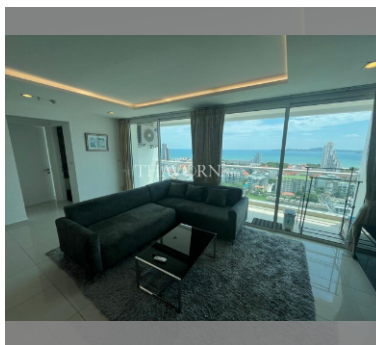

Condo for sale 2 bedroom 89 m² in The Vision, Pattaya

Welcome to your new home in the sky! This stunning 2-bedroom condo in The Vision, located in the vibrant Pratumnak area of Pattaya, offers everything you need for a luxurious and comfortable lifestyle. Perched on the 17th floor of a 23-story building, this 89 m² flat provides breathtaking city and ocean views that will make every day feel like a getaway. Step inside to find a fully furnished space, thoughtfully designed to meet your every need. The modern furnishings and elegant decor create a warm and inviting atmosphere, perfect for relaxing after a long day or entertaining friends and family. With an asking price of 7,990,000, this condo is a fantastic investment, especially under a foreign quota. Whether you're looking for a permanen...

฿ 7,990,000

UNIT PARAMETERS:

UID	FS-240149
quota	foreign quota
type	2 bedroom
size	89m²
floor	17
view	sea view
quality	not chosen
transfer cost	
transfer fee payer	Seller 50/ Buyer 50
additional cost	

PROJECT PARAMETERS:

district	Pratumnak
buildings	1
floors	23
built in	2015

FACILITIES:

General information: highrise, meters to beach: 500, minutes to beach: 10, multi-level parking.

Swimming pool: rooftop pool, infinity view, jacuzzi.

Chill zone: rooftop chillout.

Health zone: gym, sauna.

Other: reception, lobby, CCTV, security, room service.