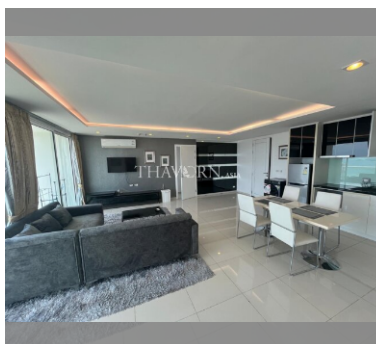

Condo for sale 2 bedroom 89 m² in The Vision, Pattaya

Welcome to your new home in the sky! This stunning 2-bedroom condo in The Vision, located in the vibrant Pratumnak area of Pattaya, offers everything you need for a luxurious and comfortable lifestyle. Perched on the 17th floor of a 23-story building, this 89 m² flat provides breathtaking city and ocean views that will make every day feel like a getaway. Step inside to find a fully furnished space, thoughtfully designed to meet your every need. The modern furnishings and elegant decor create a warm and inviting atmosphere, perfect for relaxing after a long day or entertaining friends and family. With an asking price of 7,990,000, this condo is a fantastic investment, especially under a foreign quota. Whether you're looking for a permanen...

฿ 7,990,000

UNIT PARAMETERS:

UID	FS-240149
quota	foreign quota
type	2 bedroom
size	89m²
floor	17
view	sea view
quality	not chosen
transfer cost	
transfer fee payer	Seller 50/ Buyer 50
additional cost	

PROJECT PARAMETERS:

district	Pratumnak
buildings	1
floors	23
built in	2015

FACILITIES:

General information: highrise, meters to beach: 500, minutes to beach: 10, multi-level parking.

Swimming pool: rooftop pool, infinity view, jacuzzi.

Chill zone: rooftop chillout.

Health zone: gym, sauna.

Other: reception, lobby, CCTV, security, room service.