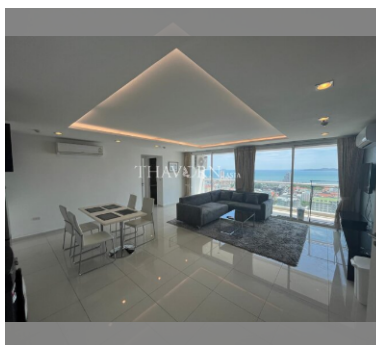

Condo for sale 2 bedroom 89 m² in The Vision, Pattaya

Welcome to your new home in the sky! This stunning 2-bedroom condo in The Vision, located in the vibrant Pratumnak area of Pattaya, offers everything you need for a luxurious and comfortable lifestyle. Perched on the 17th floor of a 23-story building, this 89 m² flat provides breathtaking city and ocean views that will make every day feel like a getaway. Step inside to find a fully furnished space, thoughtfully designed to meet your every need. The modern furnishings and elegant decor create a warm and inviting atmosphere, perfect for relaxing after a long day or entertaining friends and family. With an asking price of 7,990,000, this condo is a fantastic investment, especially under a foreign quota. Whether you're looking for a permanen...

฿ 7,990,000

UNIT PARAMETERS:

UID	FS-240149
quota	foreign quota
type	2 bedroom
size	89m ²
floor	17
view	sea view
quality	not chosen
transfer cost	
transfer fee payer	Seller 50/ Buyer 50
additional cost	

PROJECT PARAMETERS:

district	Pratumnak
buildings	1
floors	23
built in	2015

FACILITIES:

General information: highrise, meters to beach: 500, minutes to beach: 10, multi-level parking.

Swimming pool: rooftop pool, infinity view, jacuzzi.

Chill zone: rooftop chillout.

Health zone: gym, sauna.

Other: reception, lobby, CCTV, security, room service.

details