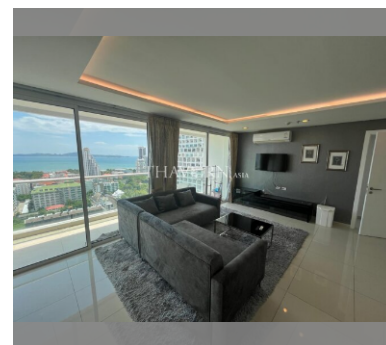

Condo for sale 2 bedroom 89 m² in The Vision, Pattaya

Welcome to your new home in the sky! This stunning 2-bedroom condo in The Vision, located in the vibrant Pratumnak area of Pattaya, offers everything you need for a luxurious and comfortable lifestyle. Perched on the 17th floor of a 23-story building, this 89 m² flat provides breathtaking city and ocean views that will make every day feel like a getaway. Step inside to find a fully furnished space, thoughtfully designed to meet your every need. The modern furnishings and elegant decor create a warm and inviting atmosphere, perfect for relaxing after a long day or entertaining friends and family. With an asking price of 7,990,000, this condo is a fantastic investment, especially under a foreign quota. Whether you're looking for a permanen...

฿ 7,990,000

UNIT PARAMETERS:

UID	FS-240149
quota	foreign quota
type	2 bedroom
size	89m²
floor	17
view	sea view
quality	not chosen
transfer cost	
transfer fee payer	Seller 50/ Buyer 50
additional cost	

PROJECT PARAMETERS:

district	Pratumnak
buildings	1
floors	23
built in	2015

FACILITIES:

General information: highrise, meters to beach: 500, minutes to beach: 10, multi-level parking.

Swimming pool: rooftop pool, infinity view, jacuzzi.

Chill zone: rooftop chillout.

Health zone: gym, sauna.

Other: reception, lobby, CCTV, security, room service.