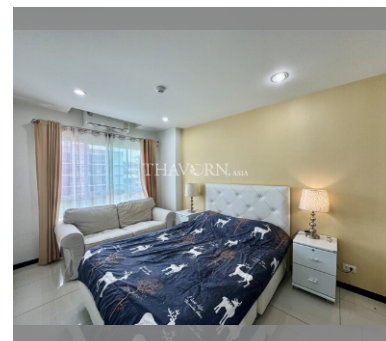

Condo for sale 1 bedroom 32.5 m² in Siam Oriental Garden 2, Pattaya

฿ 1,690,000

UNIT PARAMETERS:

UID	FS-240147
quota	foreign quota
type	1 bedroom
size	32.5m²
floor	7
view	city view
quality	excellent
equipment	furniture, kitchen appliances
online viewing	on
transfer fee payer	50/50

PROJECT PARAMETERS:

district	Pratumnak
buildings	1
floors	8
built in	2014
maintenance	฿ 13,650/year

FACILITIES:

General information: boutique, pets are allowed, covered parking.

Swimming pool: swimming pool.

Other: CCTV, security, minimart, laundry.