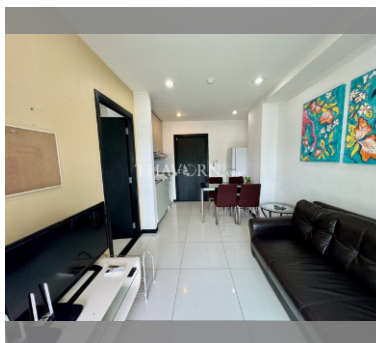

Condo for sale 1 bedroom 32.5 m² in Siam Oriental Garden 2, Pattaya

฿ 1,690,000

UNIT PARAMETERS:

UID	FS-240147
quota	foreign quota
type	1 bedroom
size	32.5m²
floor	7
view	city view
quality	excellent
equipment	furniture, kitchen appliances
online viewing	on
transfer fee payer	50/50

PROJECT PARAMETERS:

district	Pratumnak
buildings	1
floors	8
built in	2014
maintenance	฿ 13,650/year

FACILITIES:

General information: boutique, pets are allowed, covered parking.

Swimming pool: swimming pool.

Other: CCTV, security, minimart, laundry.