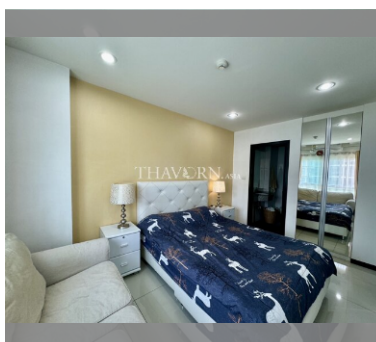

Condo for sale 1 bedroom 32.5 m² in Siam Oriental Garden 2, Pattaya

฿ 1,690,000

UNIT PARAMETERS:

UID	FS-240147
quota	foreign quota
type	1 bedroom
size	32.5m²
floor	7
view	city view
quality	excellent
equipment	furniture, kitchen appliances
online viewing	on
transfer fee payer	50/50

PROJECT PARAMETERS:

district	Pratumnak
buildings	1
floors	8
built in	2014
maintenance	฿ 13,650/year

FACILITIES:

General information: boutique, pets are allowed, covered parking.

Swimming pool: swimming pool.

Other: CCTV, security, minimart, laundry.