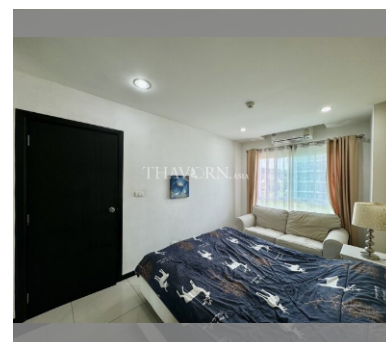

Condo for sale 1 bedroom 32.5 m² in Siam Oriental Garden 2, Pattaya

฿ 1,690,000

UNIT PARAMETERS:

UID	FS-240147
quota	foreign quota
type	1 bedroom
size	32.5m²
floor	7
view	city view
quality	excellent
equipment	furniture, kitchen appliances
online viewing	on
transfer fee payer	50/50

PROJECT PARAMETERS:

district	Pratumnak
buildings	1
floors	8
built in	2014
maintenance	฿ 13,650/year

FACILITIES:

General information: boutique, pets are allowed, covered parking.

Swimming pool: swimming pool.

Other: CCTV, security, minimart, laundry.