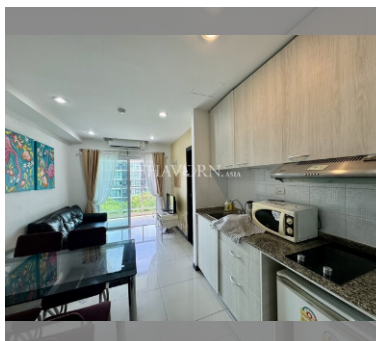

Condo for sale 1 bedroom 32.5 m² in Siam Oriental Garden 2, Pattaya

฿ 1,690,000

UNIT PARAMETERS:

UID	FS-240147
quota	foreign quota
type	1 bedroom
size	32.5m²
floor	7
view	city view
quality	excellent
equipment	furniture, kitchen appliances
online viewing	on
transfer fee payer	50/50

PROJECT PARAMETERS:

district	Pratumnak
buildings	1
floors	8
built in	2014
maintenance	฿ 13,650/year

FACILITIES:

General information: boutique, pets are allowed, covered parking.

Swimming pool: swimming pool.

Other: CCTV, security, minimart, laundry.