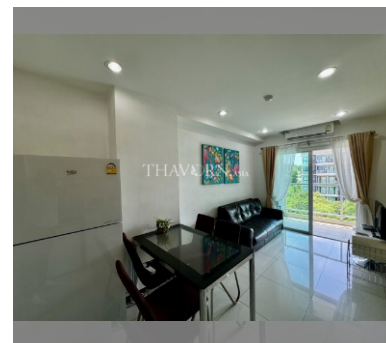

Condo for sale 1 bedroom 32.5 m² in Siam Oriental Garden 2, Pattaya

฿ 1,690,000

UNIT PARAMETERS:

UID	FS-240147
quota	foreign quota
type	1 bedroom
size	32.5m²
floor	7
view	city view
quality	excellent
equipment	furniture, kitchen appliances
online viewing	on
transfer fee payer	50/50

PROJECT PARAMETERS:

district	Pratumnak
buildings	1
floors	8
built in	2014
maintenance	฿ 13,650/year

FACILITIES:

General information: boutique, pets are allowed, covered parking.

Swimming pool: swimming pool.

Other: CCTV, security, minimart, laundry.