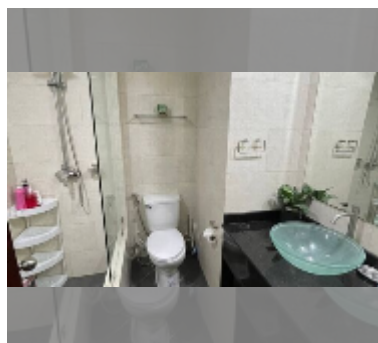

Condo for sale studio 31 m² in Jomtien beach condominium, Pattaya

฿ 1,150,000

UNIT PARAMETERS:

UID	FS-240144
quota	foreign quota
type	studio
size	31m ²
floor	11
view	city view
quality	excellent

PROJECT PARAMETERS:

district	Jomtien
buildings	5
floors	18
built in	1993

FACILITIES:

- General information: highrise, open parking.
- Swimming pool: swimming pool.
- Chill zone: chill zone.
- Health zone: gym.
- Other: CCTV, security, minimart.