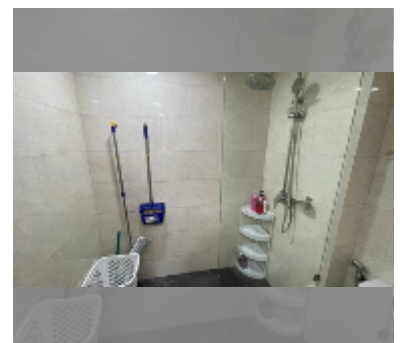

Condo for sale studio 31 m² in Jomtien beach condominium, Pattaya

฿ 1,150,000

UNIT PARAMETERS:

UID	FS-240144
quota	foreign quota
type	studio
size	31m ²
floor	11
view	city view
quality	excellent

PROJECT PARAMETERS:

district	Jomtien
buildings	5
floors	18
built in	1993

FACILITIES:

- General information: highrise, open parking.
- Swimming pool: swimming pool.
- Chill zone: chill zone.
- Health zone: gym.
- Other: CCTV, security, minimart.