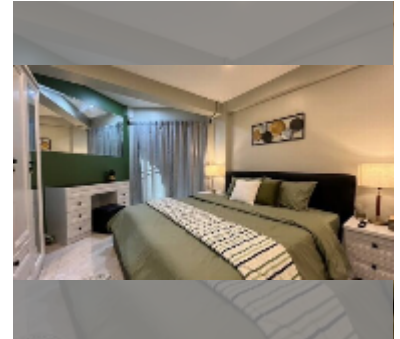

Condo for sale studio 31 m² in Jomtien beach condominium, Pattaya

฿ 1,150,000

UNIT PARAMETERS:

UID	FS-240144
quota	foreign quota
type	studio
size	31m²
floor	11
view	city view
quality	excellent

PROJECT PARAMETERS:

district	Jomtien
buildings	5
floors	18
built in	1993

FACILITIES:

- General information: highrise, open parking.
- Swimming pool: swimming pool.
- Chill zone: chill zone.
- Health zone: gym.
- Other: CCTV, security, minimart.