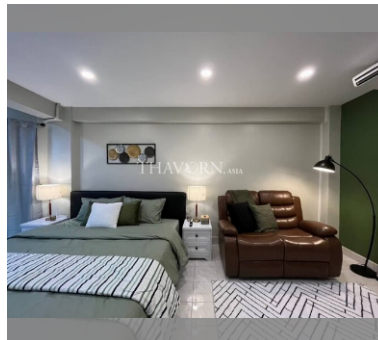

Condo for sale studio 31 m² in Jomtien beach condominium, Pattaya

฿ 1,650,000

UNIT PARAMETERS:

UID	FS-240144
quota	foreign quota
type	studio
size	31m²
floor	11
view	city view
quality	excellent
transfer fee payer	Seller50/buyer50

PROJECT PARAMETERS:

district	Jomtien
buildings	5
floors	18
built in	1993

FACILITIES:

General information: highrise, open parking.

Swimming pool: swimming pool.

Chill zone: chill zone.

Health zone: gym.

Other: CCTV, security, minimart.