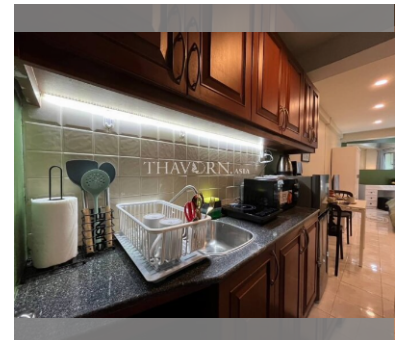

Condo for sale studio 31 m² in Jomtien beach condominium, Pattaya

฿ 1,650,000

UNIT PARAMETERS:

UID	FS-240144
quota	foreign quota
type	studio
size	31m²
floor	11
view	city view
quality	excellent
transfer fee payer	Seller50/buyer50

PROJECT PARAMETERS:

district	Jomtien
buildings	5
floors	18
built in	1993

FACILITIES:

General information: highrise, open parking.

Swimming pool: swimming pool.

Chill zone: chill zone.

Health zone: gym.

Other: CCTV, security, minimart.