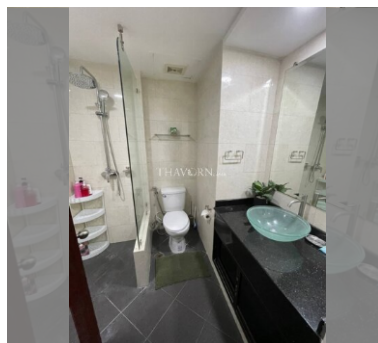

Condo for sale studio 31 m² in Jomtien beach condominium, Pattaya

฿ 1,650,000

UNIT PARAMETERS:

UID	FS-240144
quota	foreign quota
type	studio
size	31m²
floor	11
view	city view
quality	excellent
transfer fee payer	Seller50/buyer50

PROJECT PARAMETERS:

district	Jomtien
buildings	5
floors	18
built in	1993

FACILITIES:

General information: highrise, open parking.

Swimming pool: swimming pool.

Chill zone: chill zone.

Health zone: gym.

Other: CCTV, security, minimart.