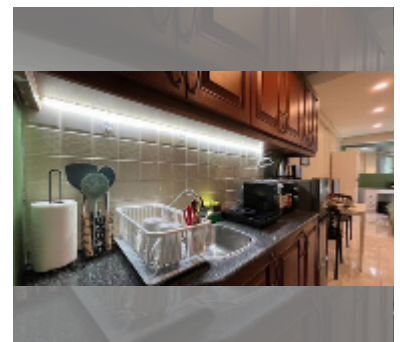

Condo for sale studio 31 m² in Jomtien beach condominium, Pattaya

฿ 1,150,000

UNIT PARAMETERS:

UID	FS-240144
quota	foreign quota
type	studio
size	31m²
floor	11
view	city view
quality	excellent

PROJECT PARAMETERS:

district	Jomtien
buildings	5
floors	18
built in	1993

FACILITIES:

- General information: highrise, open parking.
- Swimming pool: swimming pool.
- Chill zone: chill zone.
- Health zone: gym.
- Other: CCTV, security, minimart.