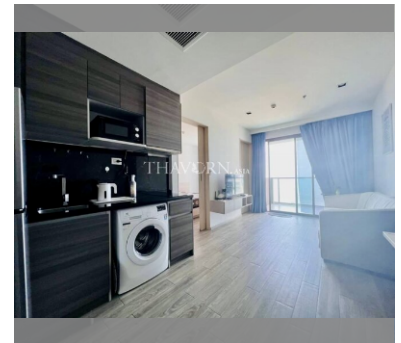

Condo for sale 1 bedroom 43.56 m² in Aeras, Pattaya

Discover the perfect blend of comfort and style in this stunning 1-bedroom condo at Aeras, located in the vibrant city of Pattaya, Jomtien district. Priced at just 5,890,000, this fully furnished gem offers 43.56 square meters of beautifully designed living space. Situated on the 10th floor of a 38-story building, this condo provides breathtaking views and a serene living environment. With full furniture included, you can move in and start enjoying your new home right away. Plus, the foreign quota ownership makes it an ideal choice for international buyers. Don't miss your chance to own a piece of paradise in the prestigious Aeras complex. Make this exquisite condo yours today!

฿ 5,890,000

UNIT PARAMETERS:

UID	FS-240141
quota	foreign quota
type	1 bedroom
size	43.56m²
floor	10
view	sea view
quality	not chosen
transfer cost	
transfer fee payer	Seller50/Buyer50
additional cost	

PROJECT PARAMETERS:

district	Jomtien
buildings	2
floors	38
built in	2017
maintenance	฿ 20,909/year

FACILITIES:

General information: highrise, underground parking.

Swimming pool: swimming pool, rooftop pool.

Chill zone: chill zone, garden, rooftop chillout.

Health zone: gym.

Other: lobby, clubhouse, games room, kids playgarden, CCTV, security, minimart.