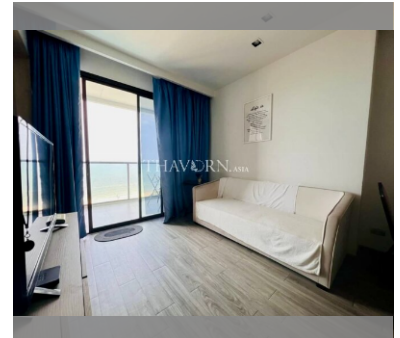

Condo for sale 1 bedroom 43.56 m² in Aeras, Pattaya

฿ 5,890,000

UNIT PARAMETERS:

UID	FS-240141
quota	foreign quota
type	1 bedroom
size	43.56m²
floor	10
view	sea view
quality	not chosen
transfer fee payer	Seller50/Buyer50

PROJECT PARAMETERS:

district	Jomtien
buildings	2
floors	38
built in	2017
maintenance	฿ 20,909/year

FACILITIES:

General information: highrise, underground parking.

Swimming pool: swimming pool, rooftop pool.

Chill zone: chill zone, garden, rooftop chillout.

Health zone: gym.

Other: lobby, clubhouse, games room, kids playgarden, CCTV, security, minimart.