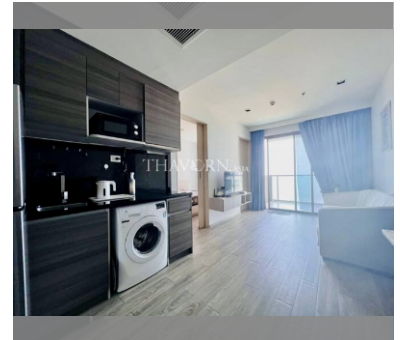

Condo for sale 1 bedroom 43.56 m² in Aeras, Pattaya

฿ 5,890,000

UNIT PARAMETERS:

UID	FS-240141
quota	foreign quota
type	1 bedroom
size	43.56m²
floor	10
view	sea view
quality	not chosen
transfer fee payer	Seller50/Buyer50

PROJECT PARAMETERS:

district	Jomtien
buildings	2
floors	38
built in	2017
maintenance	฿ 20,909/year

FACILITIES:

General information: highrise, underground parking.

Swimming pool: swimming pool, rooftop pool.

Chill zone: chill zone, garden, rooftop chillout.

Health zone: gym.

Other: lobby, clubhouse, games room, kids playgarden, CCTV, security, minimart.