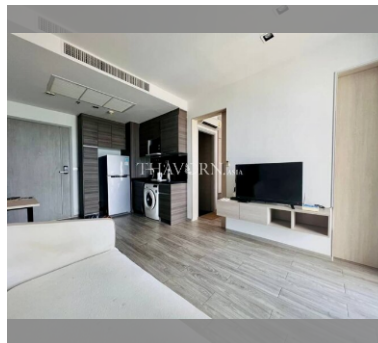

Condo for sale 1 bedroom 43.56 m² in Aeras, Pattaya

Discover the perfect blend of comfort and style in this stunning 1-bedroom condo at Aeras, located in the vibrant city of Pattaya, Jomtien district. Priced at just 5,890,000, this fully furnished gem offers 43.56 square meters of beautifully designed living space. Situated on the 10th floor of a 38-story building, this condo provides breathtaking views and a serene living environment. With full furniture included, you can move in and start enjoying your new home right away. Plus, the foreign quota ownership makes it an ideal choice for international buyers. Don't miss your chance to own a piece of paradise in the prestigious Aeras complex. Make this exquisite condo yours today!

฿ 5,890,000

UNIT PARAMETERS:

UID	FS-240141
quota	foreign quota
type	1 bedroom
size	43.56m²
floor	10
view	sea view
quality	not chosen
transfer cost	
transfer fee payer	Seller50/Buyer50
additional cost	

PROJECT PARAMETERS:

district	Jomtien
buildings	2
floors	38
built in	2017
maintenance	฿ 20,909/year

FACILITIES:

General information: highrise, underground parking.

Swimming pool: swimming pool, rooftop pool.

Chill zone: chill zone, garden, rooftop chillout.

Health zone: gym.

Other: lobby, clubhouse, games room, kids playgarden, CCTV, security, minimart.