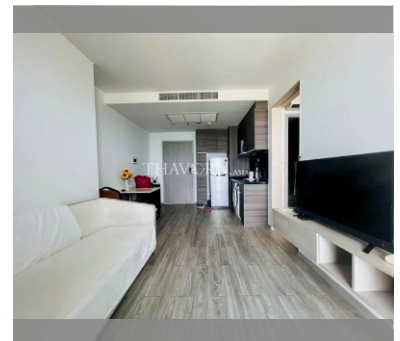

Condo for sale 1 bedroom 43.56 m² in Aeras, Pattaya

฿ 5,890,000

UNIT PARAMETERS:

UID	FS-240141
quota	foreign quota
type	1 bedroom
size	43.56m²
floor	10
view	sea view
quality	not chosen
transfer fee payer	Seller50/Buyer50

PROJECT PARAMETERS:

district	Jomtien
buildings	2
floors	38
built in	2017
maintenance	฿ 20,909/year

FACILITIES:

General information: highrise, underground parking.

Swimming pool: swimming pool, rooftop pool.

Chill zone: chill zone, garden, rooftop chillout.

Health zone: gym.

Other: lobby, clubhouse, games room, kids playgarden, CCTV, security, minimart.