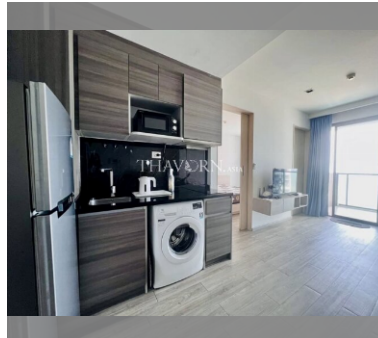

Condo for sale 1 bedroom 43.56 m² in Aeras, Pattaya

฿ 5,890,000

UNIT PARAMETERS:

UID	FS-240141
quota	foreign quota
type	1 bedroom
size	43.56m²
floor	10
view	sea view
quality	not chosen
transfer fee payer	Seller50/Buyer50

PROJECT PARAMETERS:

district	Jomtien
buildings	2
floors	38
built in	2017
maintenance	฿ 20,909/year

FACILITIES:

General information: highrise, underground parking.

Swimming pool: swimming pool, rooftop pool.

Chill zone: chill zone, garden, rooftop chillout.

Health zone: gym.

Other: lobby, clubhouse, games room, kids playgarden, CCTV, security, minimart.