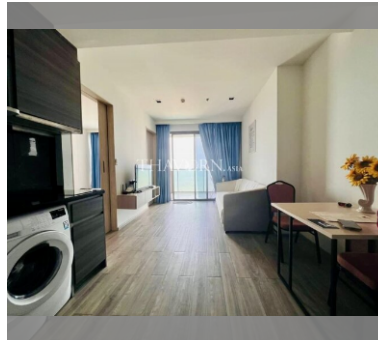

Condo for sale 1 bedroom 43.56 m² in Aeras, Pattaya

฿ 5,890,000

UNIT PARAMETERS:

UID	FS-240141
quota	foreign quota
type	1 bedroom
size	43.56m²
floor	10
view	sea view
quality	not chosen
transfer fee payer	Seller50/Buyer50

PROJECT PARAMETERS:

district	Jomtien
buildings	2
floors	38
built in	2017
maintenance	฿ 20,909/year

FACILITIES:

General information: highrise, underground parking.

Swimming pool: swimming pool, rooftop pool.

Chill zone: chill zone, garden, rooftop chillout.

Health zone: gym.

Other: lobby, clubhouse, games room, kids playgarden, CCTV, security, minimart.