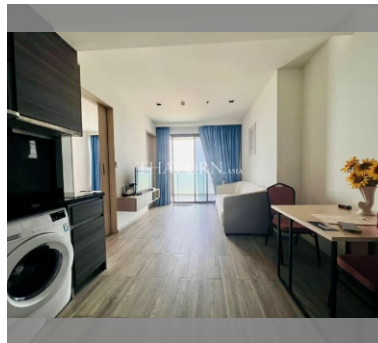

Condo for sale 1 bedroom 43.56 m² in Aeras, Pattaya

Discover the perfect blend of comfort and style in this stunning 1-bedroom condo at Aeras, located in the vibrant city of Pattaya, Jomtien district. Priced at just 5,890,000, this fully furnished gem offers 43.56 square meters of beautifully designed living space. Situated on the 10th floor of a 38-story building, this condo provides breathtaking views and a serene living environment. With full furniture included, you can move in and start enjoying your new home right away. Plus, the foreign quota ownership makes it an ideal choice for international buyers. Don't miss your chance to own a piece of paradise in the prestigious Aeras complex. Make this exquisite condo yours today!

฿ 5,890,000

UNIT PARAMETERS:

UID	FS-240141
quota	foreign quota
type	1 bedroom
size	43.56m²
floor	10
view	sea view
quality	not chosen
transfer cost	
transfer fee payer	Seller50/Buyer50
additional cost	

PROJECT PARAMETERS:

district	Jomtien
buildings	2
floors	38
built in	2017
maintenance	฿ 20,909/year

FACILITIES:

General information: highrise, underground parking.

Swimming pool: swimming pool, rooftop pool.

Chill zone: chill zone, garden, rooftop chillout.

Health zone: gym.

Other: lobby, clubhouse, games room, kids playgarden, CCTV, security, minimart.