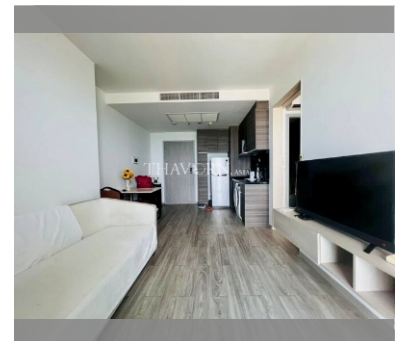

Condo for sale 1 bedroom 43.56 m² in Aeras, Pattaya

฿ 5,890,000

UNIT PARAMETERS:

UID	FS-240141
quota	foreign quota
type	1 bedroom
size	43.56m²
floor	10
view	sea view
quality	not chosen
transfer fee payer	Seller50/Buyer50

PROJECT PARAMETERS:

district	Jomtien
buildings	2
floors	38
built in	2017
maintenance	฿ 20,909/year

FACILITIES:

General information: highrise, underground parking.

Swimming pool: swimming pool, rooftop pool.

Chill zone: chill zone, garden, rooftop chillout.

Health zone: gym.

Other: lobby, clubhouse, games room, kids playgarden, CCTV, security, minimart.