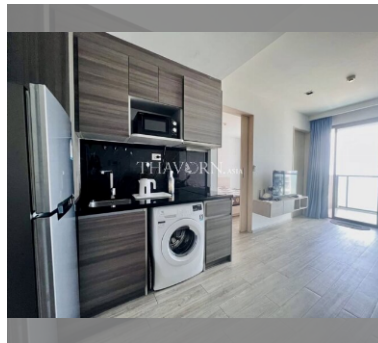

Condo for sale 1 bedroom 43.56 m² in Aeras, Pattaya

Discover the perfect blend of comfort and style in this stunning 1-bedroom condo at Aeras, located in the vibrant city of Pattaya, Jomtien district. Priced at just 5,890,000, this fully furnished gem offers 43.56 square meters of beautifully designed living space. Situated on the 10th floor of a 38-story building, this condo provides breathtaking views and a serene living environment. With full furniture included, you can move in and start enjoying your new home right away. Plus, the foreign quota ownership makes it an ideal choice for international buyers. Don't miss your chance to own a piece of paradise in the prestigious Aeras complex. Make this exquisite condo yours today!

฿ 5,890,000

UNIT PARAMETERS:

UID	FS-240141
quota	foreign quota
type	1 bedroom
size	43.56m²
floor	10
view	sea view
quality	not chosen
transfer cost	
transfer fee payer	Seller50/Buyer50
additional cost	

PROJECT PARAMETERS:

district	Jomtien
buildings	2
floors	38
built in	2017
maintenance	฿ 20,909/year

FACILITIES:

General information: highrise, underground parking.

Swimming pool: swimming pool, rooftop pool.

Chill zone: chill zone, garden, rooftop chillout.

Health zone: gym.

Other: lobby, clubhouse, games room, kids playgarden, CCTV, security, minimart.