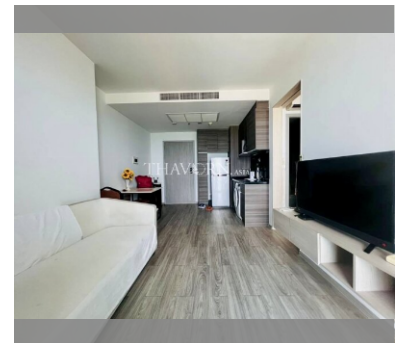

Condo for sale 1 bedroom 43.56 m² in Aeras, Pattaya

Discover the perfect blend of comfort and style in this stunning 1-bedroom condo at Aeras, located in the vibrant city of Pattaya, Jomtien district. Priced at just 5,890,000, this fully furnished gem offers 43.56 square meters of beautifully designed living space. Situated on the 10th floor of a 38-story building, this condo provides breathtaking views and a serene living environment. With full furniture included, you can move in and start enjoying your new home right away. Plus, the foreign quota ownership makes it an ideal choice for international buyers. Don't miss your chance to own a piece of paradise in the prestigious Aeras complex. Make this exquisite condo yours today!

฿ 5,890,000

UNIT PARAMETERS:

UID	FS-240141
quota	foreign quota
type	1 bedroom
size	43.56m²
floor	10
view	sea view
quality	not chosen
transfer cost	
transfer fee payer	Seller50/Buyer50
additional cost	

PROJECT PARAMETERS:

district	Jomtien
buildings	2
floors	38
built in	2017
maintenance	฿ 20,909/year

FACILITIES:

General information: highrise, underground parking.

Swimming pool: swimming pool, rooftop pool.

Chill zone: chill zone, garden, rooftop chillout.

Health zone: gym.

Other: lobby, clubhouse, games room, kids playgarden, CCTV, security, minimart.