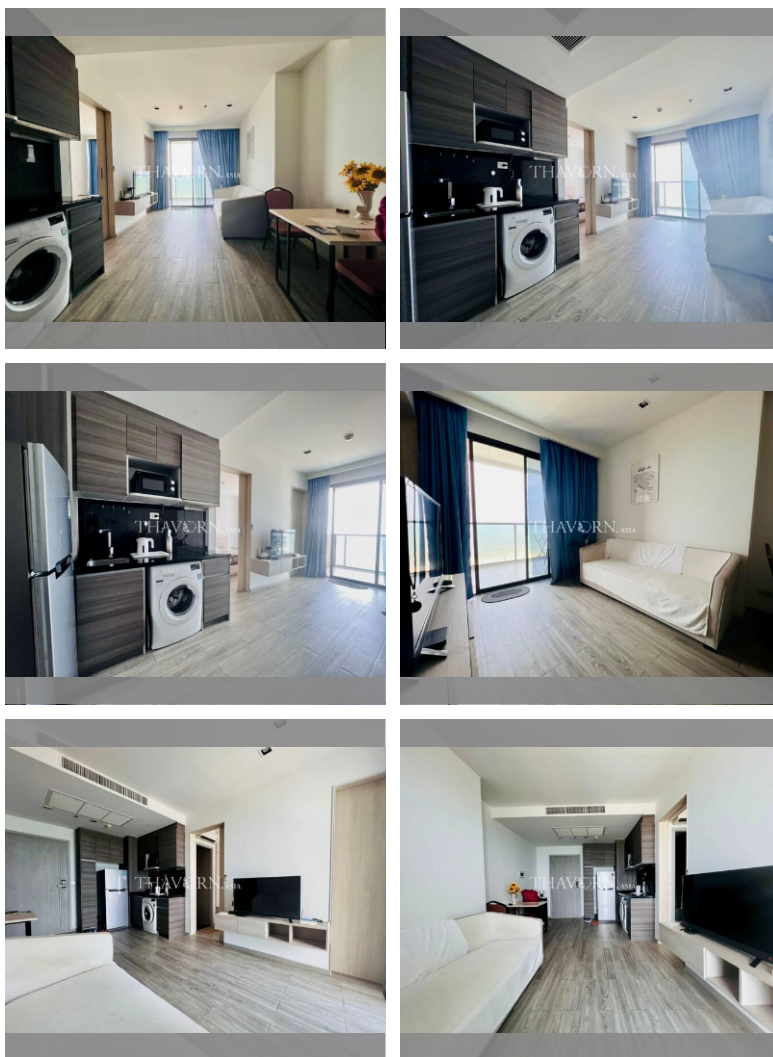

Condo for sale 1 bedroom 43.56 m² in Aeras, Pattaya

Discover the perfect blend of comfort and style in this stunning 1-bedroom condo at Aeras, located in the vibrant city of Pattaya, Jomtien district. Priced at just 5,890,000, this fully furnished gem offers 43.56 square meters of beautifully designed living space. Situated on the 10th floor of a 38-story building, this condo provides breathtaking views and a serene living environment. With full furniture included, you can move in and start enjoying your new home right away. Plus, the foreign quota ownership makes it an ideal choice for international buyers. Don't miss your chance to own a piece of paradise in the prestigious Aeras complex. Make this exquisite condo yours today!

฿ 5,890,000

UNIT PARAMETERS:

UID	FS-240141
quota	foreign quota
type	1 bedroom
size	43.56m²
floor	10
view	sea view
quality	not chosen
transfer cost	
transfer fee payer	Seller50/Buyer50
additional cost	

PROJECT PARAMETERS:

district	Jomtien
buildings	2
floors	38
built in	2017
maintenance	฿ 20,909/year

FACILITIES:

General information: highrise, underground parking.

Swimming pool: swimming pool, rooftop pool.

Chill zone: chill zone, garden, rooftop chillout.

Health zone: gym.

Other: lobby, clubhouse, games room, kids playgarden, CCTV, security, minimart.