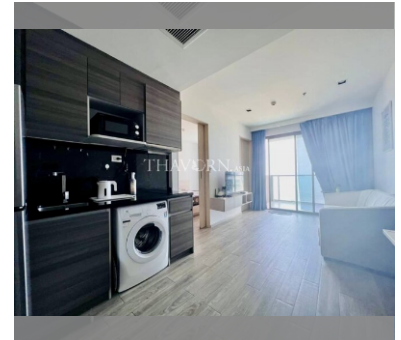

Condo for sale 1 bedroom 43.56 m² in Aeras, Pattaya

฿ 5,890,000

UNIT PARAMETERS:

UID	FS-240141
quota	foreign quota
type	1 bedroom
size	43.56m²
floor	10
view	sea view
quality	not chosen
transfer fee payer	Seller50/Buyer50

PROJECT PARAMETERS:

district	Jomtien
buildings	2
floors	38
built in	2017
maintenance	฿ 20,909/year

FACILITIES:

General information: highrise, underground parking.

Swimming pool: swimming pool, rooftop pool.

Chill zone: chill zone, garden, rooftop chillout.

Health zone: gym.

Other: lobby, clubhouse, games room, kids playgarden, CCTV, security, minimart.