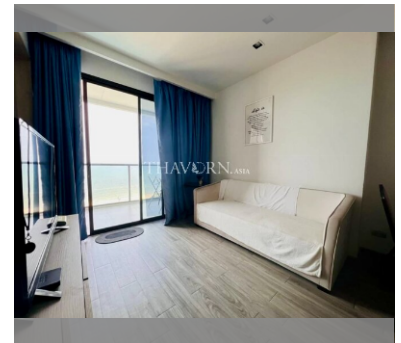

Condo for sale 1 bedroom 43.56 m² in Aeras, Pattaya

Discover the perfect blend of comfort and style in this stunning 1-bedroom condo at Aeras, located in the vibrant city of Pattaya, Jomtien district. Priced at just 5,890,000, this fully furnished gem offers 43.56 square meters of beautifully designed living space. Situated on the 10th floor of a 38-story building, this condo provides breathtaking views and a serene living environment. With full furniture included, you can move in and start enjoying your new home right away. Plus, the foreign quota ownership makes it an ideal choice for international buyers. Don't miss your chance to own a piece of paradise in the prestigious Aeras complex. Make this exquisite condo yours today!

฿ 5,890,000

UNIT PARAMETERS:

UID	FS-240141
quota	foreign quota
type	1 bedroom
size	43.56m²
floor	10
view	sea view
quality	not chosen
transfer cost	
transfer fee payer	Seller50/Buyer50
additional cost	

PROJECT PARAMETERS:

district	Jomtien
buildings	2
floors	38
built in	2017
maintenance	฿ 20,909/year

FACILITIES:

General information: highrise, underground parking.

Swimming pool: swimming pool, rooftop pool.

Chill zone: chill zone, garden, rooftop chillout.

Health zone: gym.

Other: lobby, clubhouse, games room, kids playgarden, CCTV, security, minimart.