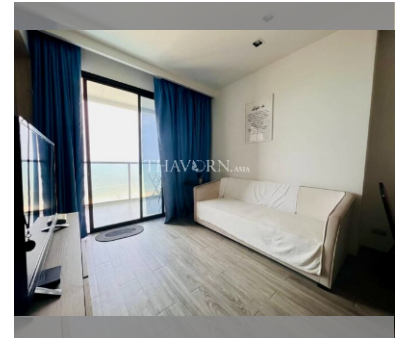

Condo for sale 1 bedroom 43.56 m² in Aeras, Pattaya

฿ 5,890,000

UNIT PARAMETERS:

UID	FS-240141
quota	foreign quota
type	1 bedroom
size	43.56m²
floor	10
view	sea view
quality	not chosen
transfer fee payer	Seller50/Buyer50

PROJECT PARAMETERS:

district	Jomtien
buildings	2
floors	38
built in	2017
maintenance	฿ 20,909/year

FACILITIES:

General information: highrise, underground parking.

Swimming pool: swimming pool, rooftop pool.

Chill zone: chill zone, garden, rooftop chillout.

Health zone: gym.

Other: lobby, clubhouse, games room, kids playgarden, CCTV, security, minimart.