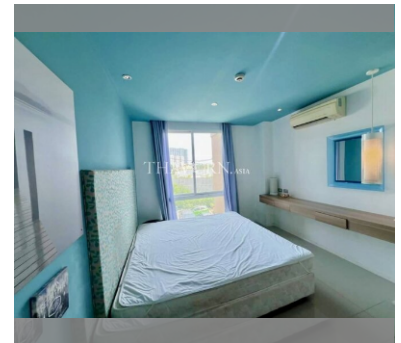

Welcome to your dream getaway in the heart of Pattaya! This charming 1-bedroom condo in the Atlantis Condo Resort is the perfect blend of comfort and convenience. Nestled in the vibrant Jomtien area, this fully furnished gem offers 36.44 square meters of well-designed living space on the 3rd floor of an 8-story building. Priced at an attractive 2,090,000, this condo is ideal for those seeking a cozy retreat or a smart investment opportunity. The Atlantis Condo Resort boasts a fantastic location, putting you close to all the excitement and amenities that Pattaya has to offer. Whether you're looking to unwind by the beach, explore the local nightlife, or simply relax in your stylishly furnished new home, this property has it all. And with ...

฿ 2,090,000

UNIT PARAMETERS:

UID	FS-240139
quota	foreign quota
type	1 bedroom
size	36.44m²
floor	3
view	city view
quality	not chosen
transfer cost	
transfer fee payer	Seller50/Buyer 50
additional cost	

PROJECT PARAMETERS:

district	Jomtien
buildings	5
floors	8
built in	2014
maintenance	฿ 15,305/year

FACILITIES:

General information: resort, meters to beach: 500, minutes to beach: 5, open parking, covered parking.

Swimming pool: swimming pool, kids pool, water slides, waterfall, jacuzzi.

Chill zone: chill zone, garden.

Health zone: gym, sauna, hamam.

Other: reception, lobby, clubhouse, games room, kids playgarden, CCTV, security, minimart, laundry.