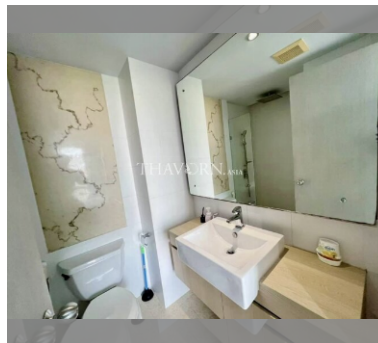

Welcome to your dream getaway in the heart of Pattaya! This charming 1-bedroom condo in the Atlantis Condo Resort is the perfect blend of comfort and convenience. Nestled in the vibrant Jomtien area, this fully furnished gem offers 36.44 square meters of well-designed living space on the 3rd floor of an 8-story building. Priced at an attractive 2,090,000, this condo is ideal for those seeking a cozy retreat or a smart investment opportunity. The Atlantis Condo Resort boasts a fantastic location, putting you close to all the excitement and amenities that Pattaya has to offer. Whether you're looking to unwind by the beach, explore the local nightlife, or simply relax in your stylishly furnished new home, this property has it all. And with ...

฿ 2,090,000

UNIT PARAMETERS:

UID	FS-240139
quota	foreign quota
type	1 bedroom
size	36.44m²
floor	3
view	city view
quality	not chosen
transfer cost	
transfer fee payer	Seller50/Buyer 50
additional cost	

PROJECT PARAMETERS:

district	Jomtien
buildings	5
floors	8
built in	2014
maintenance	฿ 15,305/year

FACILITIES:

General information: resort, meters to beach: 500, minutes to beach: 5, open parking, covered parking.

Swimming pool: swimming pool, kids pool, water slides, waterfall, jacuzzi.

Chill zone: chill zone, garden.

Health zone: gym, sauna, hamam.

Other: reception, lobby, clubhouse, games room, kids playgarden, CCTV, security, minimart, laundry.