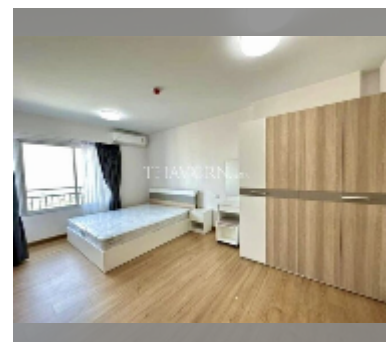

Condo for sale 1 bedroom 45 m² in Supalai Mare, Pattaya

฿ 2,550,000

UNIT PARAMETERS:

UID	FS-240131
quota	foreign quota
type	1 bedroom
size	45m²
floor	20
view	city view

PROJECT PARAMETERS:

district	Thepprasit
buildings	1
floors	35
built in	2016
maintenance	฿ 16,200/year

FACILITIES:

General information: highrise, meters to beach: 600, minutes to beach: 8, open parking, multy-level parking, covered parking.

Swimming pool: swimming pool, kids pool, waterfall.

Chill zone: chill zone, garden.

Health zone: gym.

Other: lobby, CCTV, security, laundry.