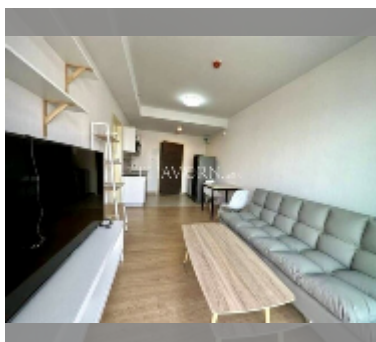

Condo for sale 1 bedroom 45 m² in Supalai Mare, Pattaya

฿ 2,550,000

UNIT PARAMETERS:

UID	FS-240131
quota	foreign quota
type	1 bedroom
size	45m²
floor	20
view	city view

PROJECT PARAMETERS:

district	Thepprasit
buildings	1
floors	35
built in	2016
maintenance	฿ 16,200/year

FACILITIES:

General information: highrise, meters to beach: 600, minutes to beach: 8, open parking, multy-level parking, covered parking.

Swimming pool: swimming pool, kids pool, waterfall.

Chill zone: chill zone, garden.

Health zone: gym.

Other: lobby, CCTV, security, laundry.