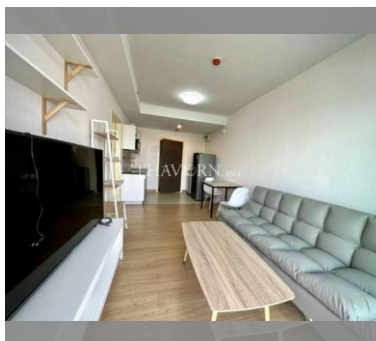

Condo for sale 1 bedroom 45 m² in Supalai Mare, Pattaya

฿ 2,740,000

UNIT PARAMETERS:

UID	FS-240131
quota	foreign quota
type	1 bedroom
size	45m²
floor	20
view	city view
quality	not chosen
transfer fee payer	Seller 50/ Buyer 50

PROJECT PARAMETERS:

district	Theprasit
buildings	1
floors	35
built in	2016
maintenance	฿ 16,200/year

FACILITIES:

General information: highrise, meters to beach: 600, minutes to beach: 8, open parking, multy-level parking, covered parking.

Swimming pool: swimming pool, kids pool, waterfall.

Chill zone: chill zone, garden.

Health zone: gym.

Other: lobby, CCTV, security, laundry.