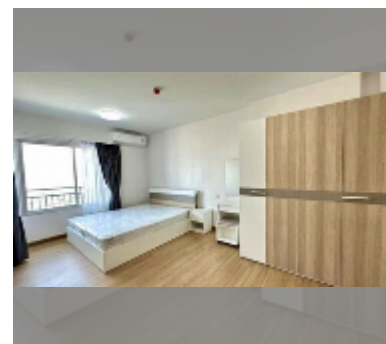

Condo for sale 1 bedroom 45 m² in Supalai Mare, Pattaya

฿ 2,690,000

UNIT PARAMETERS:

UID	FS-240131
quota	foreign quota
type	1 bedroom
size	45m²
floor	20
view	city view

PROJECT PARAMETERS:

district	Thepprasit
buildings	1
floors	35
built in	2016
maintenance	฿ 16,200/year

FACILITIES:

General information: highrise, meters to beach: 600, minutes to beach: 8, open parking, multy-level parking, covered parking.

Swimming pool: swimming pool, kids pool, waterfall.

Chill zone: chill zone, garden.

Health zone: gym.

Other: lobby, CCTV, security, laundry.