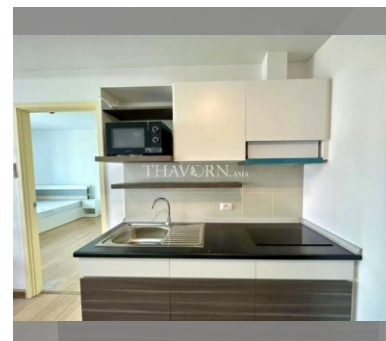

Condo for sale 1 bedroom 45 m² in Supalai Mare, Pattaya

฿ 2,740,000

UNIT PARAMETERS:

UID	FS-240131
quota	foreign quota
type	1 bedroom
size	45m²
floor	20
view	city view
quality	not chosen
transfer fee payer	Seller 50/ Buyer 50

PROJECT PARAMETERS:

district	Theprasit
buildings	1
floors	35
built in	2016
maintenance	฿ 16,200/year

FACILITIES:

General information: highrise, meters to beach: 600, minutes to beach: 8, open parking, multy-level parking, covered parking.

Swimming pool: swimming pool, kids pool, waterfall.

Chill zone: chill zone, garden.

Health zone: gym.

Other: lobby, CCTV, security, laundry.