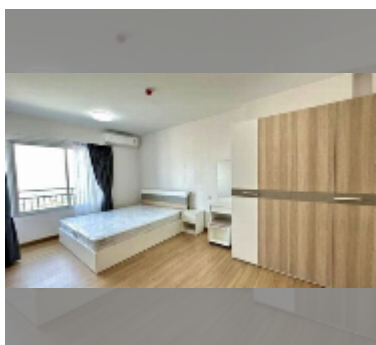

Condo for sale 1 bedroom 45 m² in Supalai Mare, Pattaya

฿ 2,690,000

UNIT PARAMETERS:

UID	FS-240131
quota	foreign quota
type	1 bedroom
size	45m²
floor	20
view	city view

PROJECT PARAMETERS:

district	Thepprasit
buildings	1
floors	35
built in	2016
maintenance	฿ 16,200/year

FACILITIES:

General information: highrise, meters to beach: 600, minutes to beach: 8, open parking, multy-level parking, covered parking.

Swimming pool: swimming pool, kids pool, waterfall.

Chill zone: chill zone, garden.

Health zone: gym.

Other: lobby, CCTV, security, laundry.