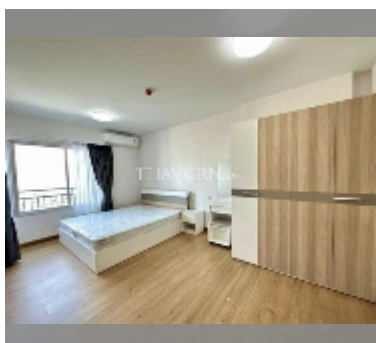

Condo for sale 1 bedroom 45 m² in Supalai Mare, Pattaya

฿ 2,550,000

UNIT PARAMETERS:

UID	FS-240131
quota	foreign quota
type	1 bedroom
size	45m²
floor	20
view	city view

PROJECT PARAMETERS:

district	Thepprasit
buildings	1
floors	35
built in	2016
maintenance	฿ 16,200/year

FACILITIES:

General information: highrise, meters to beach: 600, minutes to beach: 8, open parking, multy-level parking, covered parking.

Swimming pool: swimming pool, kids pool, waterfall.

Chill zone: chill zone, garden.

Health zone: gym.

Other: lobby, CCTV, security, laundry.