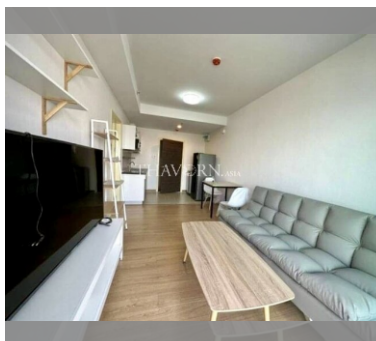

Condo for sale 1 bedroom 45 m² in Supalai Mare, Pattaya

฿ 2,550,000

UNIT PARAMETERS:

UID	FS-240131
quota	foreign quota
type	1 bedroom
size	45m²
floor	20
view	city view
quality	not chosen
transfer fee payer	Seller 50/ Buyer 50

PROJECT PARAMETERS:

district	Theprasit
buildings	1
floors	35
built in	2016
maintenance	฿ 16,200/year

FACILITIES:

General information: highrise, meters to beach: 600, minutes to beach: 8, open parking, multy-level parking, covered parking.

Swimming pool: swimming pool, kids pool, waterfall.

Chill zone: chill zone, garden.

Health zone: gym.

Other: lobby, CCTV, security, laundry.