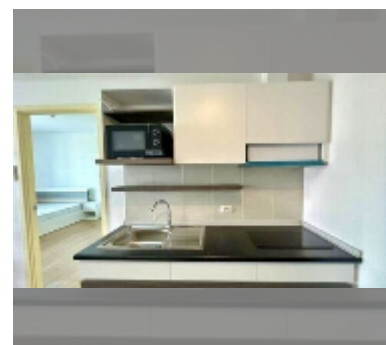

Condo for sale 1 bedroom 45 m² in Supalai Mare, Pattaya

฿ 2,690,000

UNIT PARAMETERS:

UID	FS-240131
quota	foreign quota
type	1 bedroom
size	45m²
floor	20
view	city view

PROJECT PARAMETERS:

district	Thepprasit
buildings	1
floors	35
built in	2016
maintenance	฿ 16,200/year

FACILITIES:

General information: highrise, meters to beach: 600, minutes to beach: 8, open parking, multy-level parking, covered parking.

Swimming pool: swimming pool, kids pool, waterfall.

Chill zone: chill zone, garden.

Health zone: gym.

Other: lobby, CCTV, security, laundry.