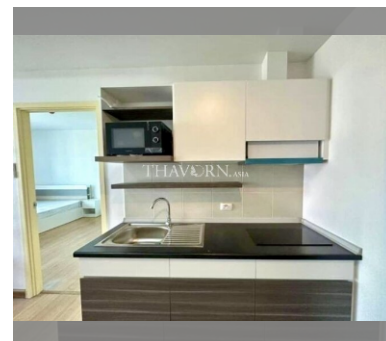

Condo for sale 1 bedroom 45 m² in Supalai Mare, Pattaya

฿ 2,550,000

UNIT PARAMETERS:

UID	FS-240131
quota	foreign quota
type	1 bedroom
size	45m²
floor	20
view	city view
quality	not chosen
transfer fee payer	Seller 50/ Buyer 50

PROJECT PARAMETERS:

district	Theprasit
buildings	1
floors	35
built in	2016
maintenance	฿ 16,200/year

FACILITIES:

General information: highrise, meters to beach: 600, minutes to beach: 8, open parking, multy-level parking, covered parking.

Swimming pool: swimming pool, kids pool, waterfall.

Chill zone: chill zone, garden.

Health zone: gym.

Other: lobby, CCTV, security, laundry.