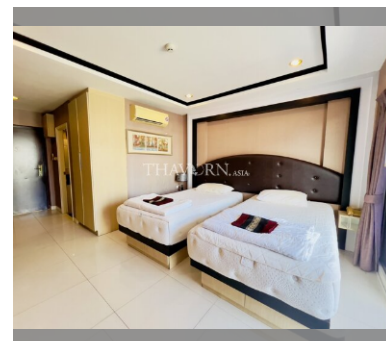

Condo for sale studio 29 m² in New Nordic Marcus VIP 5, Pattaya

฿ 1,150,000

UNIT PARAMETERS:

UID	FS-240126
quota	thai quota
type	studio
size	29m²
floor	2
view	city view
quality	good
equipment	furniture
online viewing	on
transfer fee payer	50/50
exclusive	on

PROJECT PARAMETERS:

district	Pratumnak
buildings	1
floors	6
built in	2013
maintenance	฿ 17,400/year

FACILITIES:

General information: lowrise, underground parking, open parking.

Swimming pool: swimming pool, rooftop pool.

Chill zone: chill zone, garden, rooftop chillout.

Health zone: gym.

Other: reception, lobby, kids playgarden, CCTV, security, minimart.