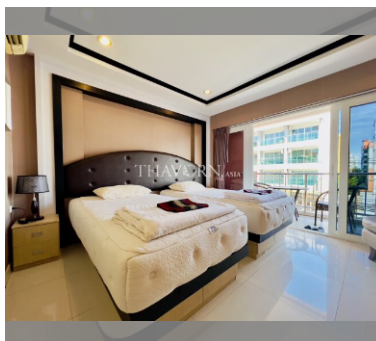

Condo for sale studio 29 m² in New Nordic Marcus VIP 5, Pattaya

฿ 1,150,000

UNIT PARAMETERS:

UID	FS-240126
quota	thai quota
type	studio
size	29m²
floor	2
view	city view
quality	good
equipment	furniture
online viewing	on
transfer fee payer	50/50
exclusive	on

PROJECT PARAMETERS:

district	Pratumnak
buildings	1
floors	6
built in	2013
maintenance	฿ 17,400/year

FACILITIES:

General information: lowrise, underground parking, open parking.

Swimming pool: swimming pool, rooftop pool.

Chill zone: chill zone, garden, rooftop chillout.

Health zone: gym.

Other: reception, lobby, kids playgarden, CCTV, security, minimart.