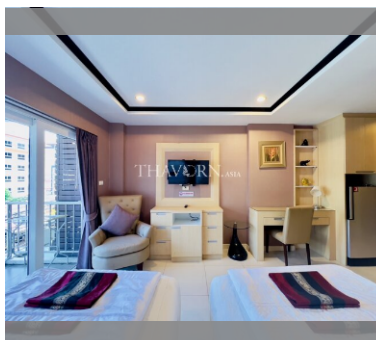

Condo for sale studio 29 m² in New Nordic Marcus VIP 5, Pattaya

฿ 1,150,000

UNIT PARAMETERS:

UID	FS-240126
quota	thai quota
type	studio
size	29m²
floor	2
view	city view
quality	good
equipment	furniture
online viewing	on
transfer fee payer	50/50
exclusive	on

PROJECT PARAMETERS:

district	Pratumnak
buildings	1
floors	6
built in	2013
maintenance	฿ 17,400/year

FACILITIES:

General information: lowrise, underground parking, open parking.

Swimming pool: swimming pool, rooftop pool.

Chill zone: chill zone, garden, rooftop chillout.

Health zone: gym.

Other: reception, lobby, kids playgarden, CCTV, security, minimart.