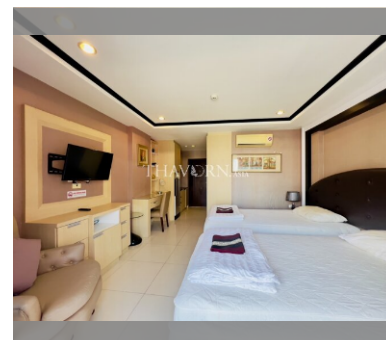

Condo for sale studio 29 m² in New Nordic Marcus VIP 5, Pattaya

฿ 1,150,000

UNIT PARAMETERS:

UID	FS-240126
quota	thai quota
type	studio
size	29m²
floor	2
view	city view
quality	good
equipment	furniture
online viewing	on
transfer fee payer	50/50
exclusive	on

PROJECT PARAMETERS:

district	Pratumnak
buildings	1
floors	6
built in	2013
maintenance	฿ 17,400/year

FACILITIES:

General information: lowrise, underground parking, open parking.

Swimming pool: swimming pool, rooftop pool.

Chill zone: chill zone, garden, rooftop chillout.

Health zone: gym.

Other: reception, lobby, kids playgarden, CCTV, security, minimart.